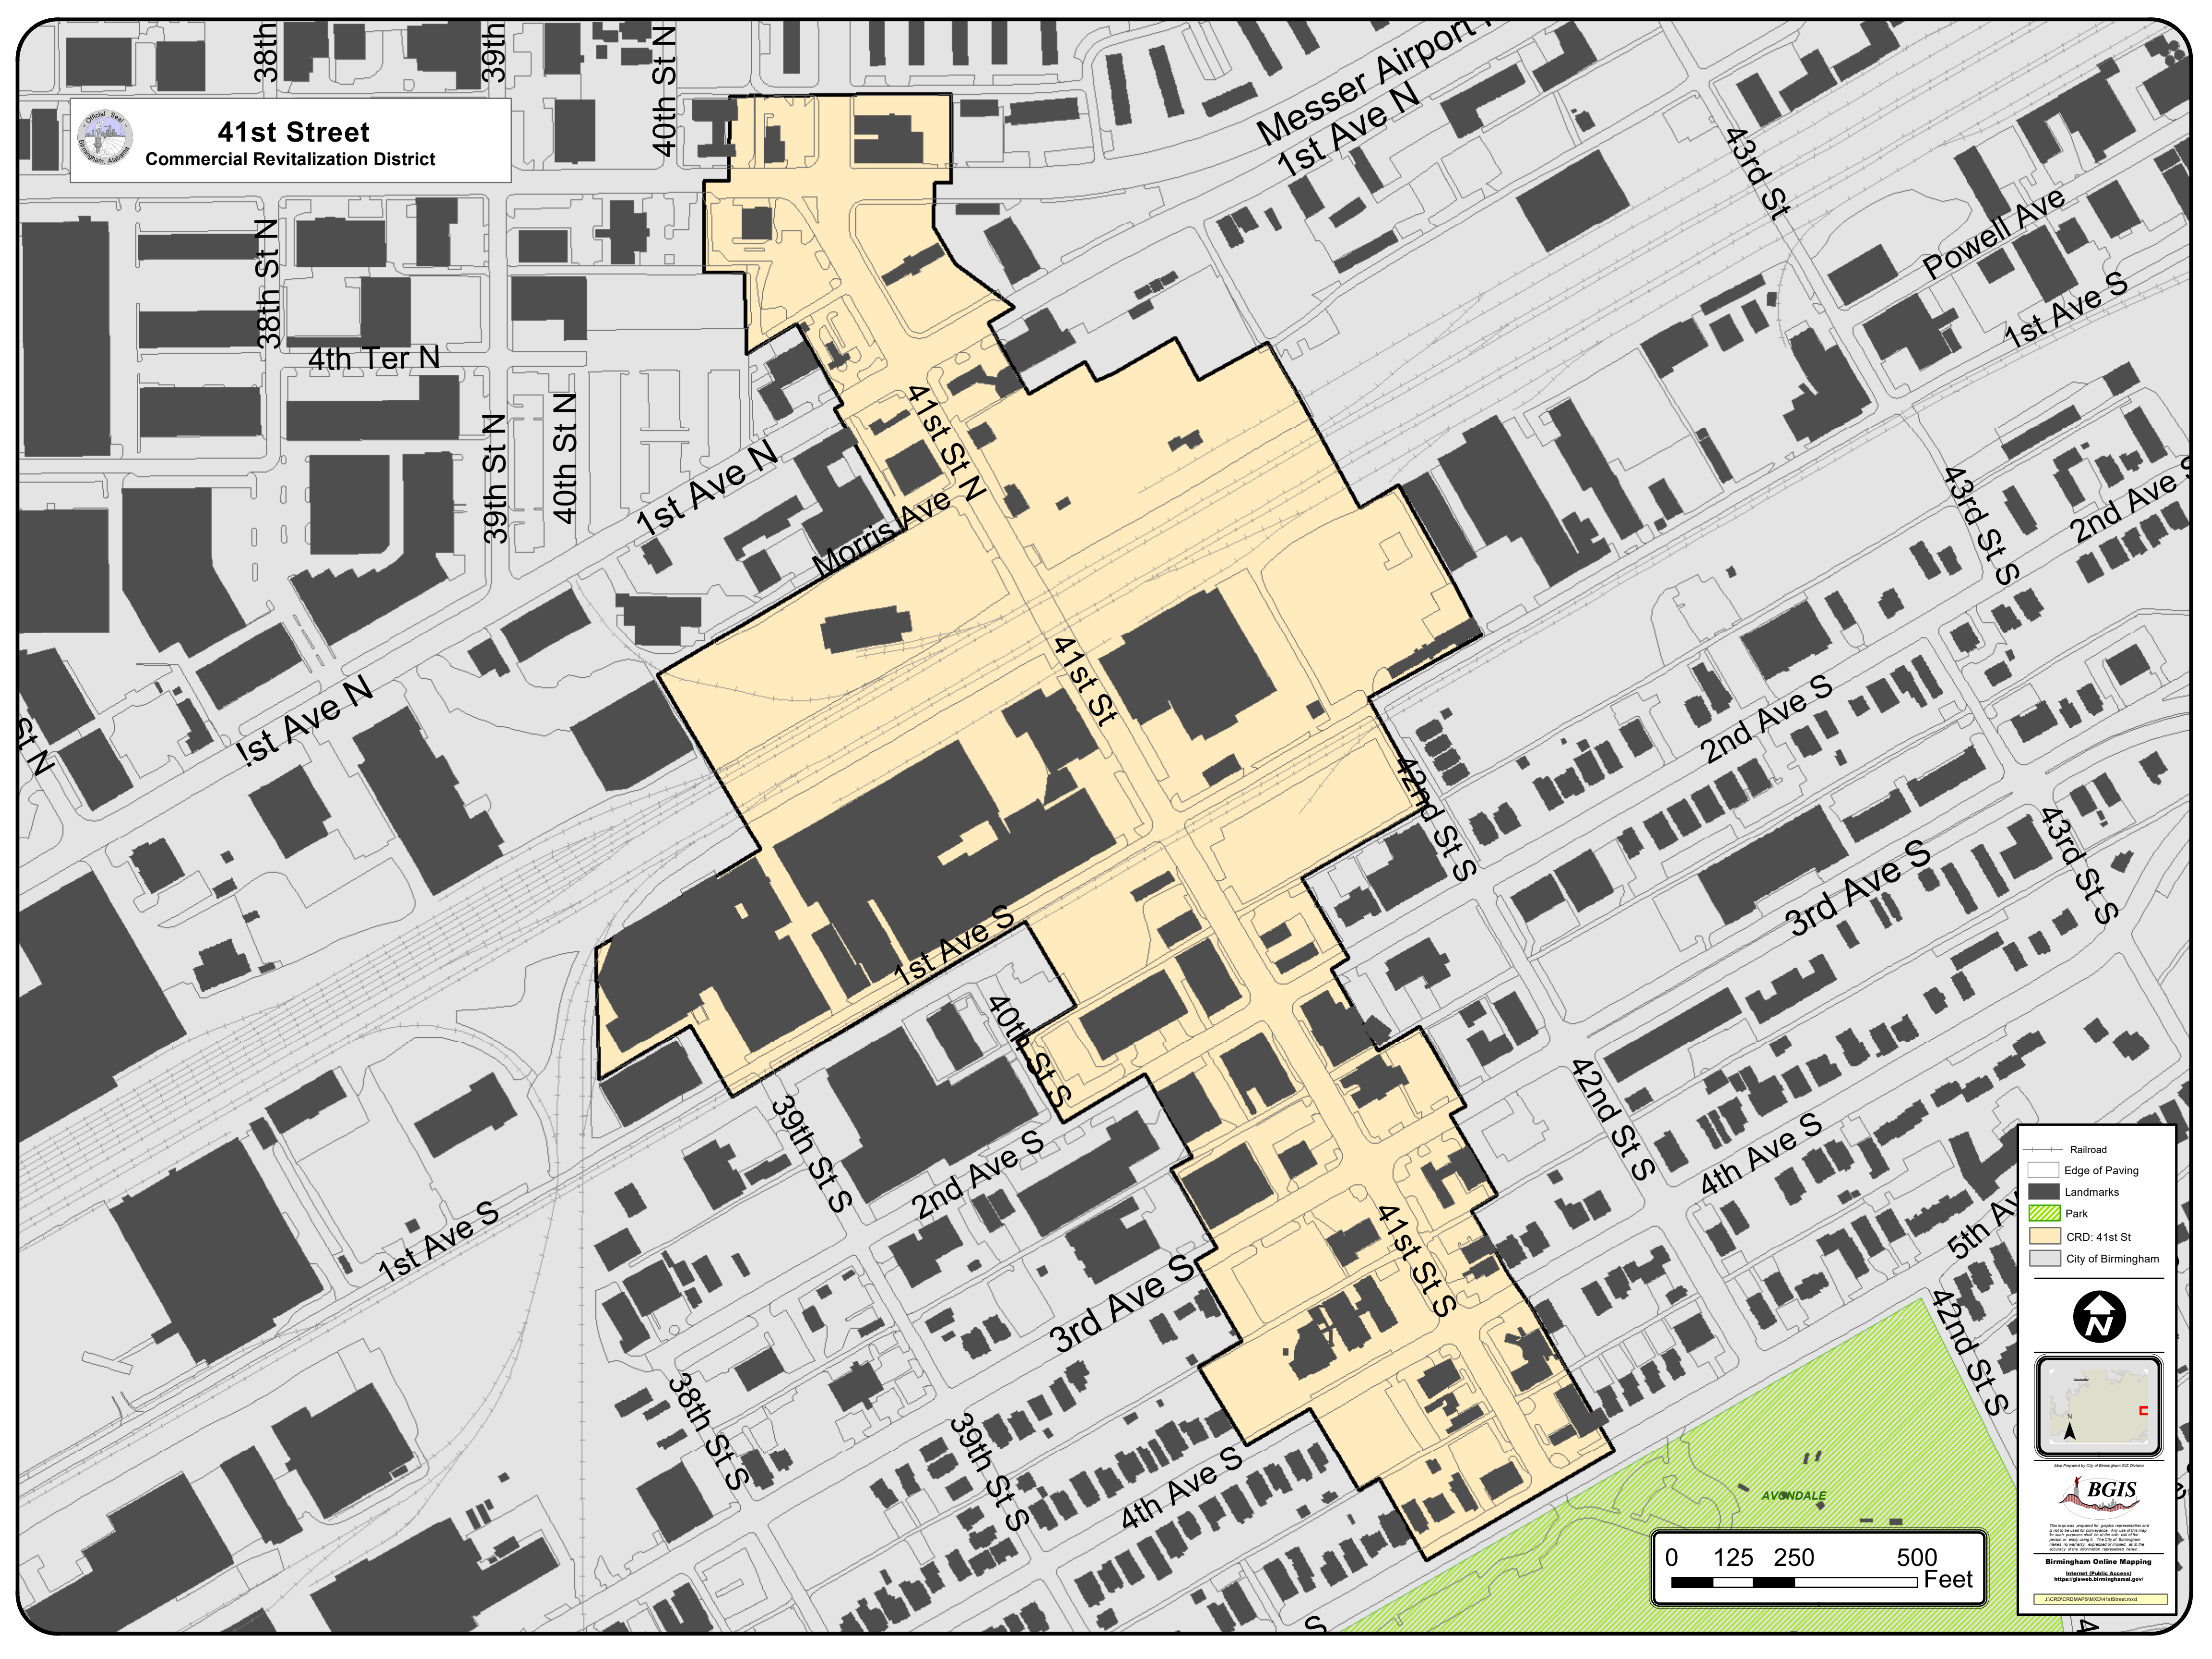

**41st Street**  
Commercial Revitalization District

- Railroad
- Edge of Paving
- Landmarks
- Park
- CRD: 41st St
- City of Birmingham

Map Prepared by City of Birmingham GIS Division

**BGIS**

This map was prepared for public representation and should not be used for legal purposes. The use of this map is subject to the terms and conditions of the City of Birmingham. All rights reserved. © 2014 City of Birmingham. All other rights reserved.

**Birmingham Online Mapping**  
Internet Public Access  
<http://gisweb.birminghamal.gov/>

J:\CRD\CRDMAPS\MXD4\41stStreet.mxd