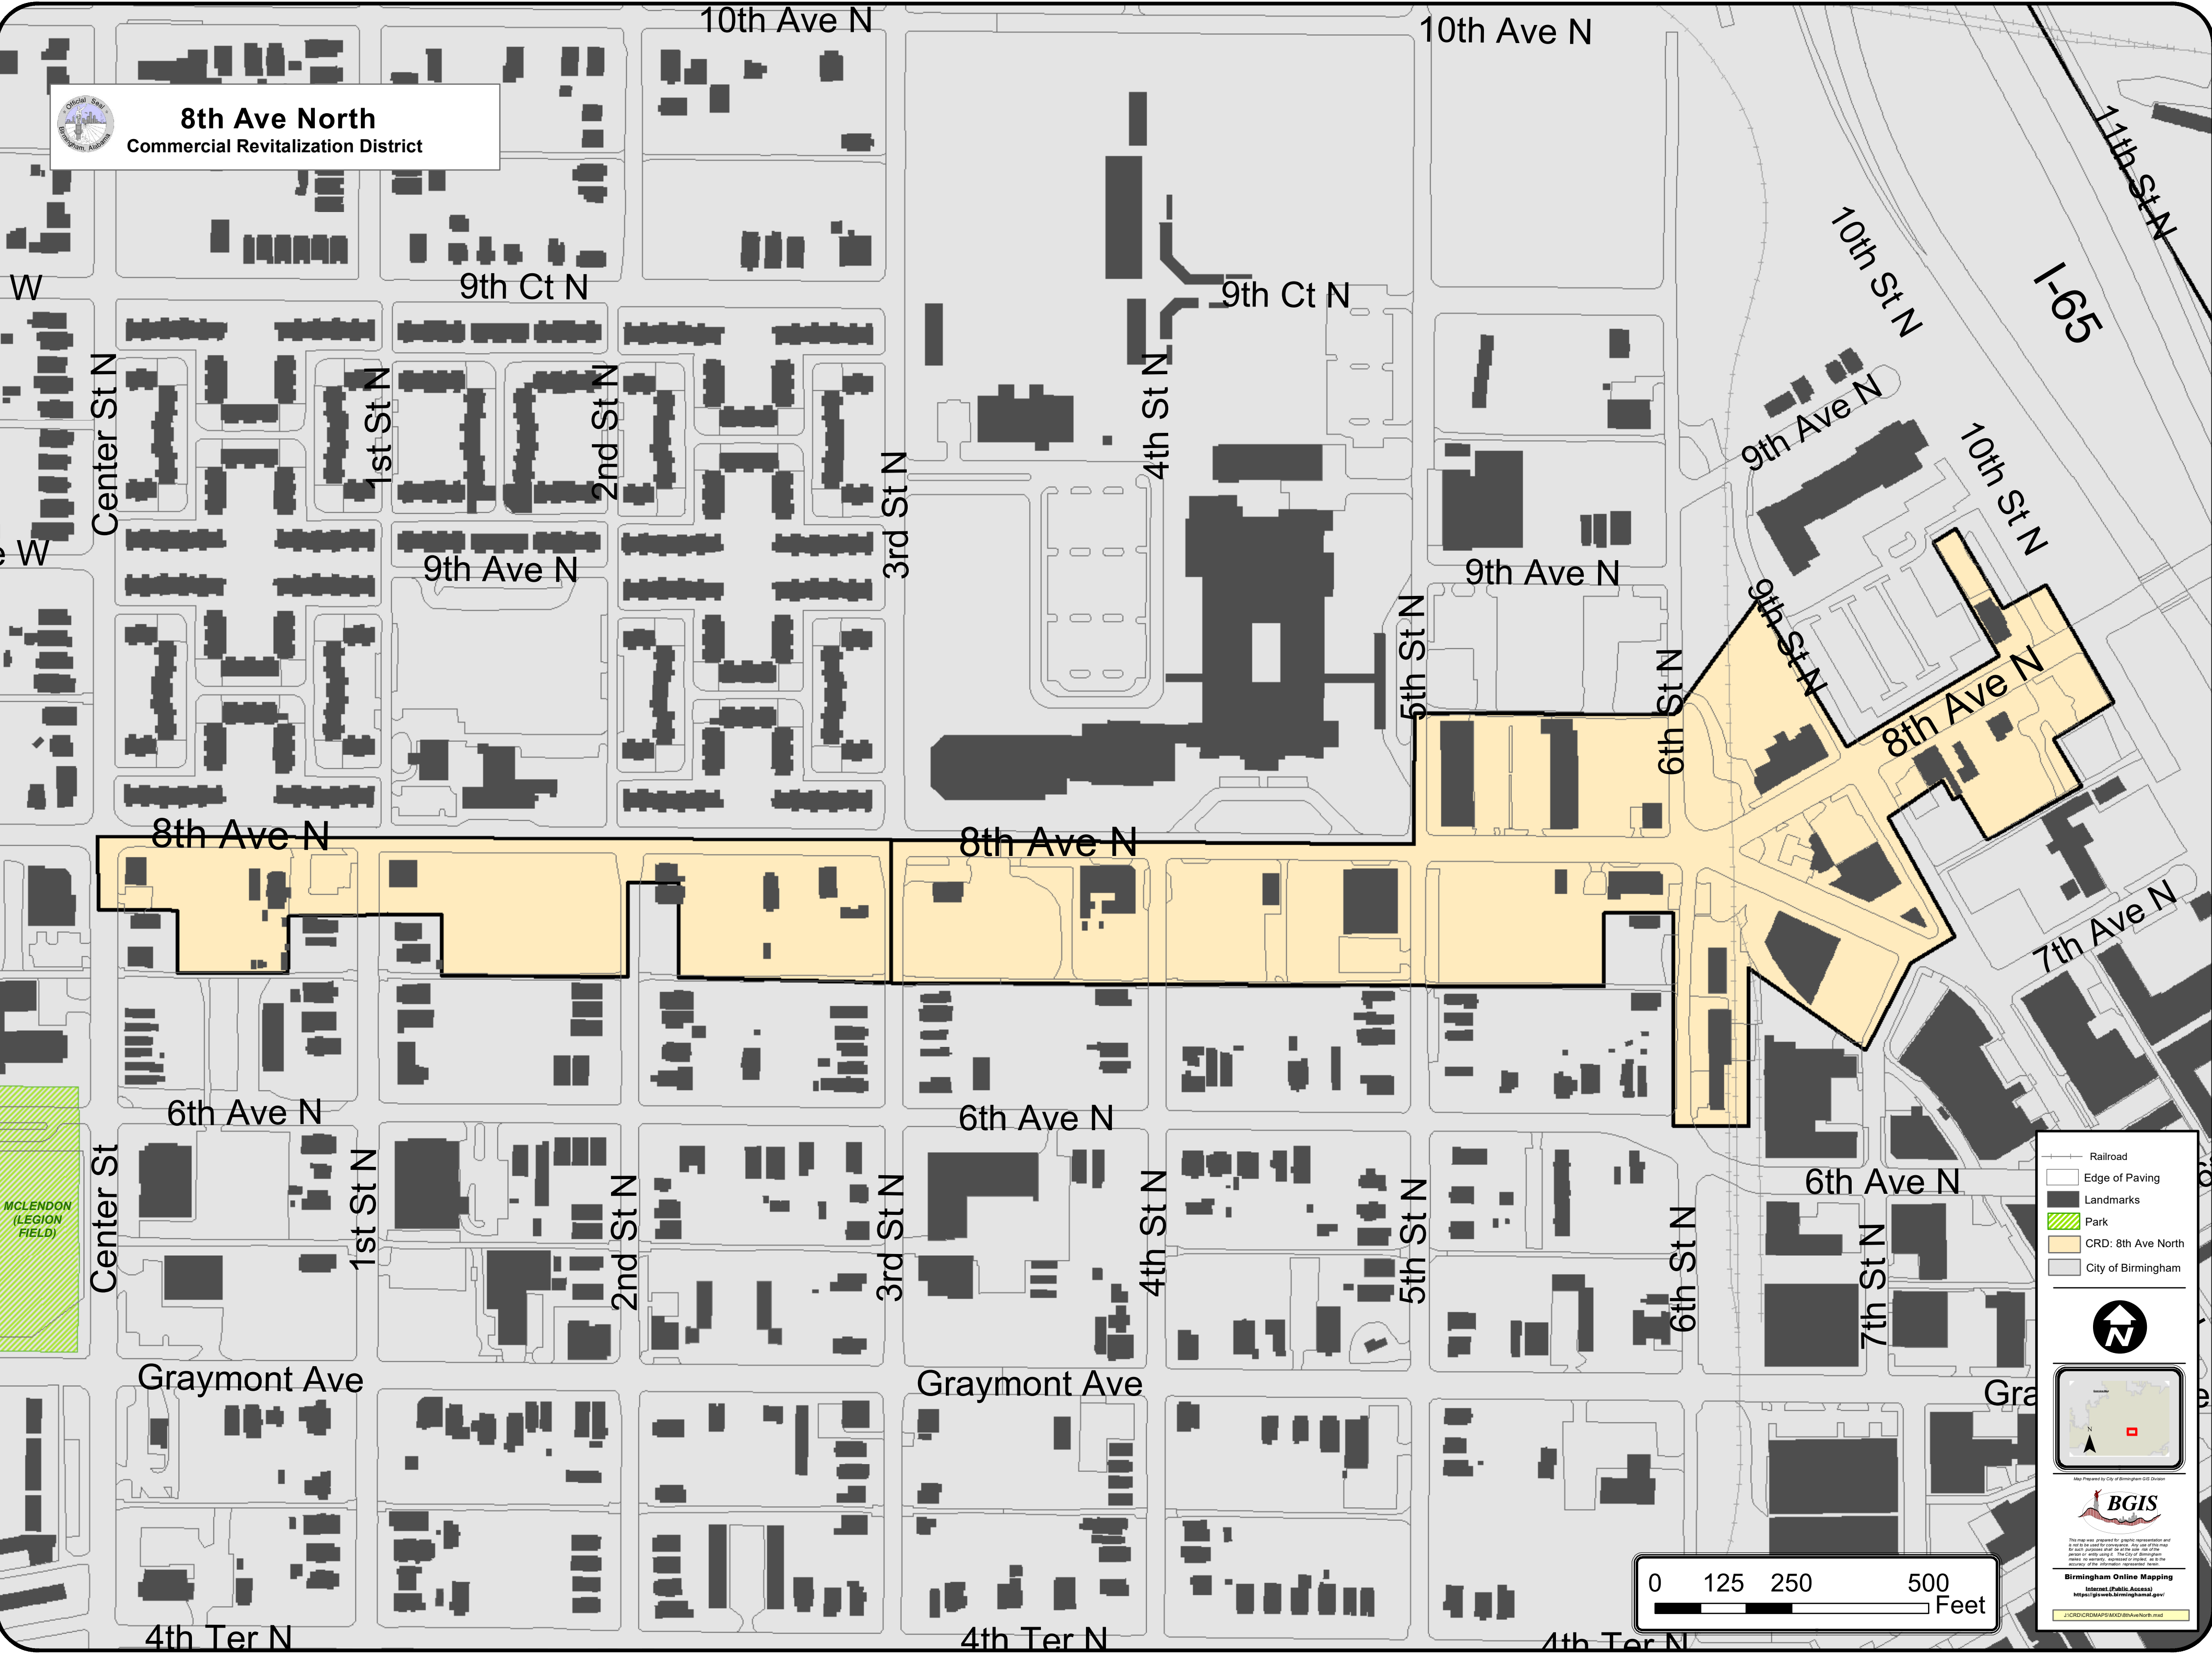

8th Ave North
Commercial Revitalization District

- Railroad
- Edge of Paving
- Landmarks
- Park
- CRD: 8th Ave North
- City of Birmingham

Birmingham Online Mapping

J:\CRD\CRCMAPS\MXD\8thAveNorth.mxd