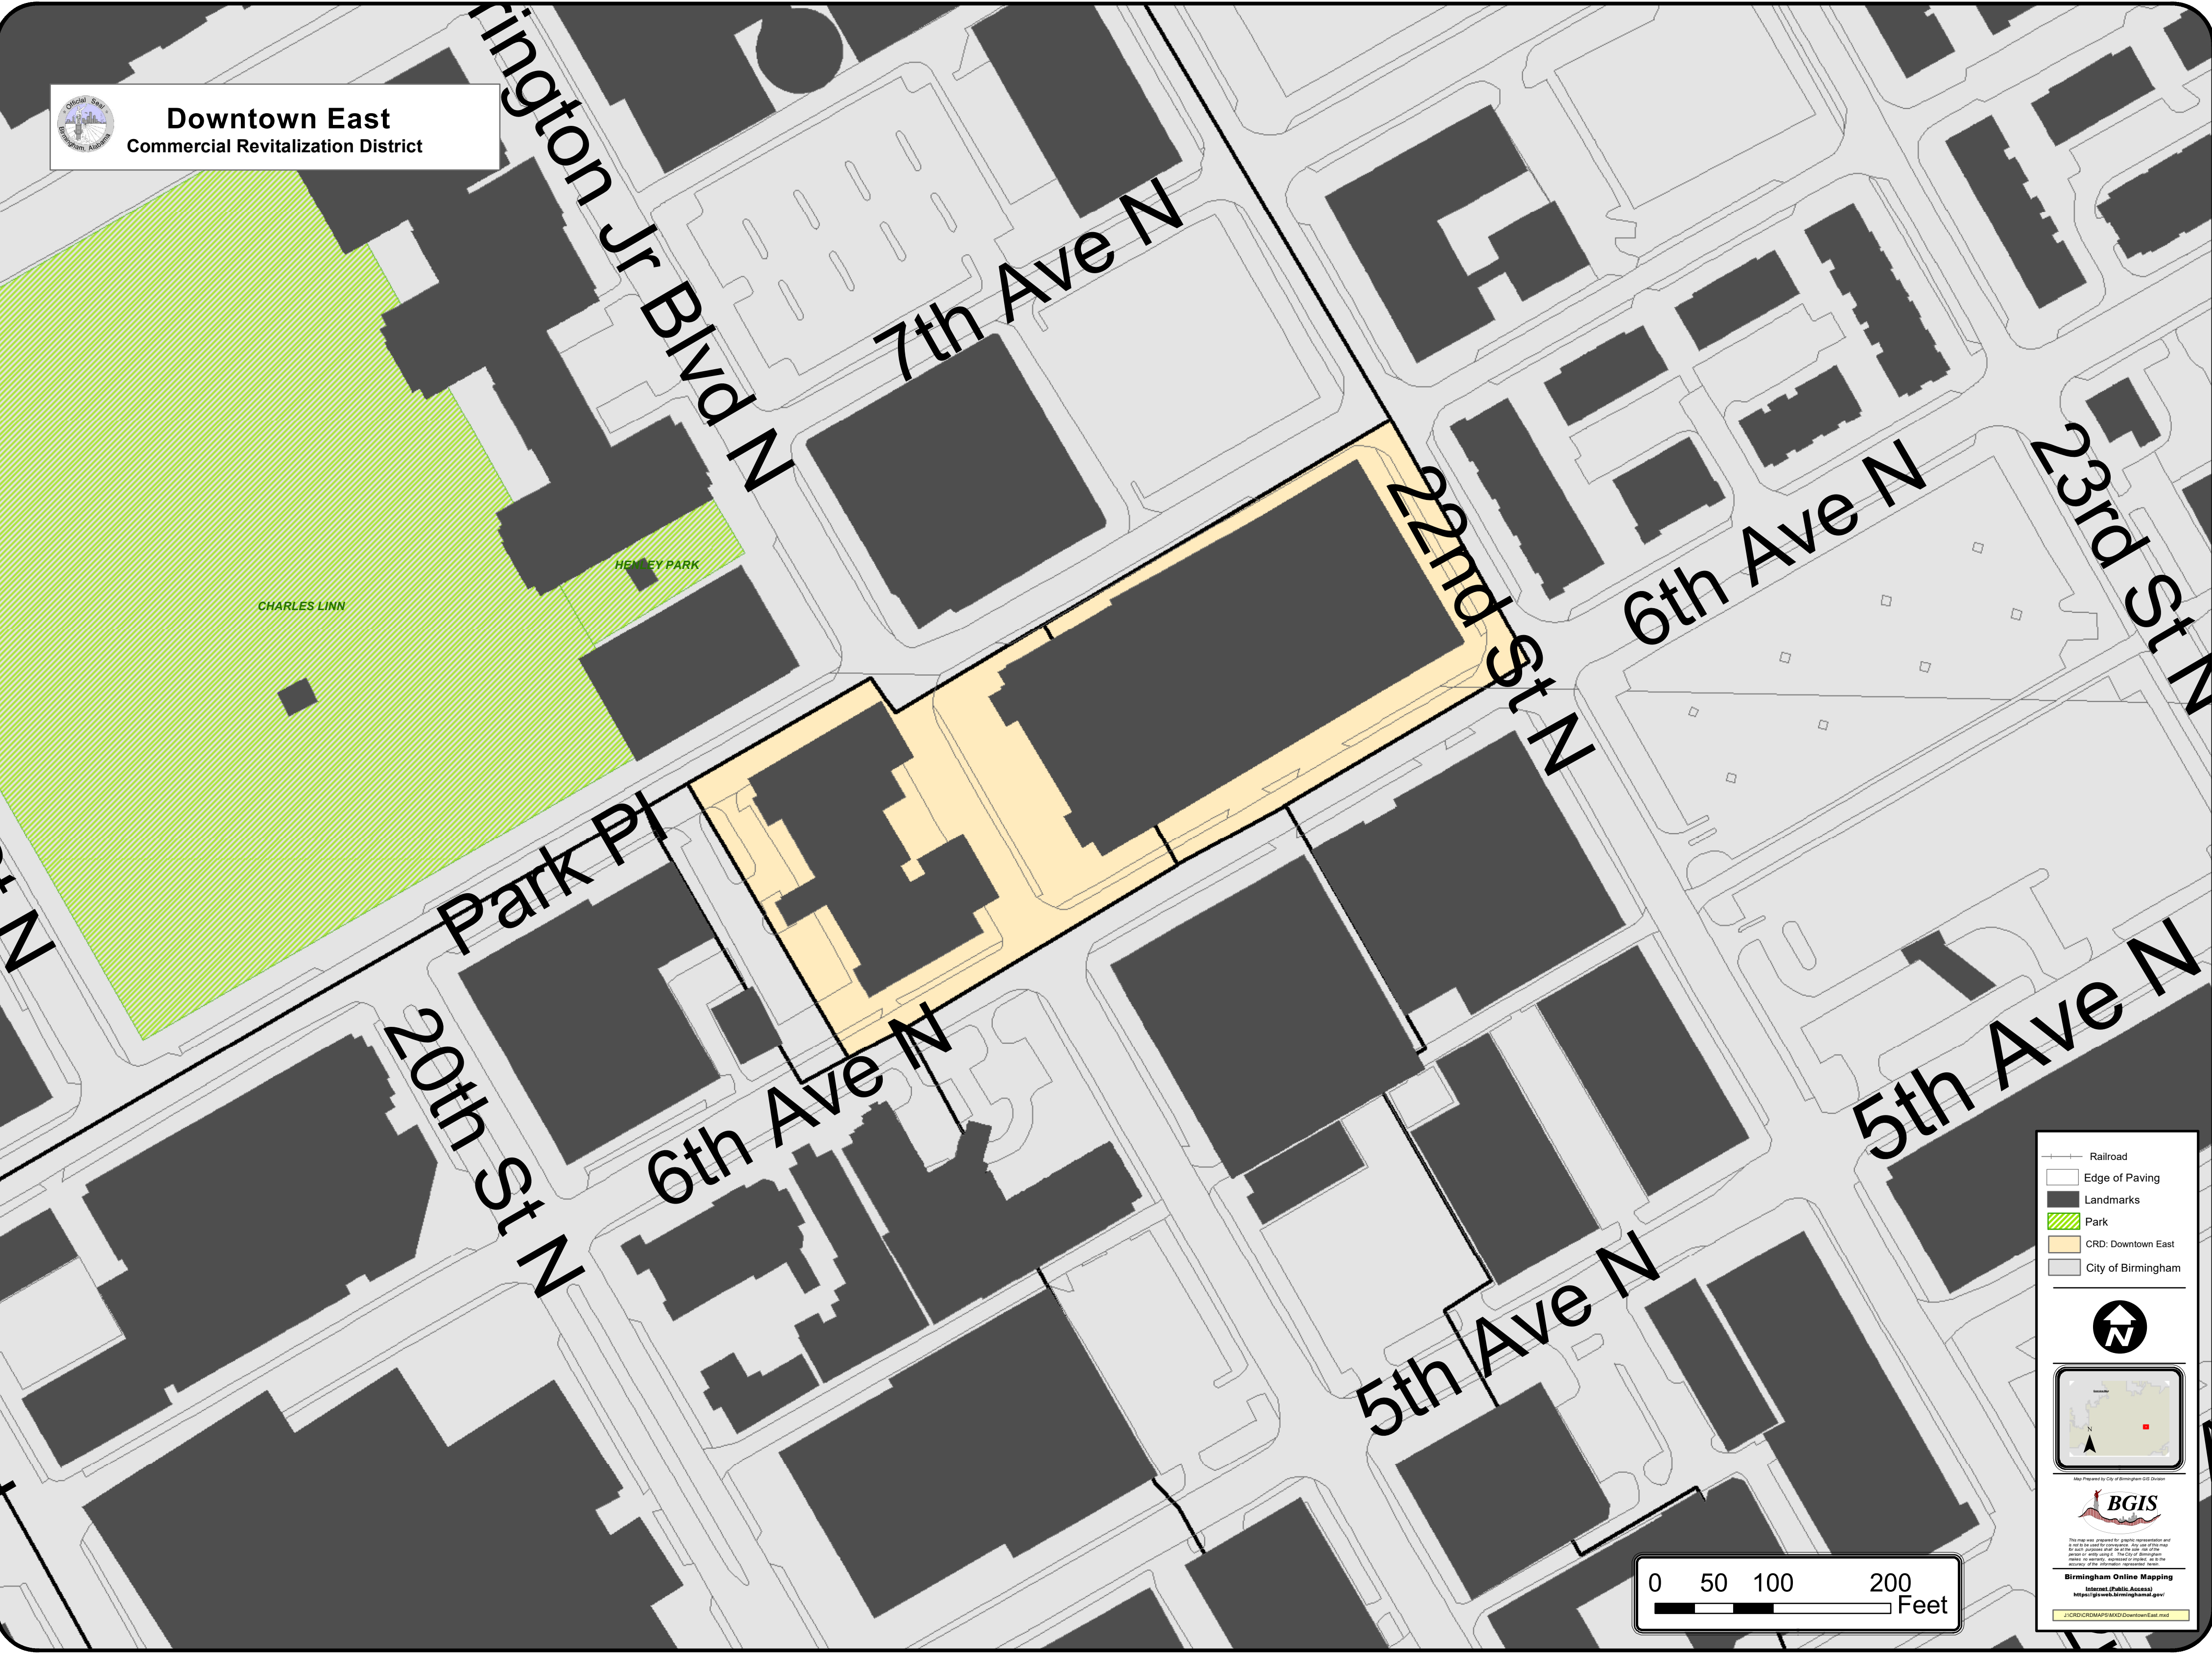

Downtown East
Commercial Revitalization District

- Railroad
- Edge of Paving
- Landmarks
- Park
- CRD: Downtown East
- City of Birmingham

J:\CRD\CRD\MAPS\MXD\DowntownEast.mxd