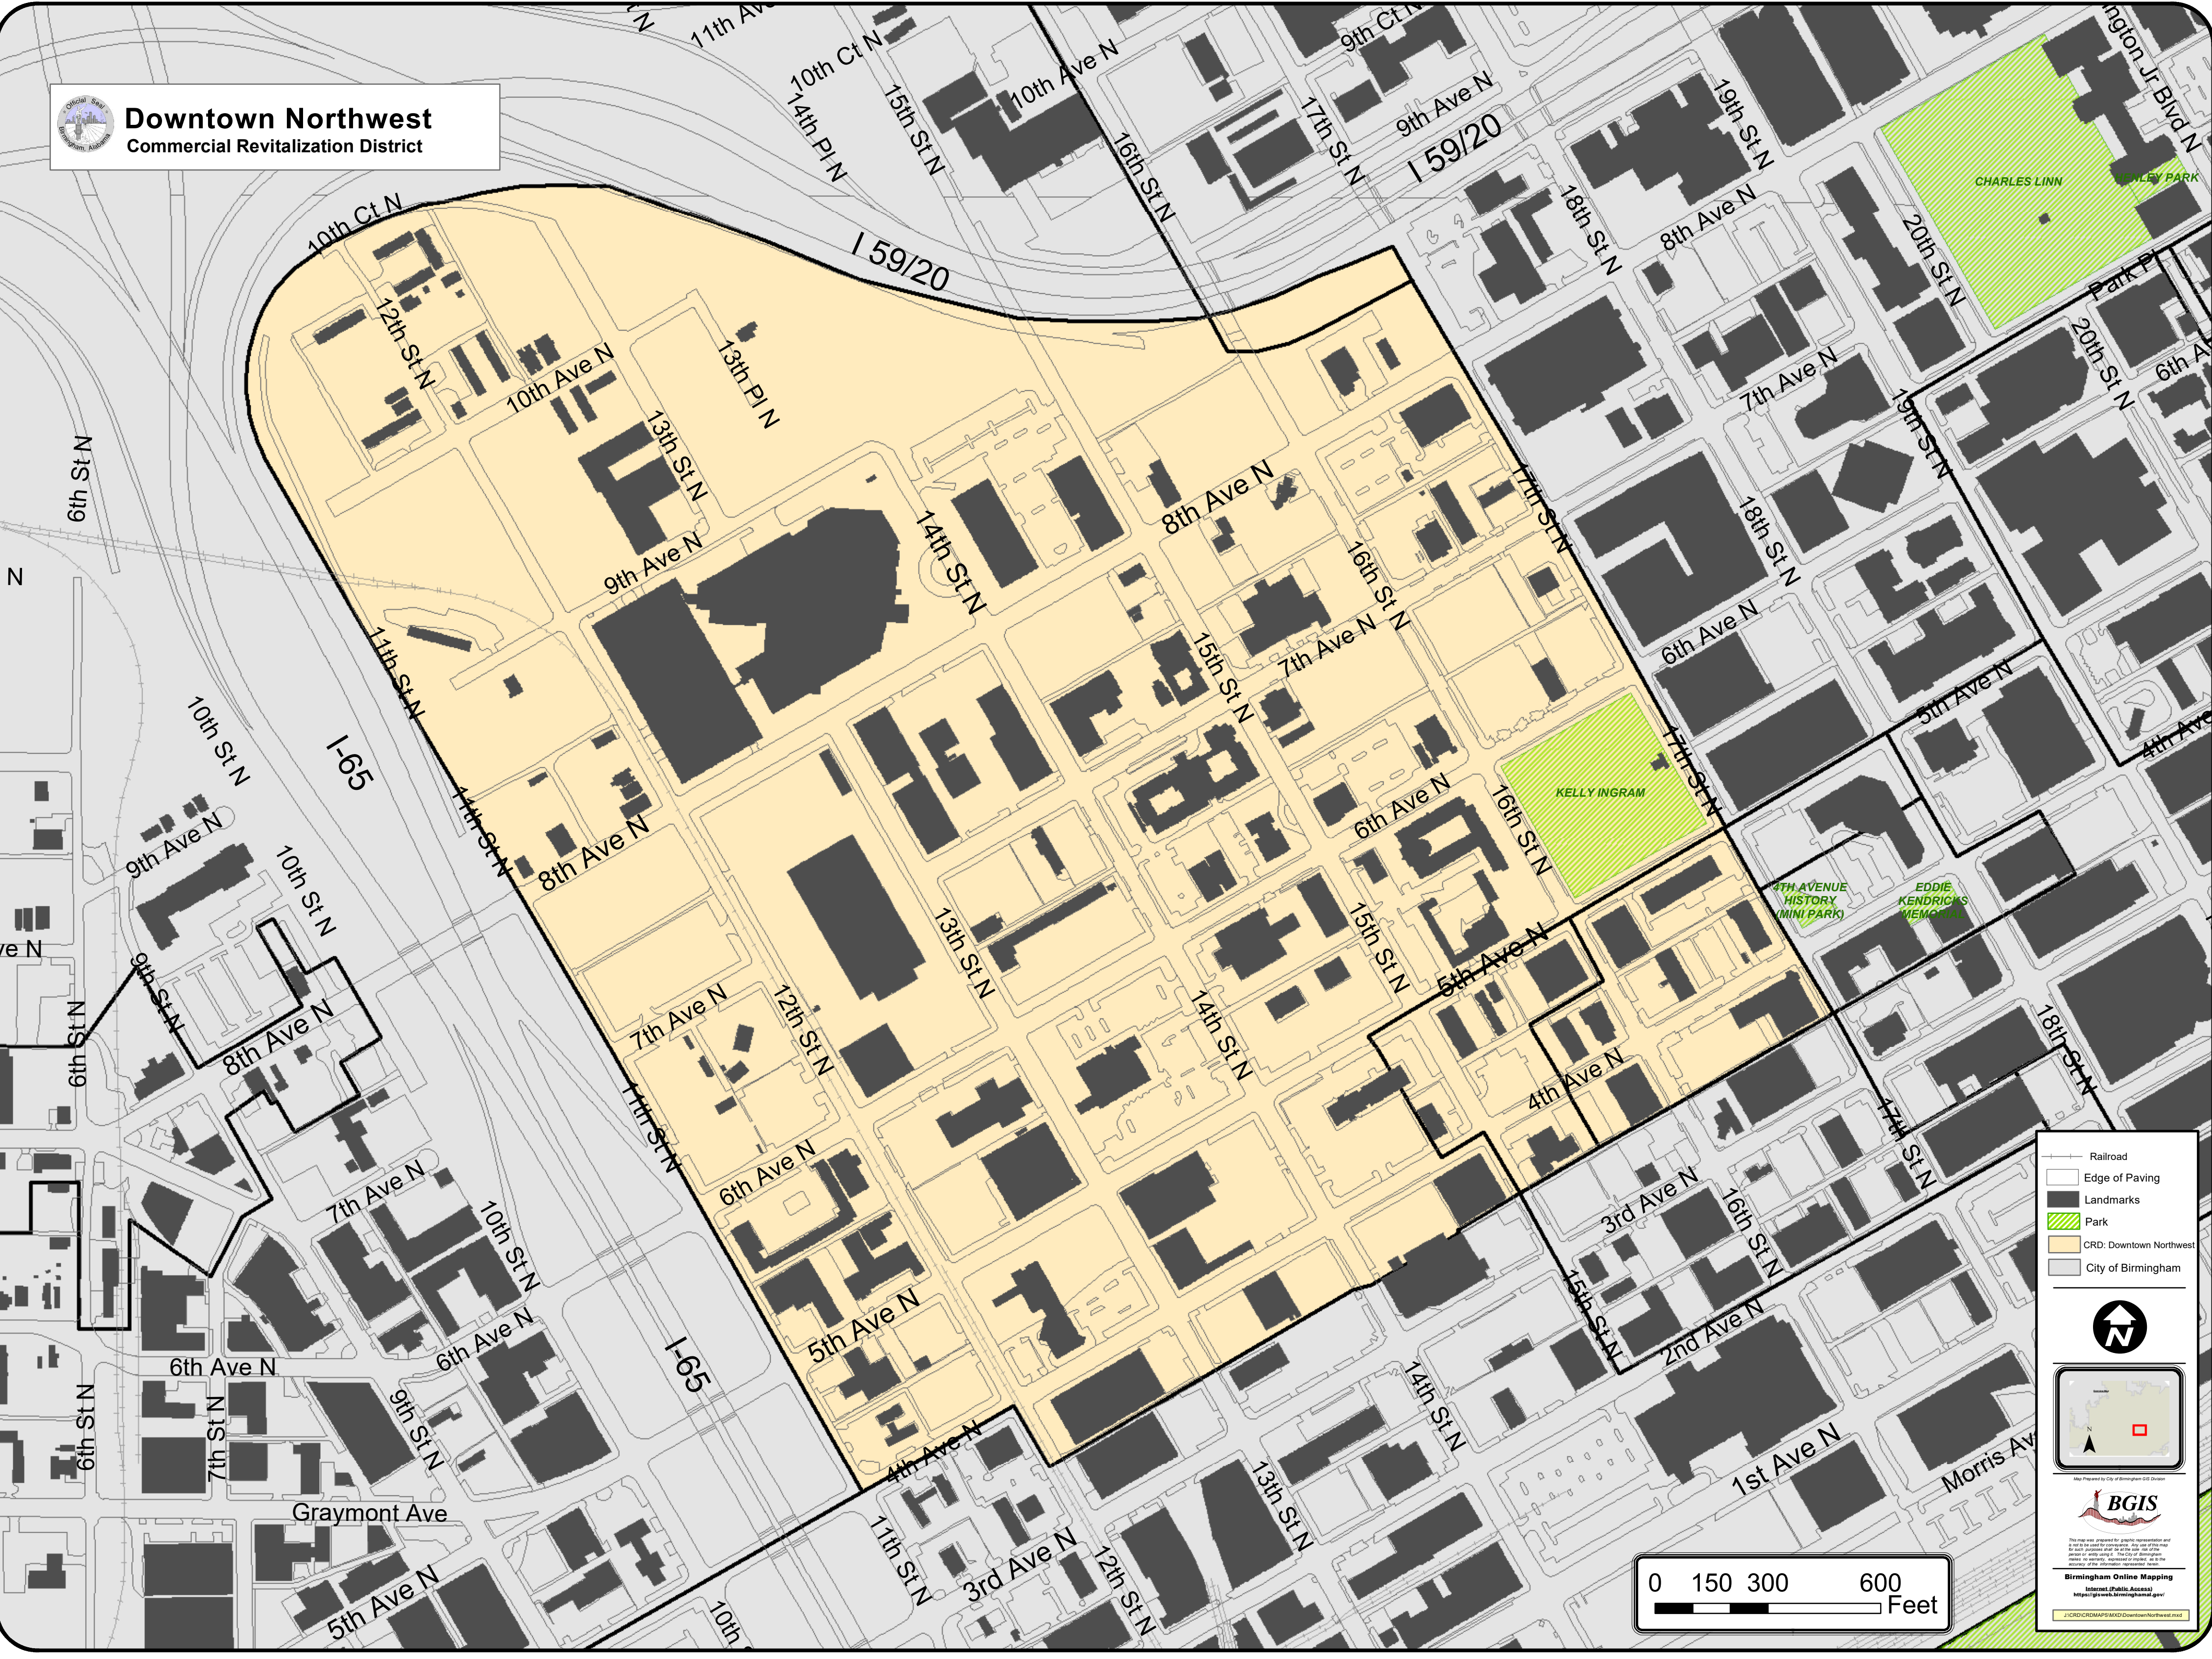

Downtown Northwest
Commercial Revitalization District

- Railroad
- Edge of Paving
- Landmarks
- Park
- CRD: Downtown Northwest
- City of Birmingham