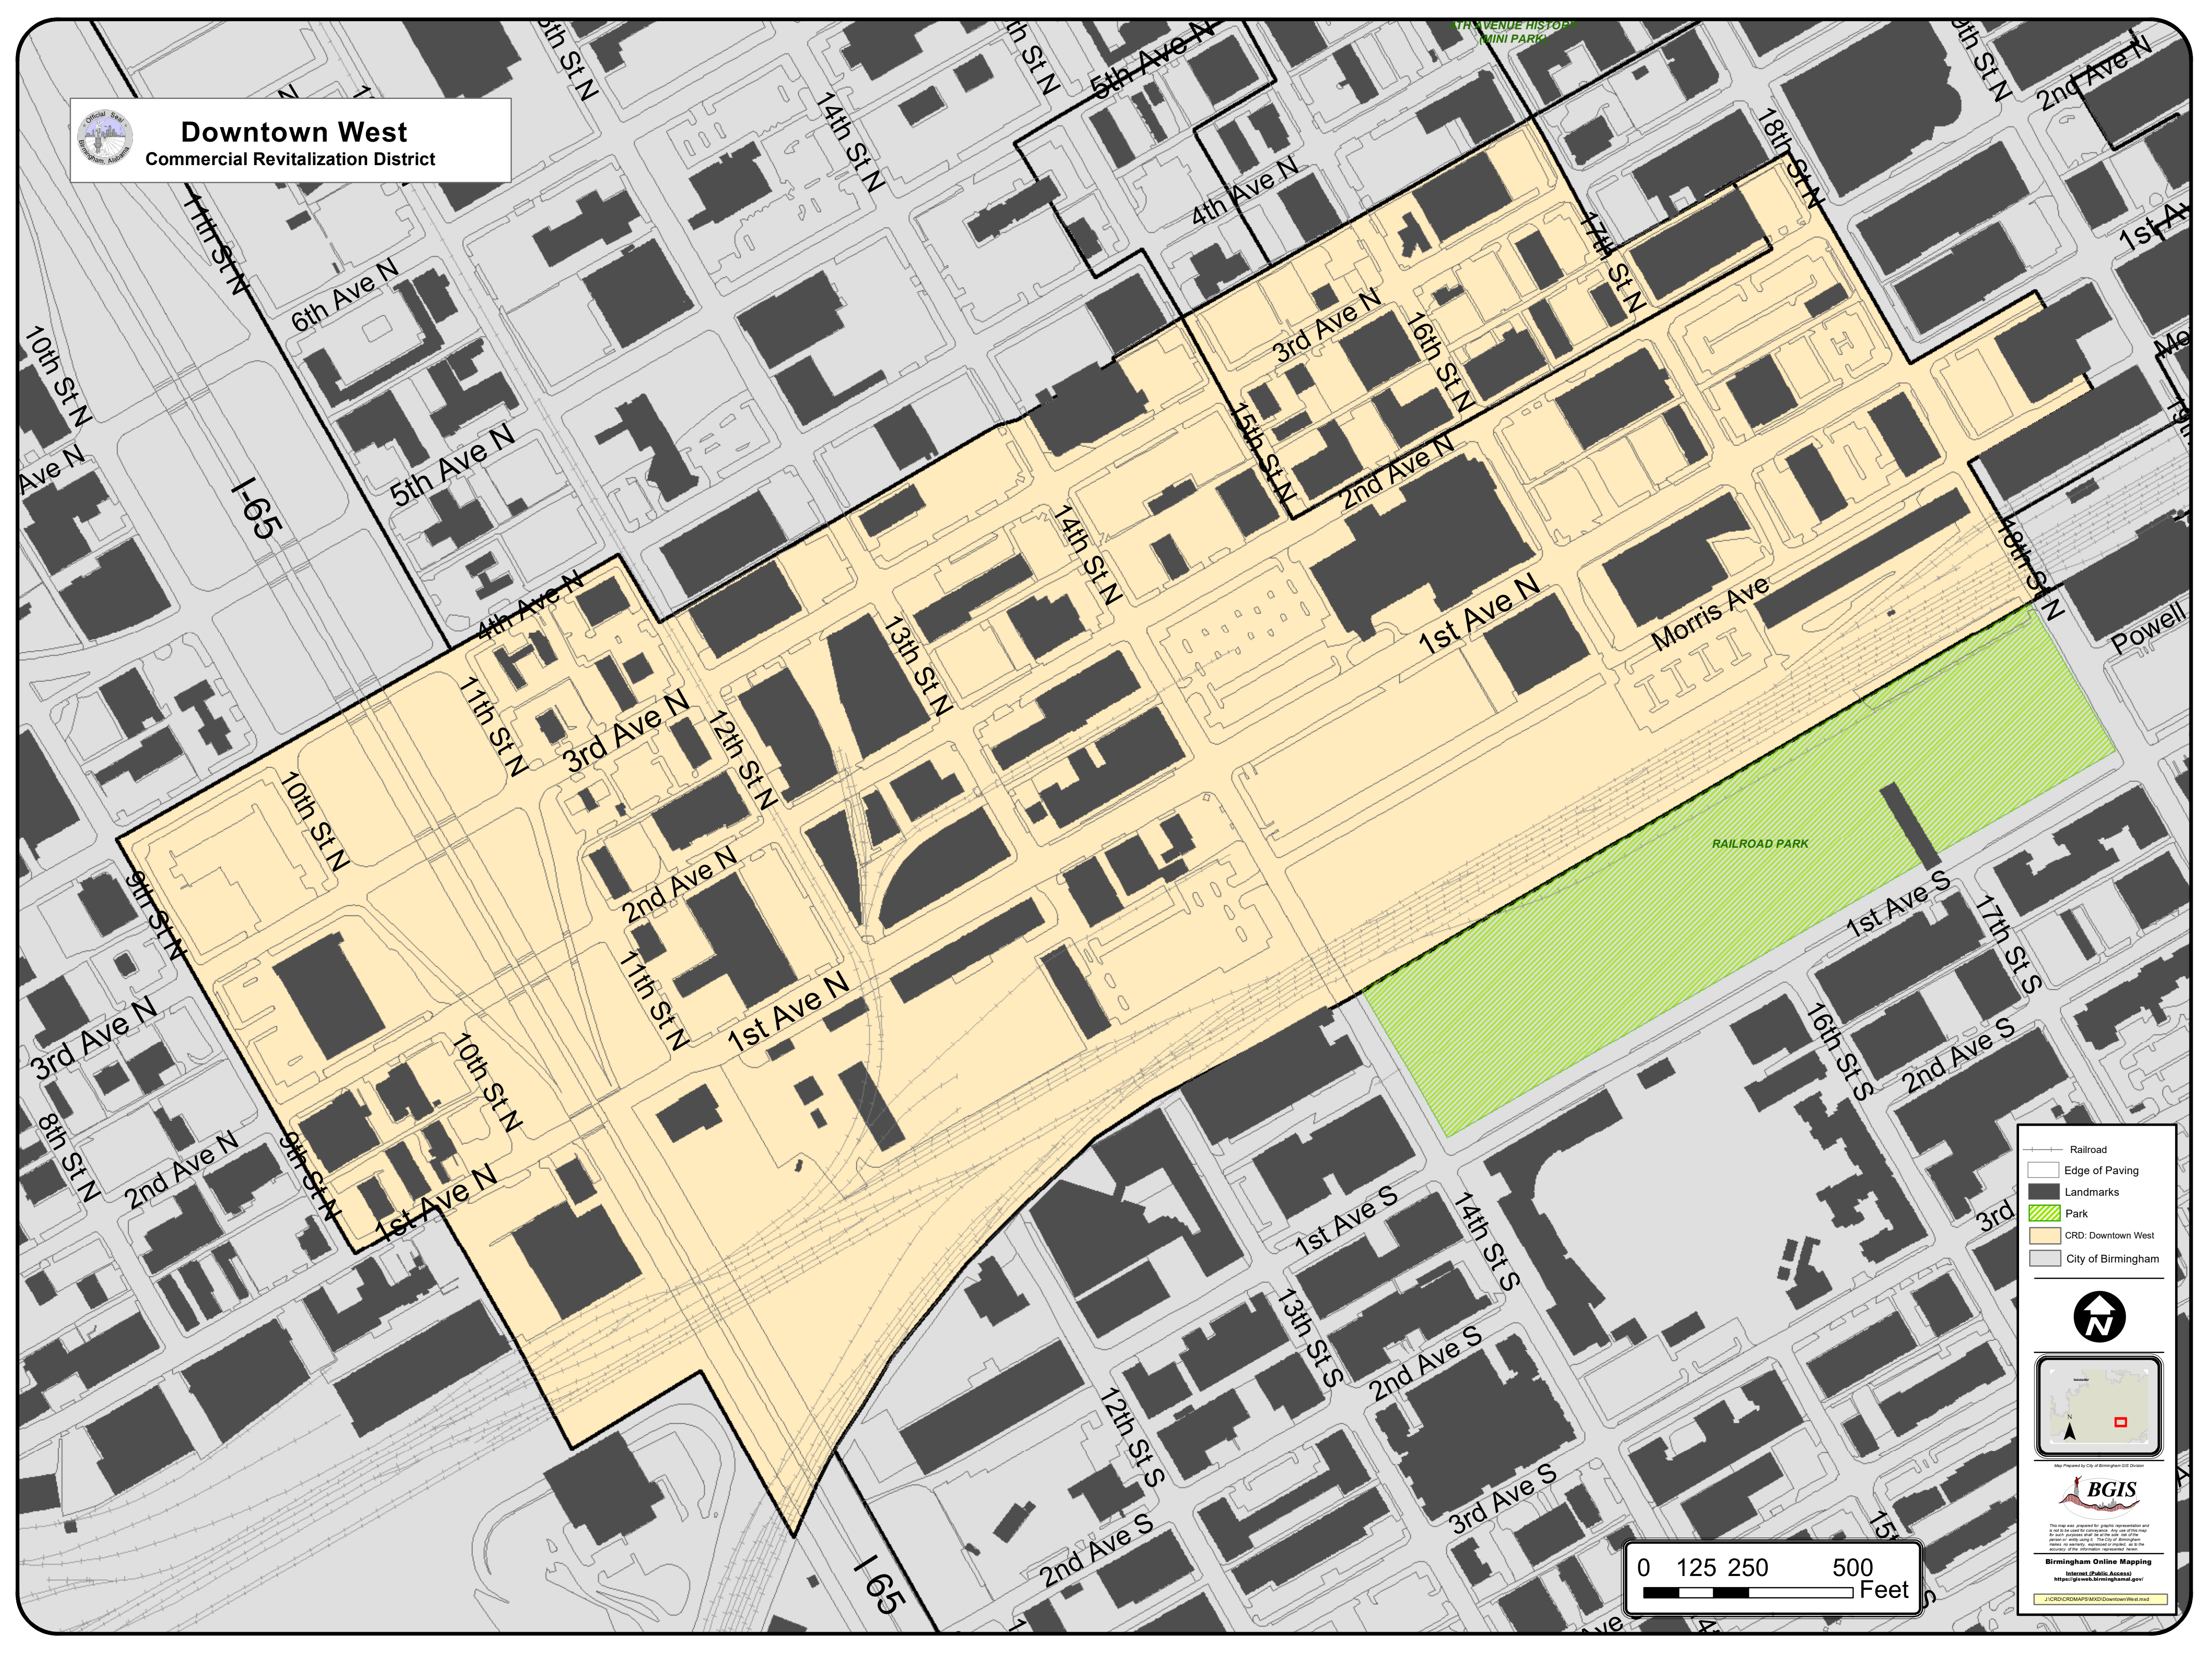

Downtown West
Commercial Revitalization District

- Railroad
- Edge of Paving
- Landmarks
- Park
- CRD: Downtown West
- City of Birmingham

J:\CRD\CRD\MAPS\MXD\DowntownWest.mxd