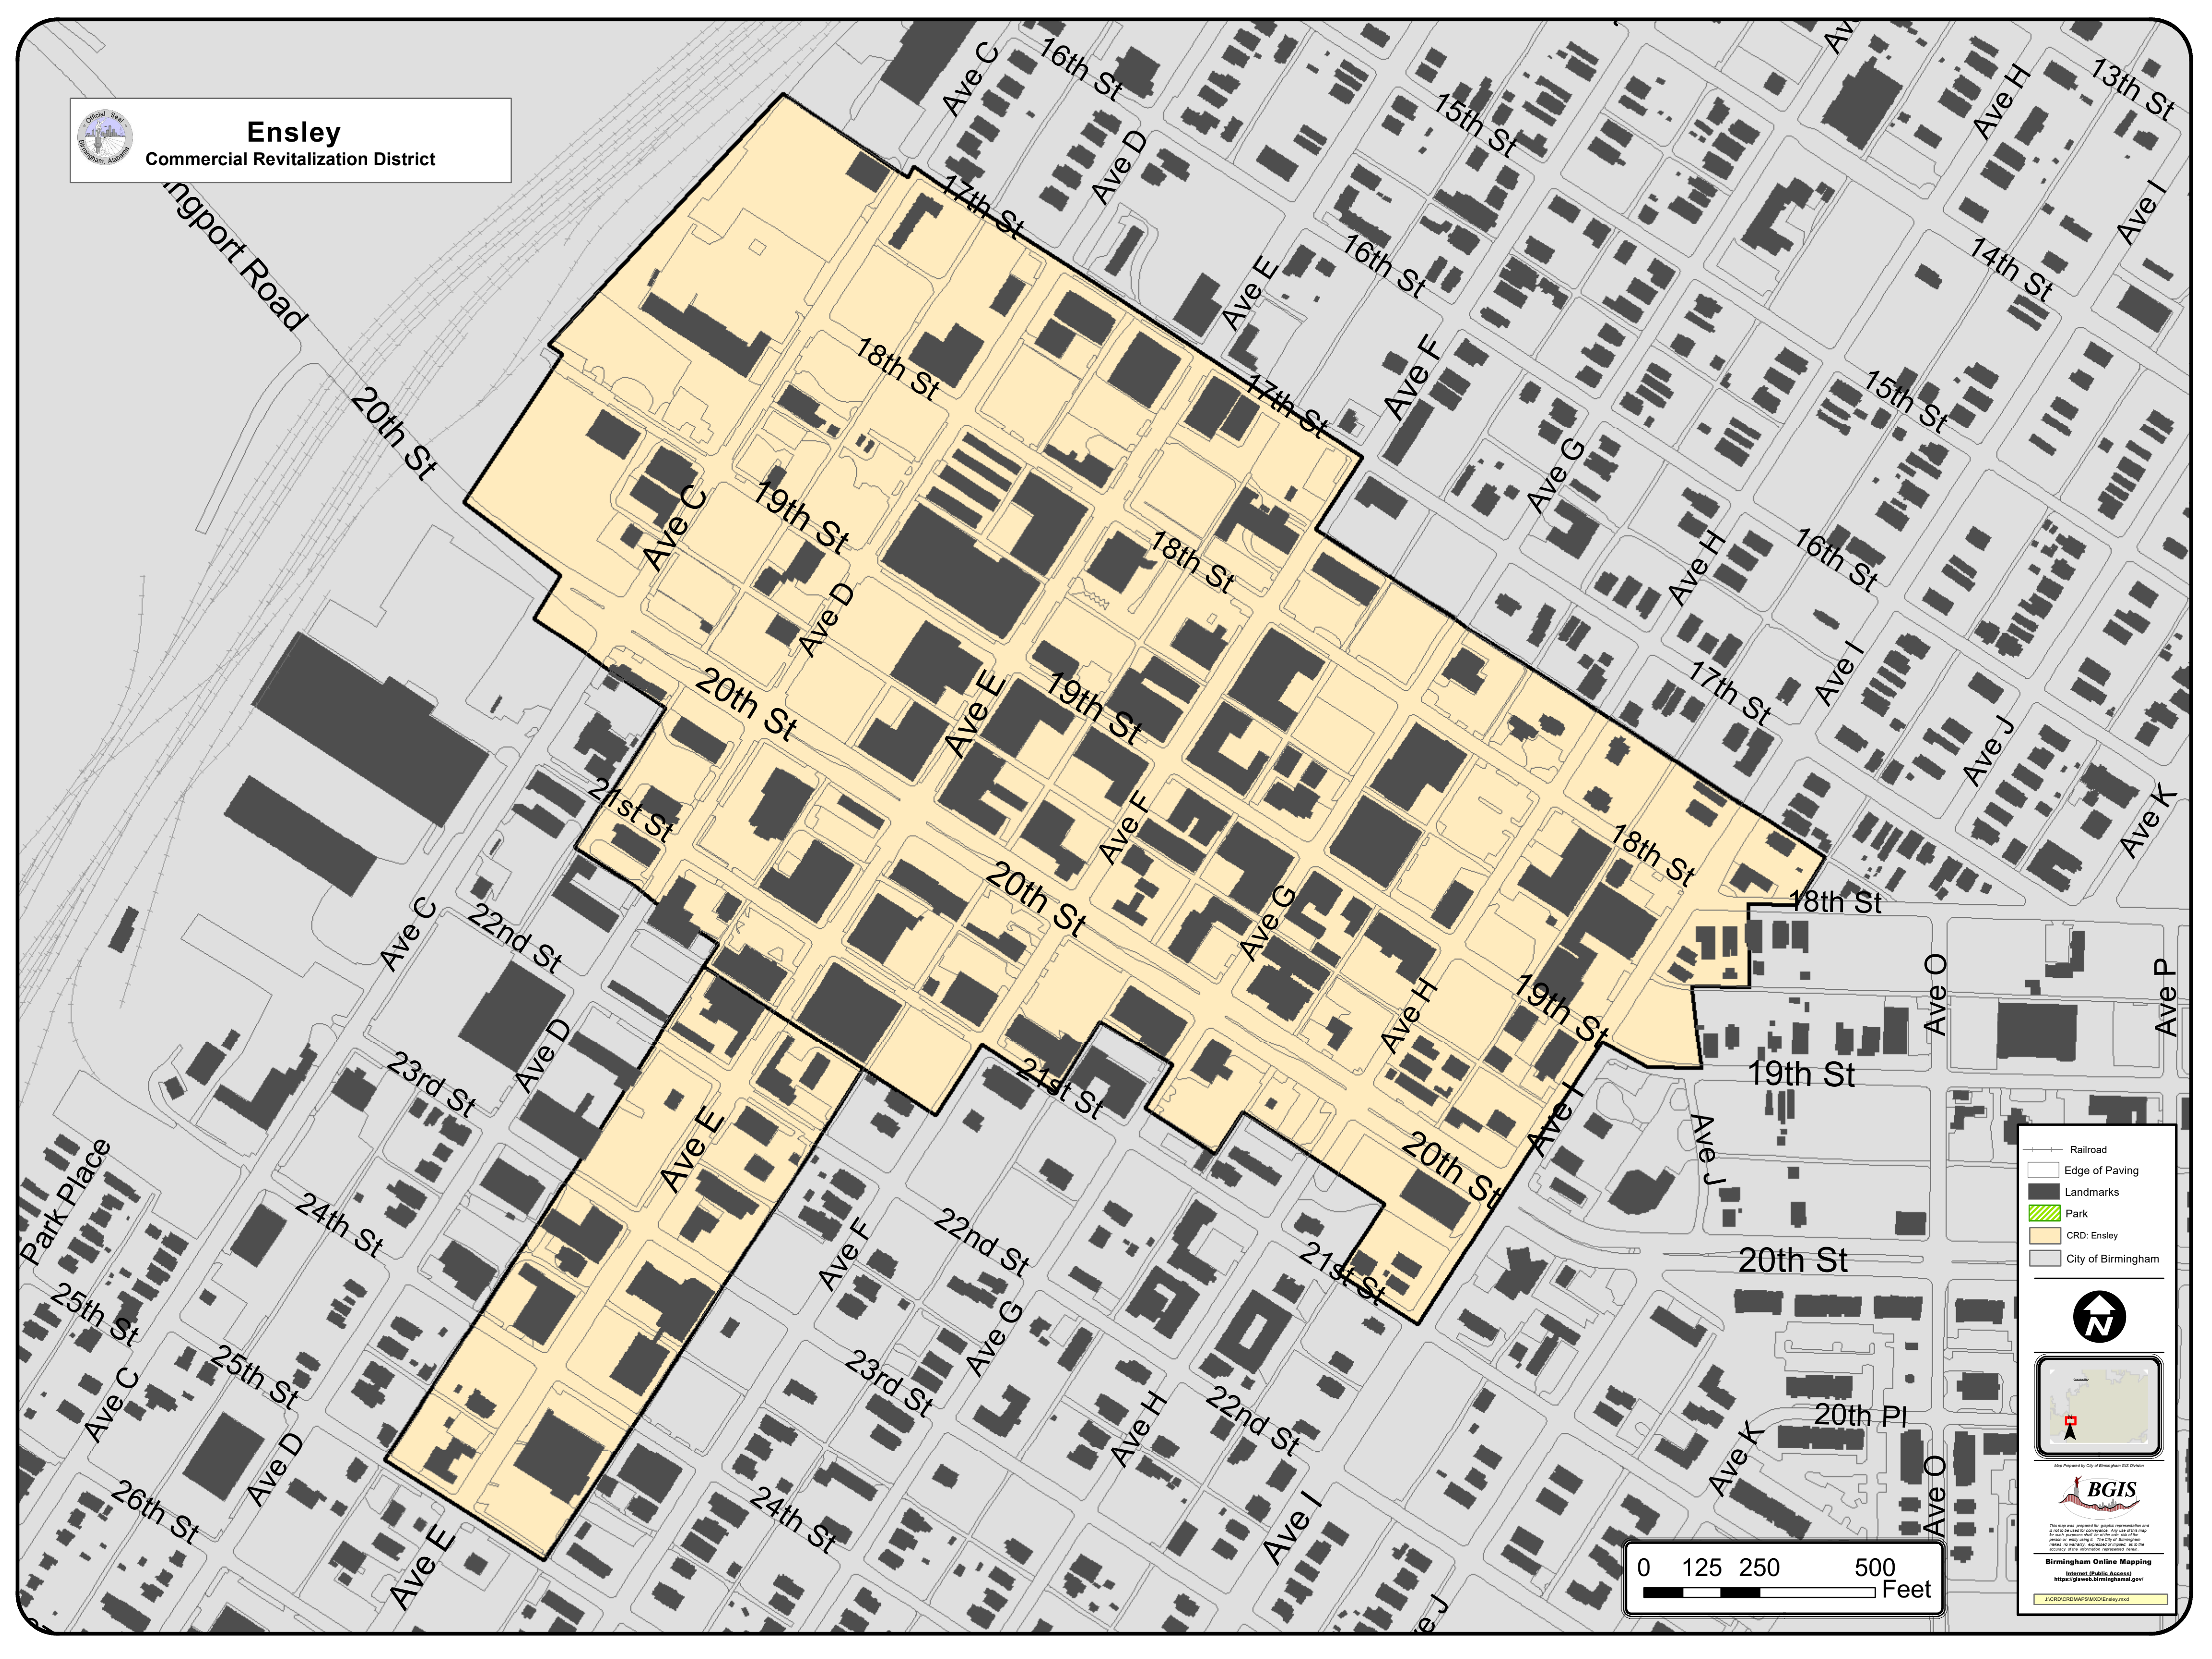

Ensley
Commercial Revitalization District

- Railroad
- Edge of Paving
- Landmarks
- Park
- CRD: Ensley
- City of Birmingham

Map Prepared by City of Birmingham GIS Division

BGIS

This map was prepared for specific representation and should not be used for any other purpose. The City of Birmingham makes no warranty, expressed or implied, as to the accuracy of the information represented herein.

Birmingham Online Mapping
Internet (Public Access)
<http://gisweb.birminghamal.gov/>

J:\CRD\CRCMAPS\MXD\Ensley.mxd