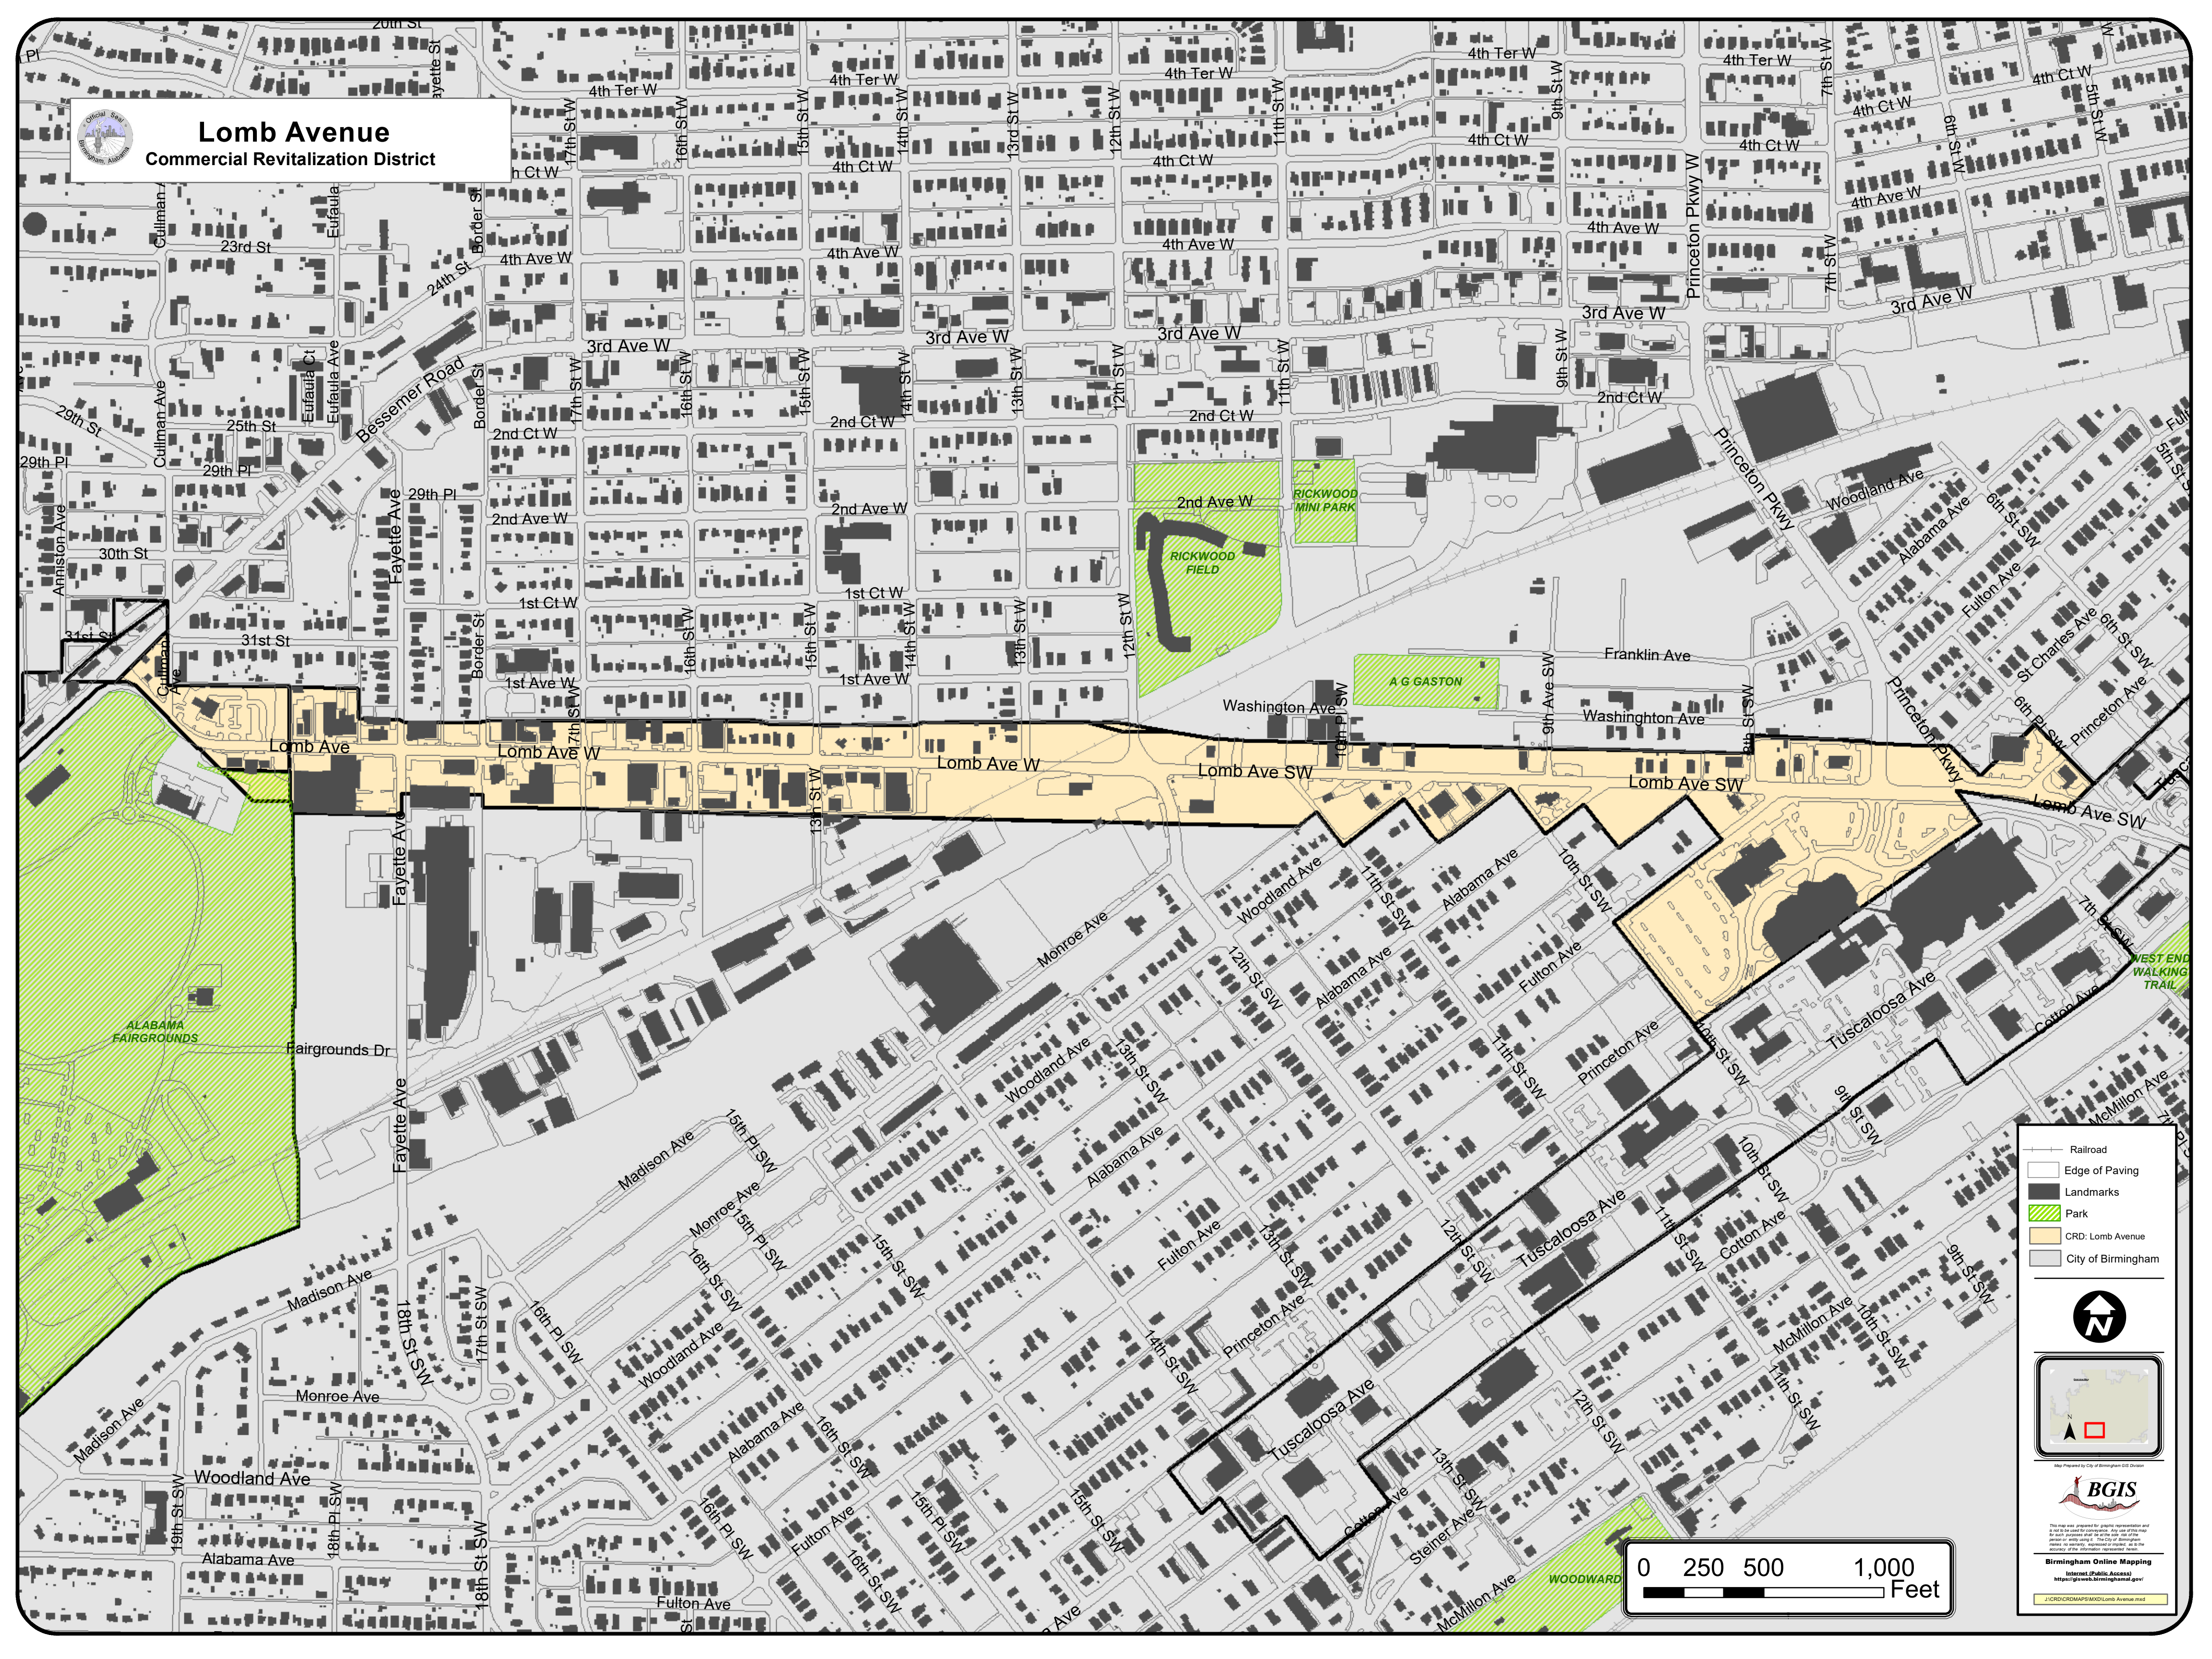

Lomb Avenue

Commercial Revitalization District

- Railroad
- Edge of Paving
- Landmarks
- Park
- CRD: Lomb Avenue
- City of Birmingham

J:\CRD\CRCMAPS\MXD\Lomb Avenue.mxd