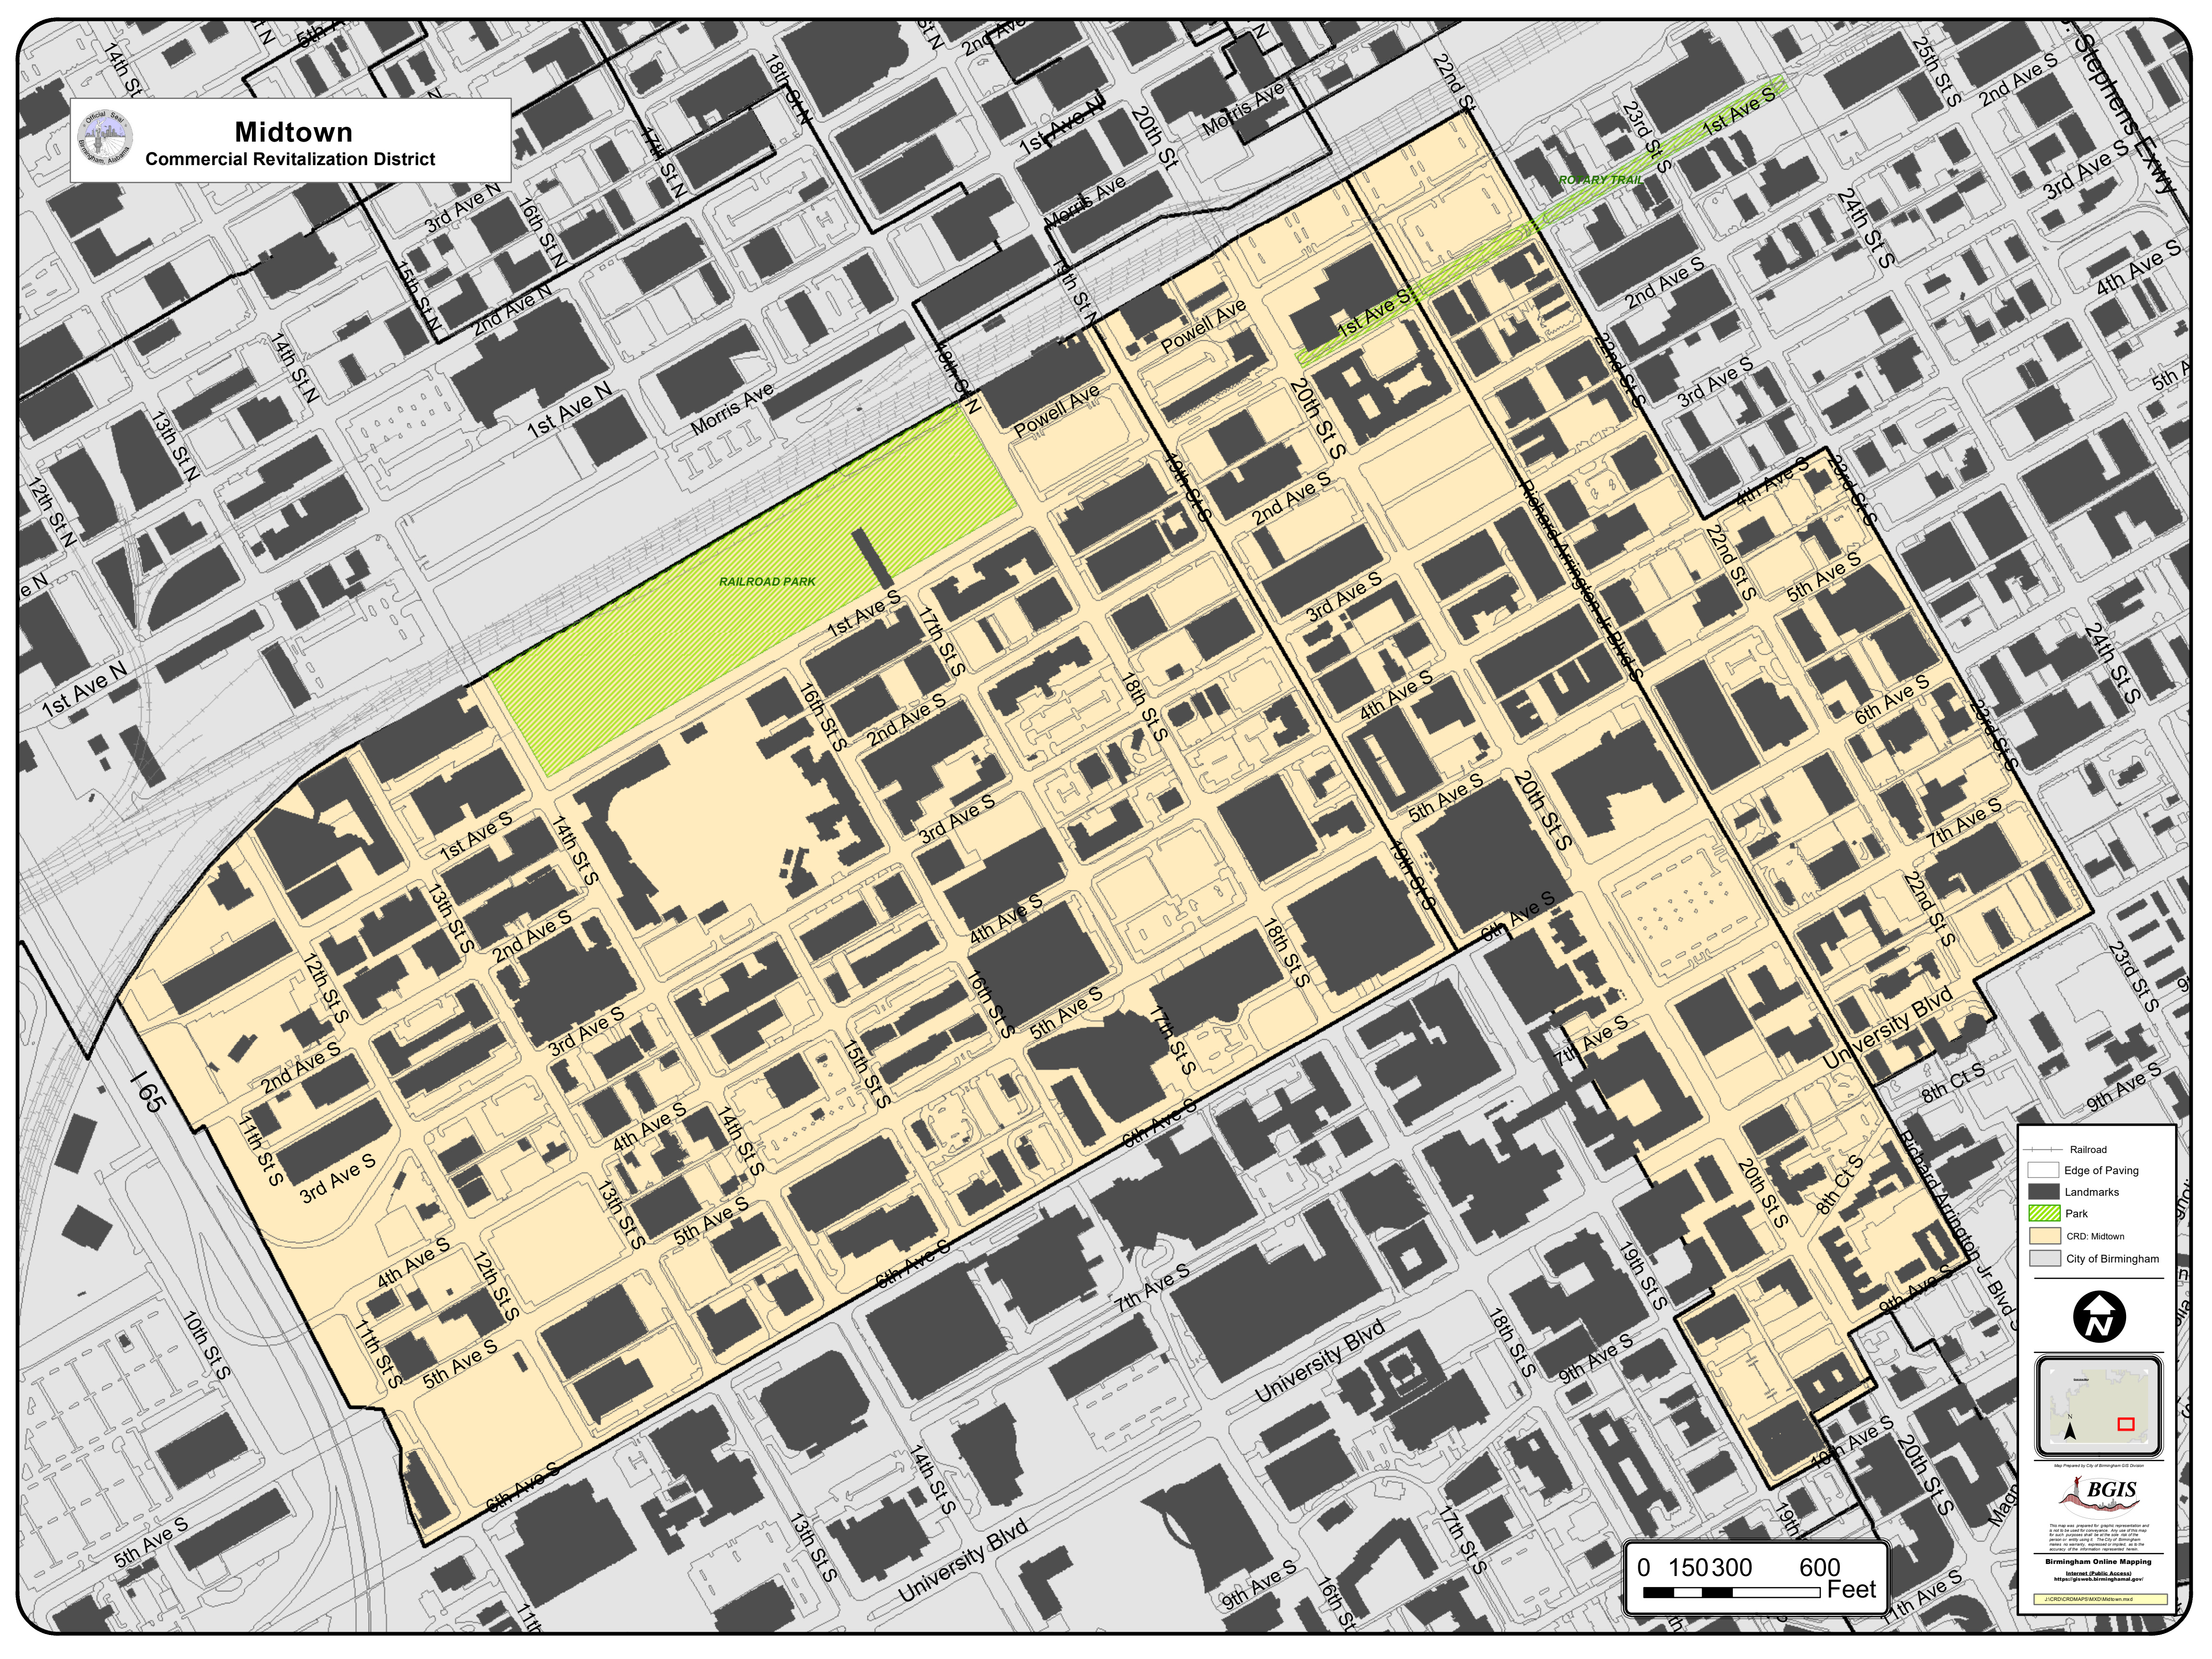

Midtown

Commercial Revitalization District

- Railroad
- Edge of Paving
- Landmarks
- Park
- CRD: Midtown
- City of Birmingham

BGIS

This map was prepared for public representation and is not to be used for engineering, design, or other purposes without the express written consent of the City of Birmingham. All other trademarks and registered trademarks are the property of their respective owners.