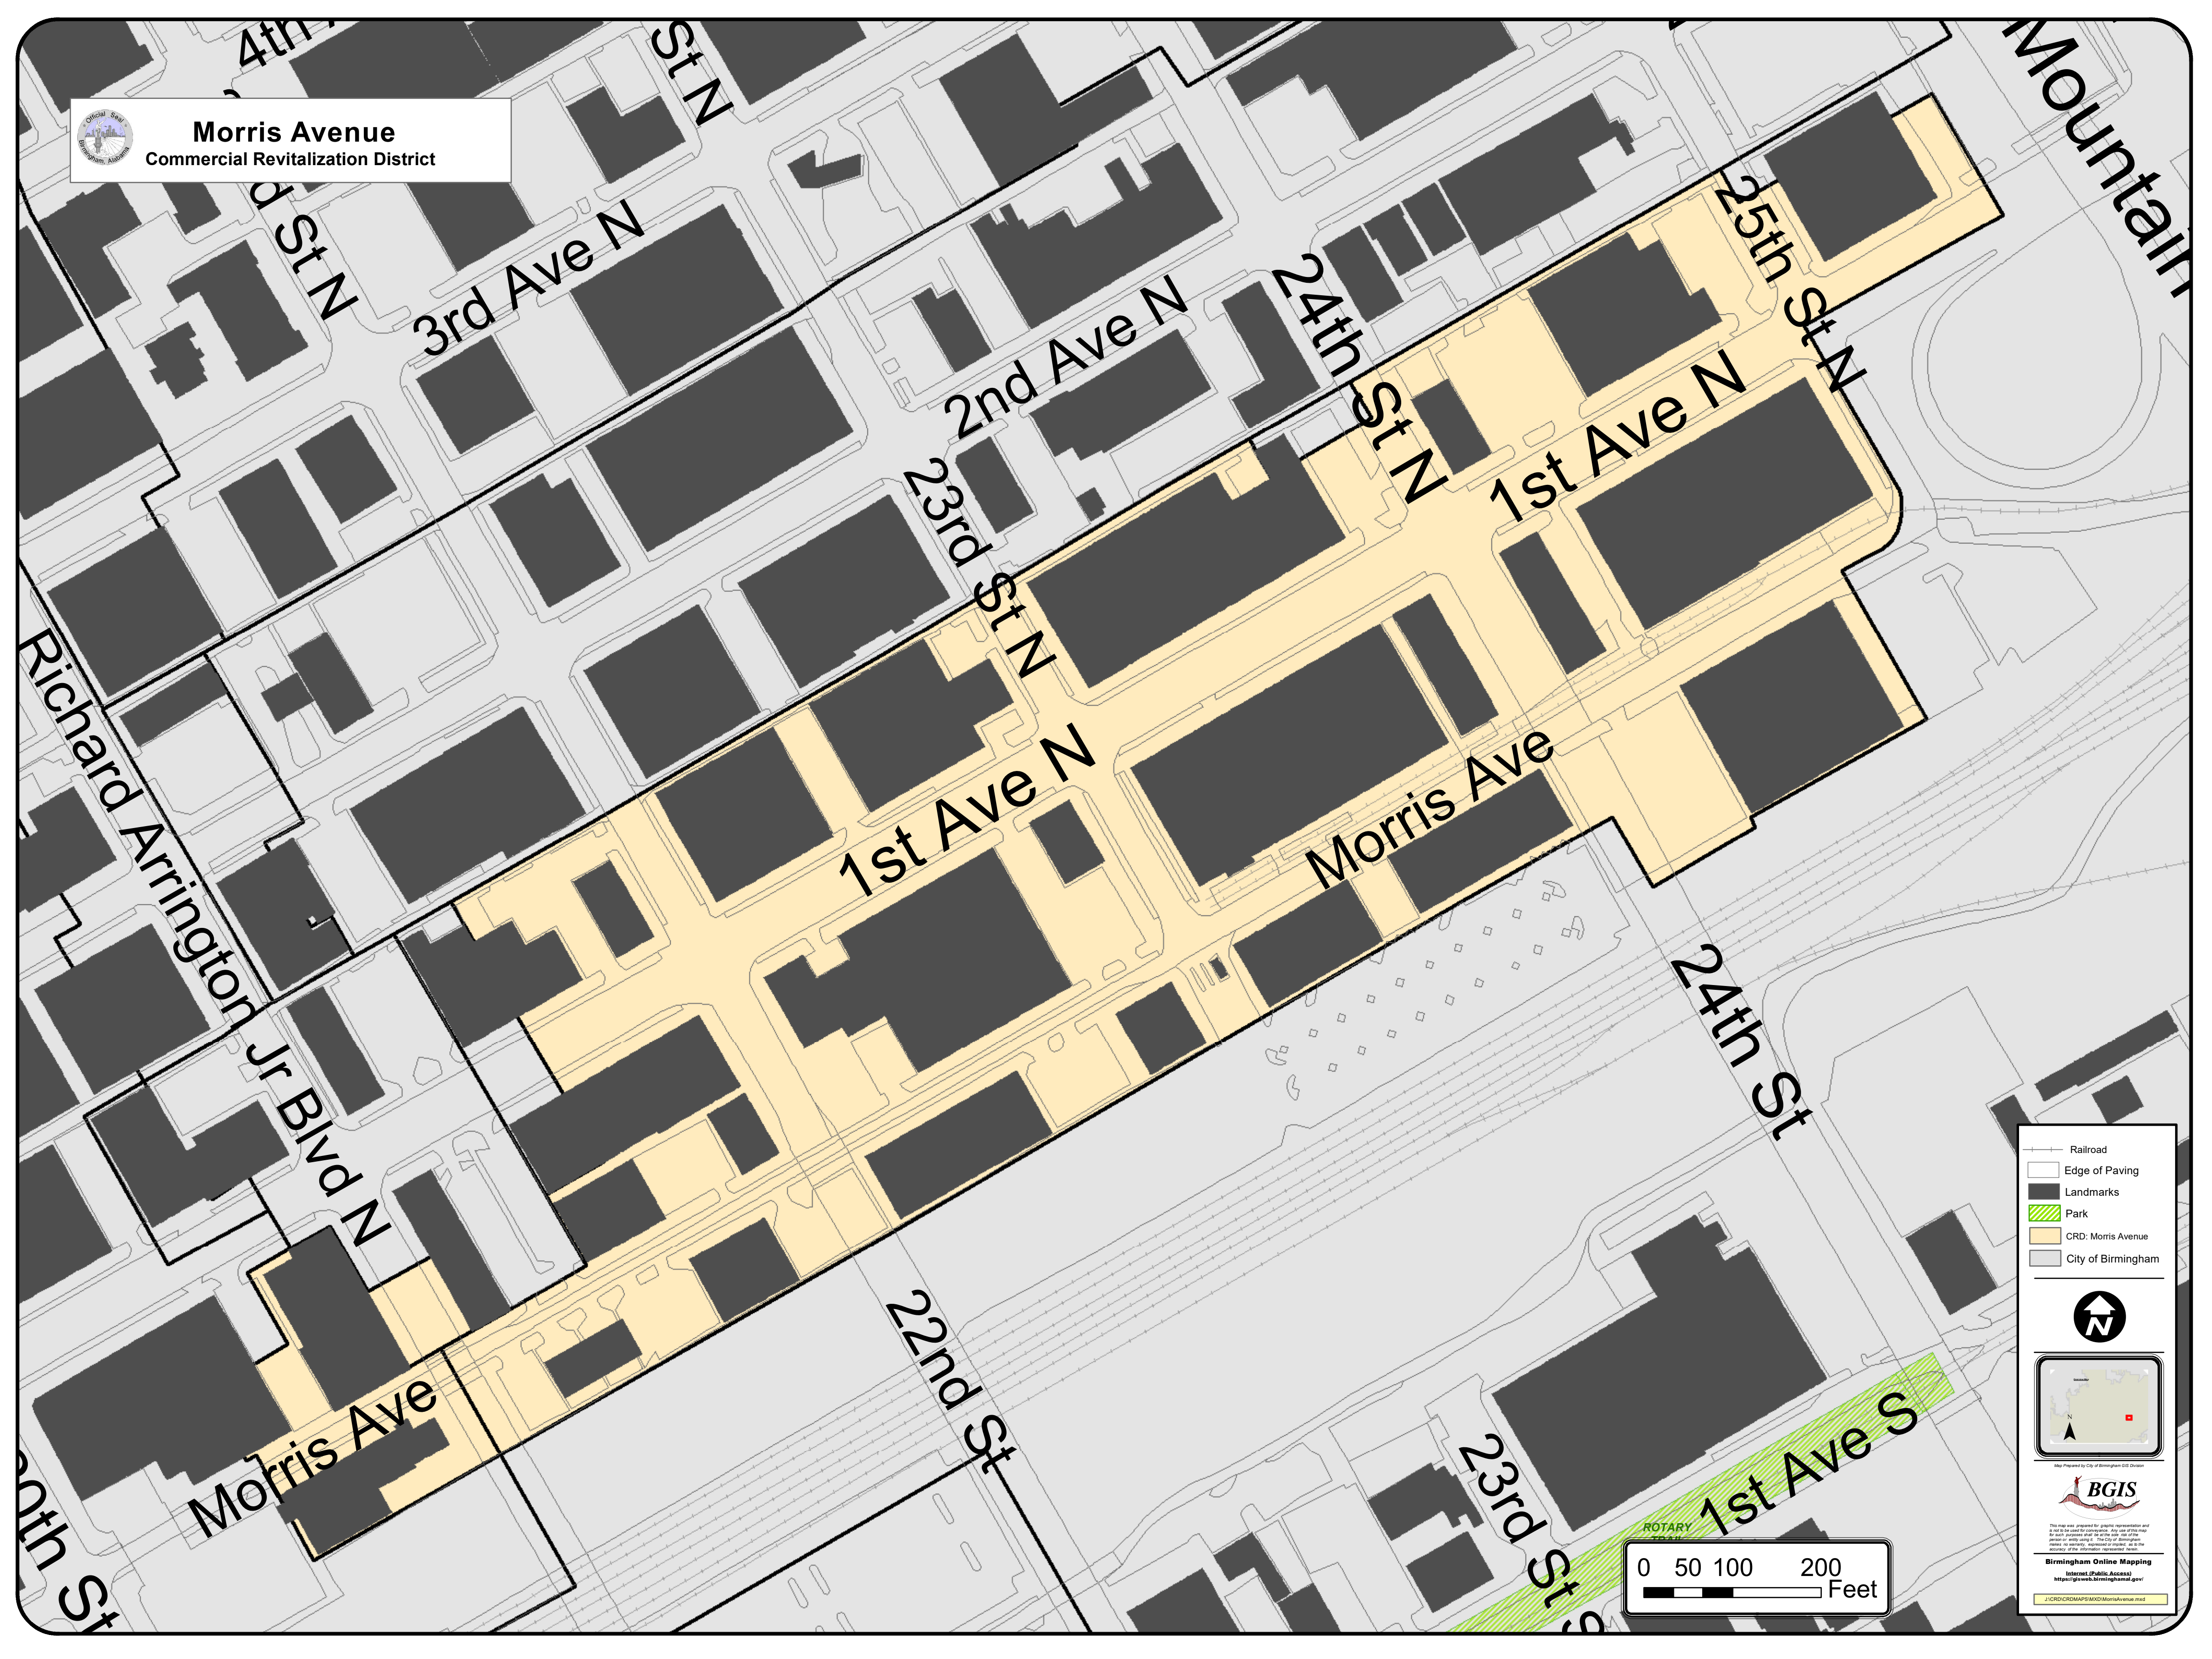

Morris Avenue
Commercial Revitalization District

- Railroad
- Edge of Paving
- Landmarks
- Park
- CRD: Morris Avenue
- City of Birmingham

Birmingham Online Mapping

J:\CRD\CRD\MAPS\MXD\MorrisAvenue.mxd