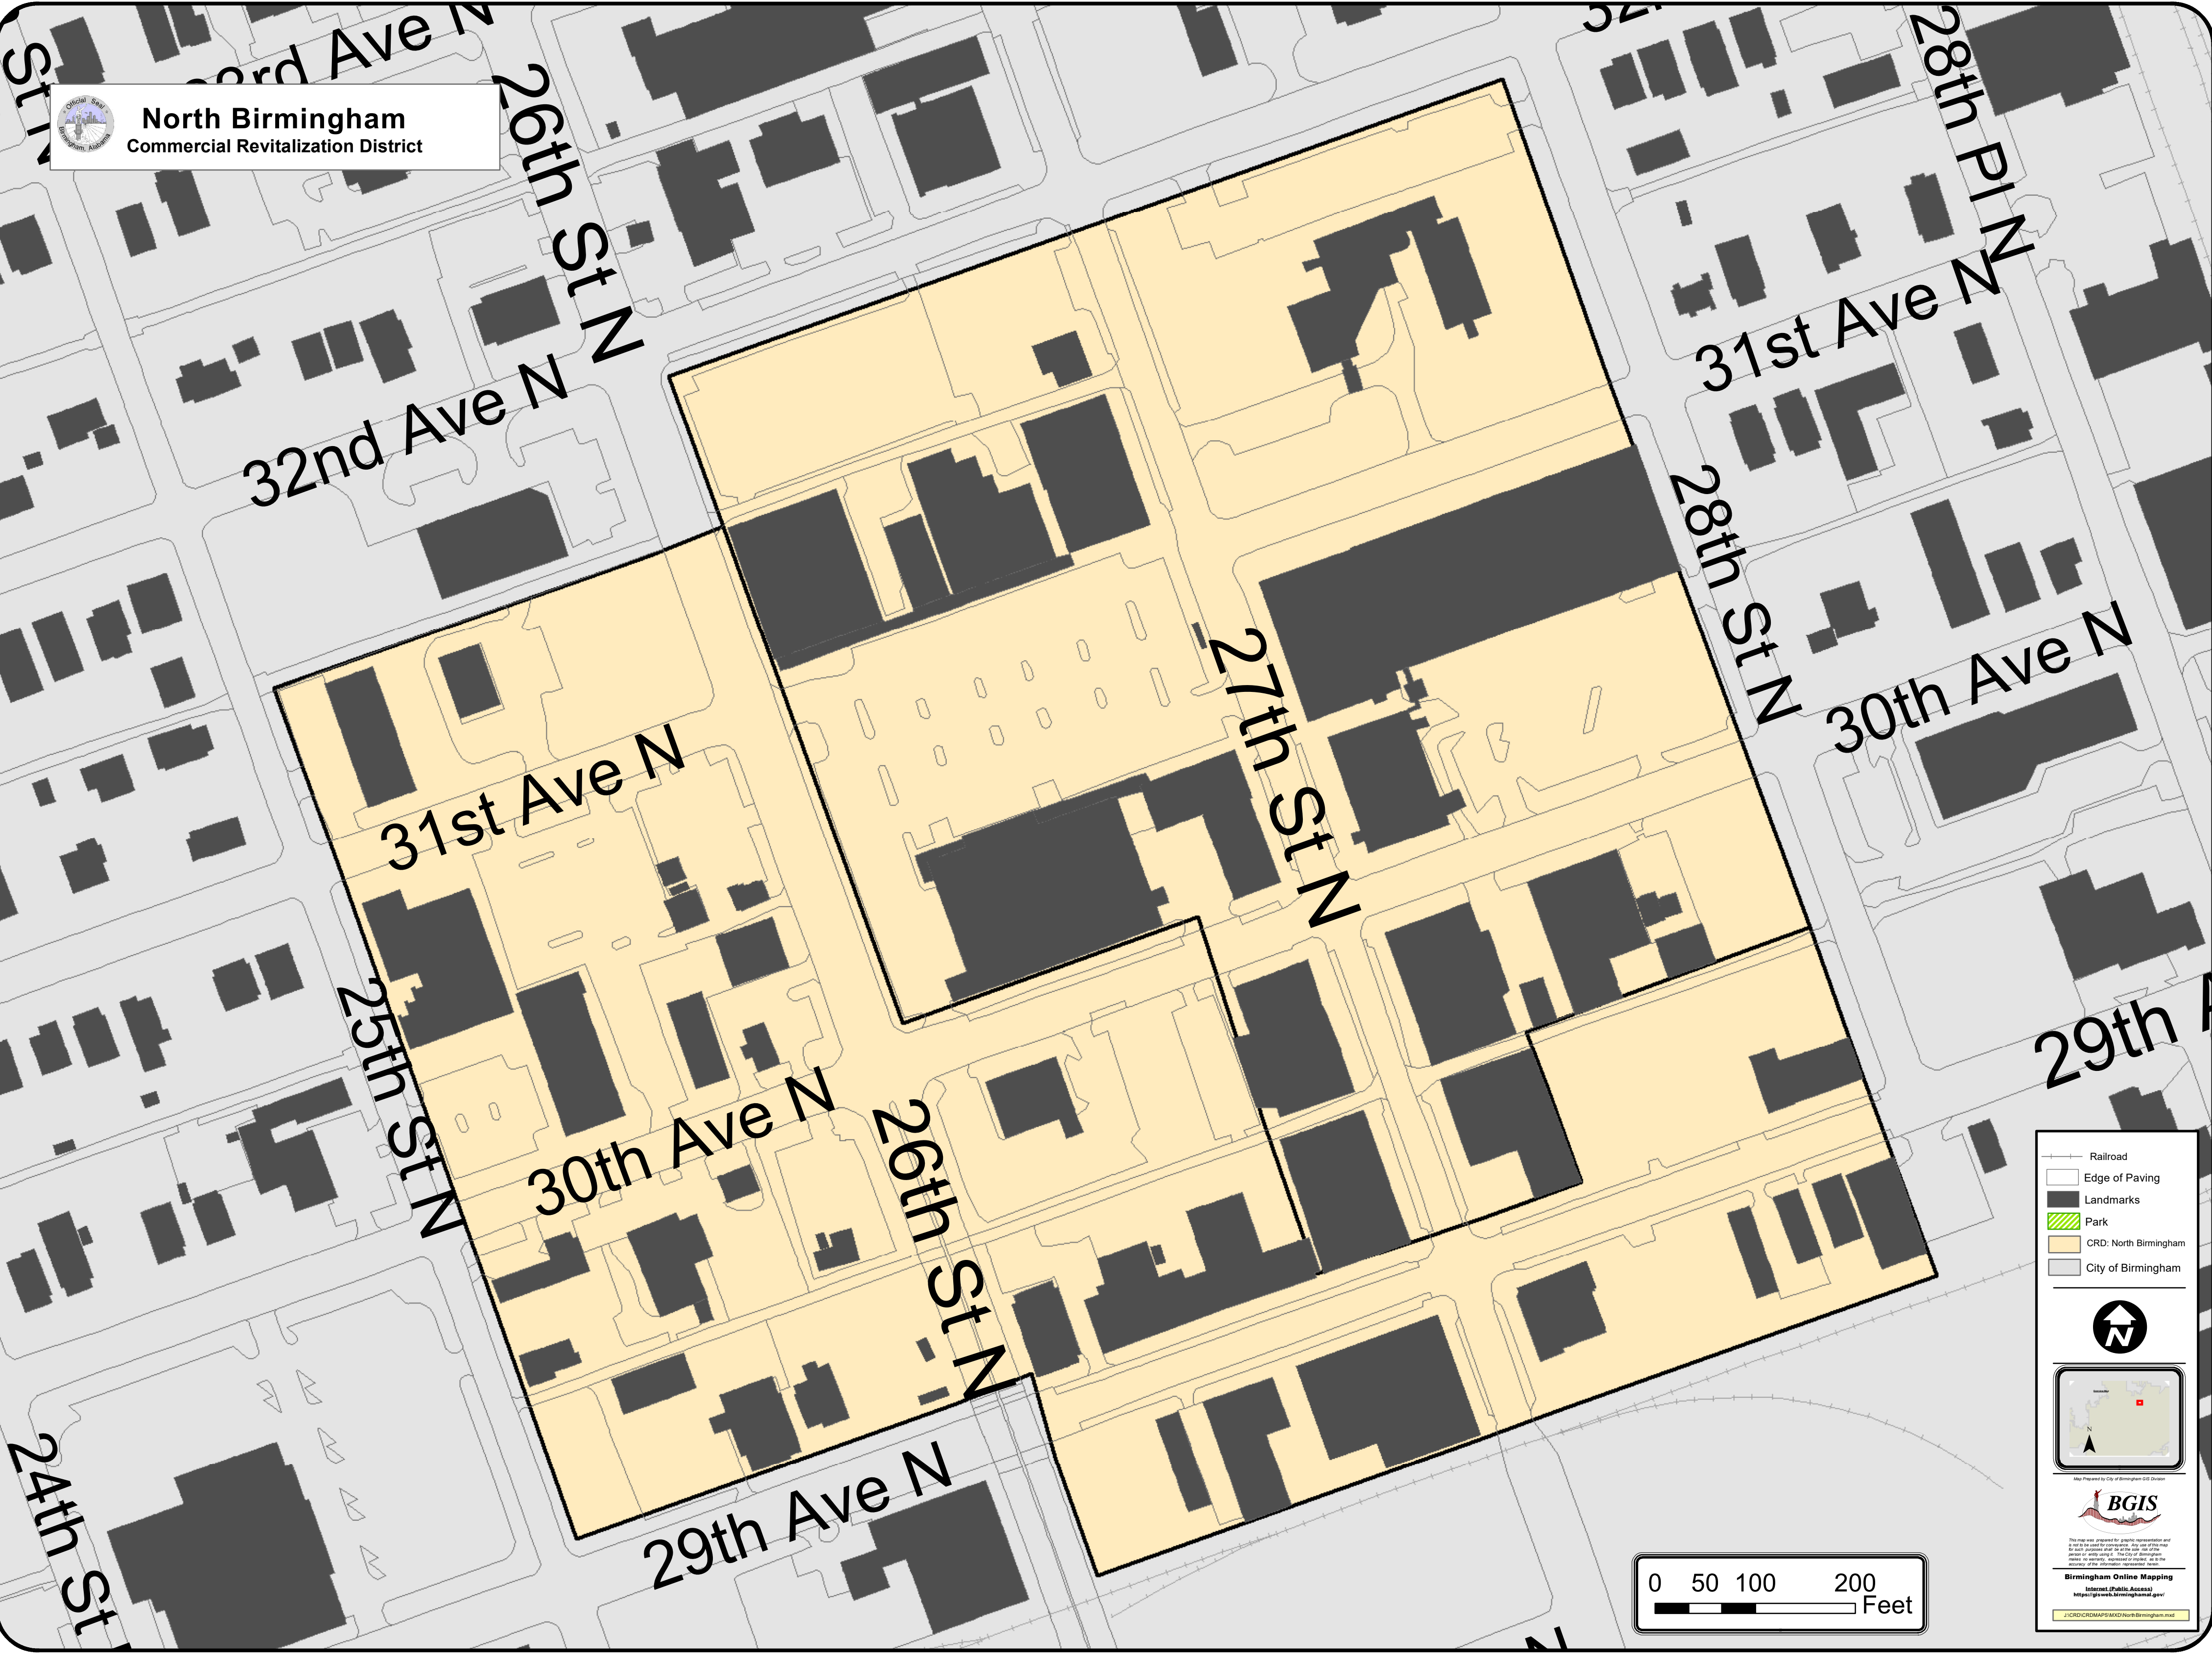

North Birmingham
Commercial Revitalization District

- Railroad
- Edge of Paving
- Landmarks
- Park
- CRD: North Birmingham
- City of Birmingham

J:\CRD\CRD\MAPS\MXD\NorthBirmingham.mxd