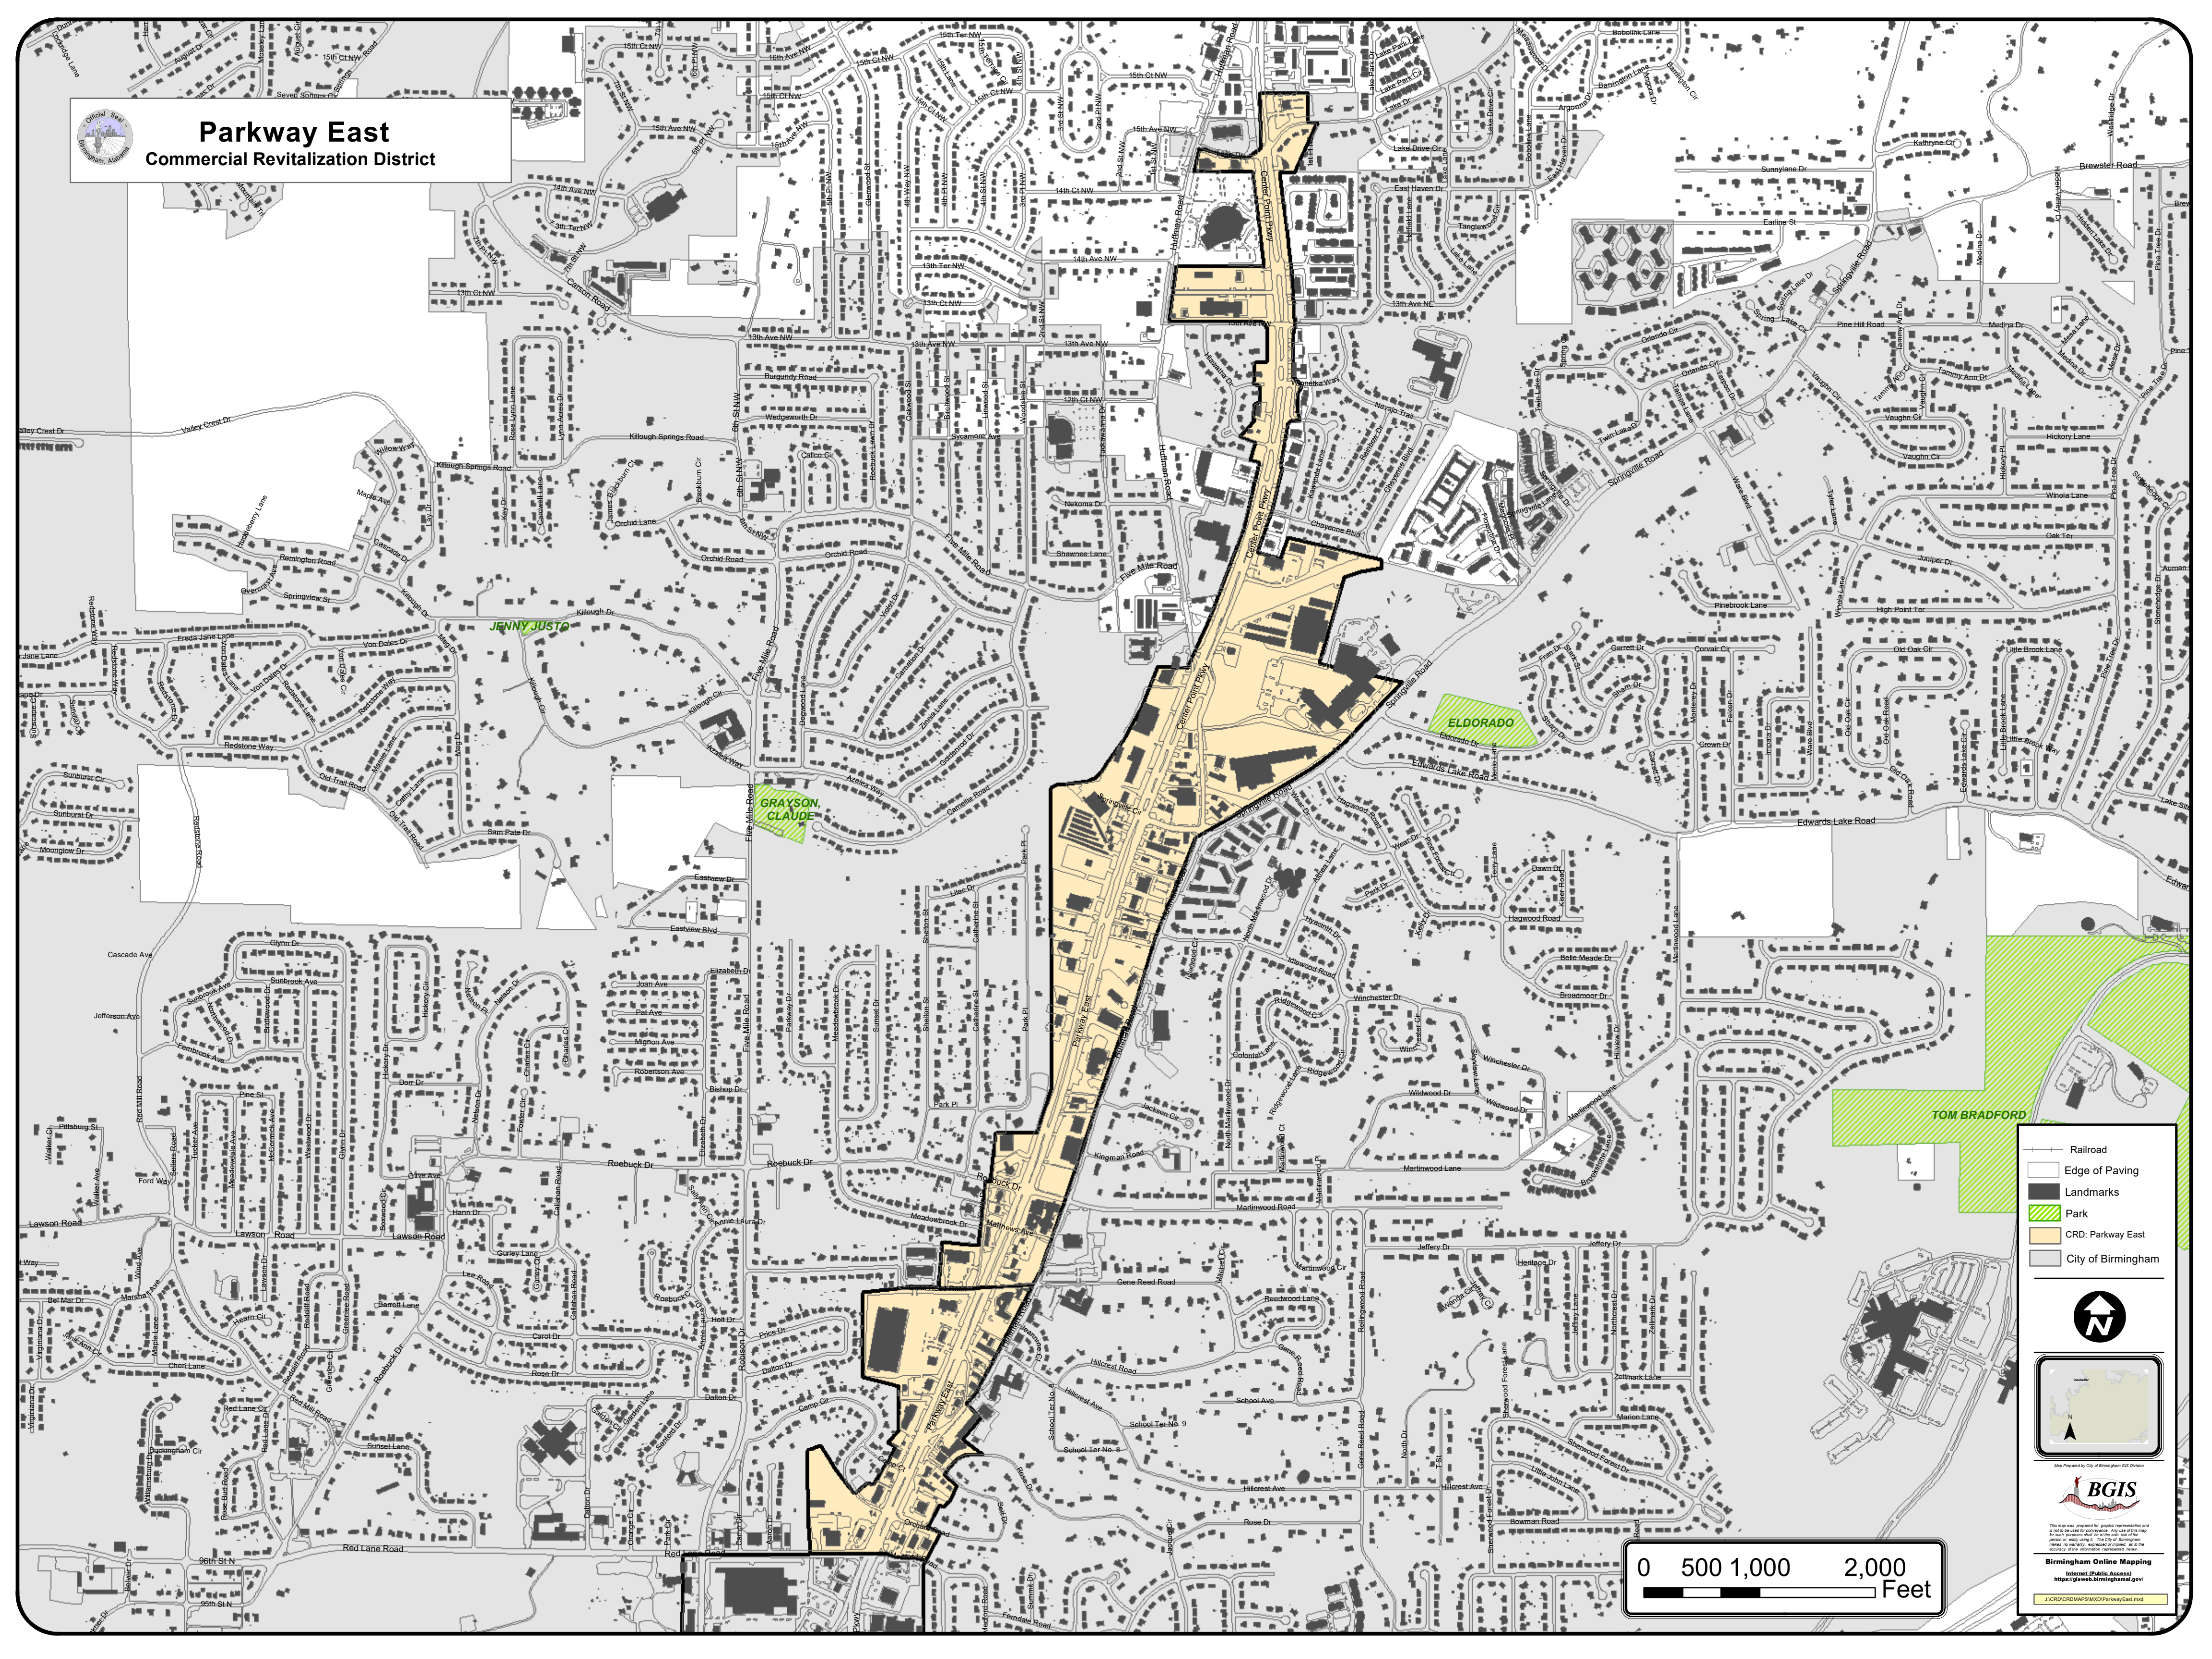

Parkway East Commercial Revitalization District

- Railroad
- Edge of Paving
- Landmarks
- Park
- CRD: Parkway East
- City of Birmingham

J:\CRD\CROMAPS\MXD\ParkwayEast.mxd