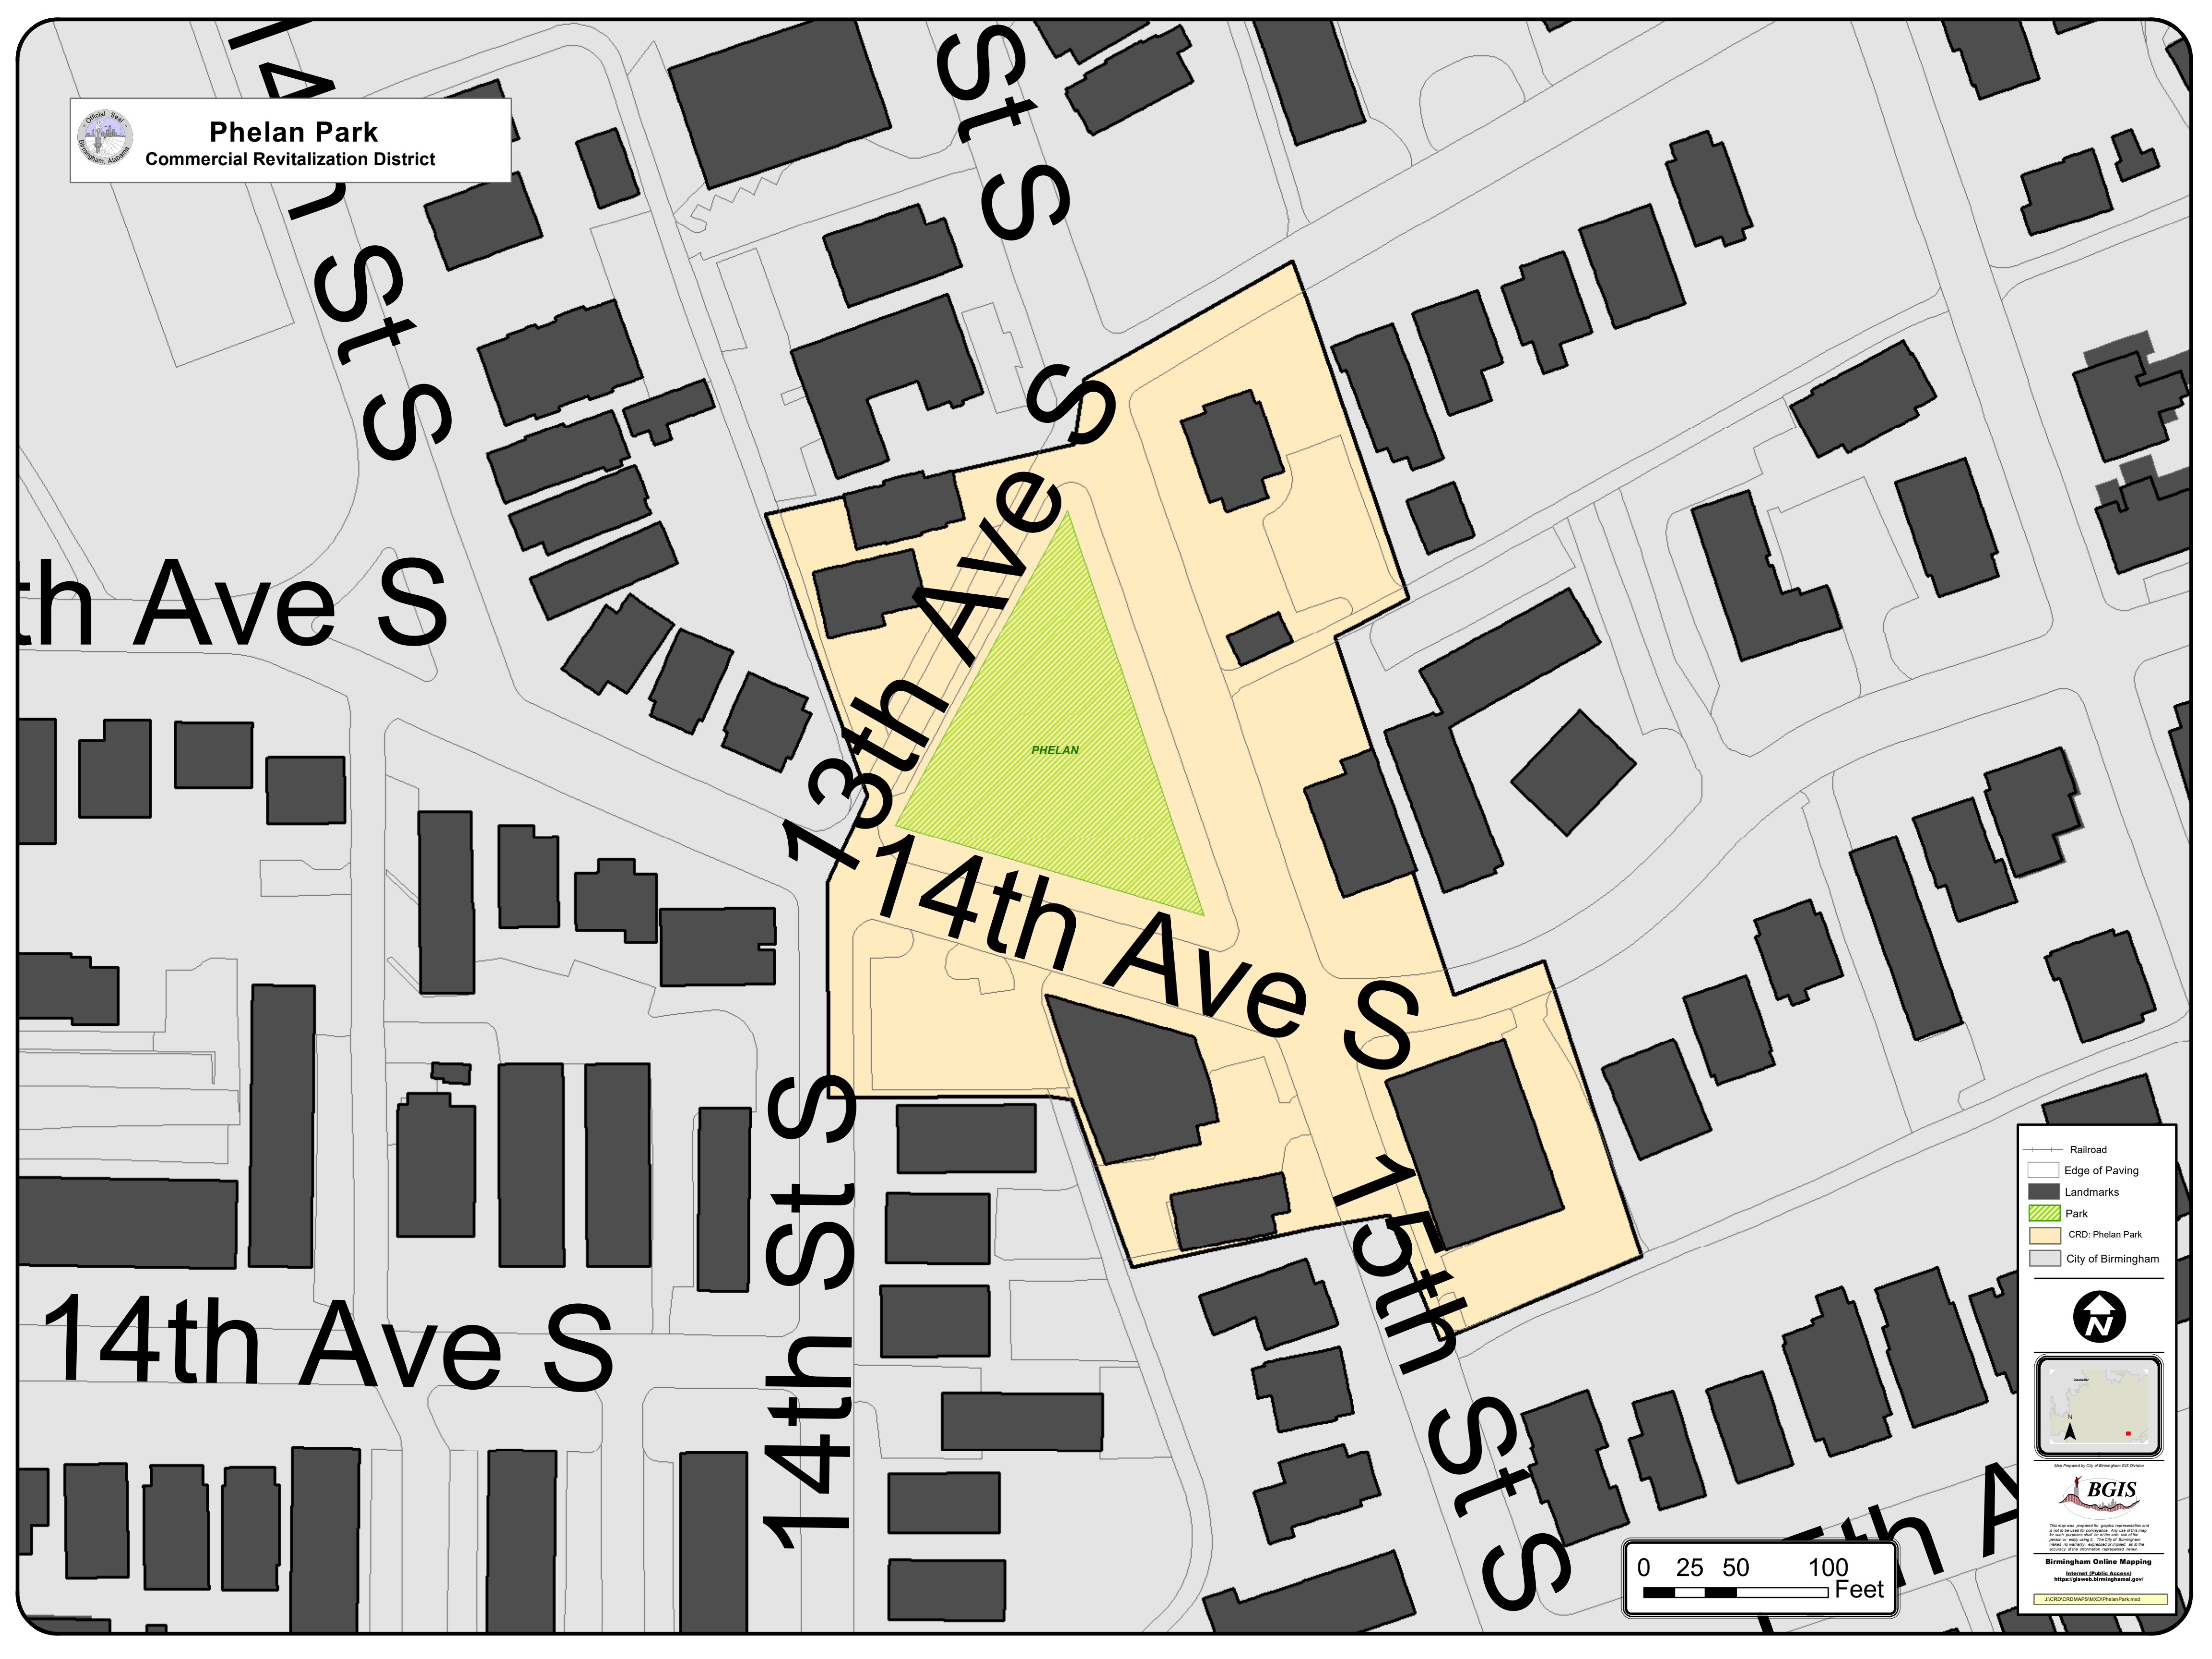

Phelan Park
Commercial Revitalization District

- Railroad
- Edge of Paving
- Landmarks
- Park
- CRD: Phelan Park
- City of Birmingham

J:\CRD\CRDMAPS\MXD\PhelanPark.mxd