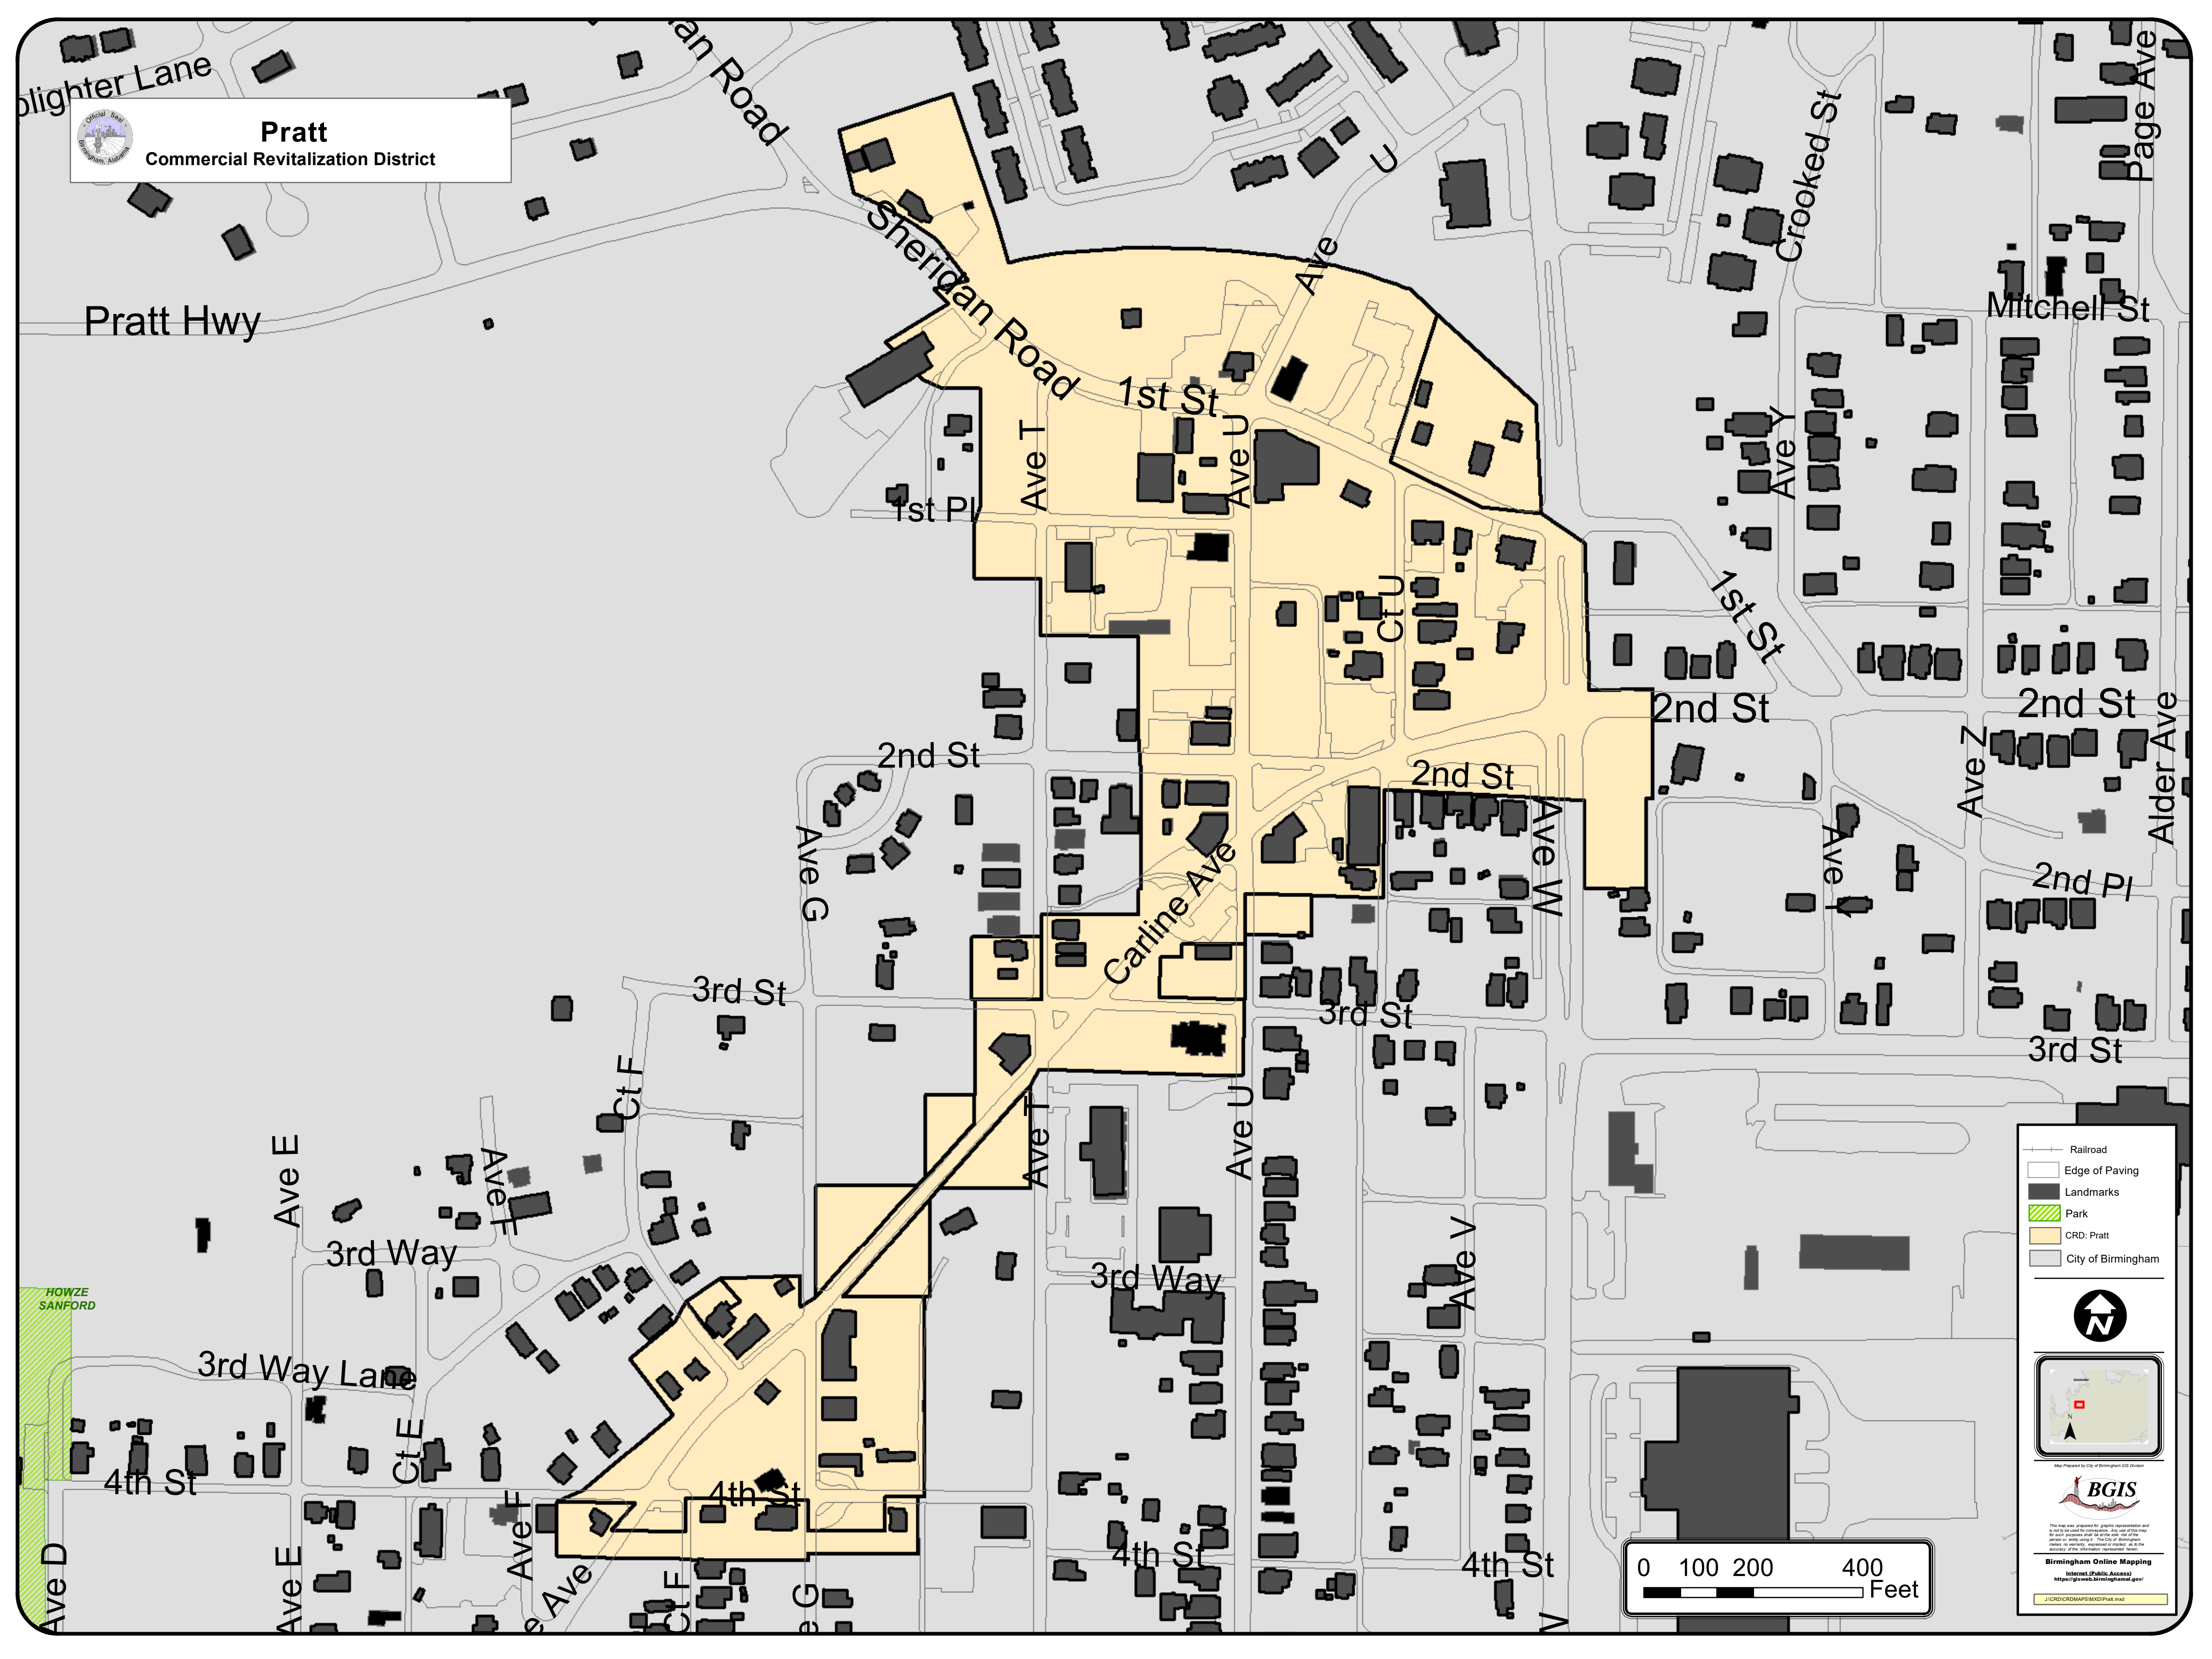

Pratt

Commercial Revitalization District

- Railroad
- Edge of Paving
- Landmarks
- Park
- CRD-Pratt
- City of Birmingham

Birmingham Online Mapping

J:\CRD\CRCMAPS\MXD\Park.mxd