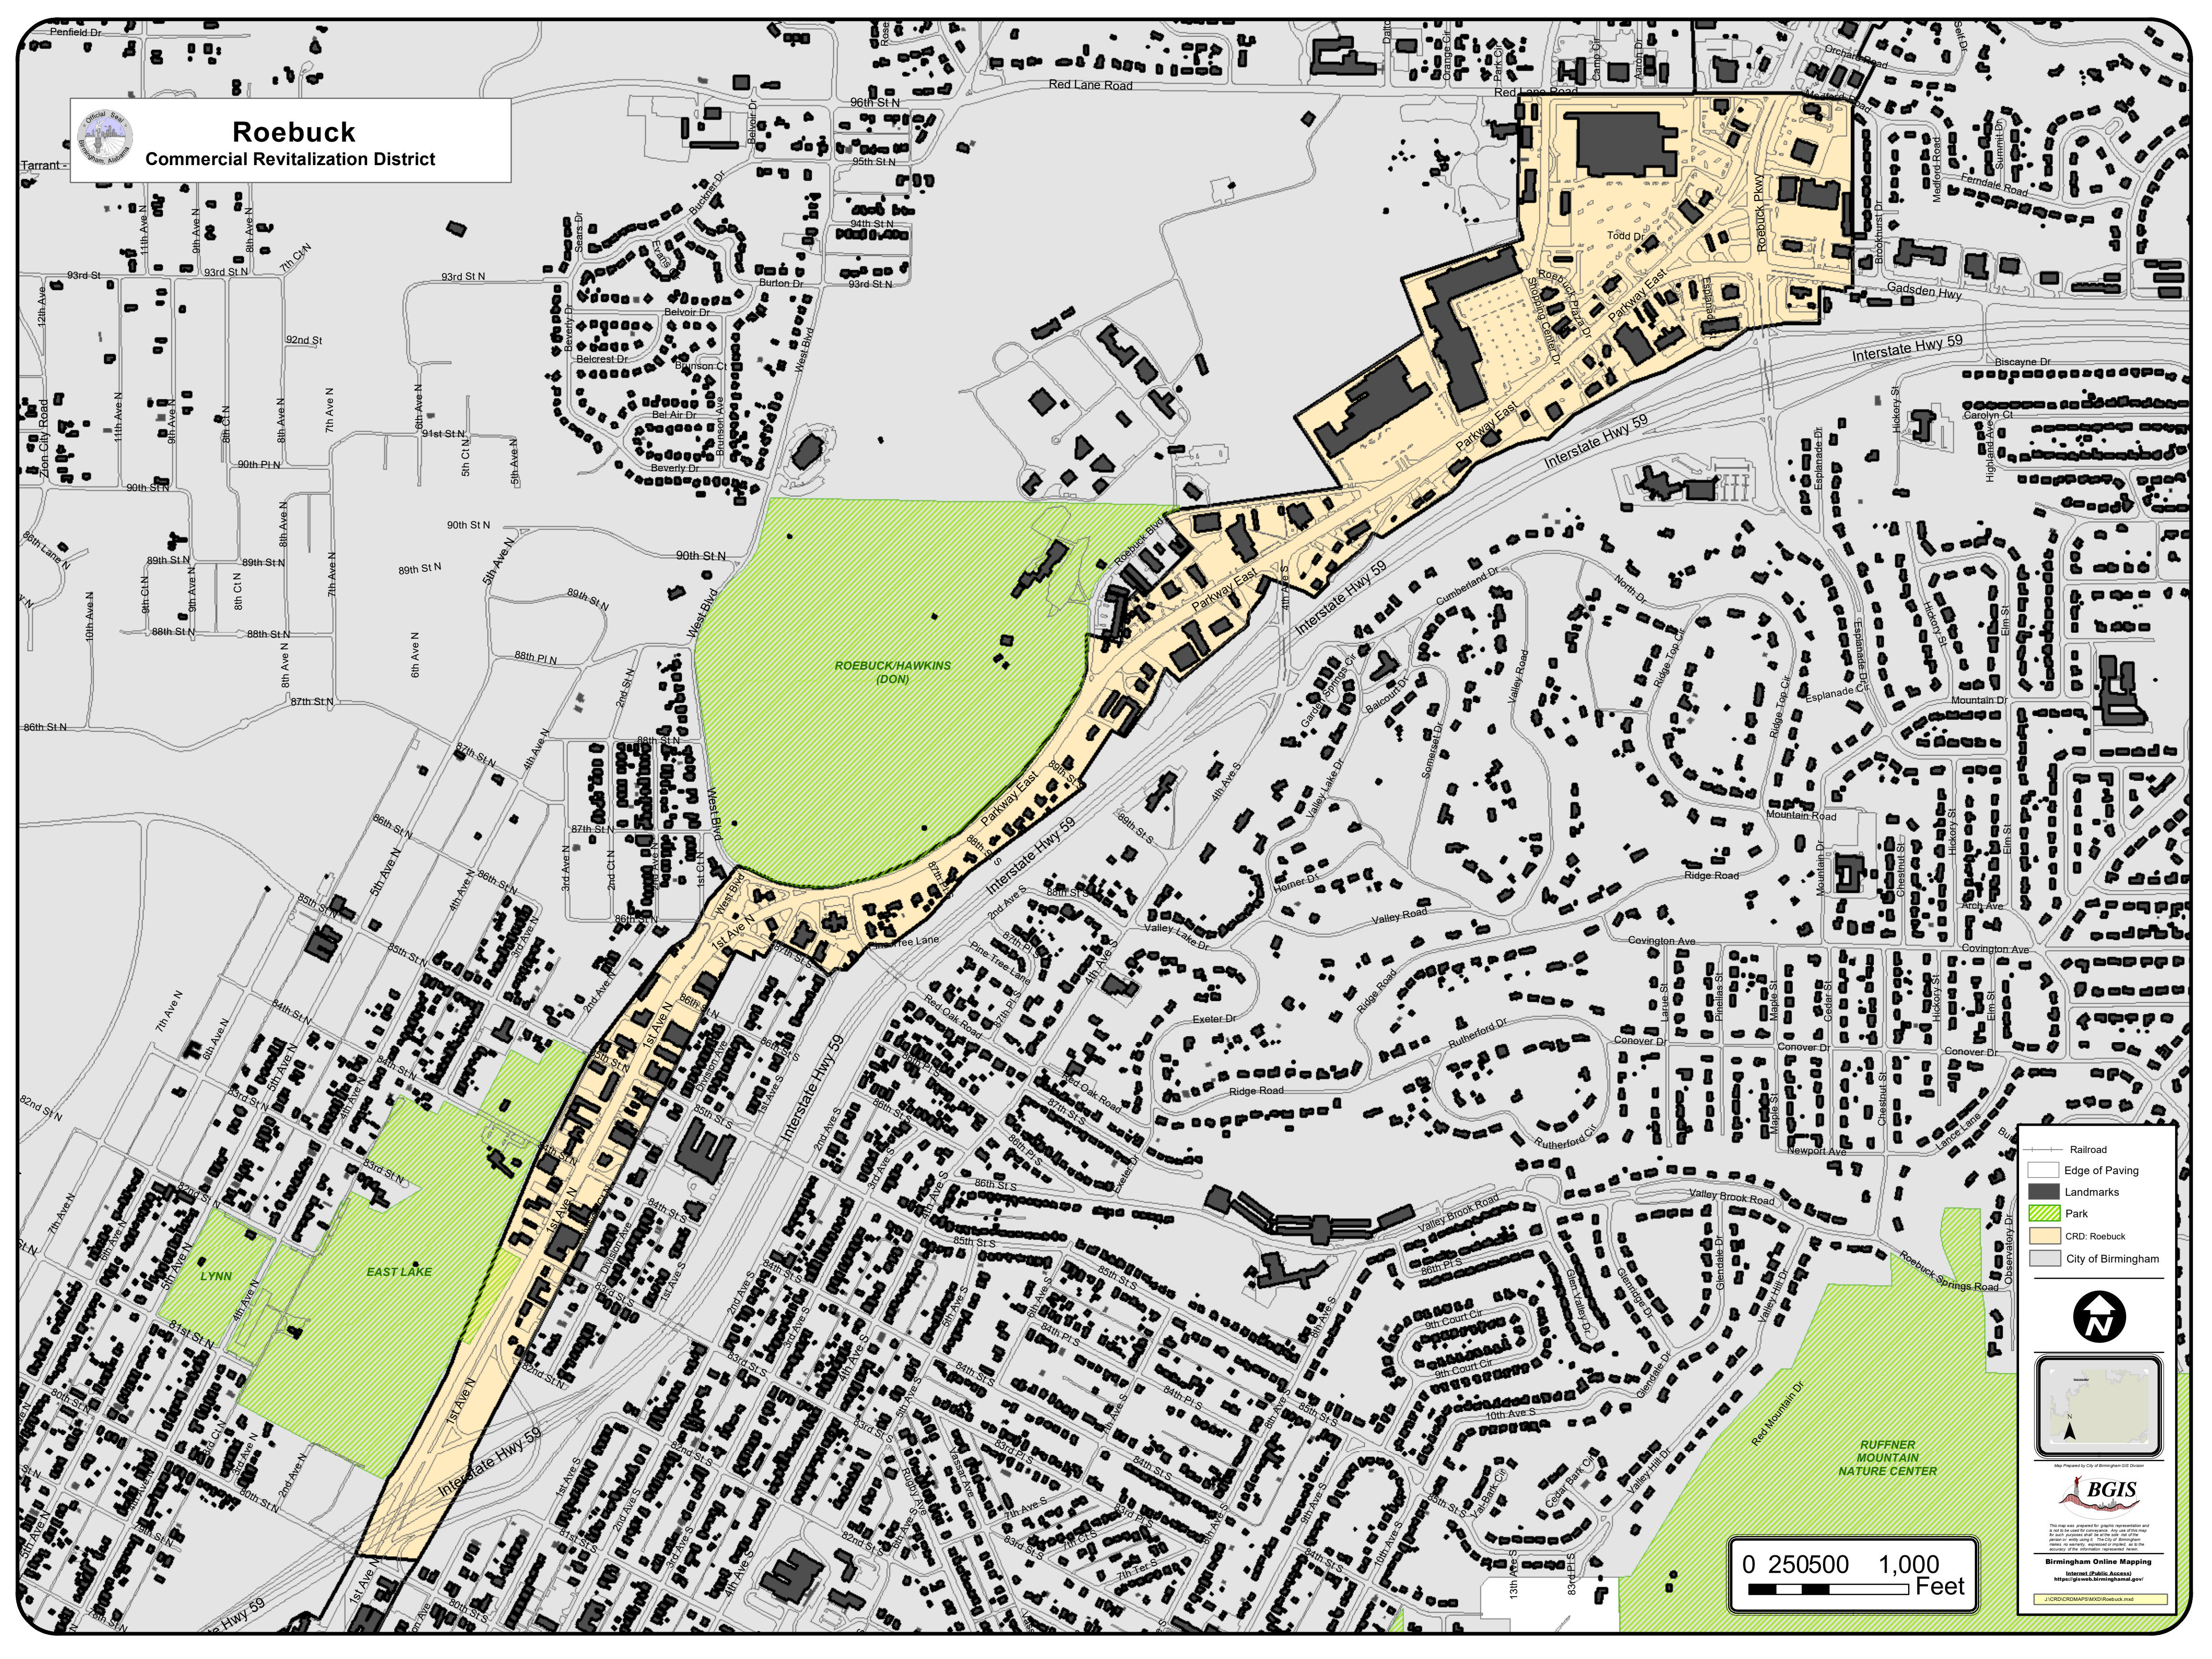

Roebuck Commercial Revitalization District

- Railroad
- Edge of Paving
- Landmarks
- Park
- CRD: Roebuck
- City of Birmingham

0 250 500 1,000 Feet