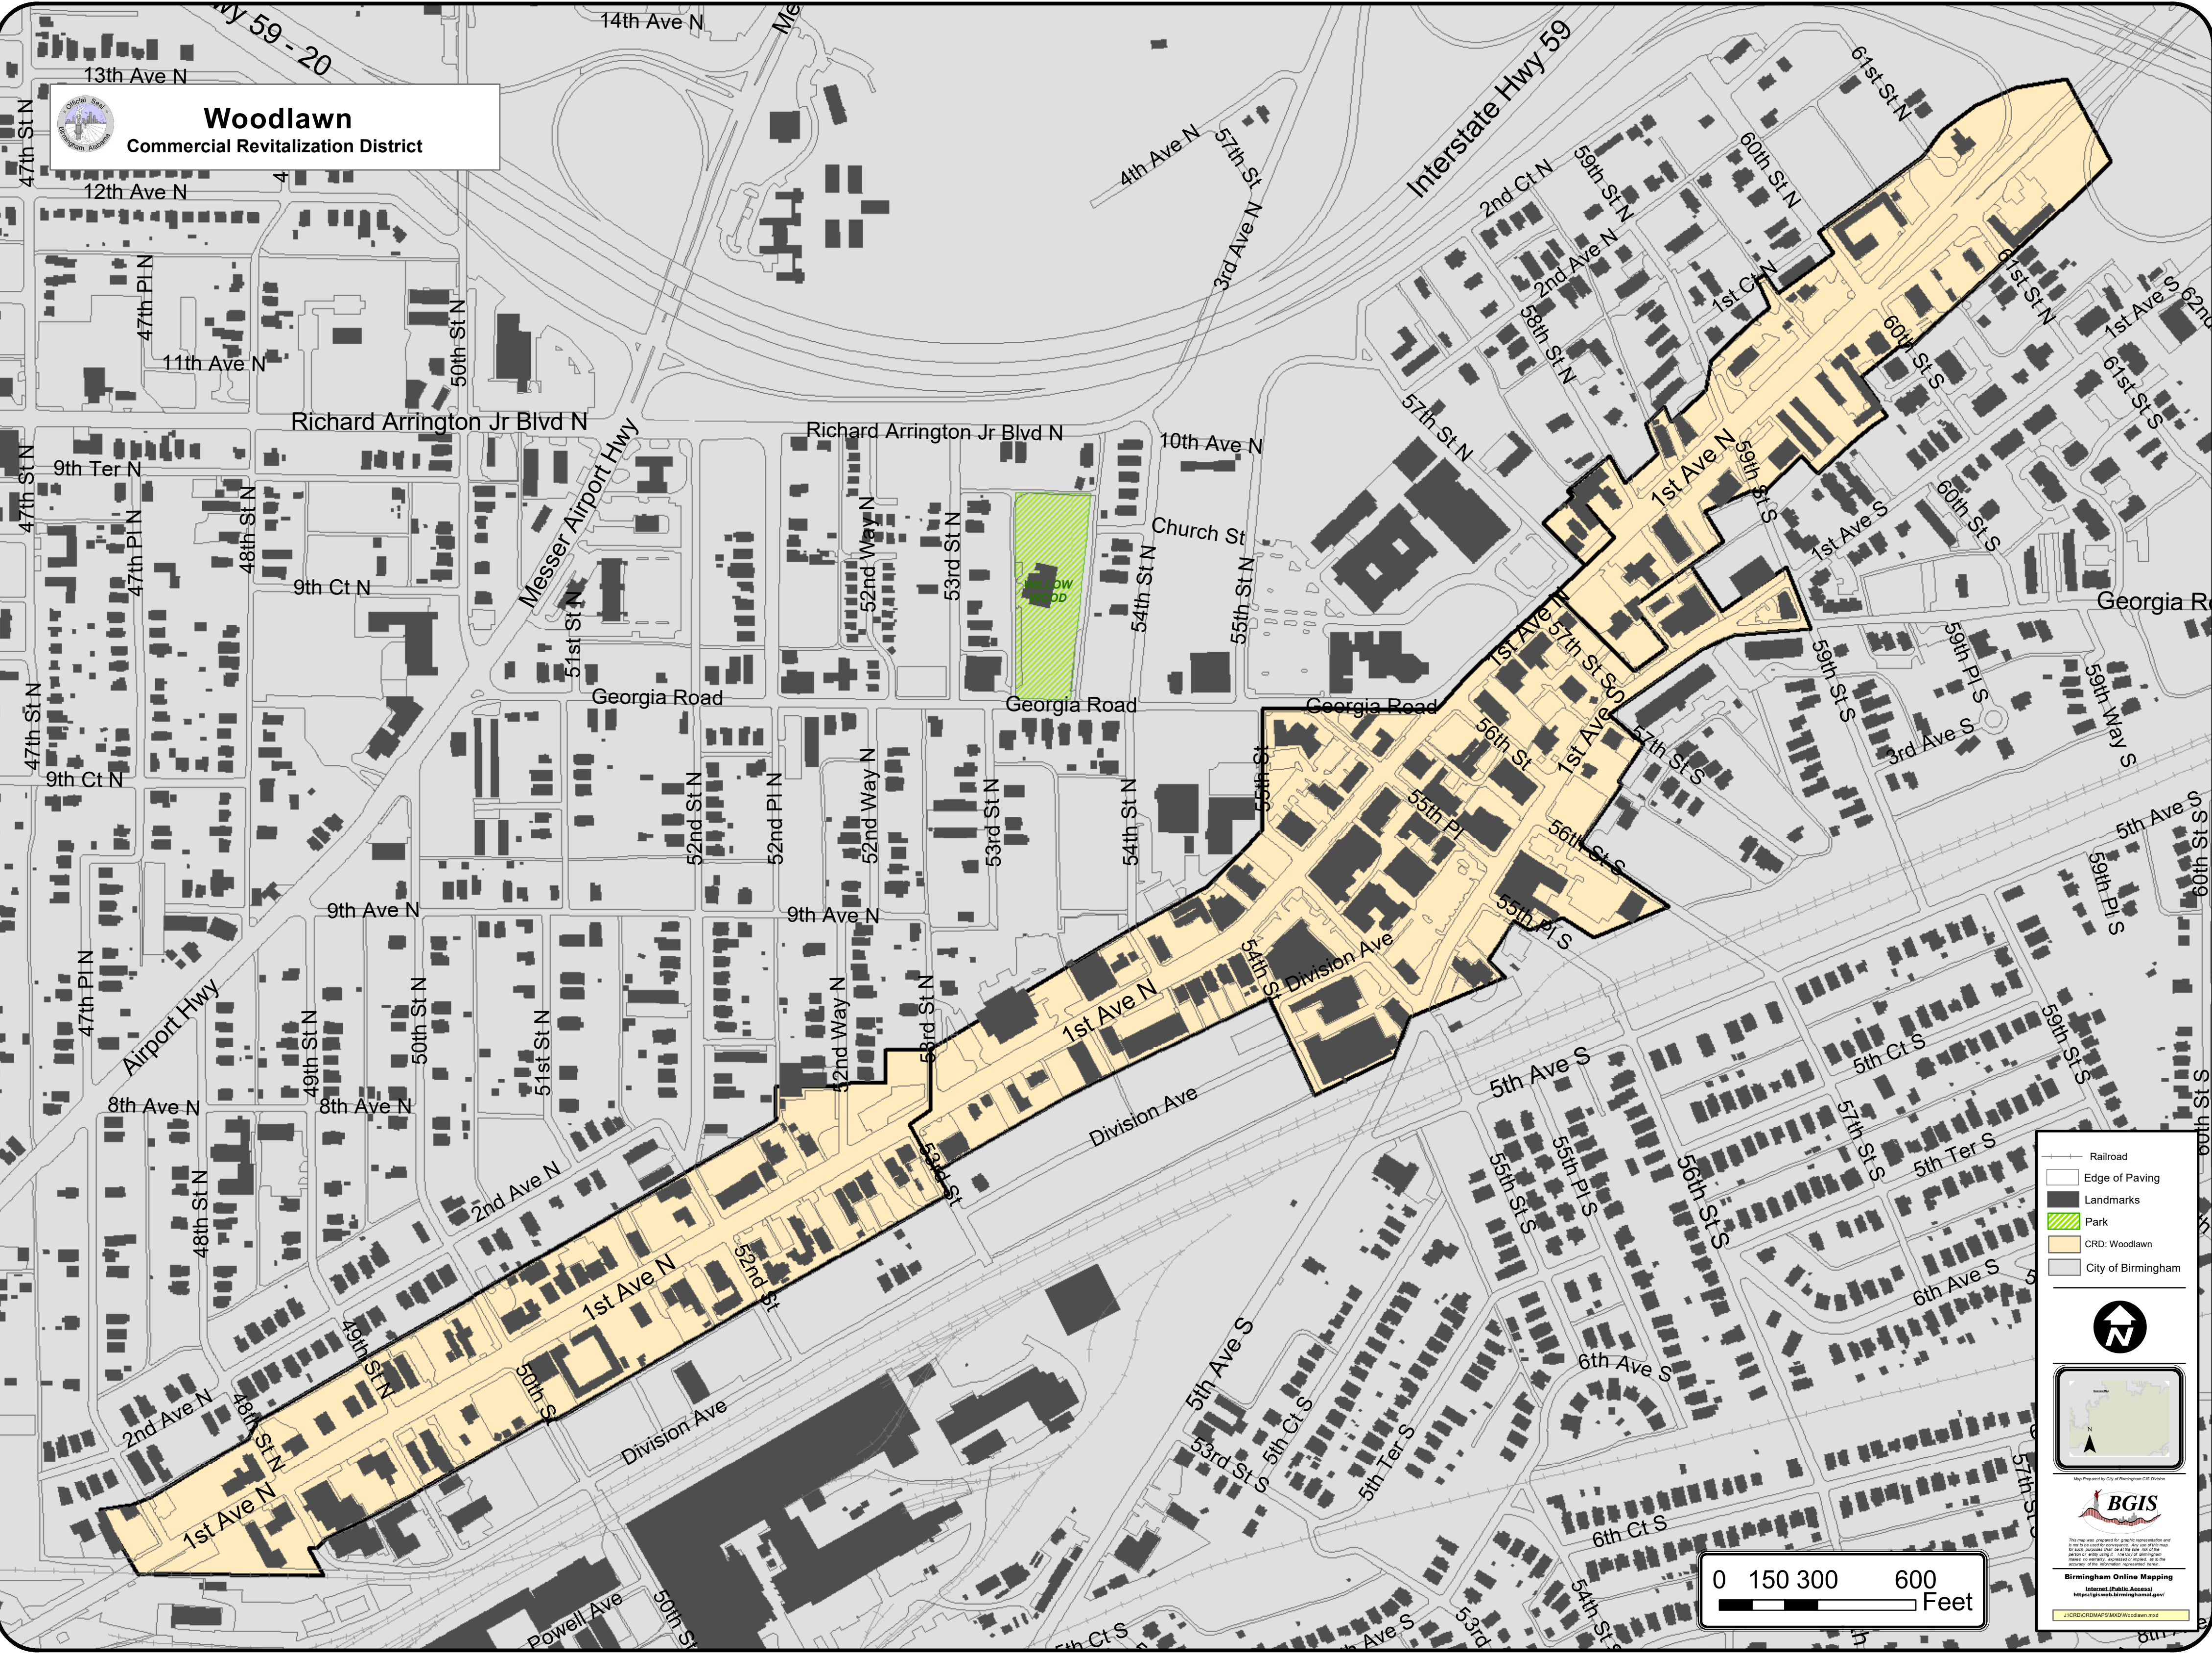

Woodlawn

Commercial Revitalization District

- Railroad
- Edge of Paving
- Landmarks
- Park
- CRD: Woodlawn
- City of Birmingham

Birmingham Online Mapping
Internet (Public Access)
<http://gisweb.birminghamal.gov/>

J:\CRD\CRCMAPS\BXD\Woodlawn.mxd