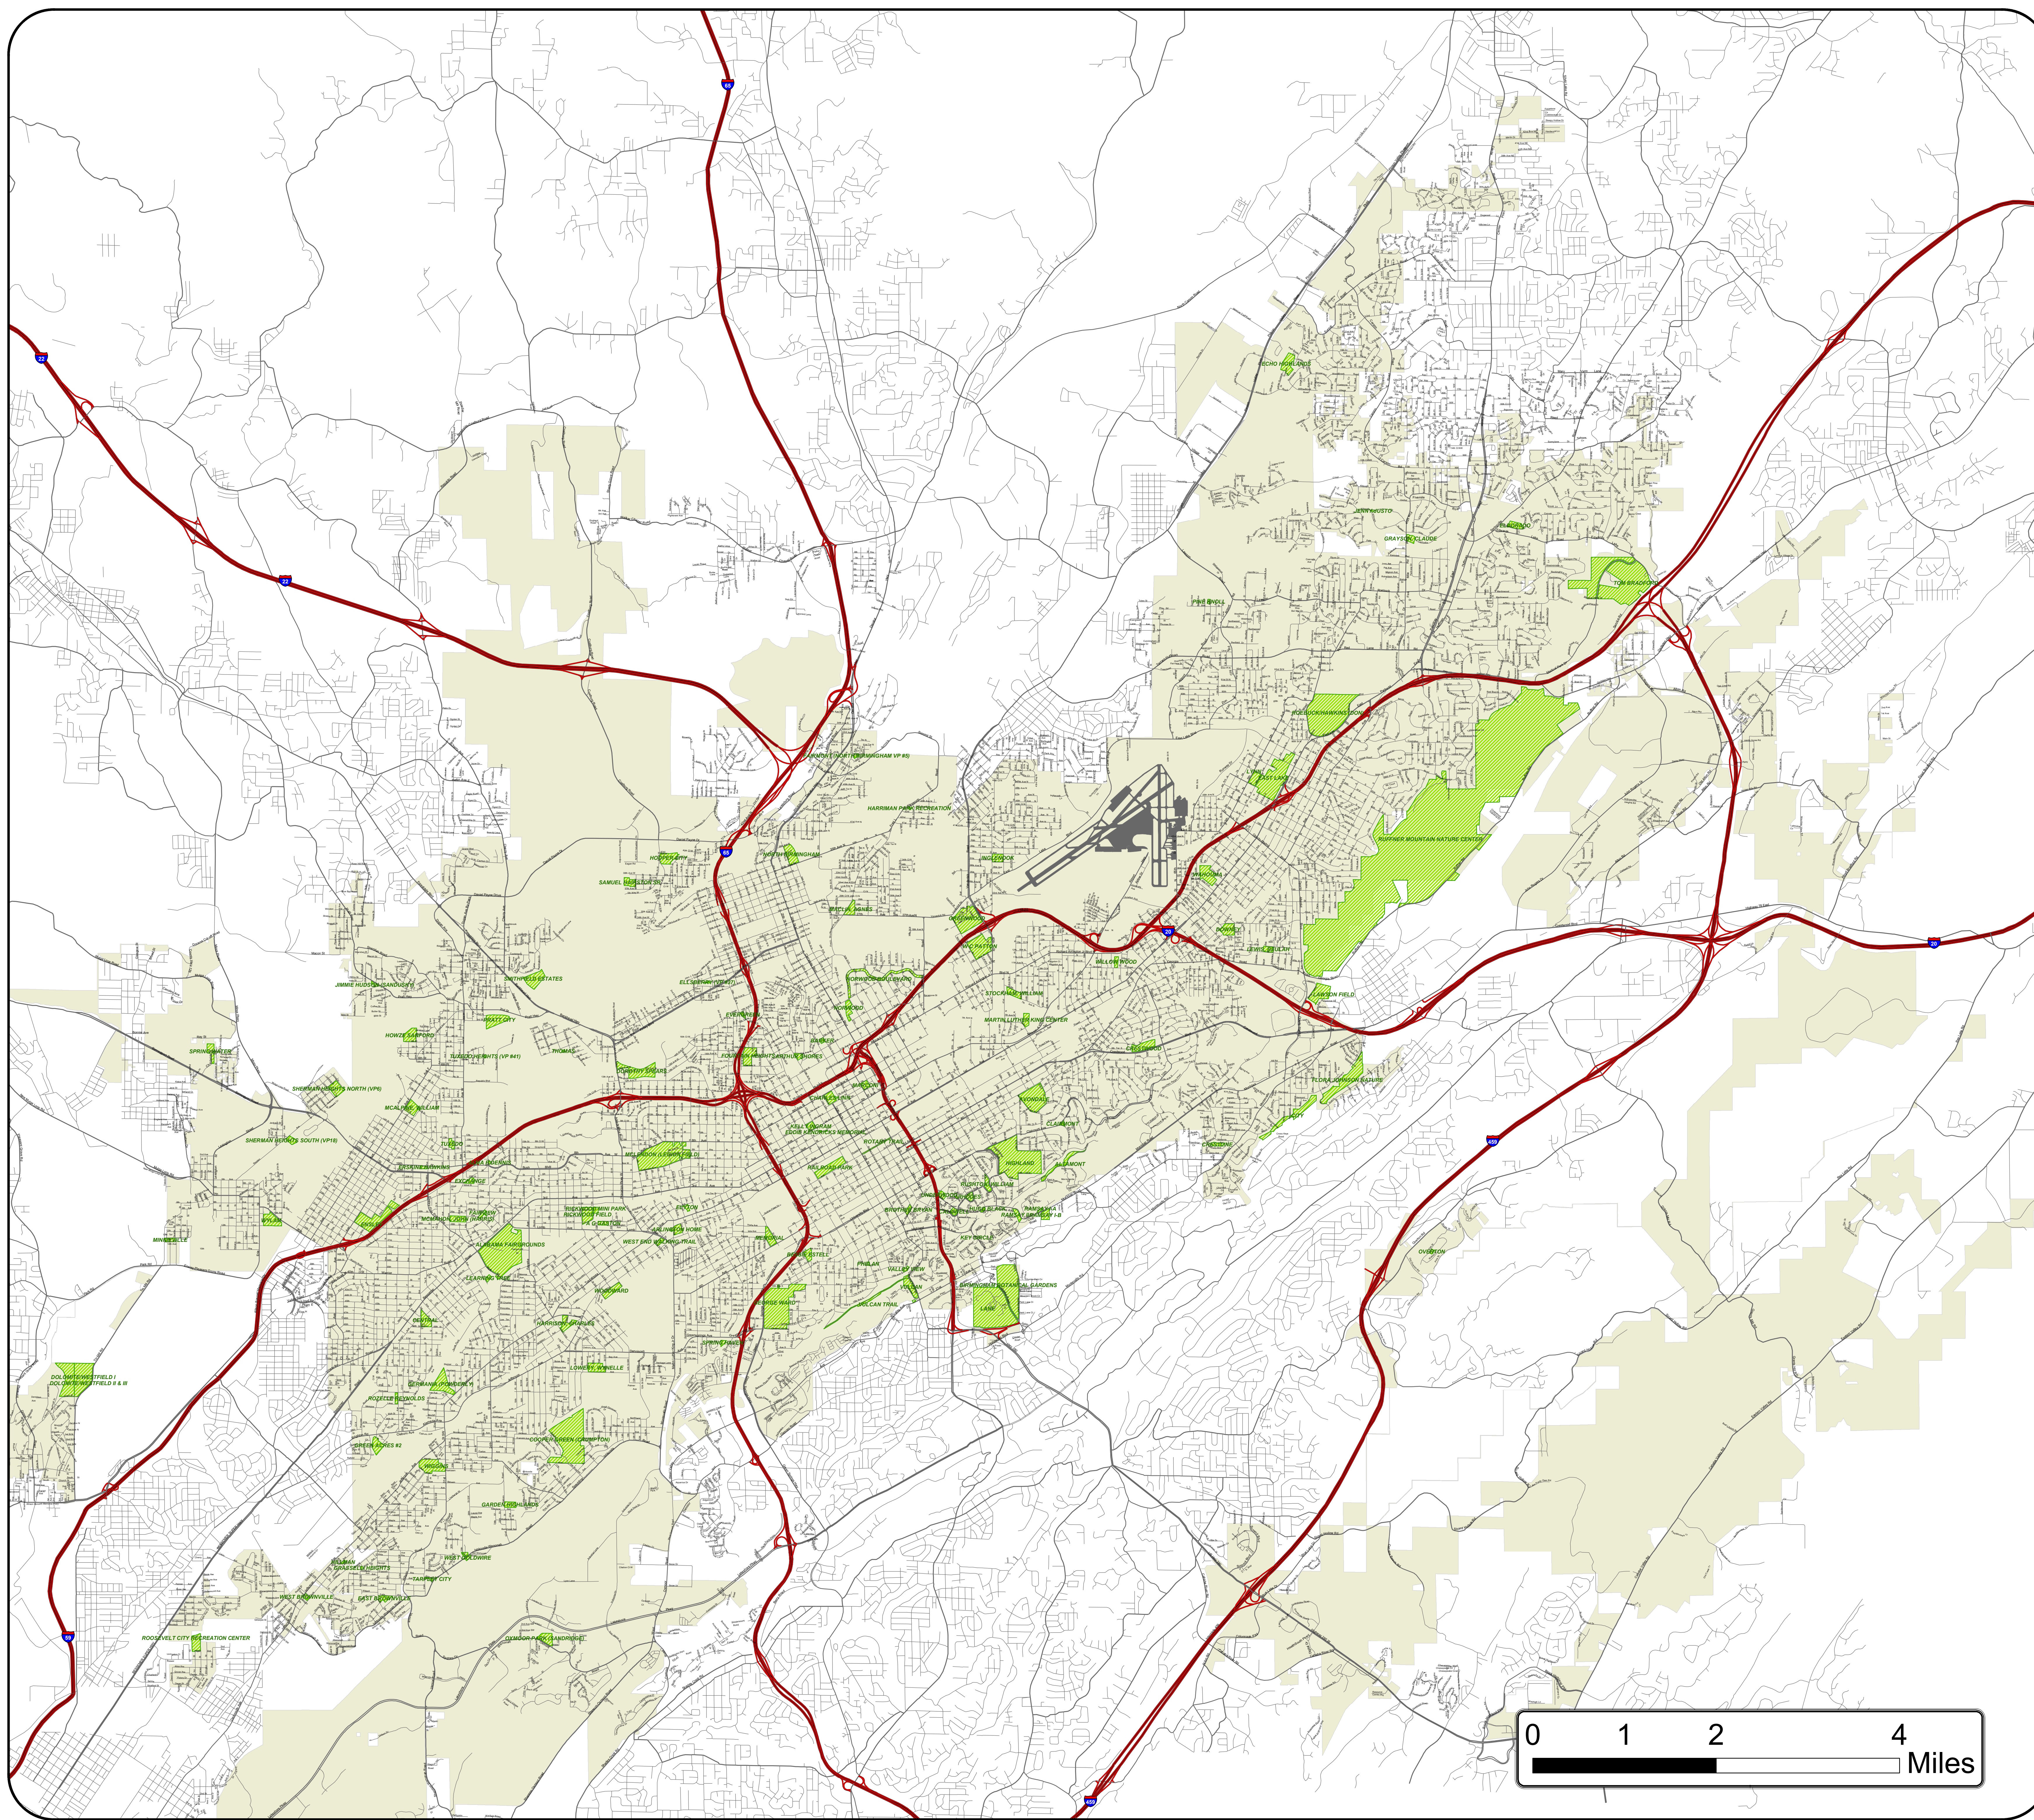

City of Birmingham

Legend

Street Centerline

- Limited Access
- Ramp
- Highway
- Arterial
- Local
- Park
- Airport
- City of Birmingham

Birmingham Online Mapping

Internet (Public Access)
<https://gisweb.birminghamal.gov/>