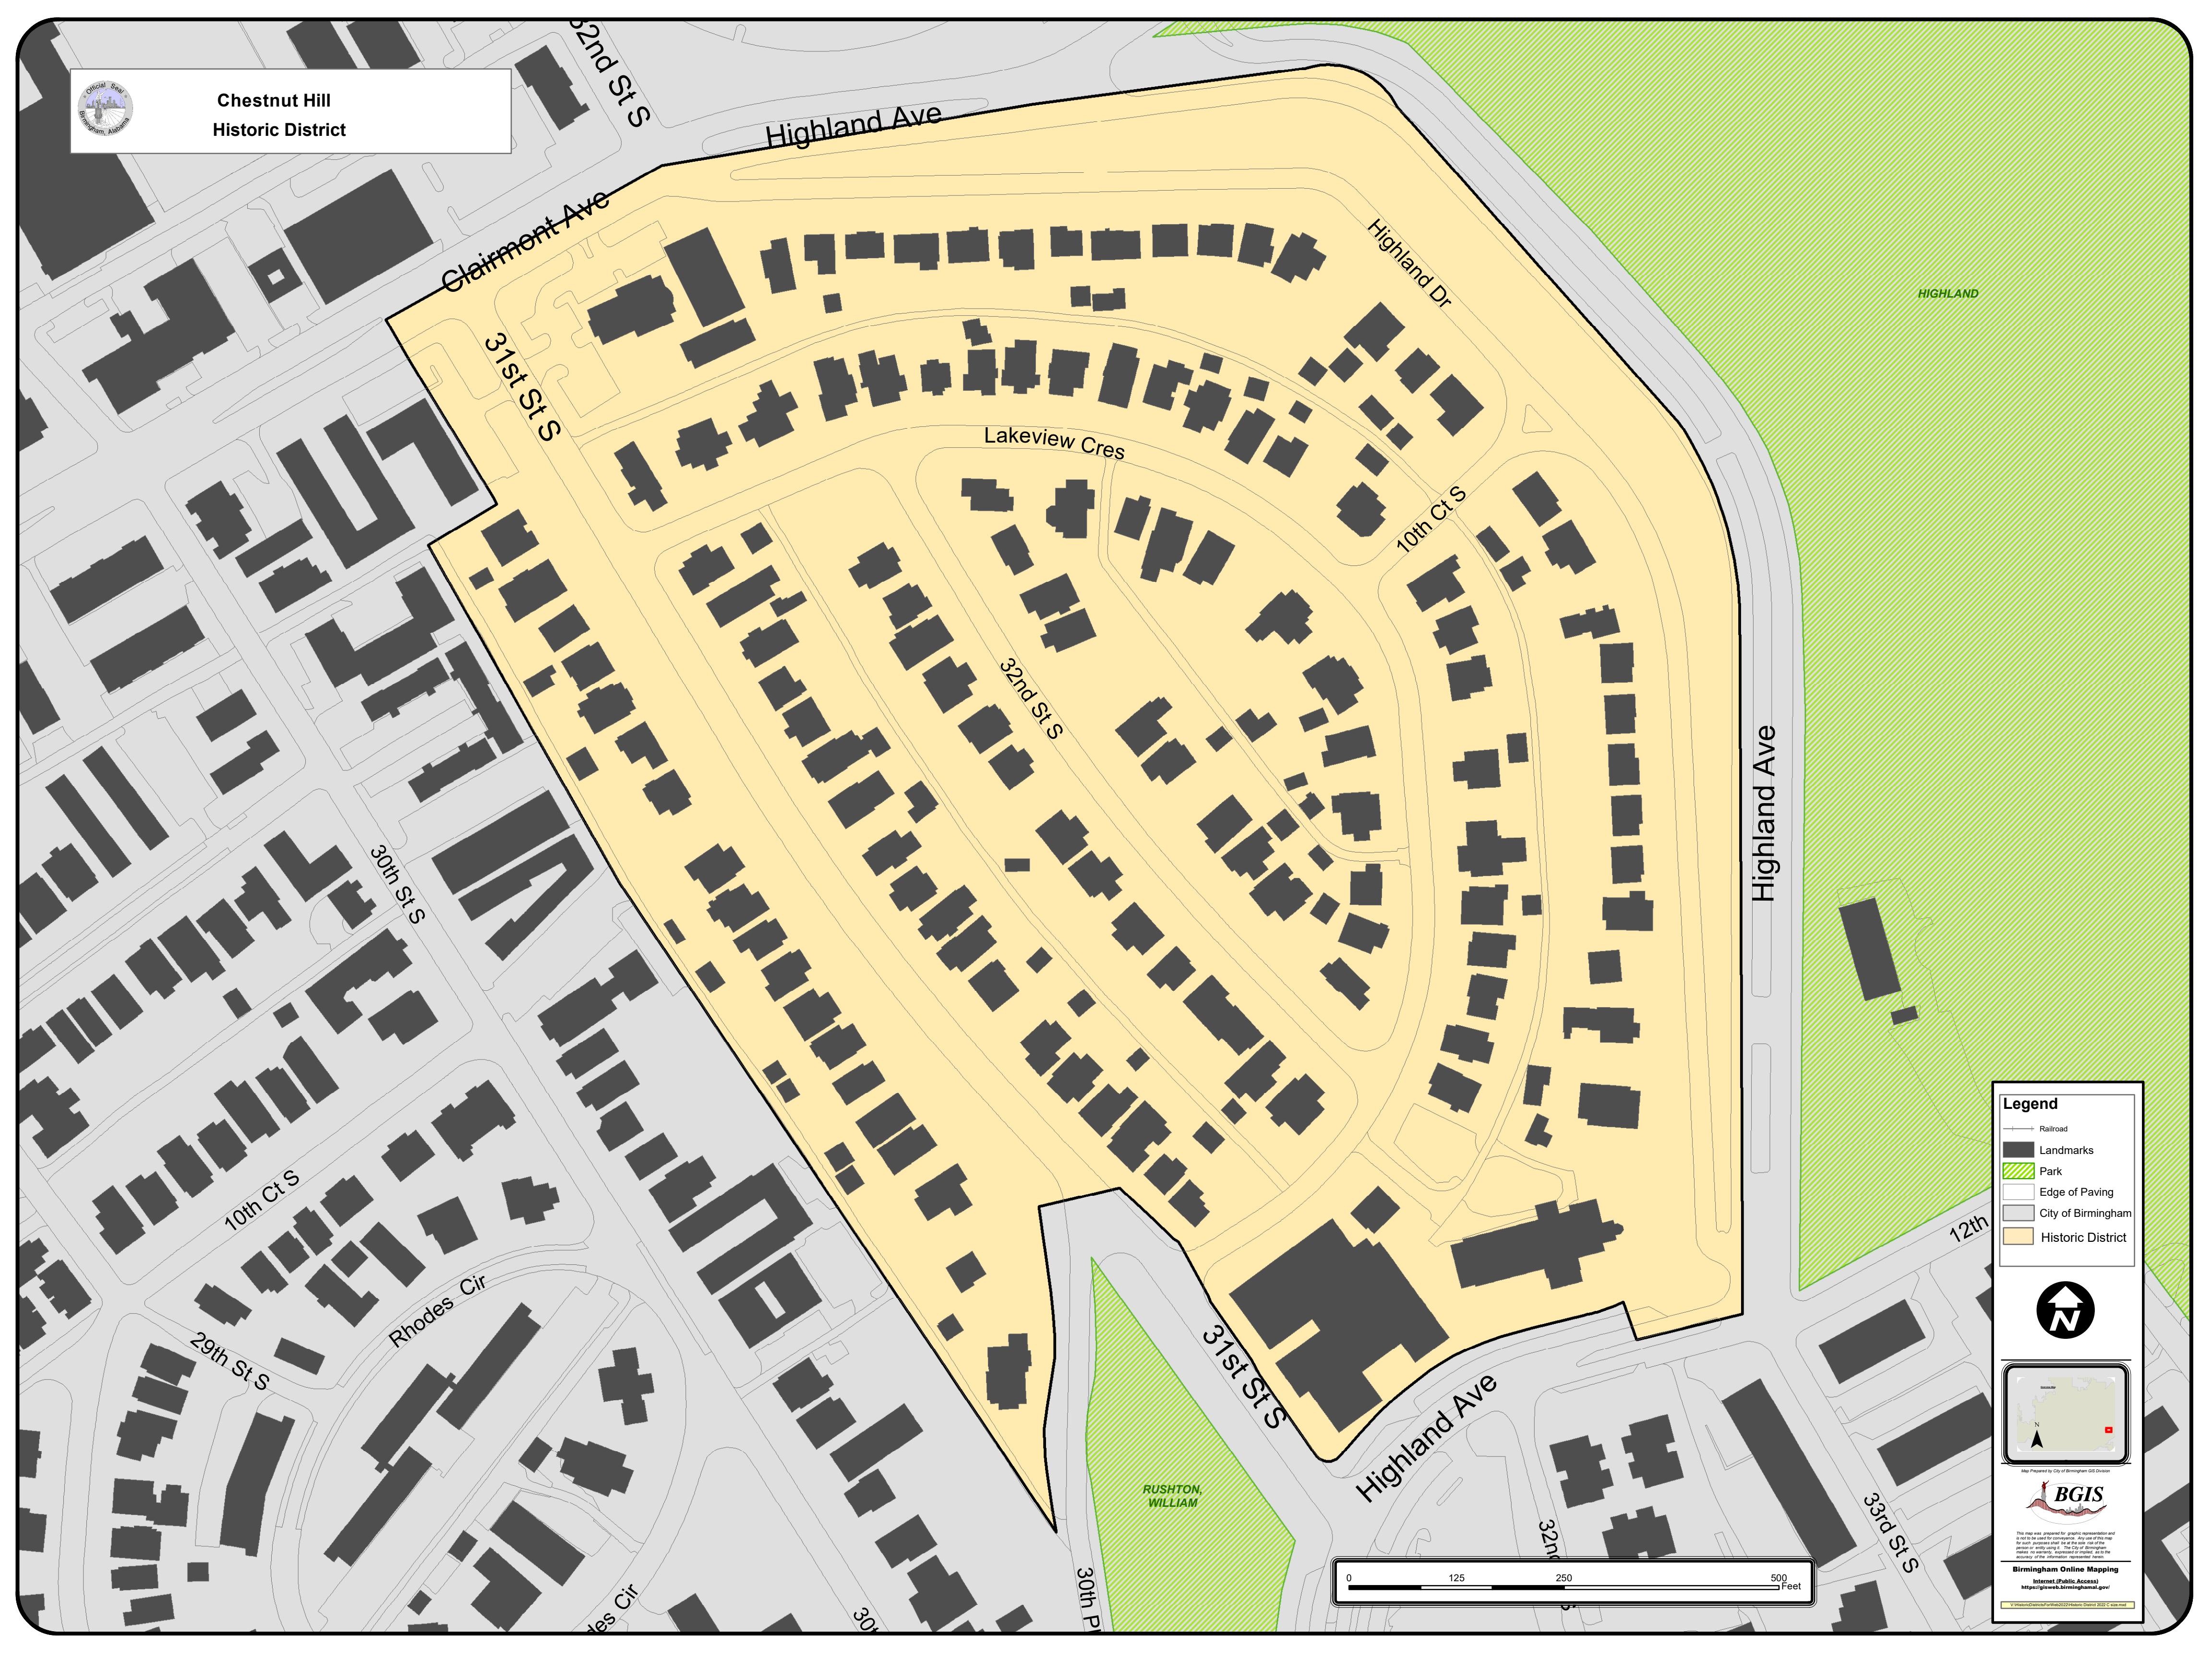

**Chestnut Hill
Historic District**

Legend

- Railroad
- Landmarks
- Park
- Edge of Paving
- City of Birmingham
- Historic District