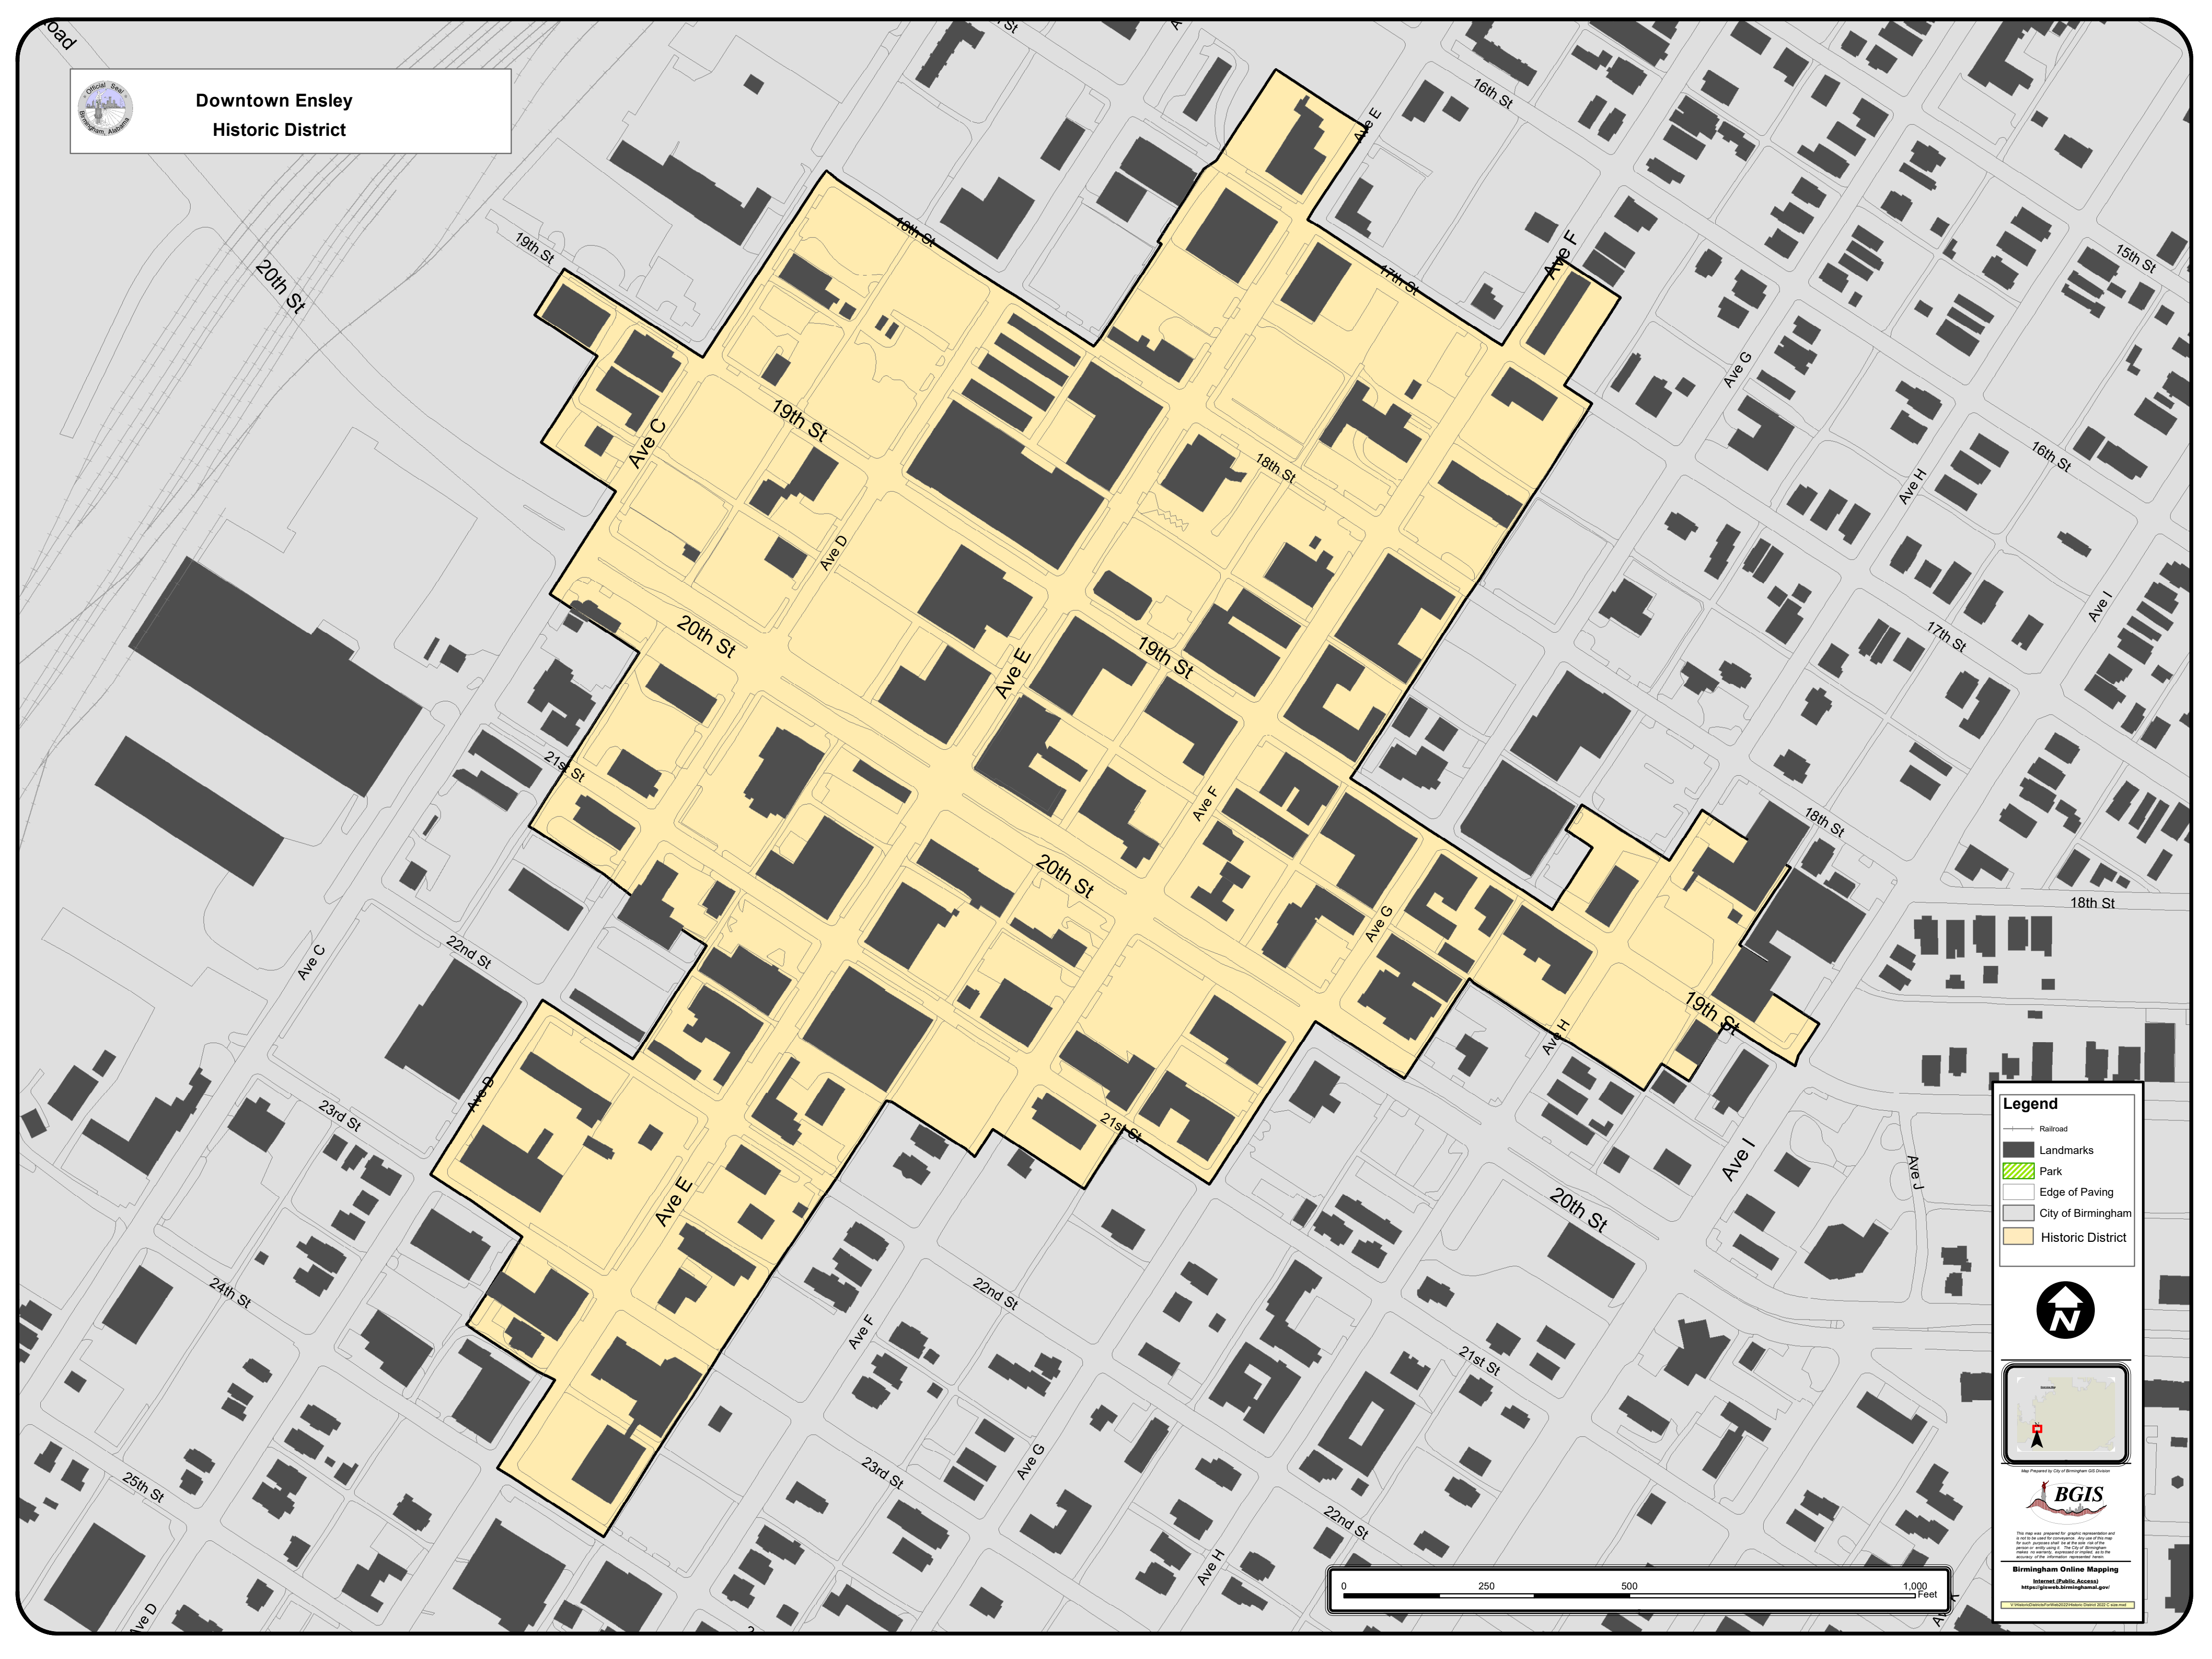

**Downtown Ensley
Historic District**

Legend

- Railroad
- Landmarks
- Park
- Edge of Paving
- City of Birmingham
- Historic District

©2023 City of Birmingham GIS Division