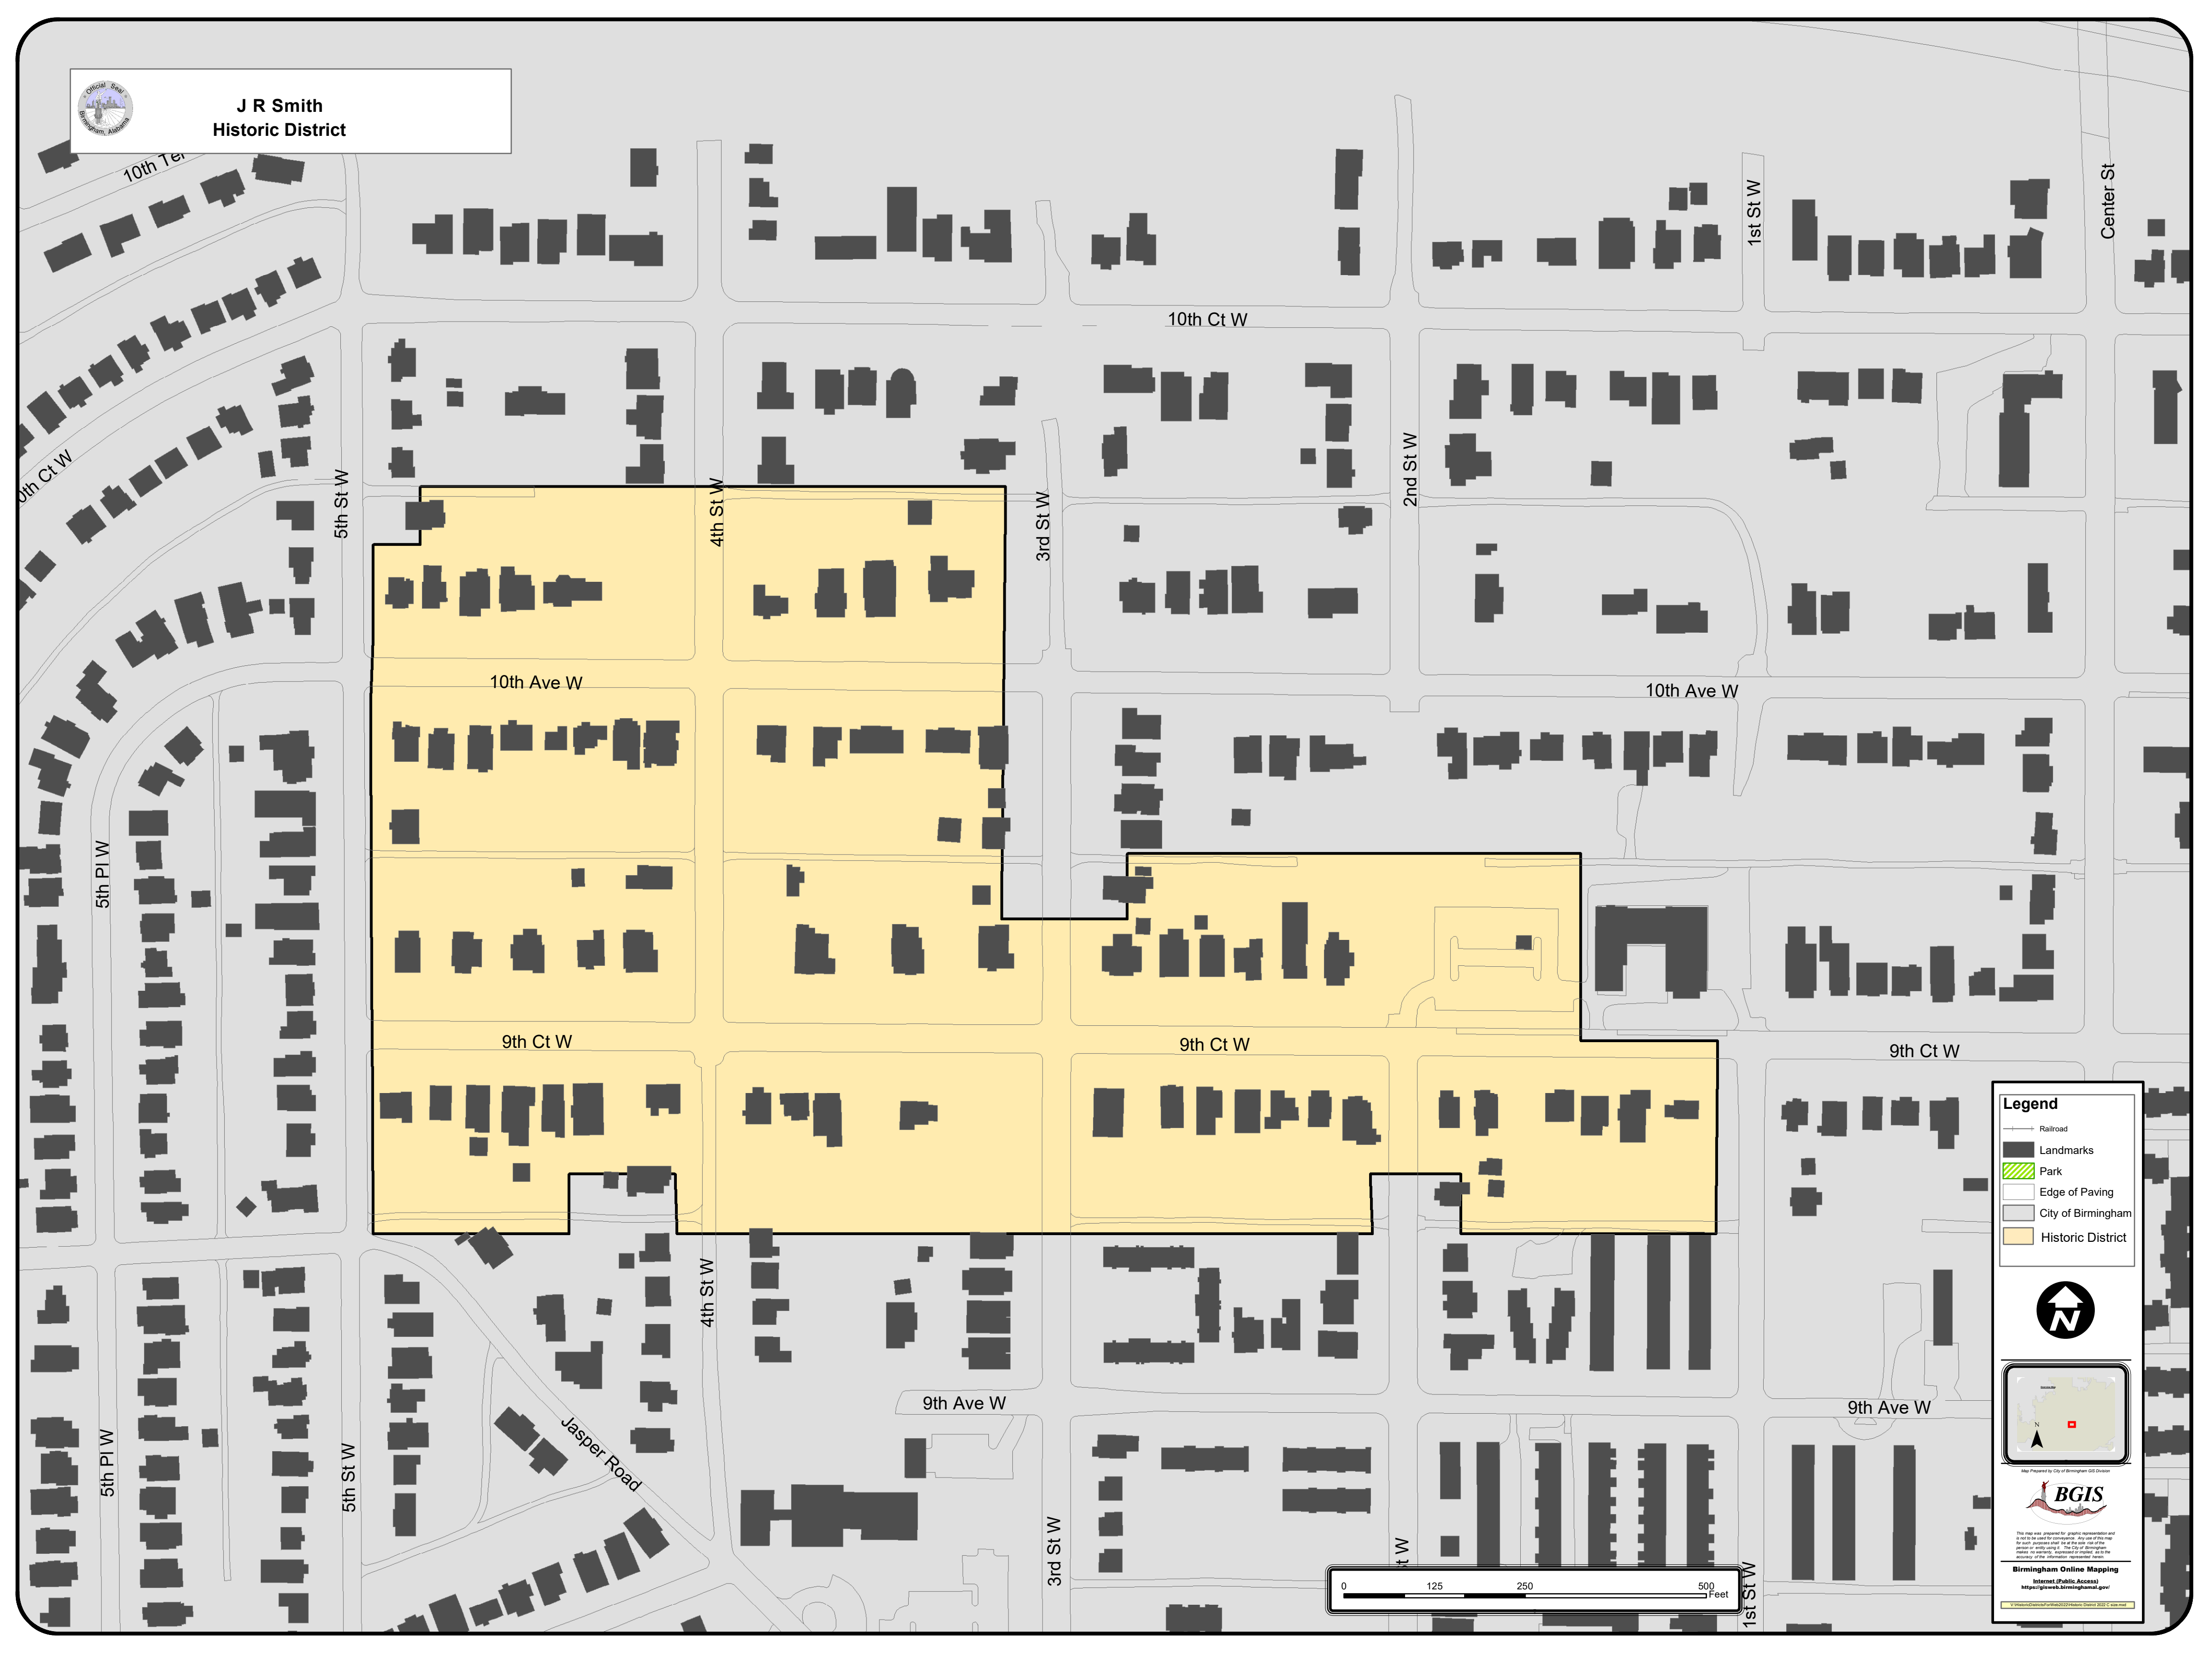

J R Smith Historic District

Legend

- Railroad
- Landmarks
- Park
- Edge of Paving
- City of Birmingham
- Historic District

City of Birmingham GIS Division