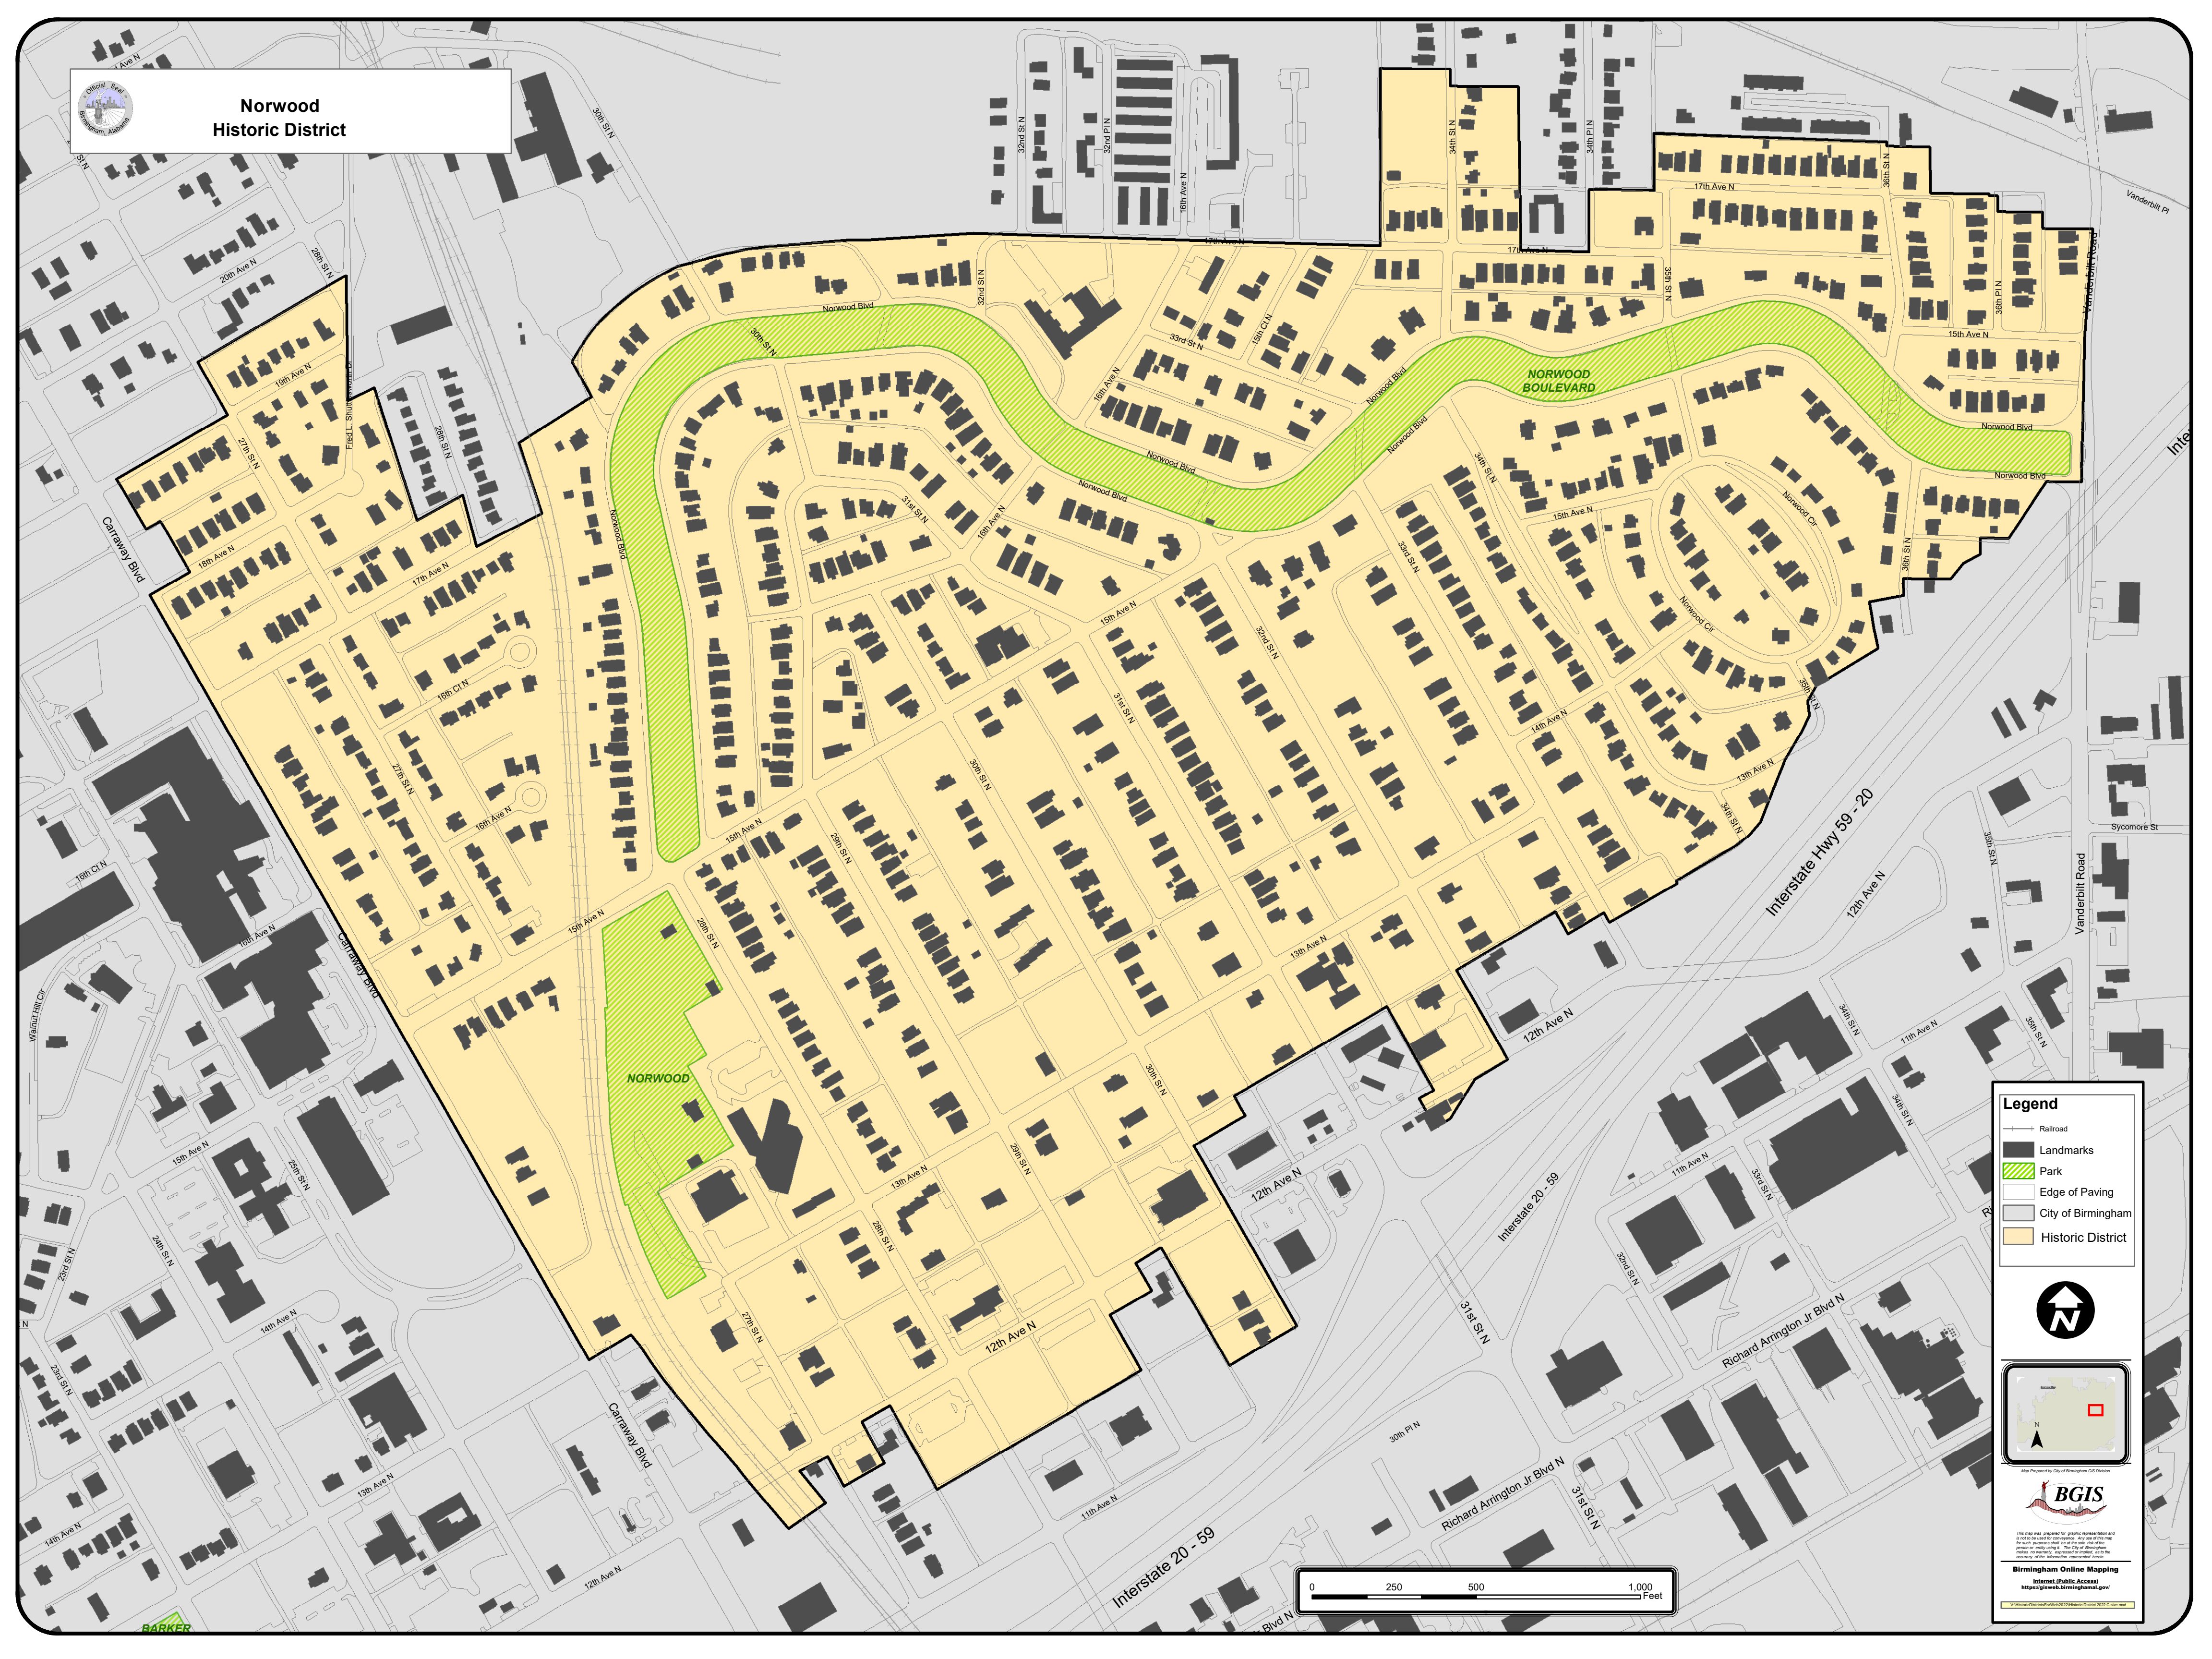

Norwood Historic District

Legend

- Railroad
- Landmarks
- Park
- Edge of Paving
- City of Birmingham
- Historic District