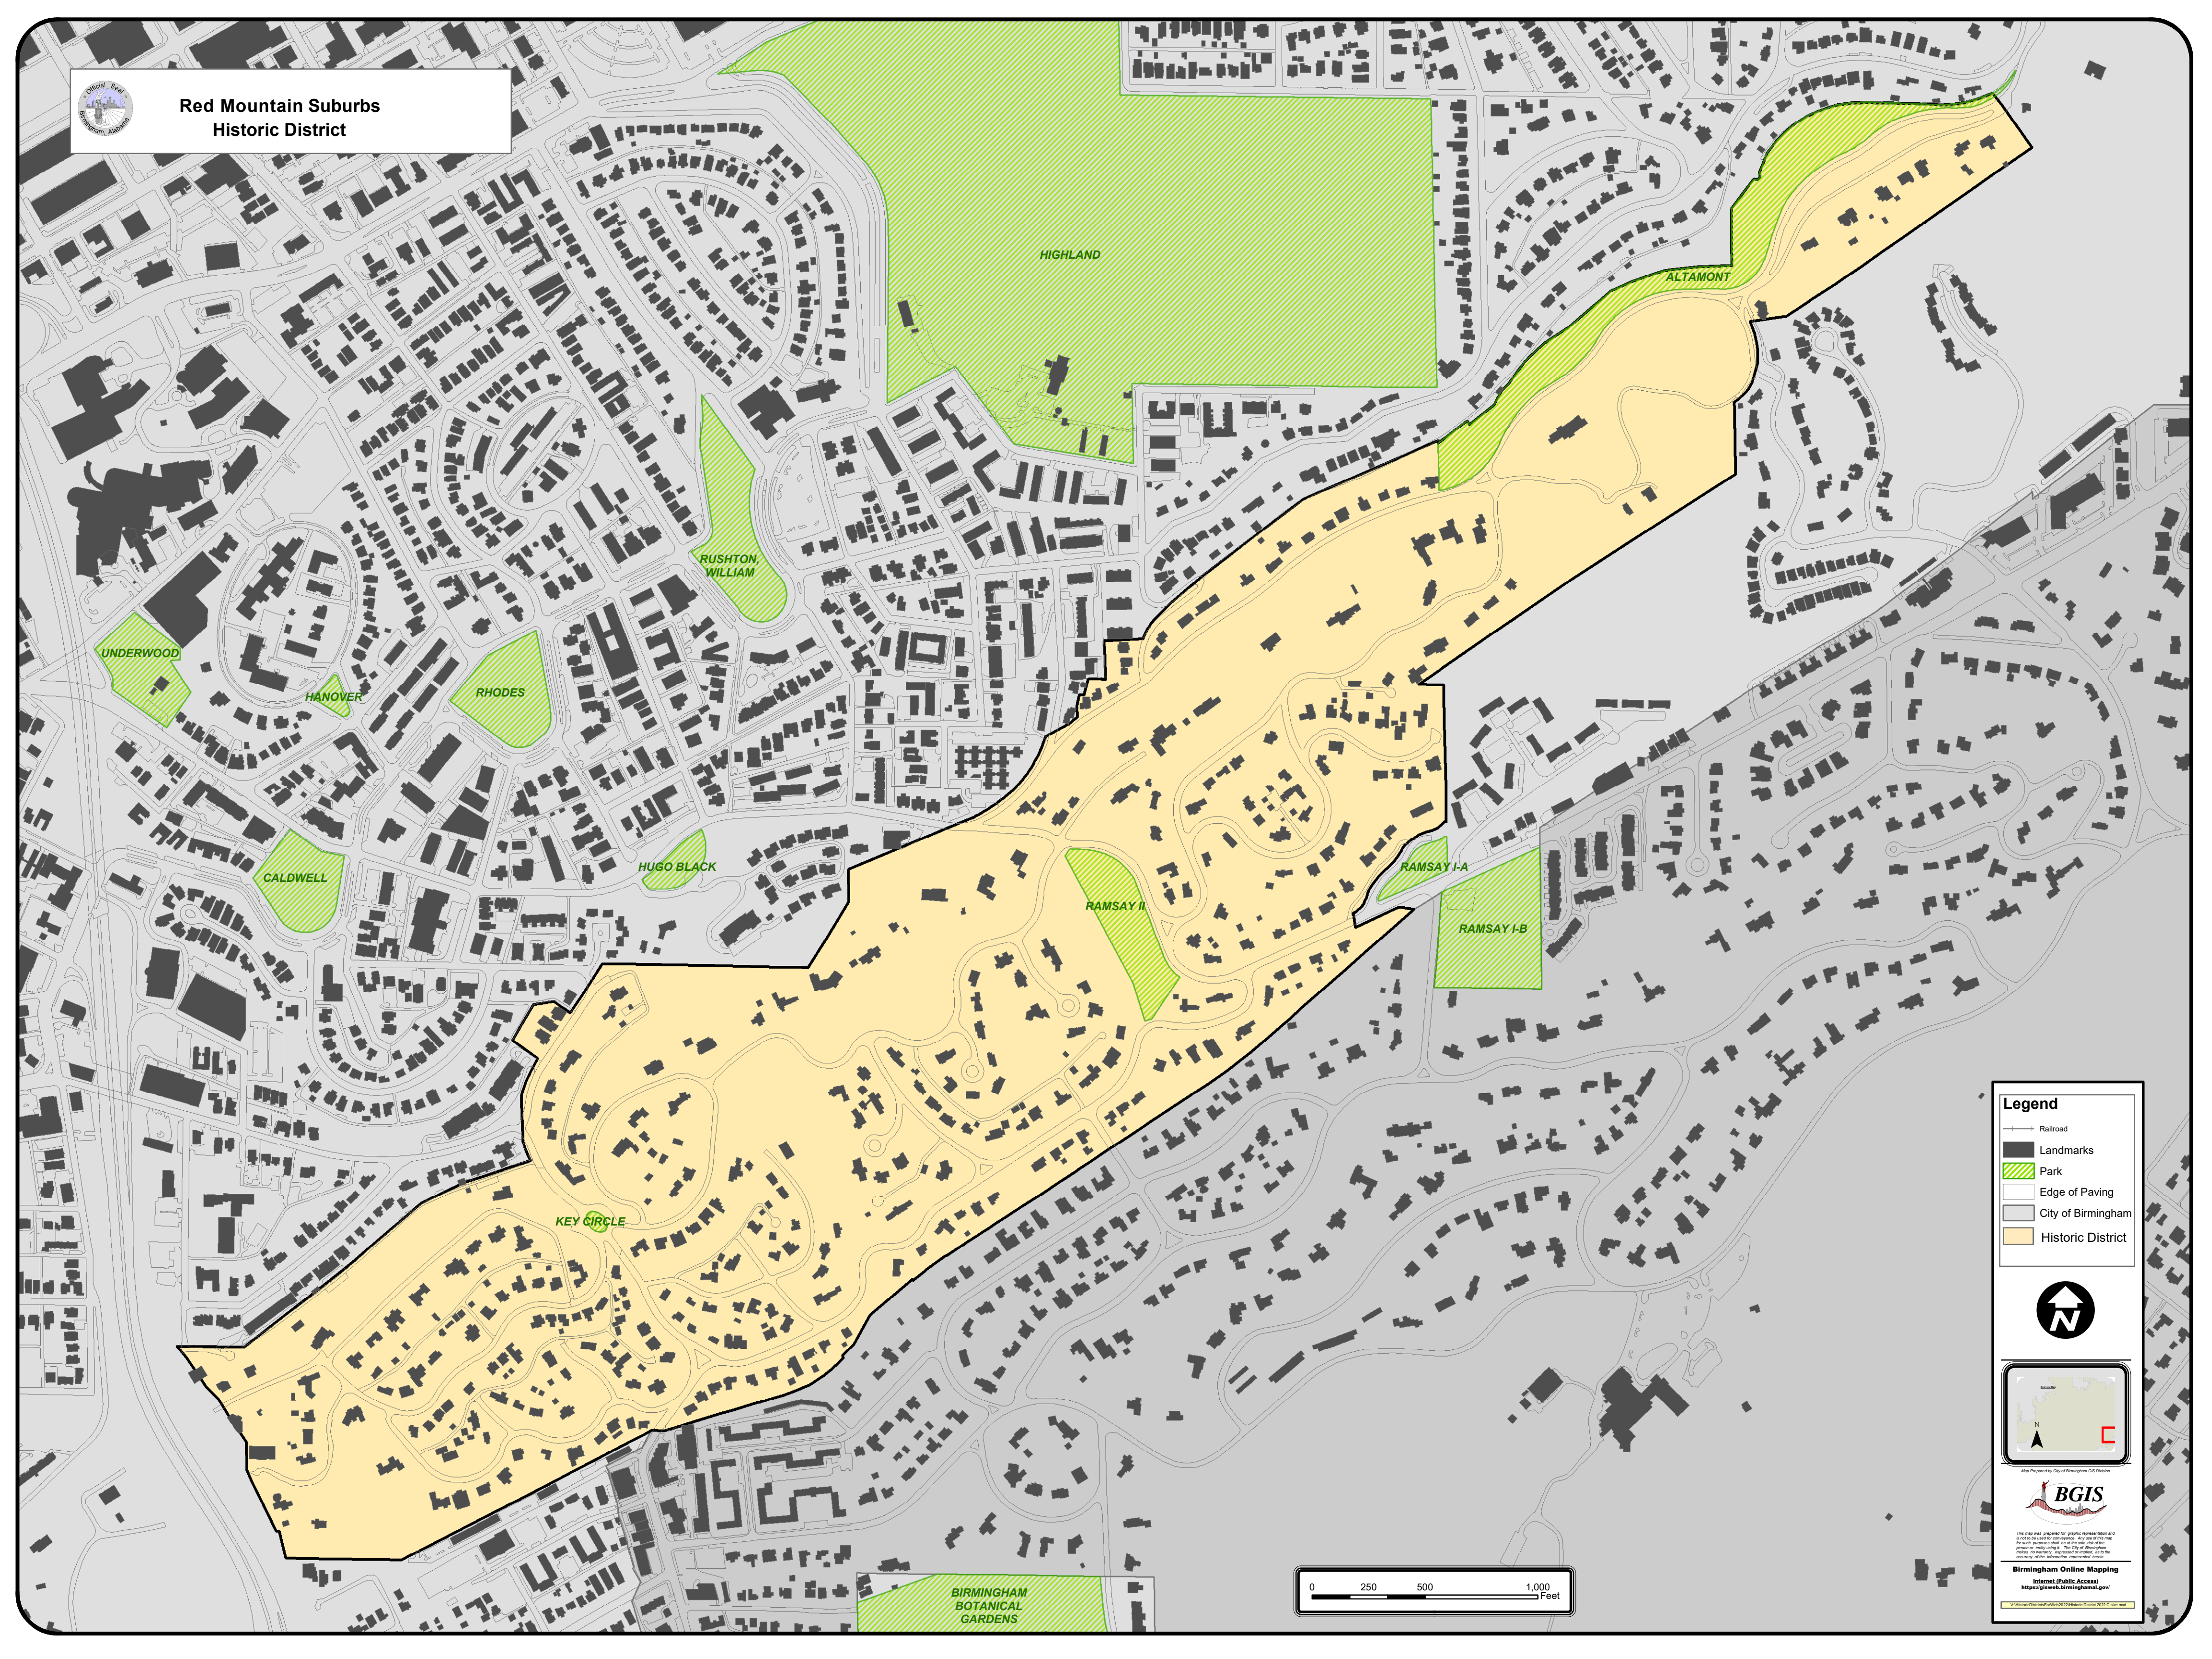

**Red Mountain Suburbs
Historic District**

Legend

- Railroad
- Landmarks
- Park
- Edge of Paving
- City of Birmingham
- Historic District