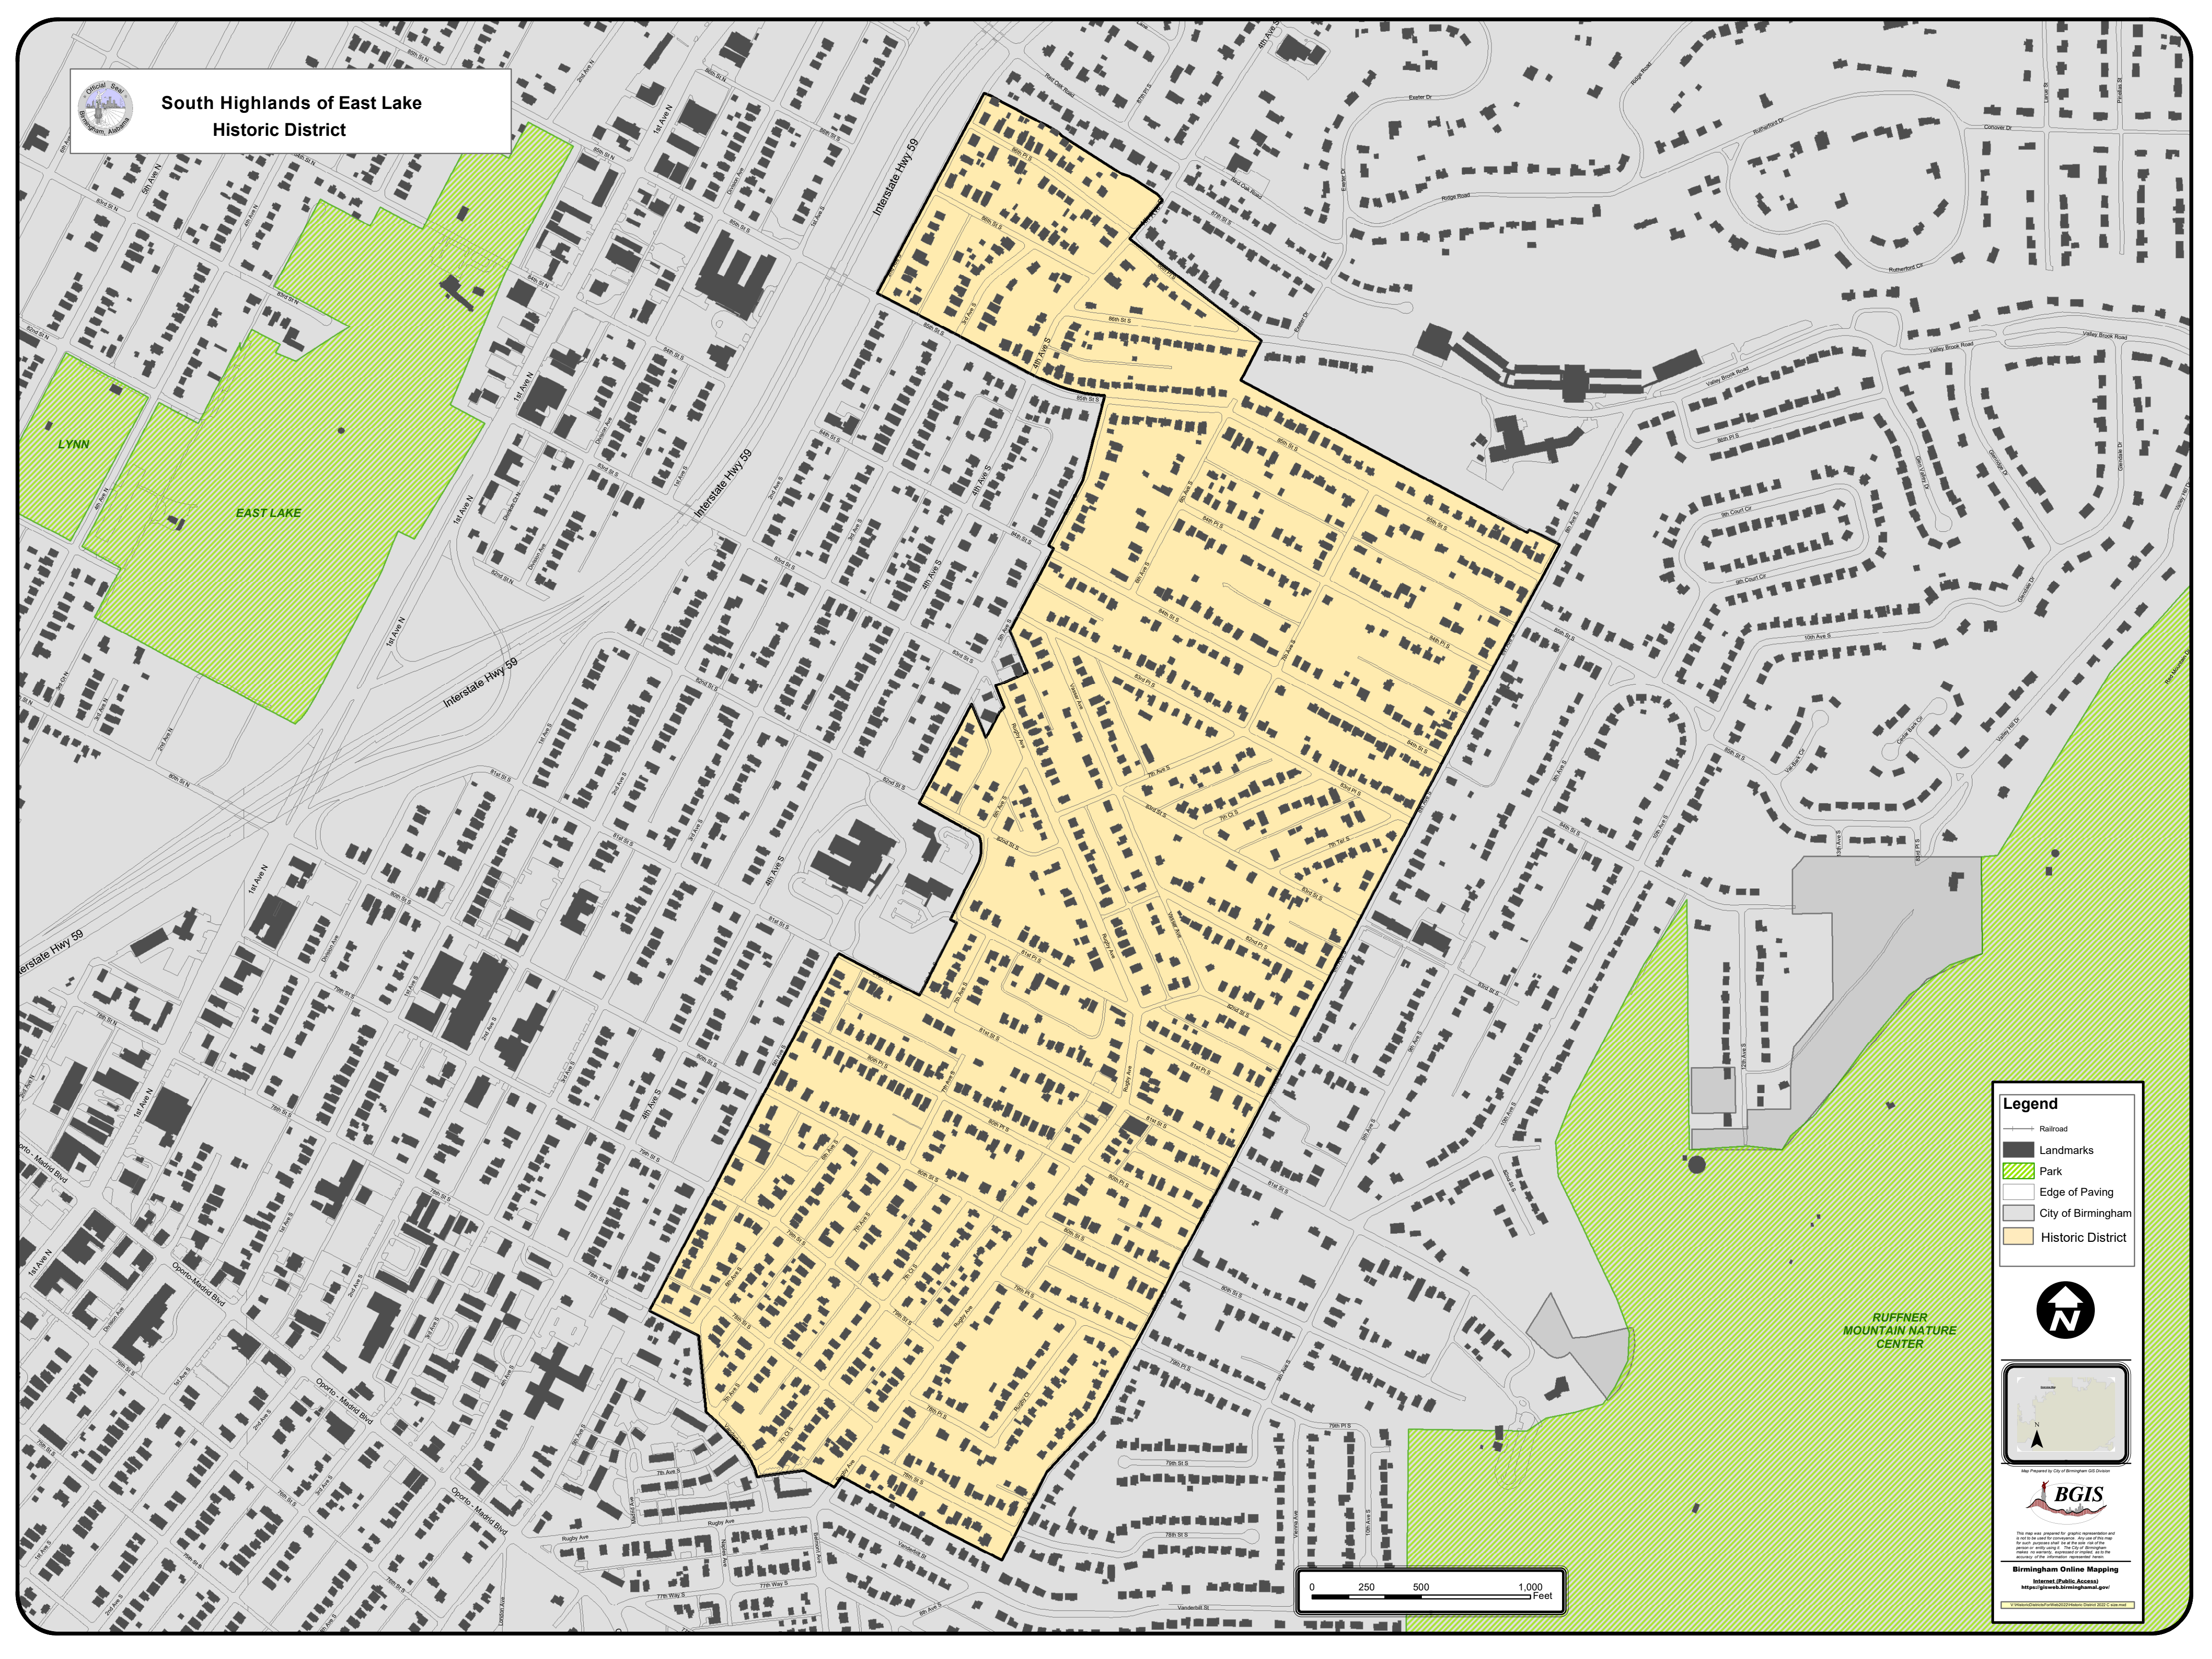

**South Highlands of East Lake
Historic District**

Legend

- Railroad
- Landmarks
- Park
- Edge of Paving
- City of Birmingham
- Historic District