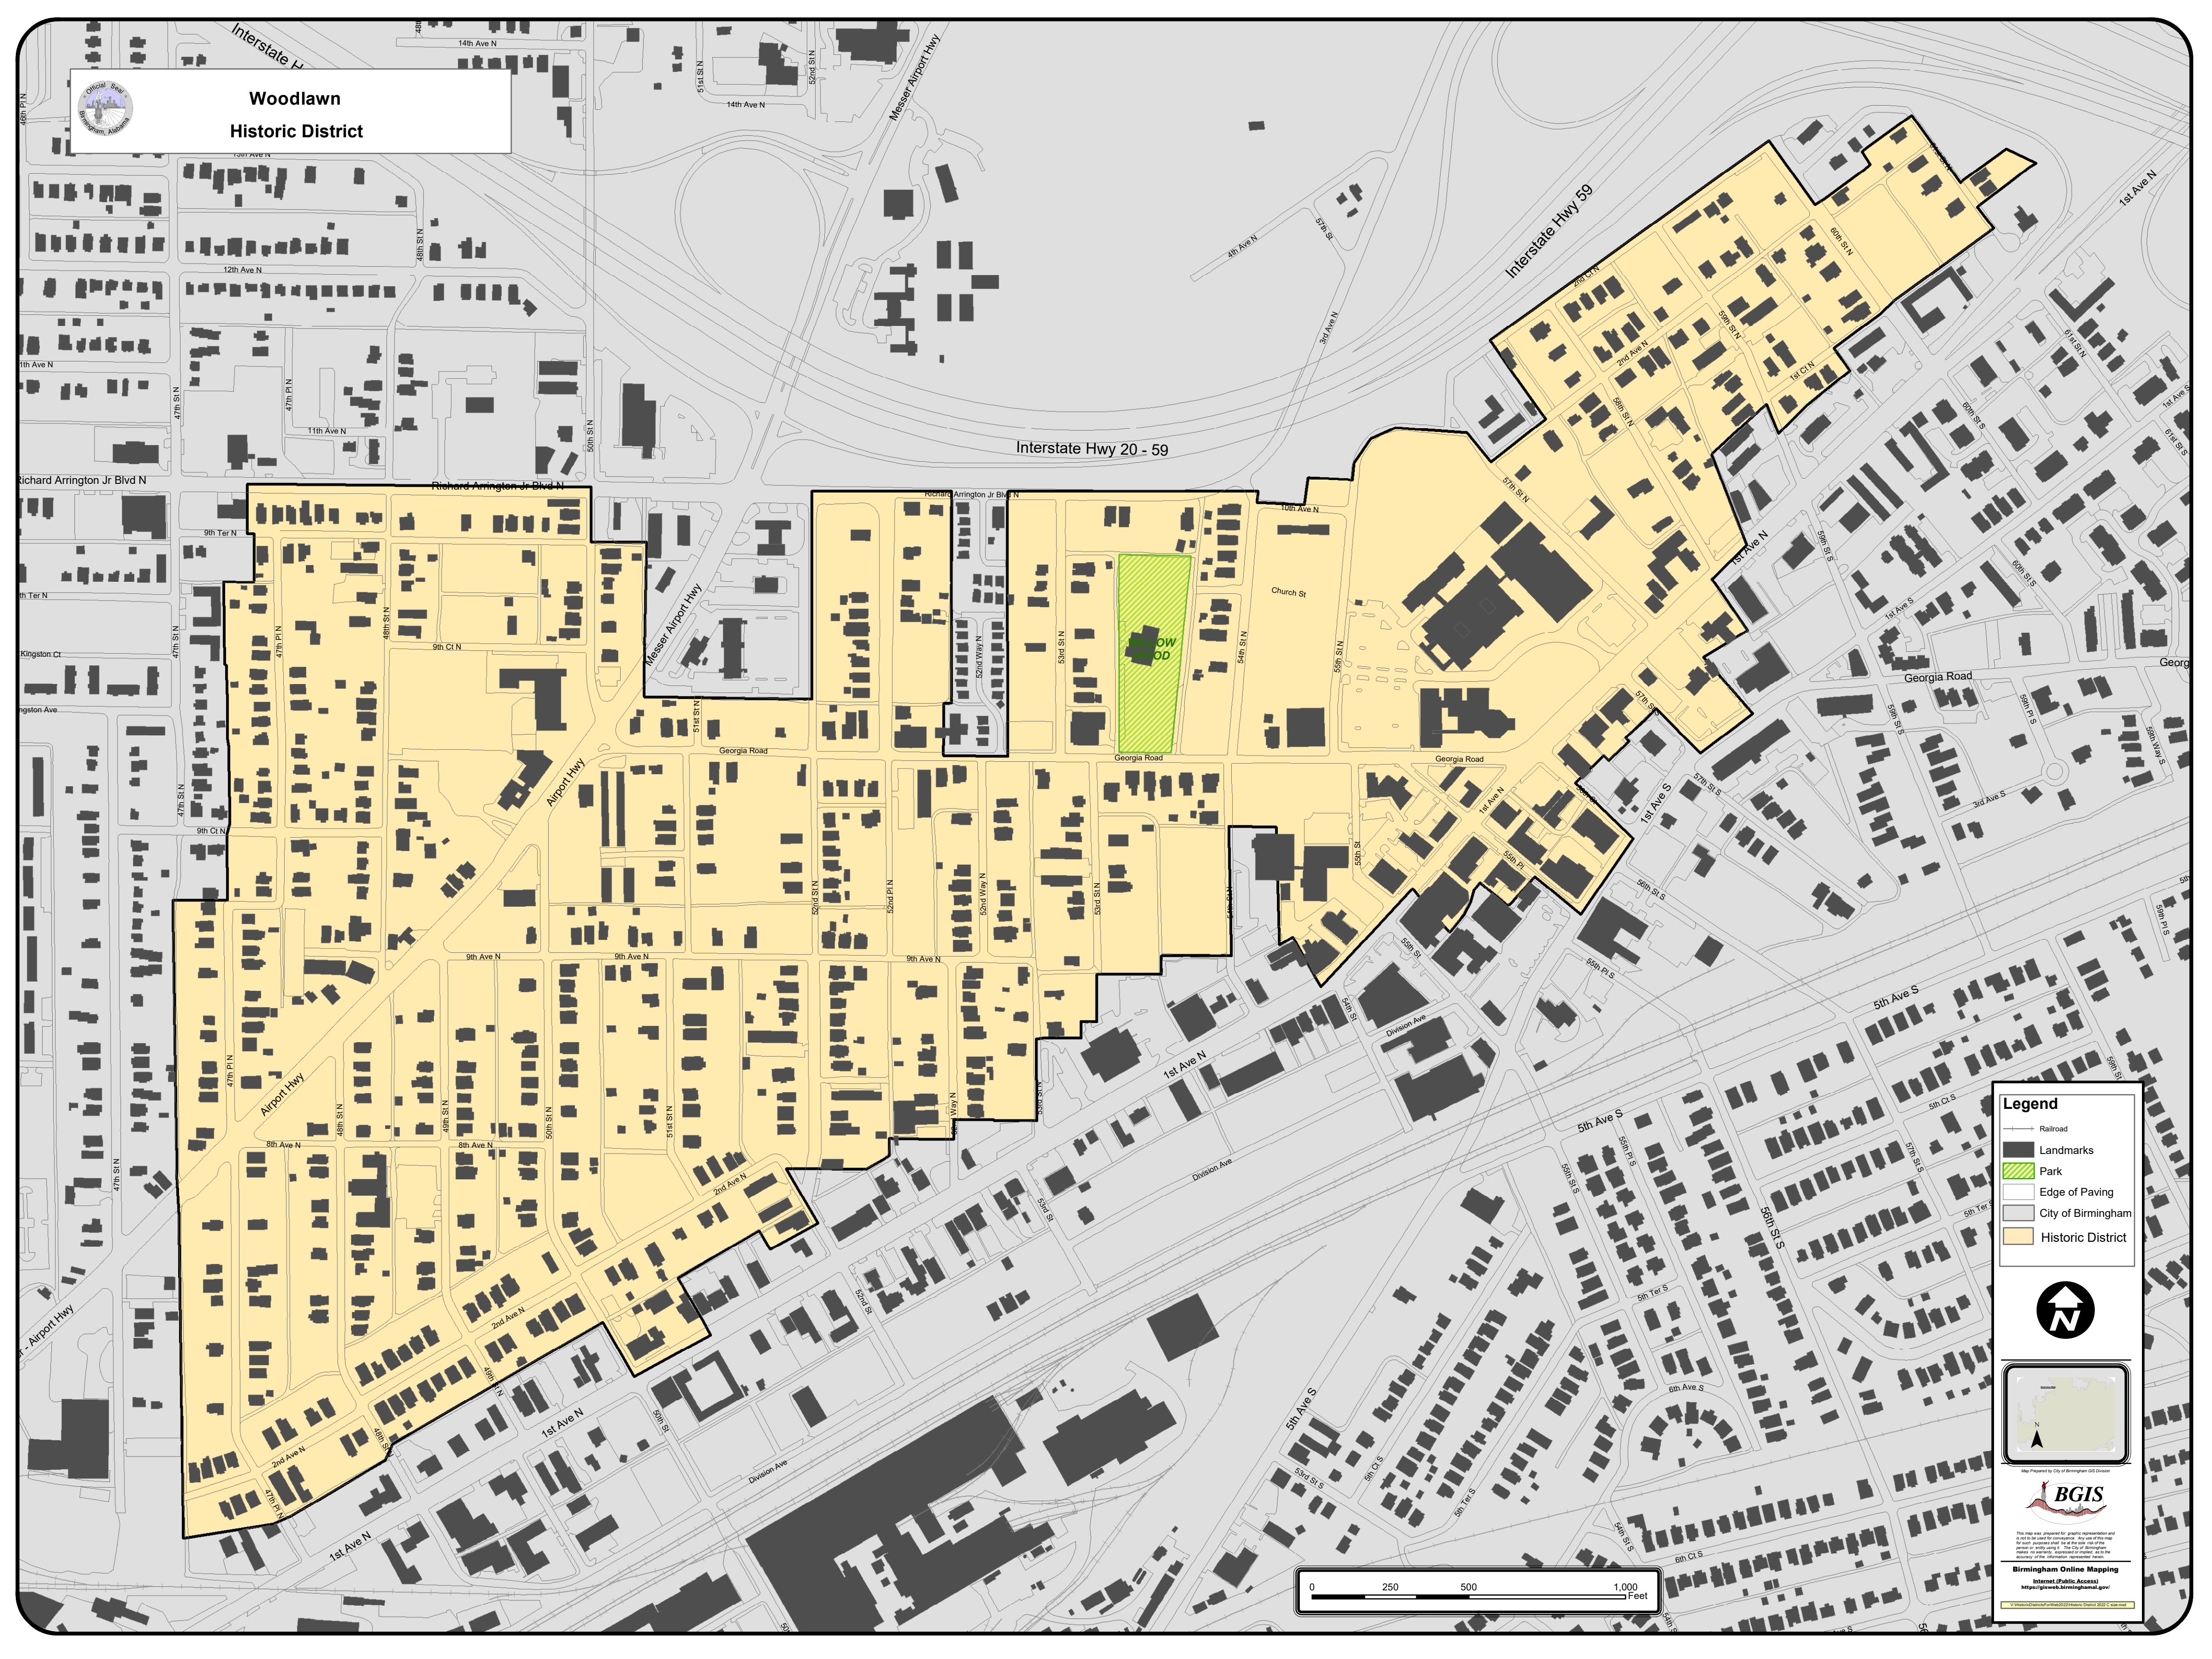

Woodlawn Historic District

WILLOW
WOOD

Legend

- Railroad
- Landmarks
- Park
- Edge of Paving
- City of Birmingham
- Historic District