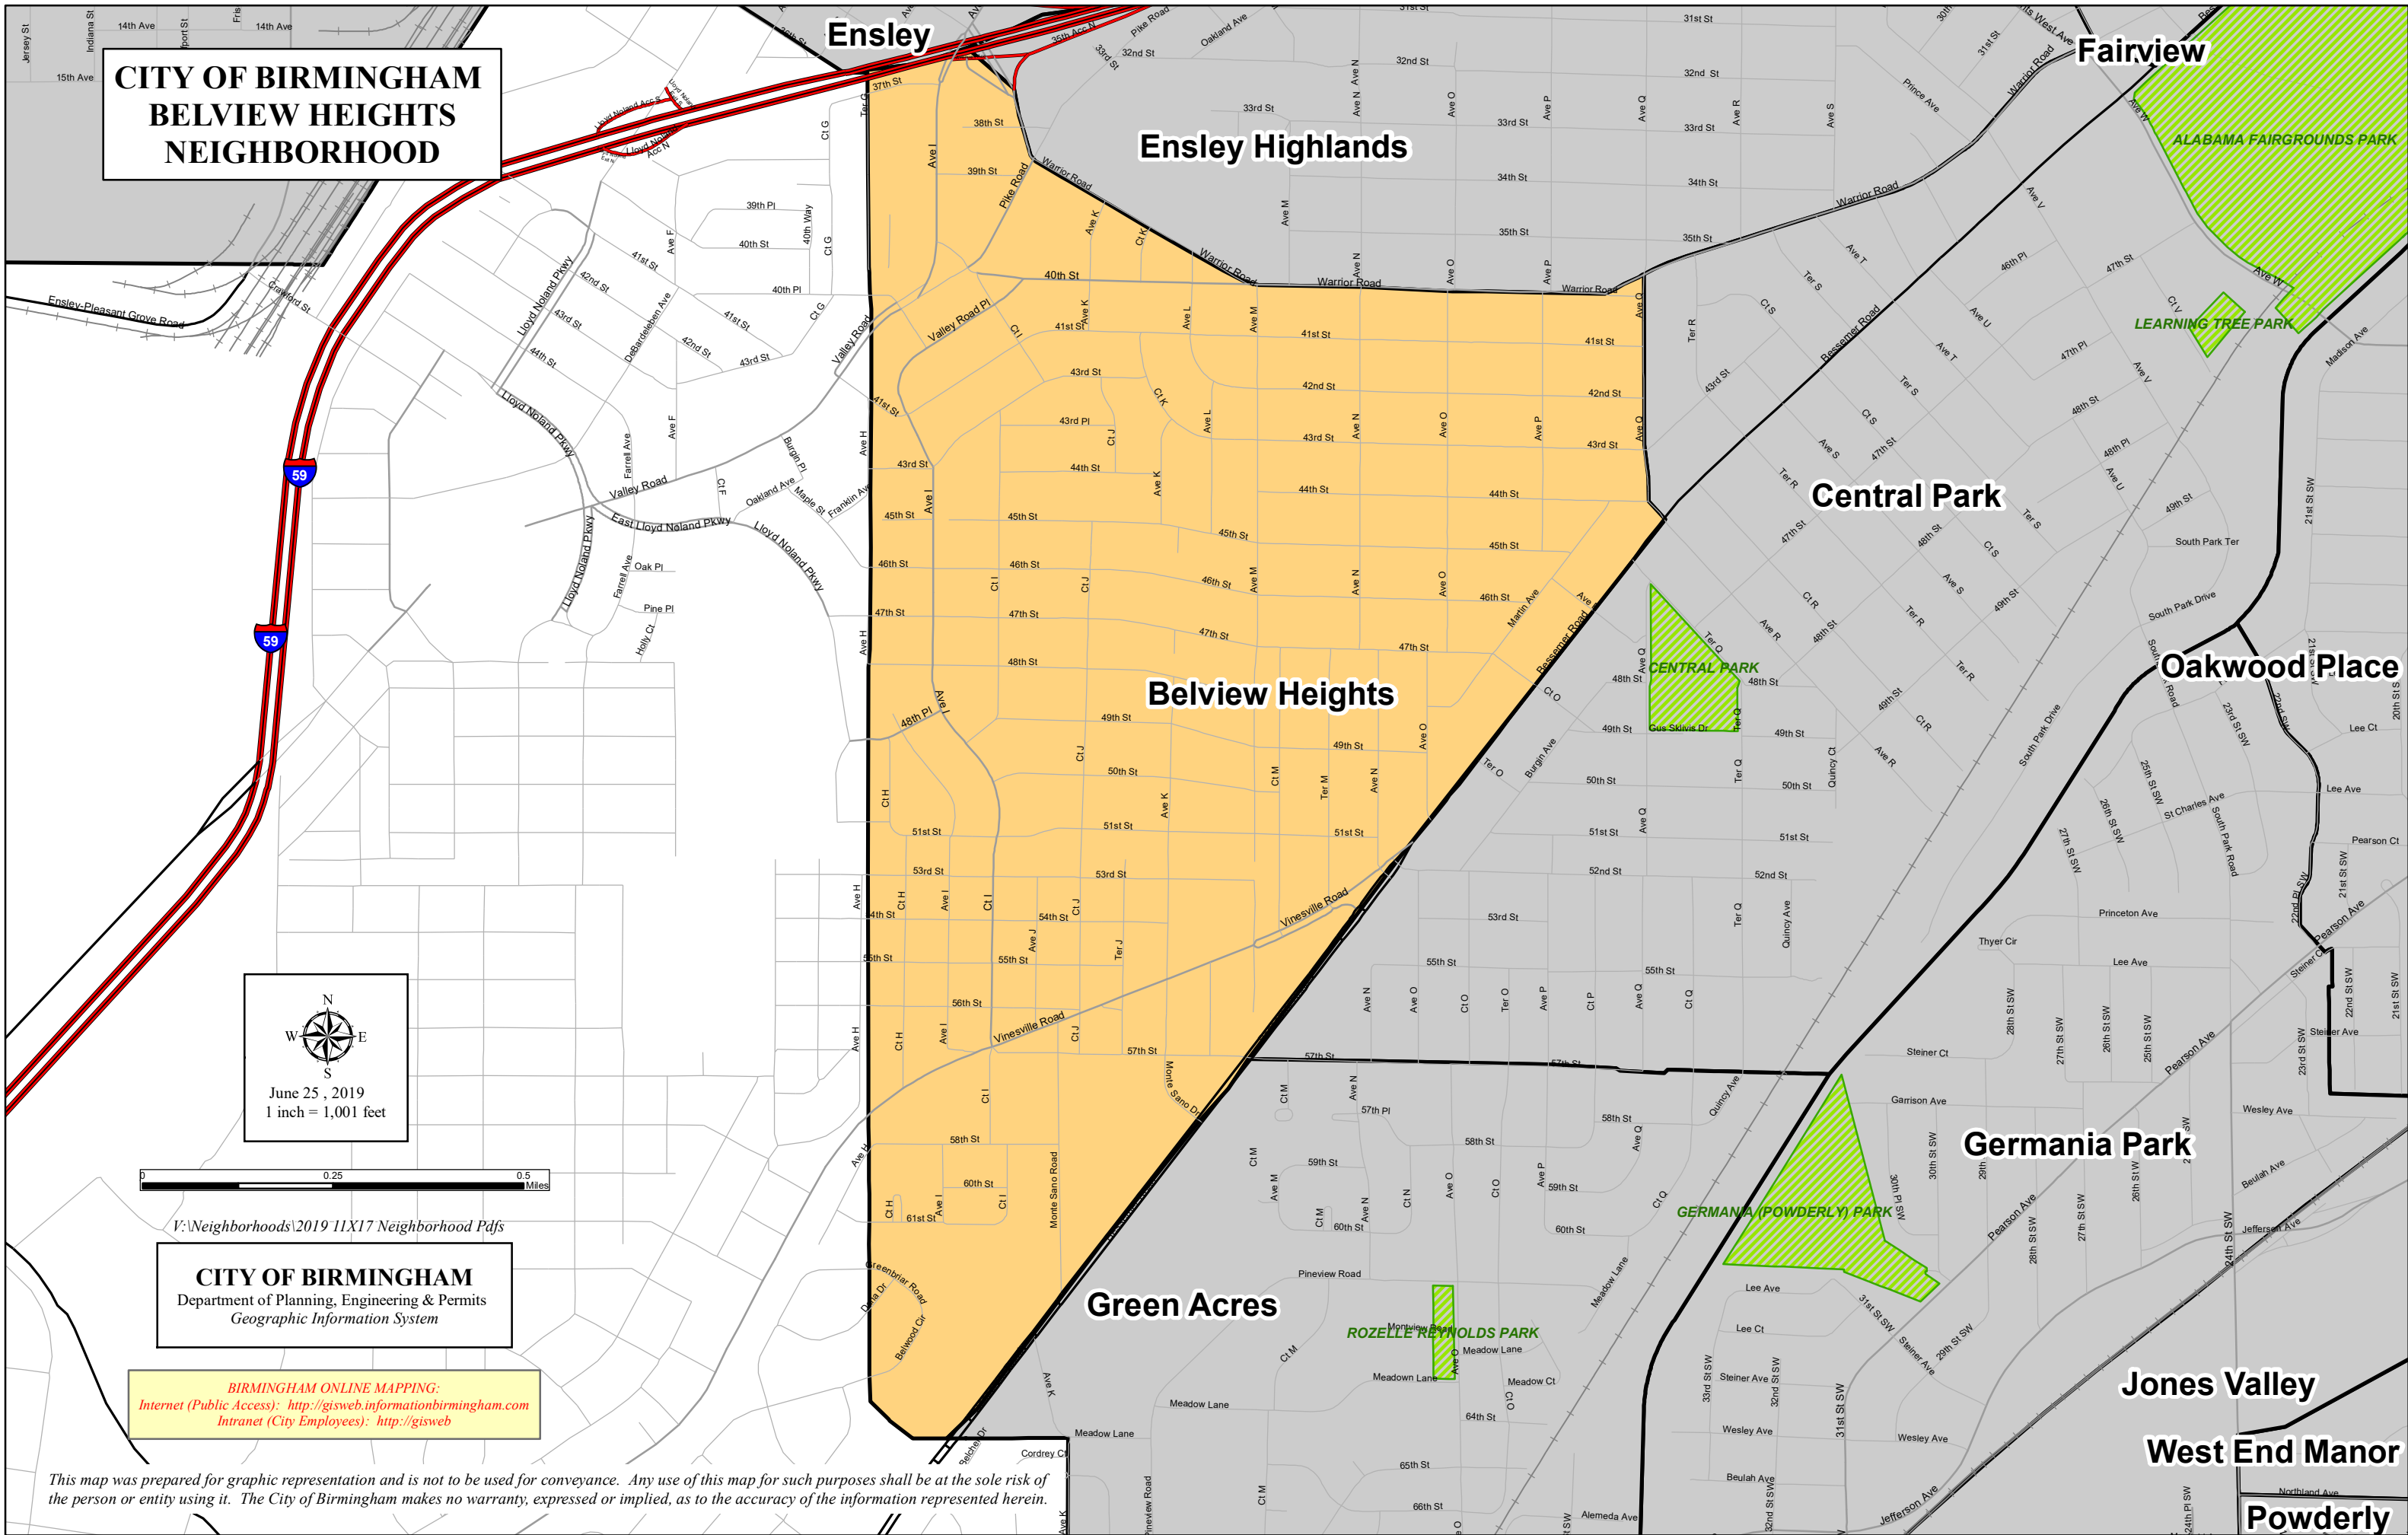

**CITY OF BIRMINGHAM
BELVIEW HEIGHTS
NEIGHBORHOOD**

June 25, 2019
1 inch = 1,001 feet

V:\Neighborhoods\2019\11X17 Neighborhood Pdfs

CITY OF BIRMINGHAM
Department of Planning, Engineering & Permits
Geographic Information System

Ensley

Fairview

Ensley Highlands

ALABAMA FAIRGROUNDS PARK

LEARNING TREE PARK

Central Park

CENTRAL PARK

Oakwood Place

Belview Heights

Germania Park

GERMANIA (POWDERLY) PARK

Green Acres

ROZELLE REYNOLDS PARK

Jones Valley

West End Manor

Powderly