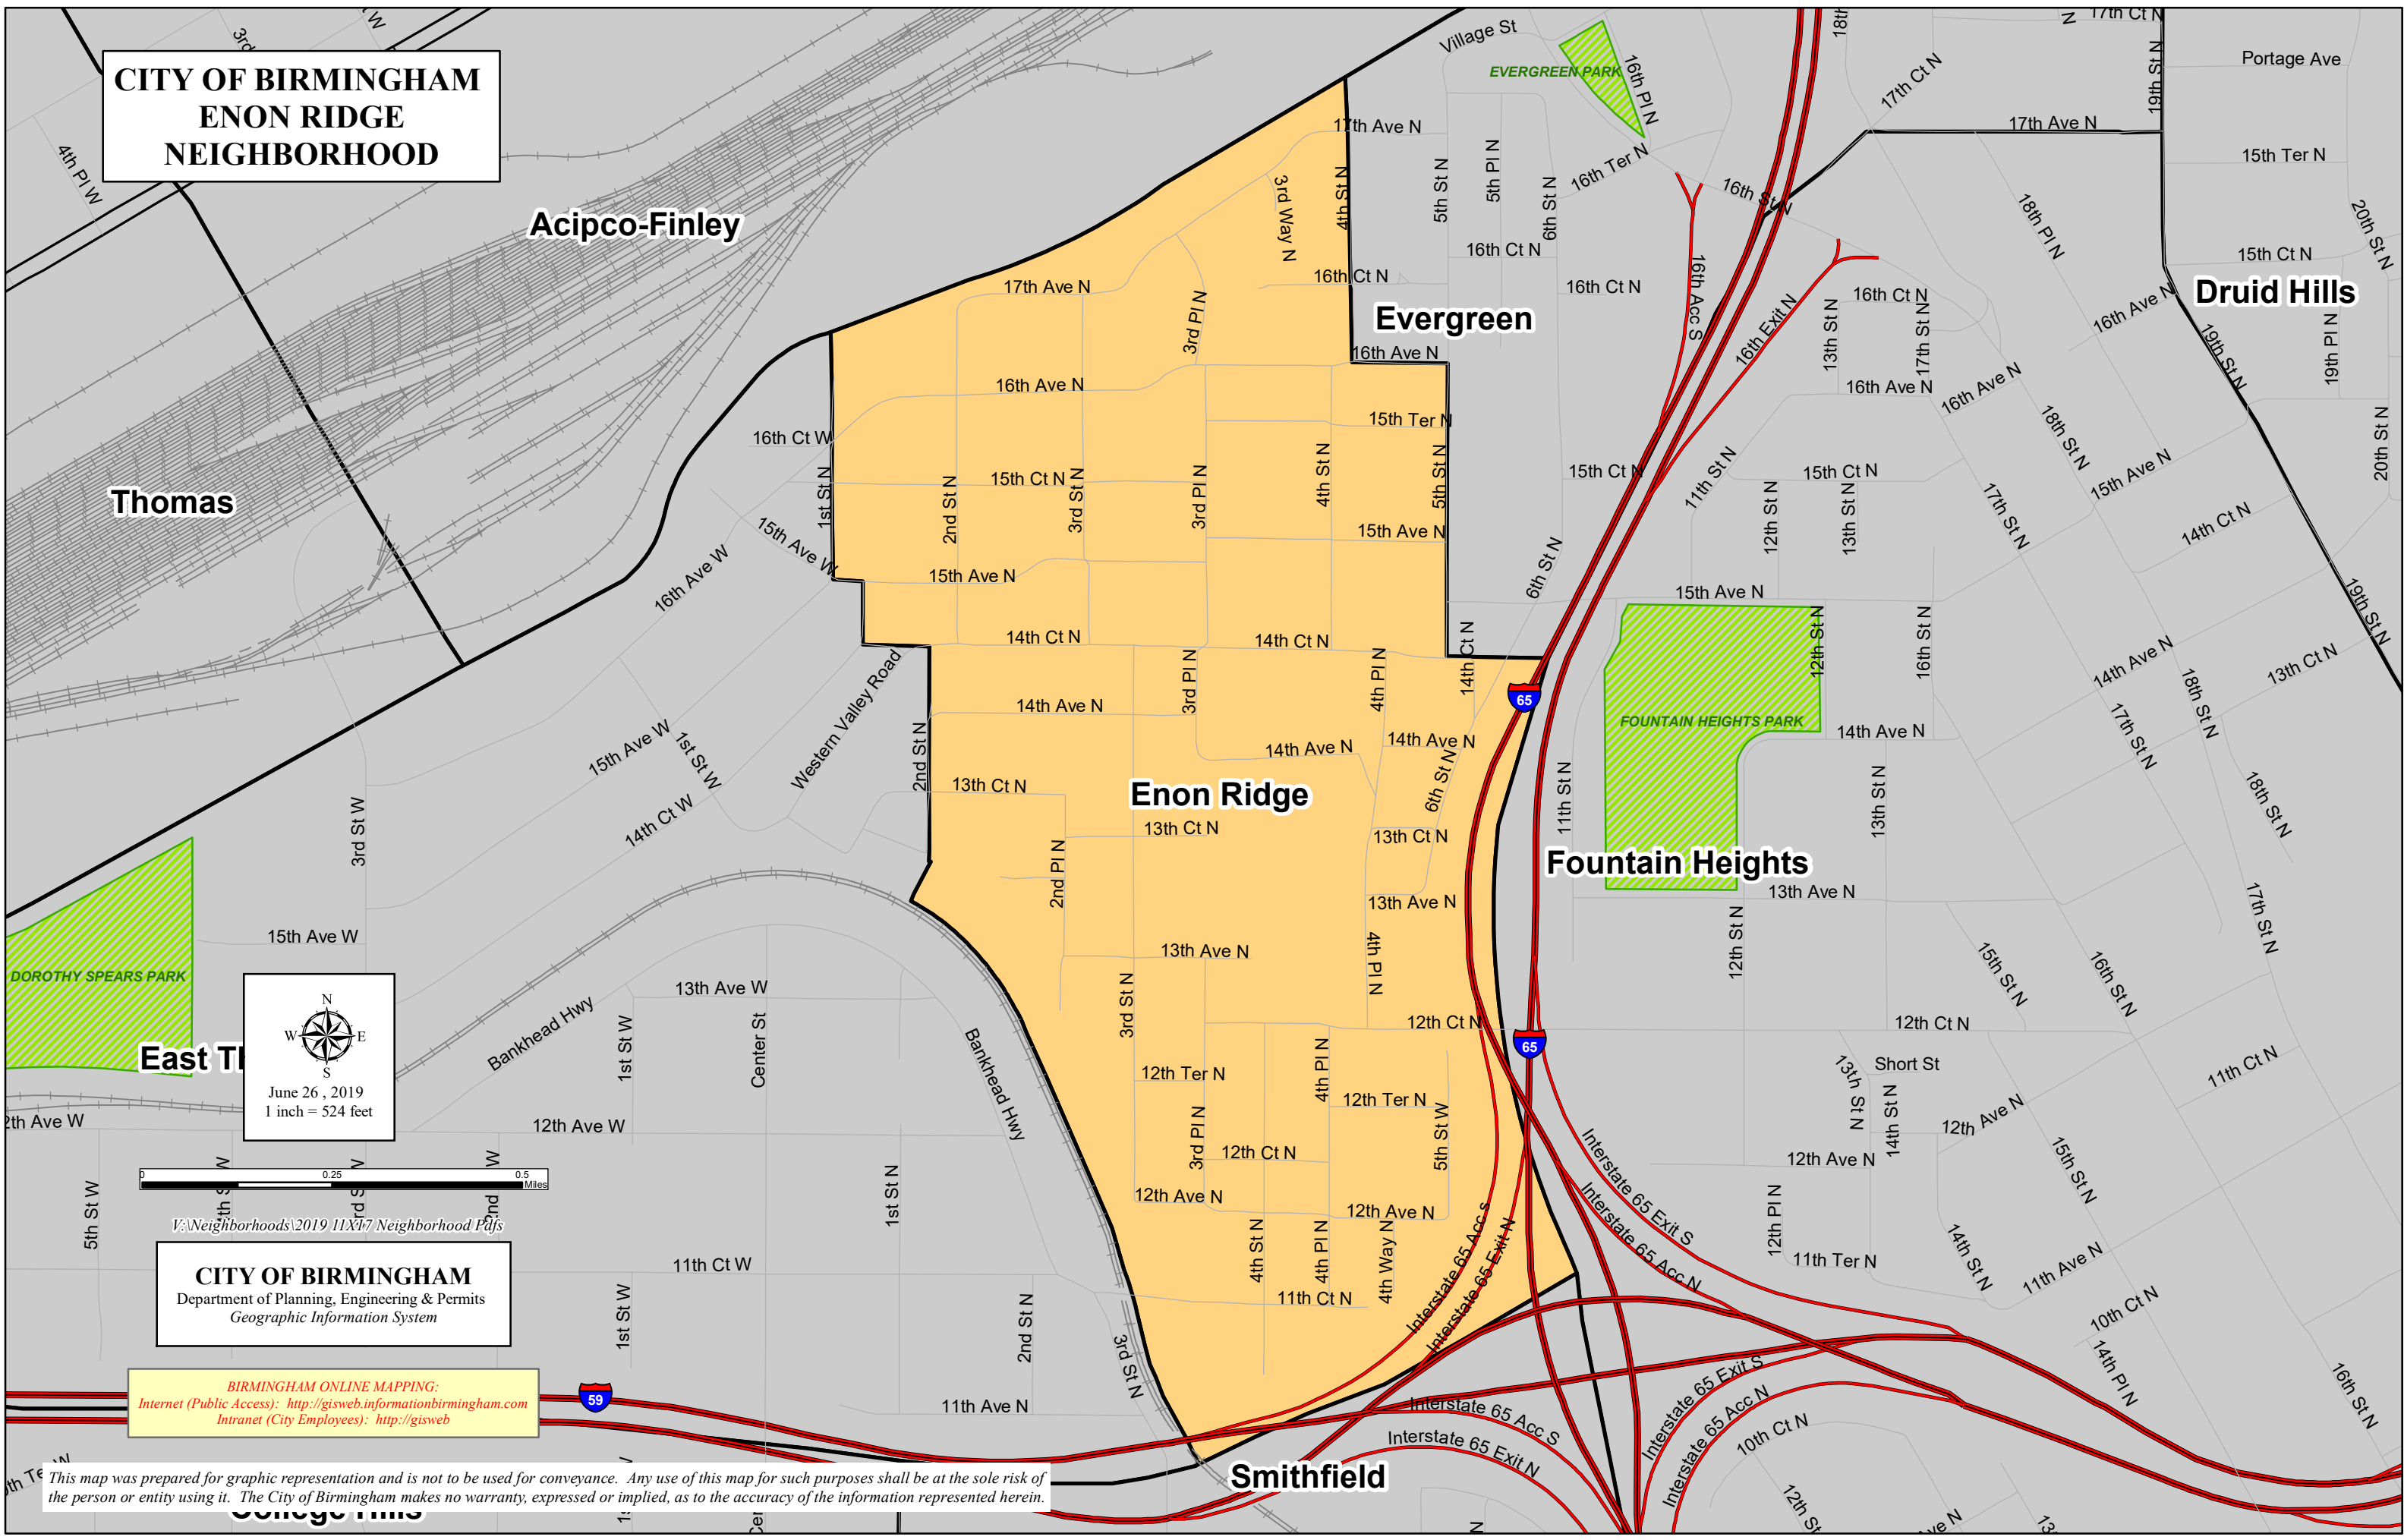

**CITY OF BIRMINGHAM  
ENON RIDGE  
NEIGHBORHOOD**

**Acipco-Finley**

**Evergreen**

**Druid Hills**

**Thomas**

**Enon Ridge**

**Fountain Heights**

**DOROTHY SPEARS PARK**

**FOUNTAIN HEIGHTS PARK**

June 26, 2019  
1 inch = 524 feet

0 0.25 0.5 Miles

**CITY OF BIRMINGHAM**  
Department of Planning, Engineering & Permits  
Geographic Information System

**BIRMINGHAM ONLINE MAPPING:**  
Internet (Public Access): <http://gisweb.informationbirmingham.com>  
Intranet (City Employees): <http://gisweb>

This map was prepared for graphic representation and is not to be used for conveyance. Any use of this map for such purposes shall be at the sole risk of the person or entity using it. The City of Birmingham makes no warranty, expressed or implied, as to the accuracy of the information represented herein.