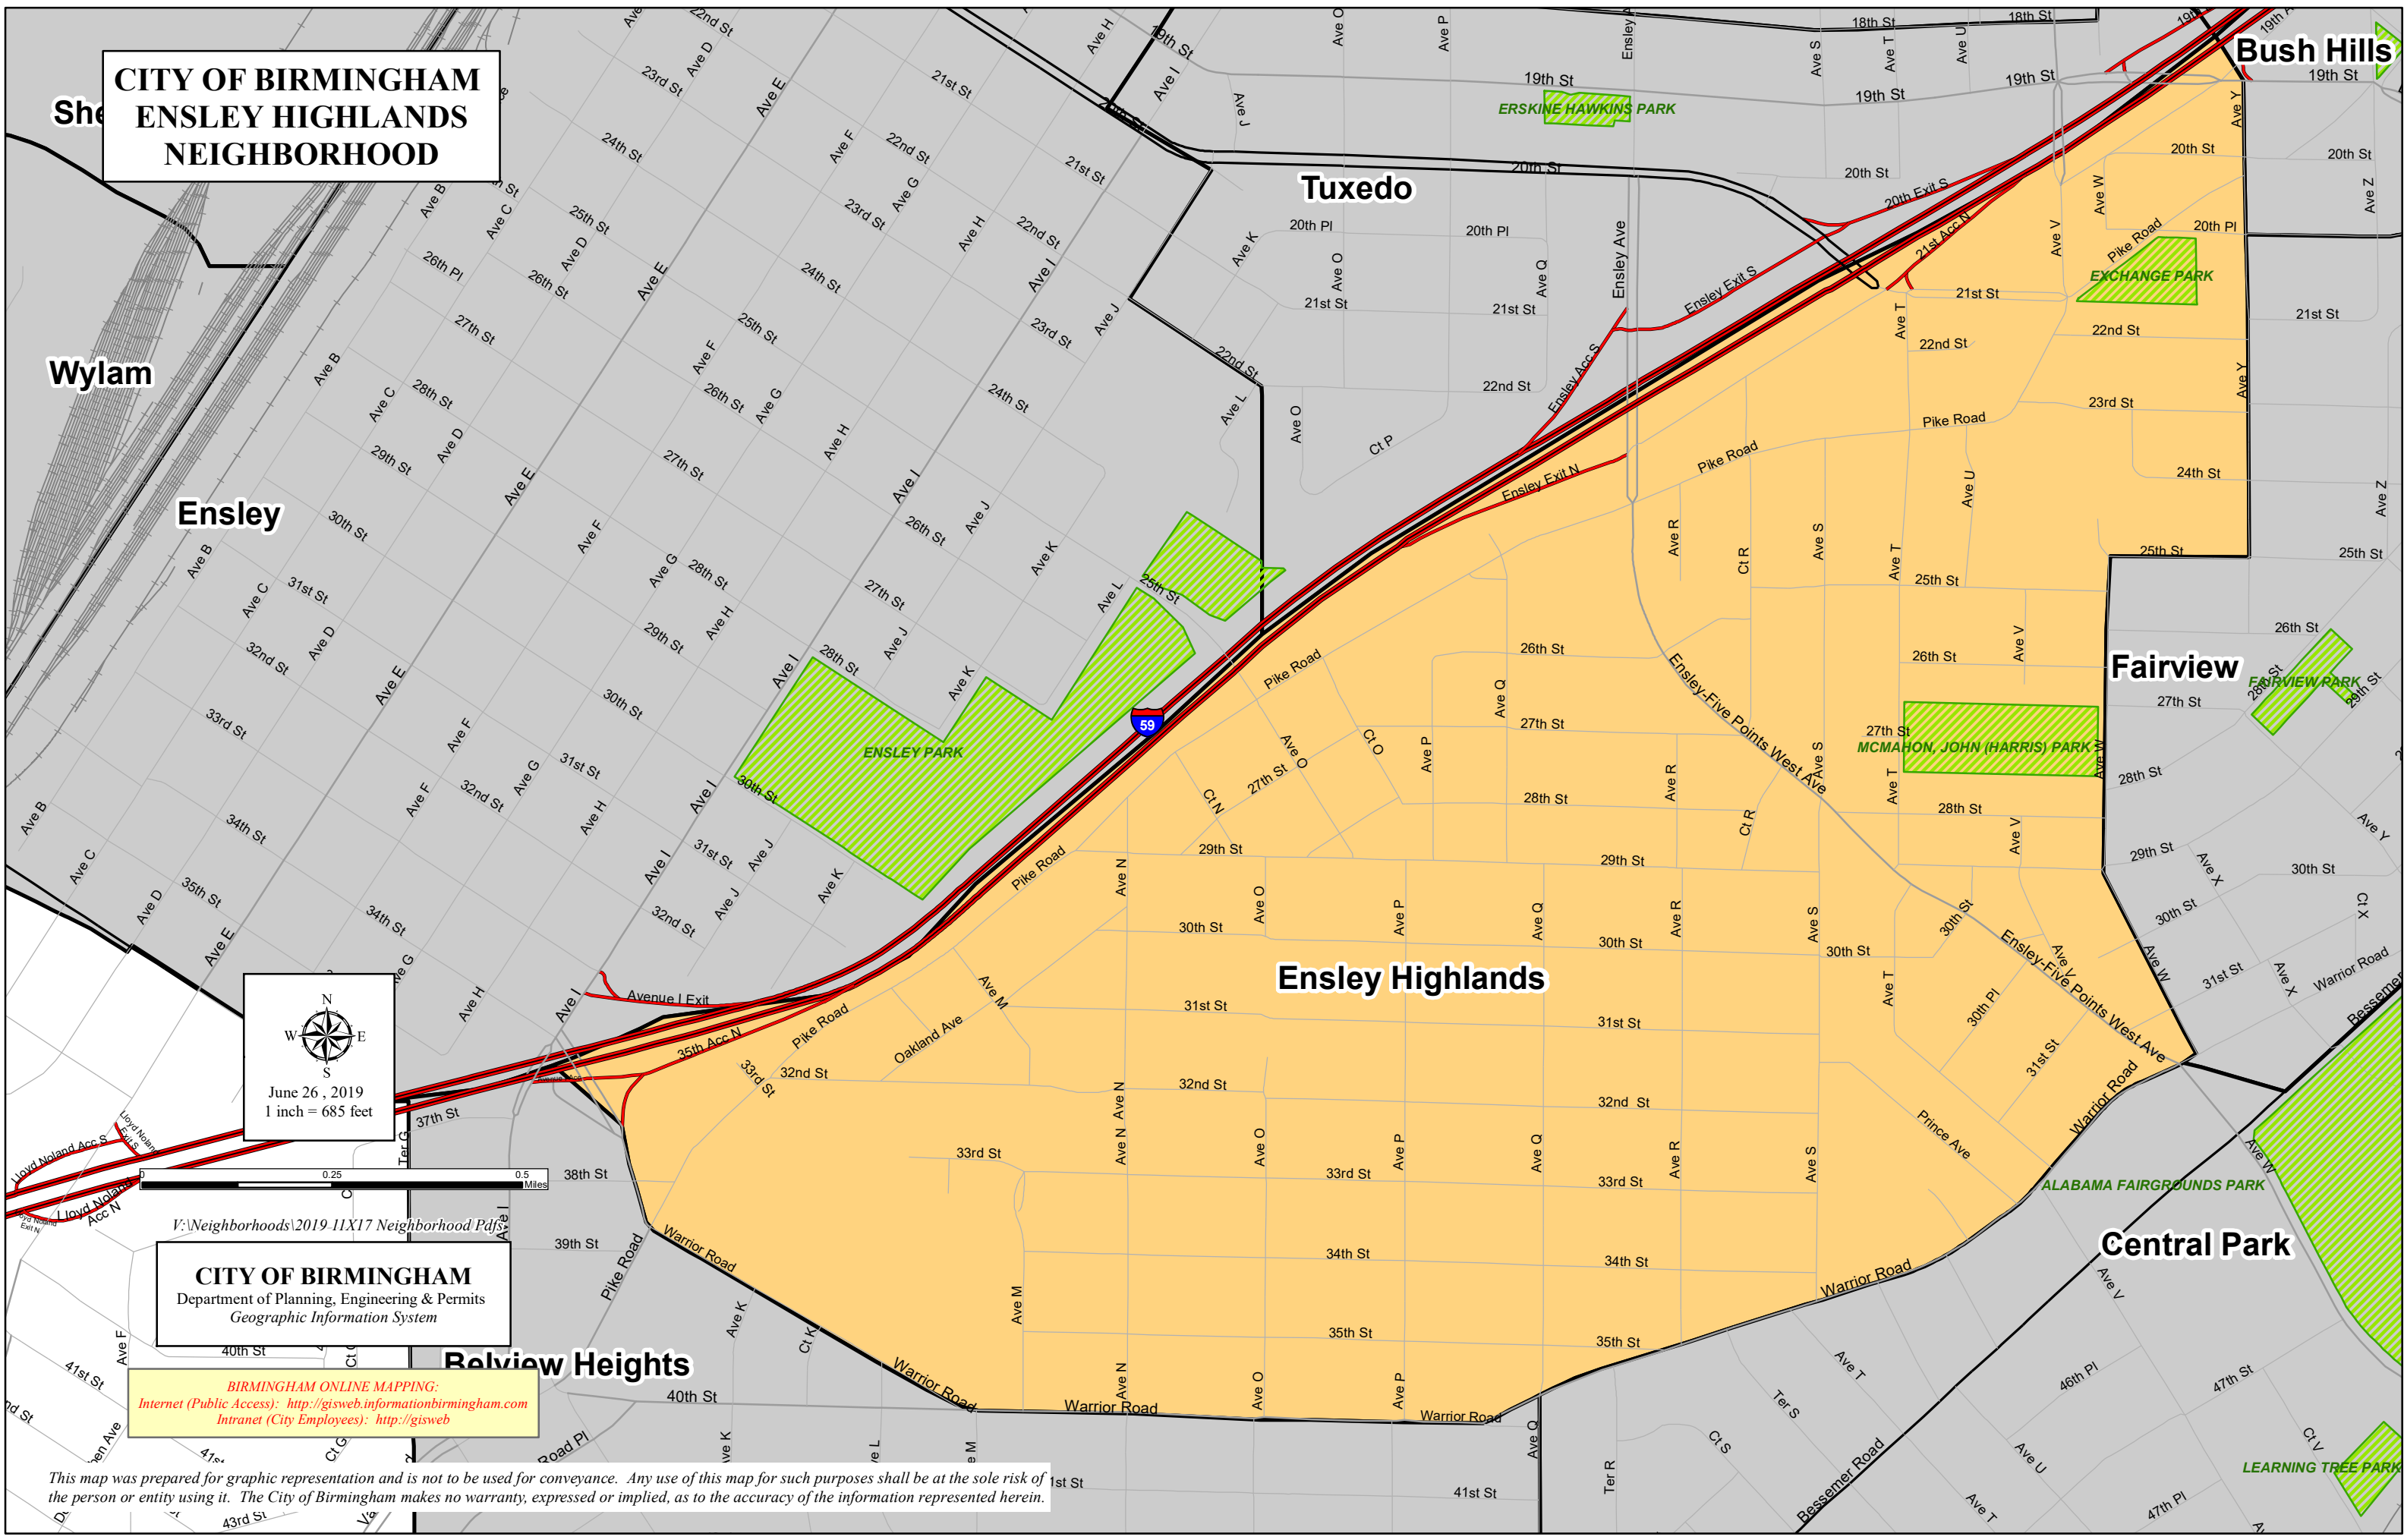

**CITY OF BIRMINGHAM  
ENSLEY HIGHLANDS  
NEIGHBORHOOD**

**CITY OF BIRMINGHAM**  
Department of Planning, Engineering & Permits  
Geographic Information System

**BIRMINGHAM ONLINE MAPPING:**  
Internet (Public Access): <http://gisweb.informationbirmingham.com>  
Intranet (City Employees): <http://gisweb>

This map was prepared for graphic representation and is not to be used for conveyance. Any use of this map for such purposes shall be at the sole risk of the person or entity using it. The City of Birmingham makes no warranty, expressed or implied, as to the accuracy of the information represented herein.