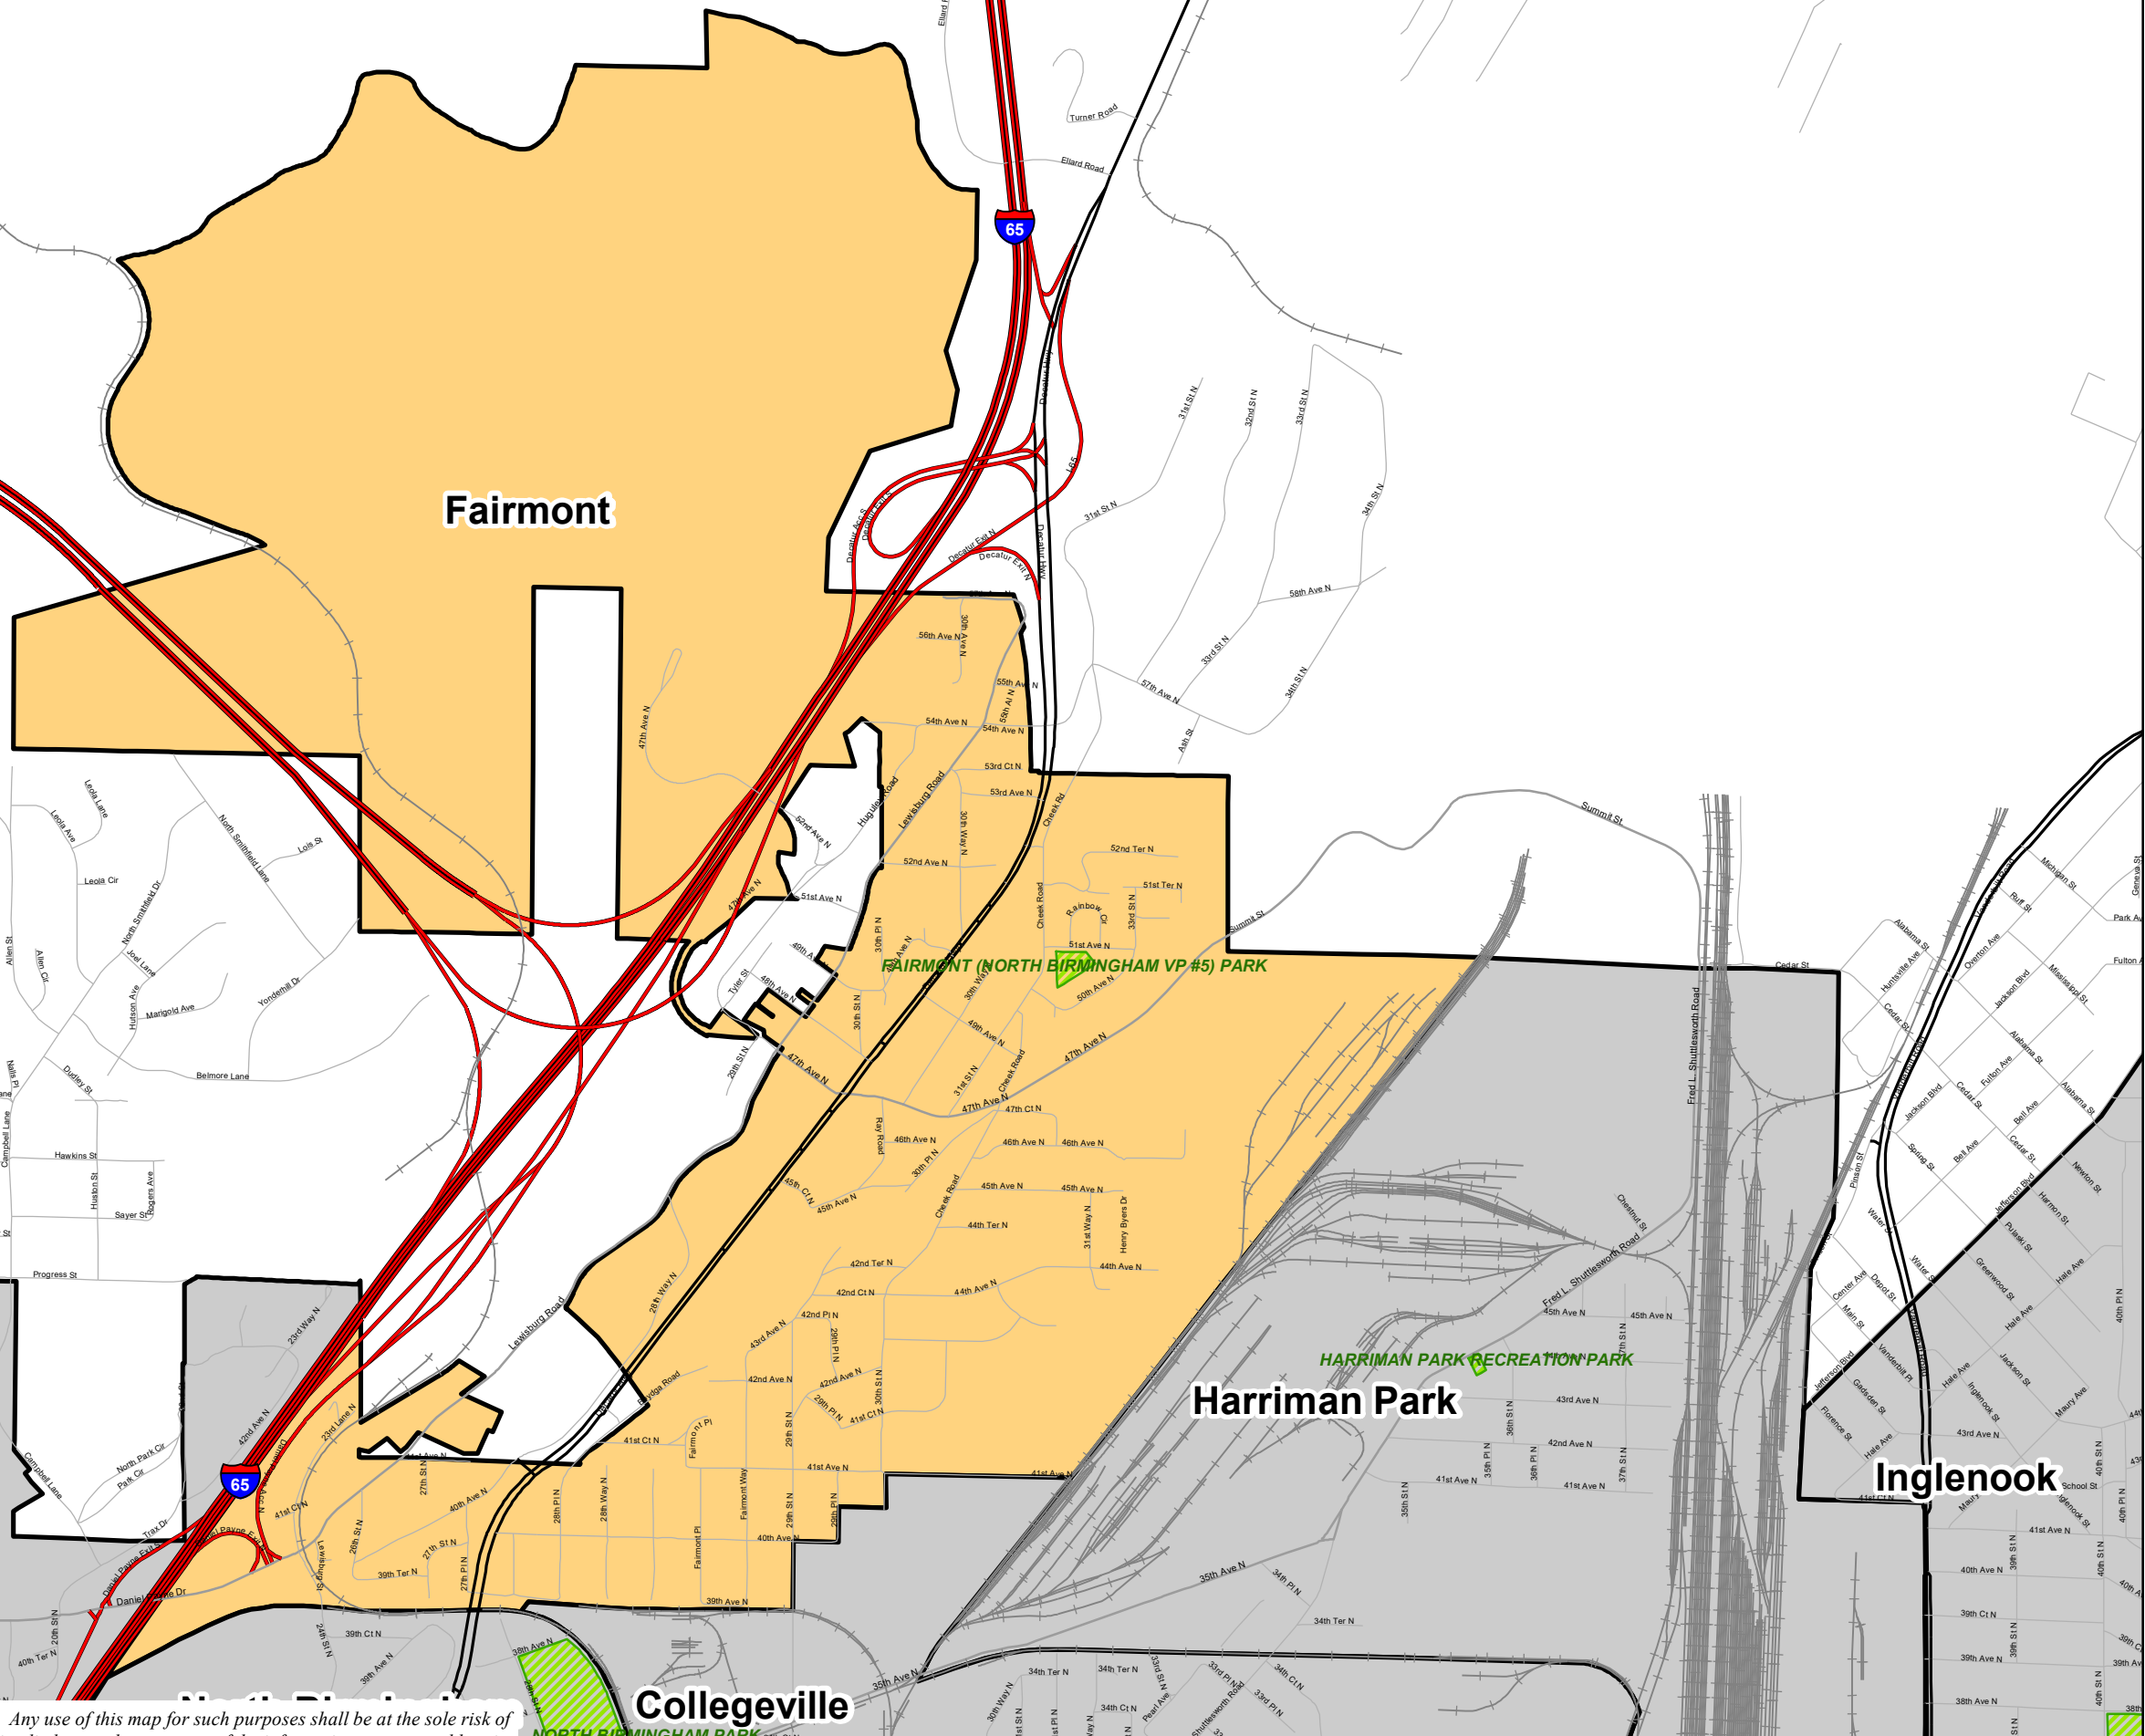

CITY OF BIRMINGHAM FAIRMONT NEIGHBORHOOD

N
W
E
S

June 26, 2019
1 inch = 1,325 feet

0 0.25 0.5 Miles

VA Neighborhoods 2019 11x17 Neighborhood Pdfs

CITY OF BIRMINGHAM
Department of Planning, Engineering & Permits
Geographic Information System

Collegeville
NORTH BIRMINGHAM PARK

INGLENOOK PARK