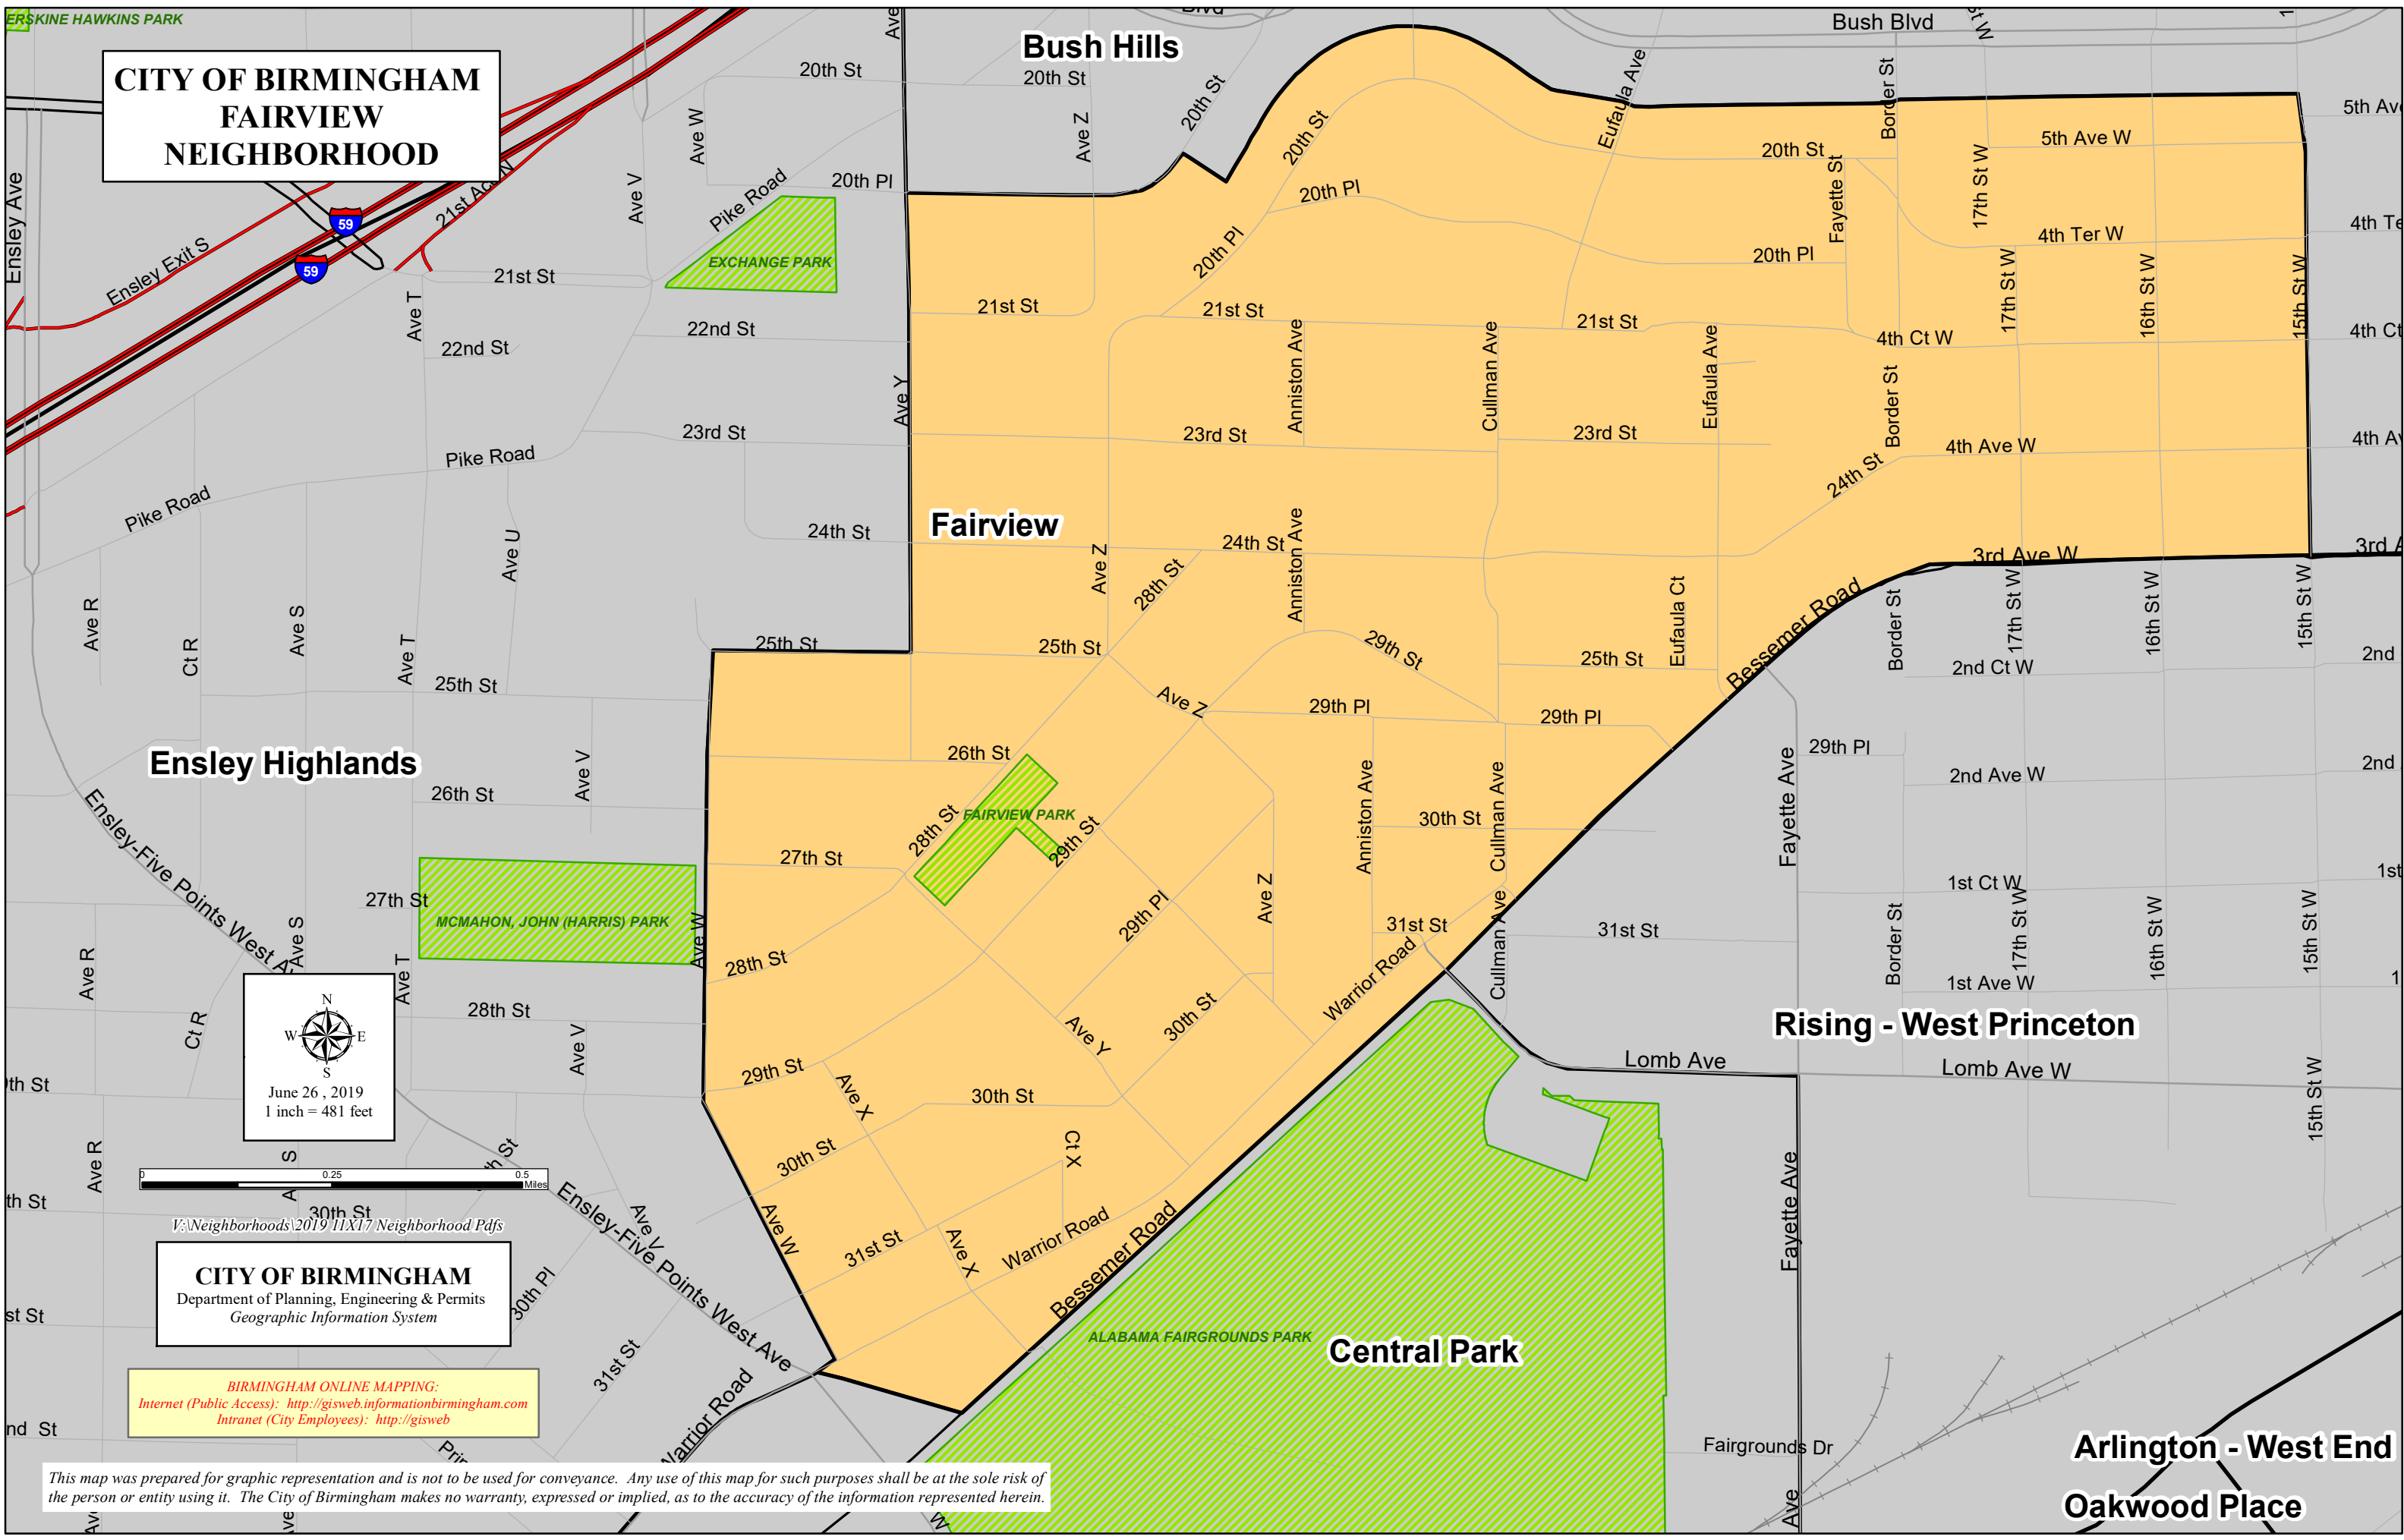

CITY OF BIRMINGHAM FAIRVIEW NEIGHBORHOOD

VA Neighborhoods 2019 11x17 Neighborhood Pdfs

CITY OF BIRMINGHAM
Department of Planning, Engineering & Permits
Geographic Information System

BIRMINGHAM ONLINE MAPPING:
Internet (Public Access): <http://gisweb.informationbirmingham.com>
Intranet (City Employees): <http://gisweb>

This map was prepared for graphic representation and is not to be used for conveyance. Any use of this map for such purposes shall be at the sole risk of the person or entity using it. The City of Birmingham makes no warranty, expressed or implied, as to the accuracy of the information represented herein.