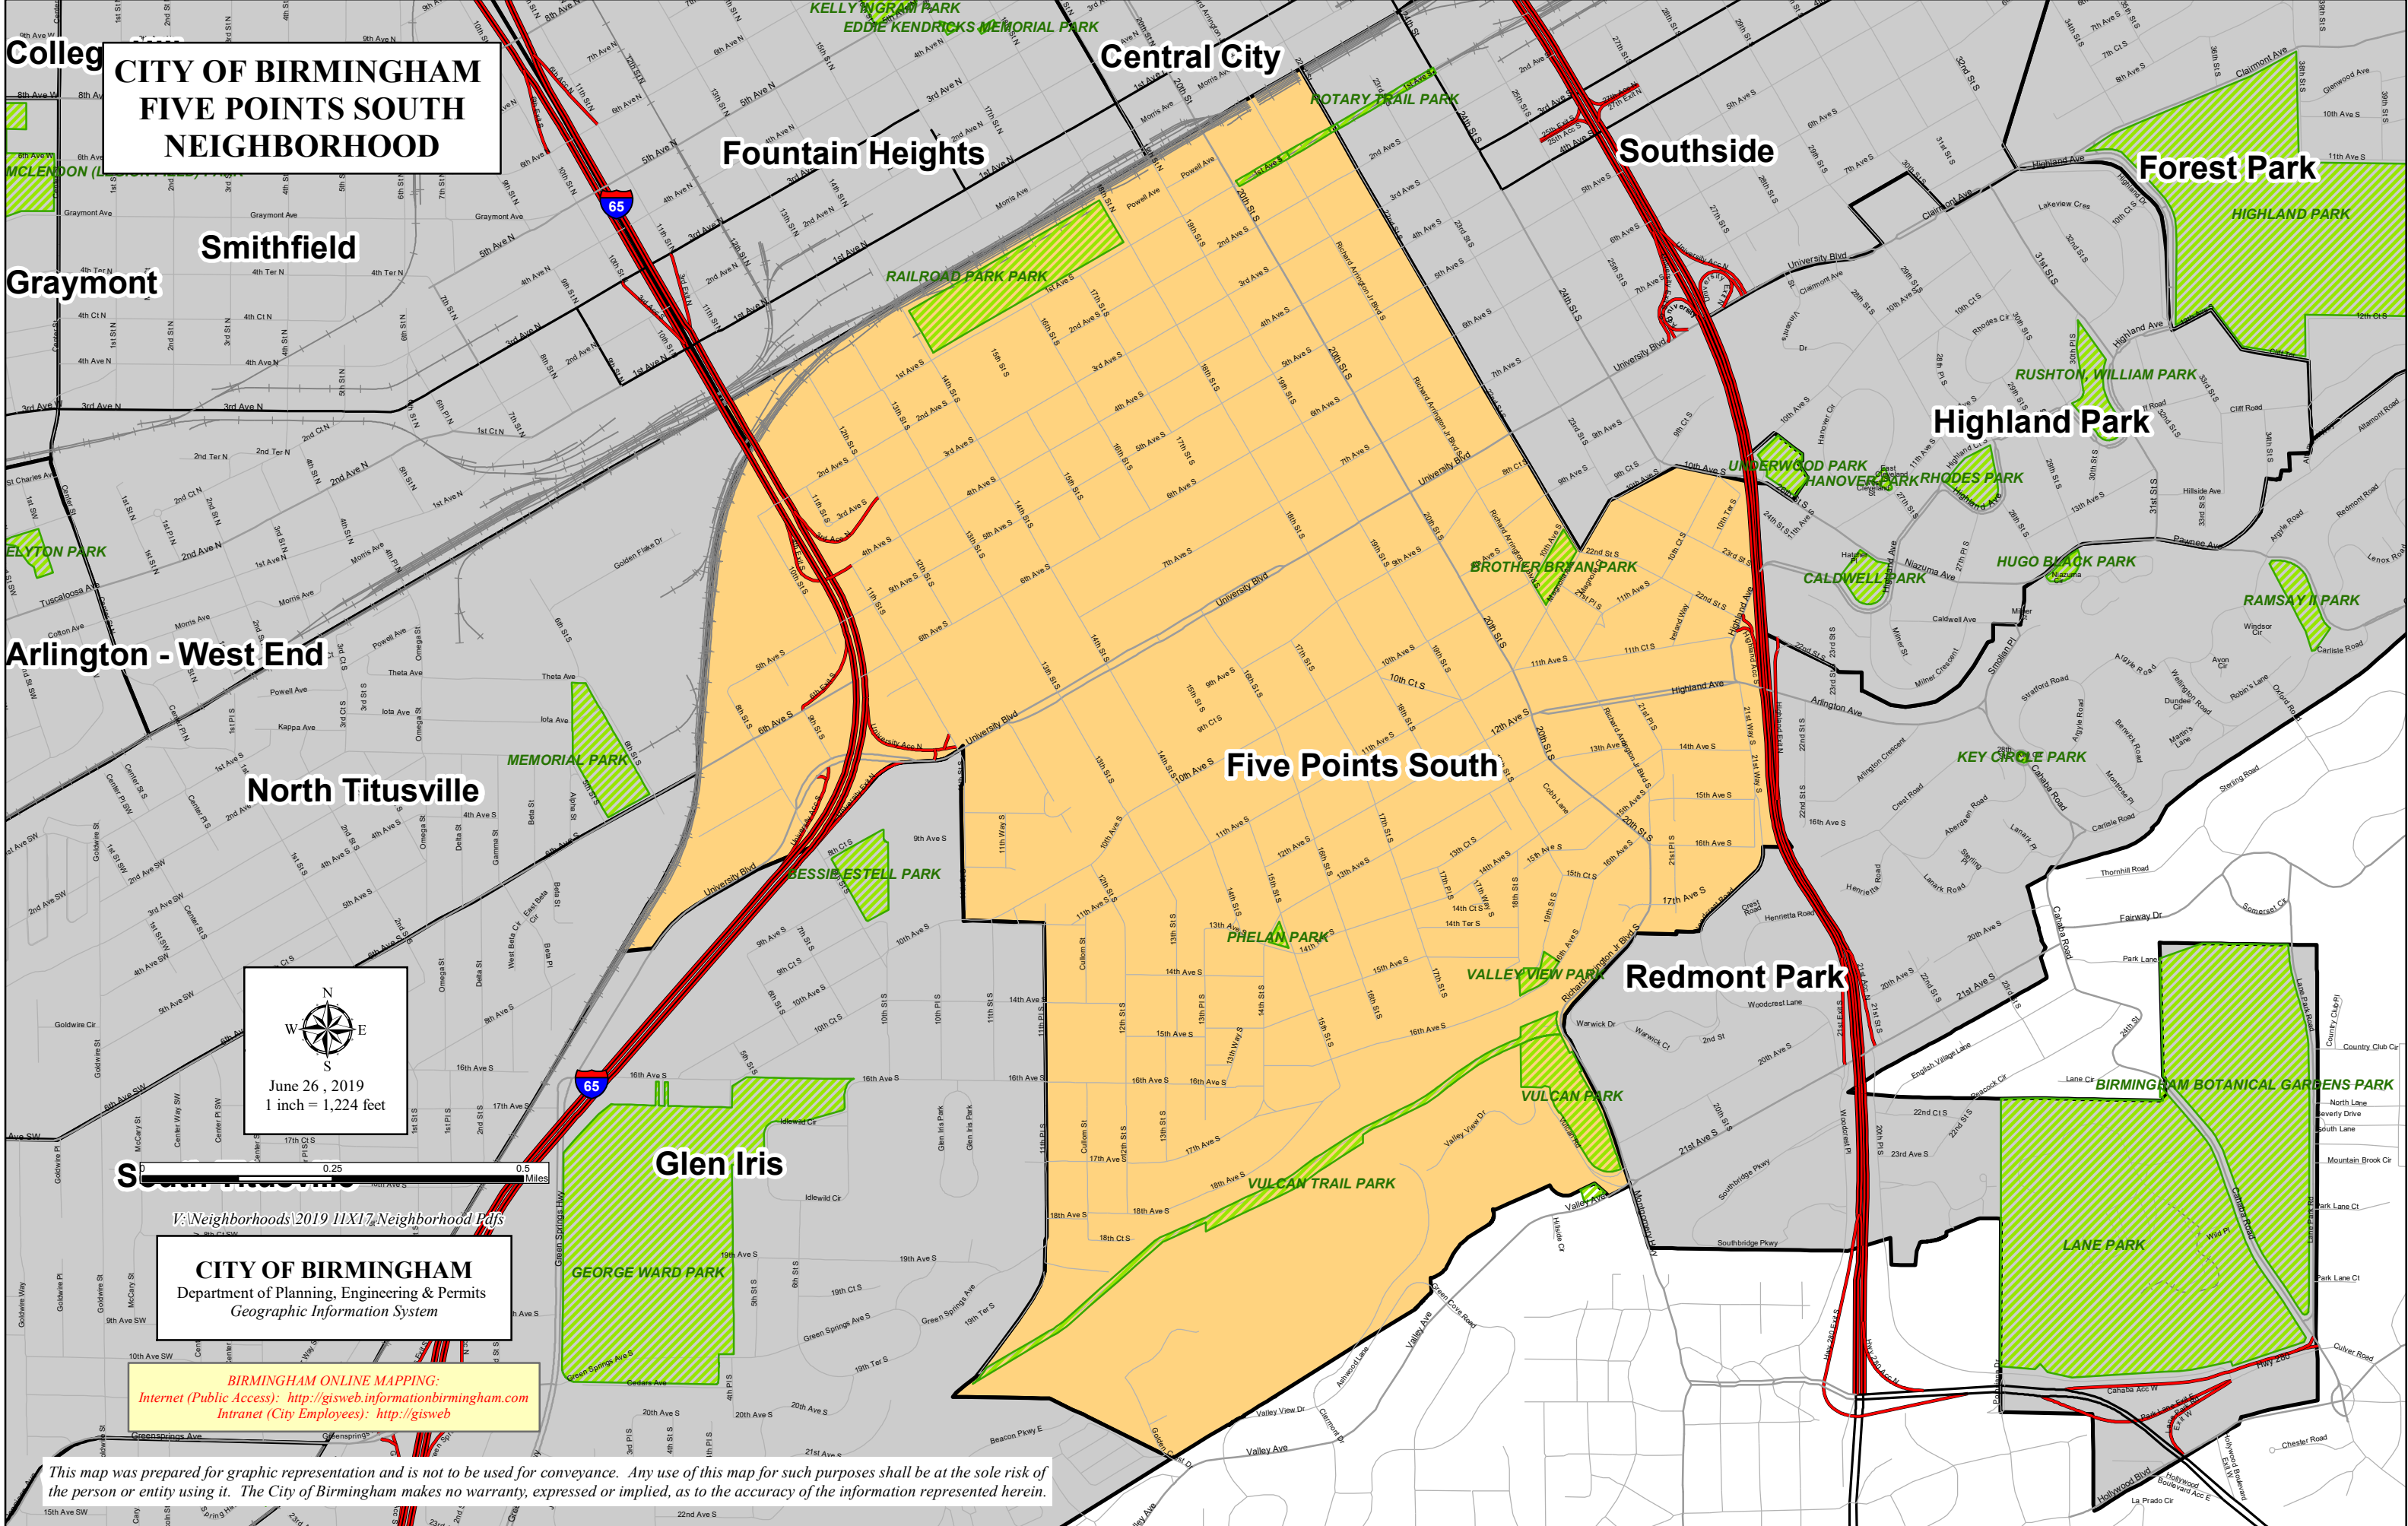

CITY OF BIRMINGHAM FIVE POINTS SOUTH NEIGHBORHOOD

VA Neighborhoods 2019 11x17 Neighborhood Pdfs
CITY OF BIRMINGHAM
Department of Planning, Engineering & Permits
Geographic Information System

BIRMINGHAM ONLINE MAPPING:
Internet (Public Access): <http://gisweb.informationbirmingham.com>
Intranet (City Employees): <http://gisweb>

This map was prepared for graphic representation and is not to be used for conveyance. Any use of this map for such purposes shall be at the sole risk of the person or entity using it. The City of Birmingham makes no warranty, expressed or implied, as to the accuracy of the information represented herein.