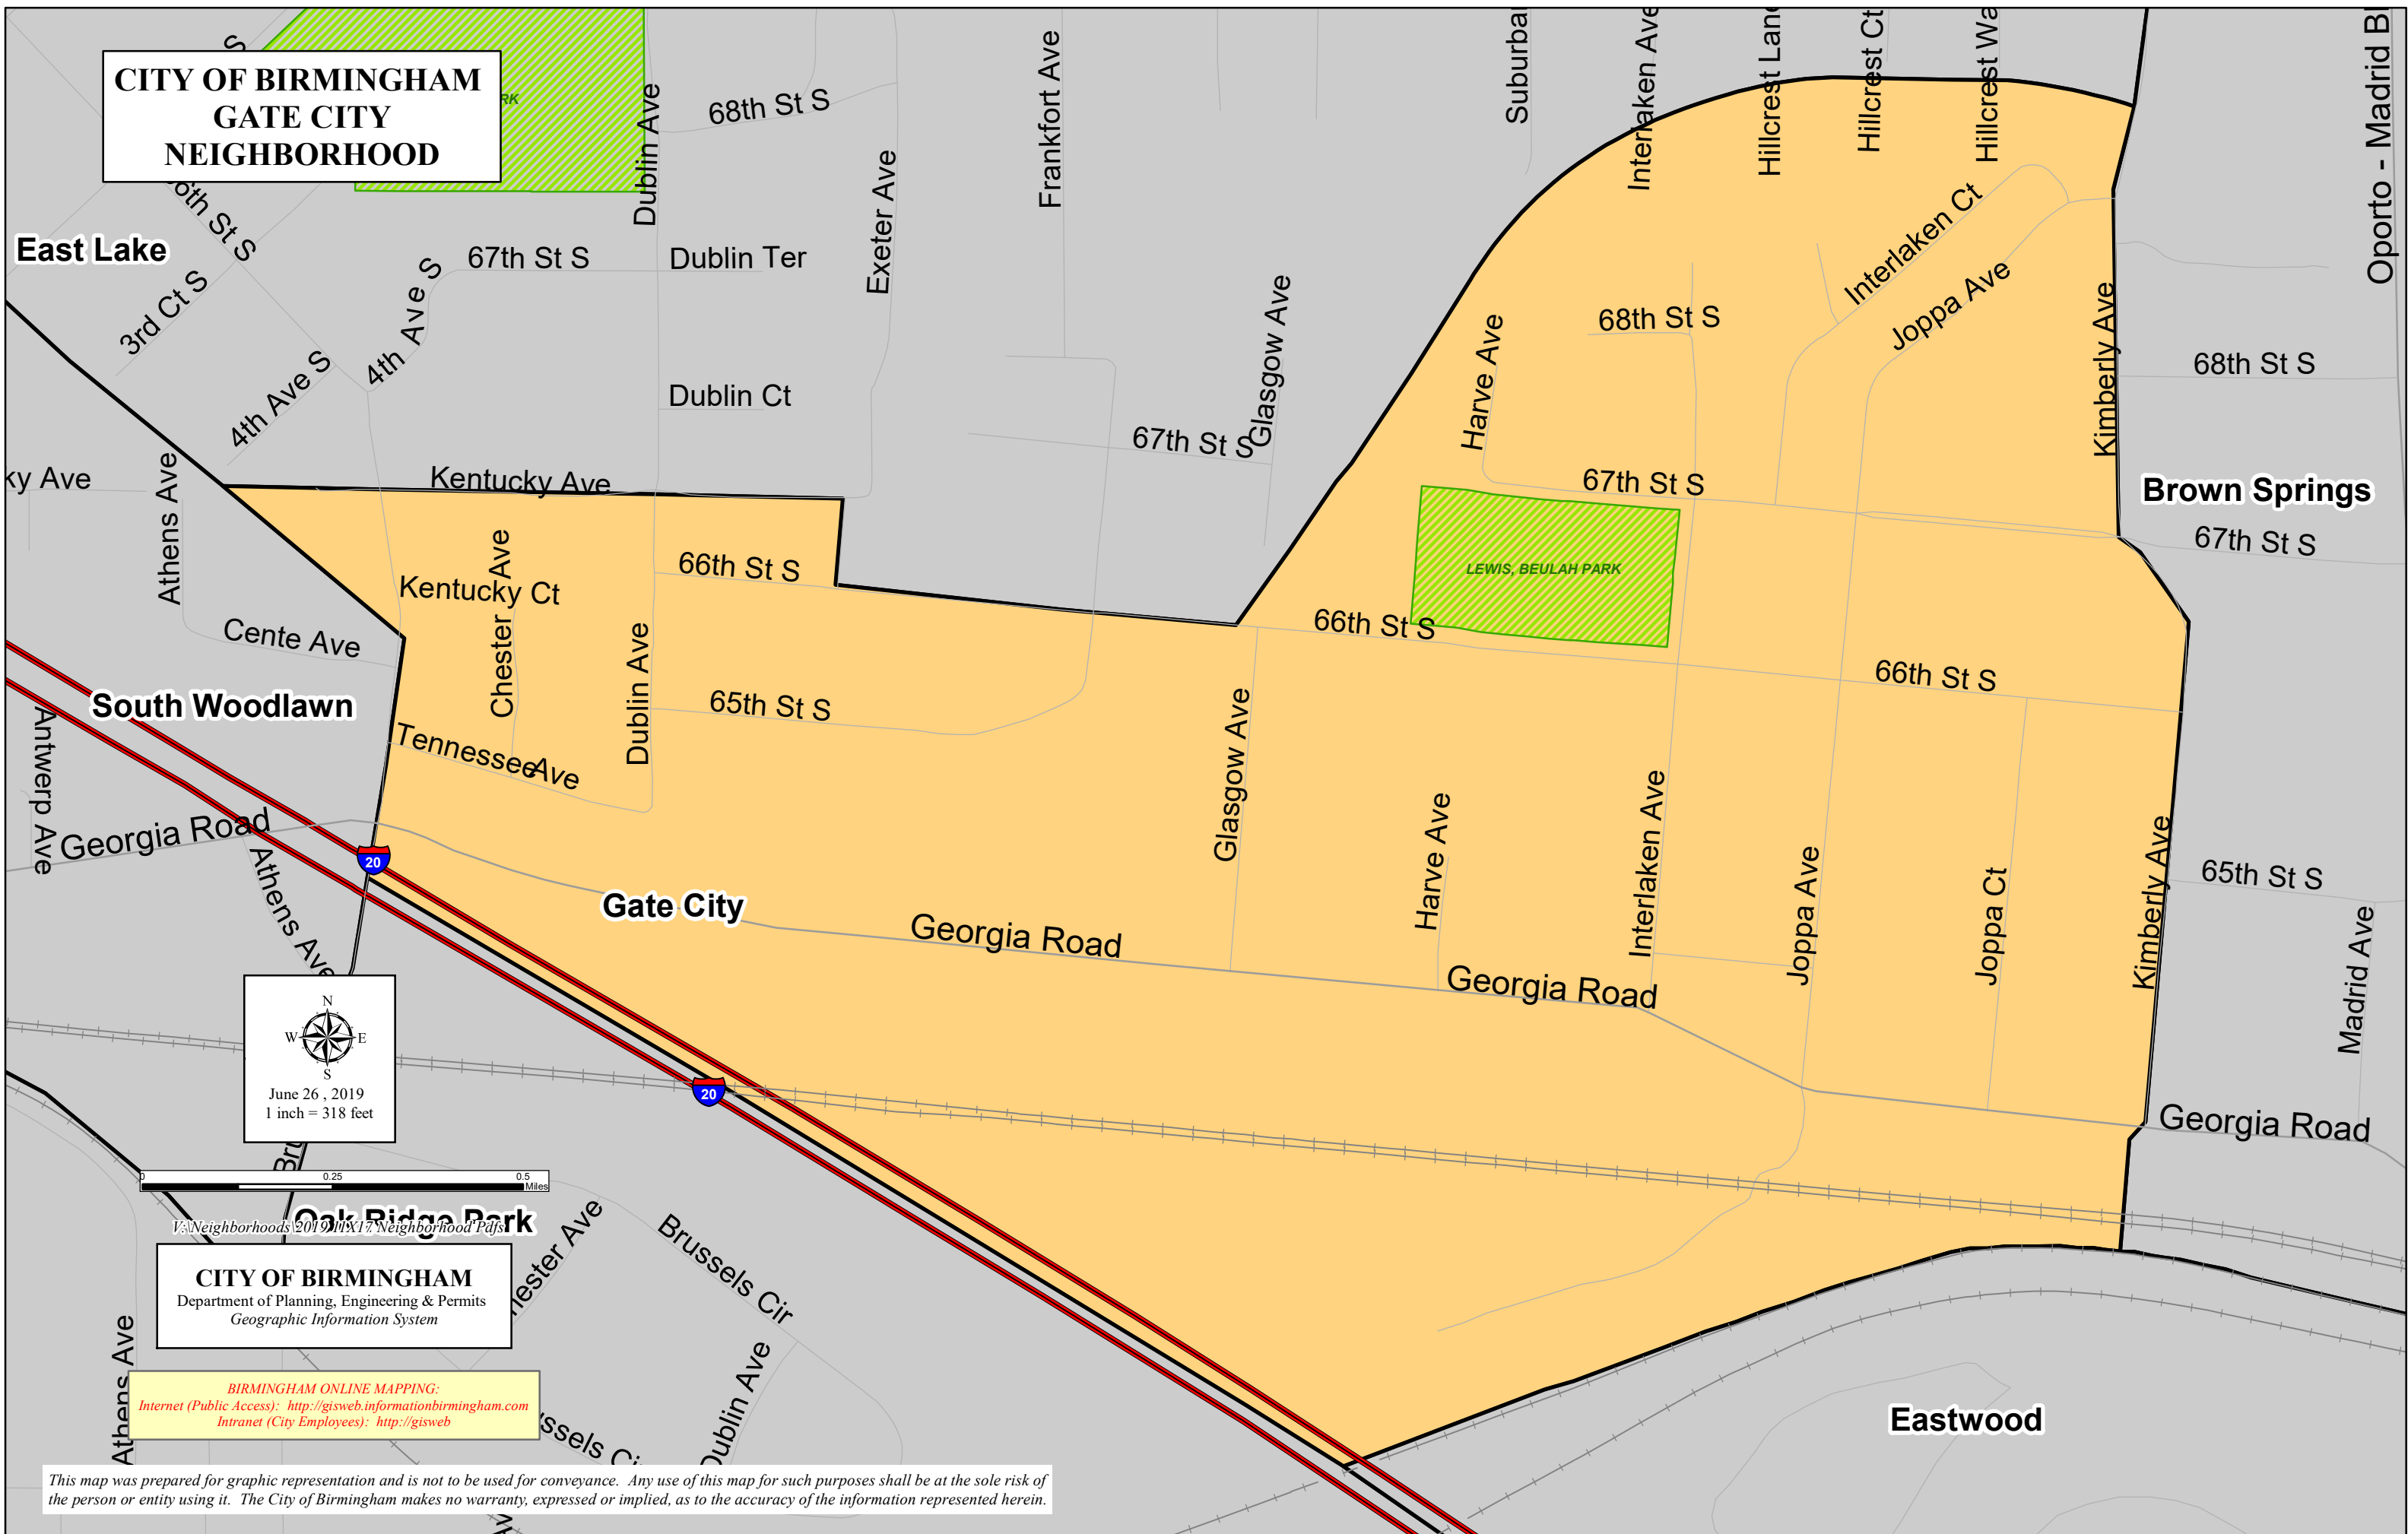

**CITY OF BIRMINGHAM
GATE CITY
NEIGHBORHOOD**

CITY OF BIRMINGHAM
Department of Planning, Engineering & Permits
Geographic Information System

BIRMINGHAM ONLINE MAPPING:
Internet (Public Access): <http://gisweb.informationbirmingham.com>
Intranet (City Employees): <http://gisweb>

This map was prepared for graphic representation and is not to be used for conveyance. Any use of this map for such purposes shall be at the sole risk of the person or entity using it. The City of Birmingham makes no warranty, expressed or implied, as to the accuracy of the information represented herein.