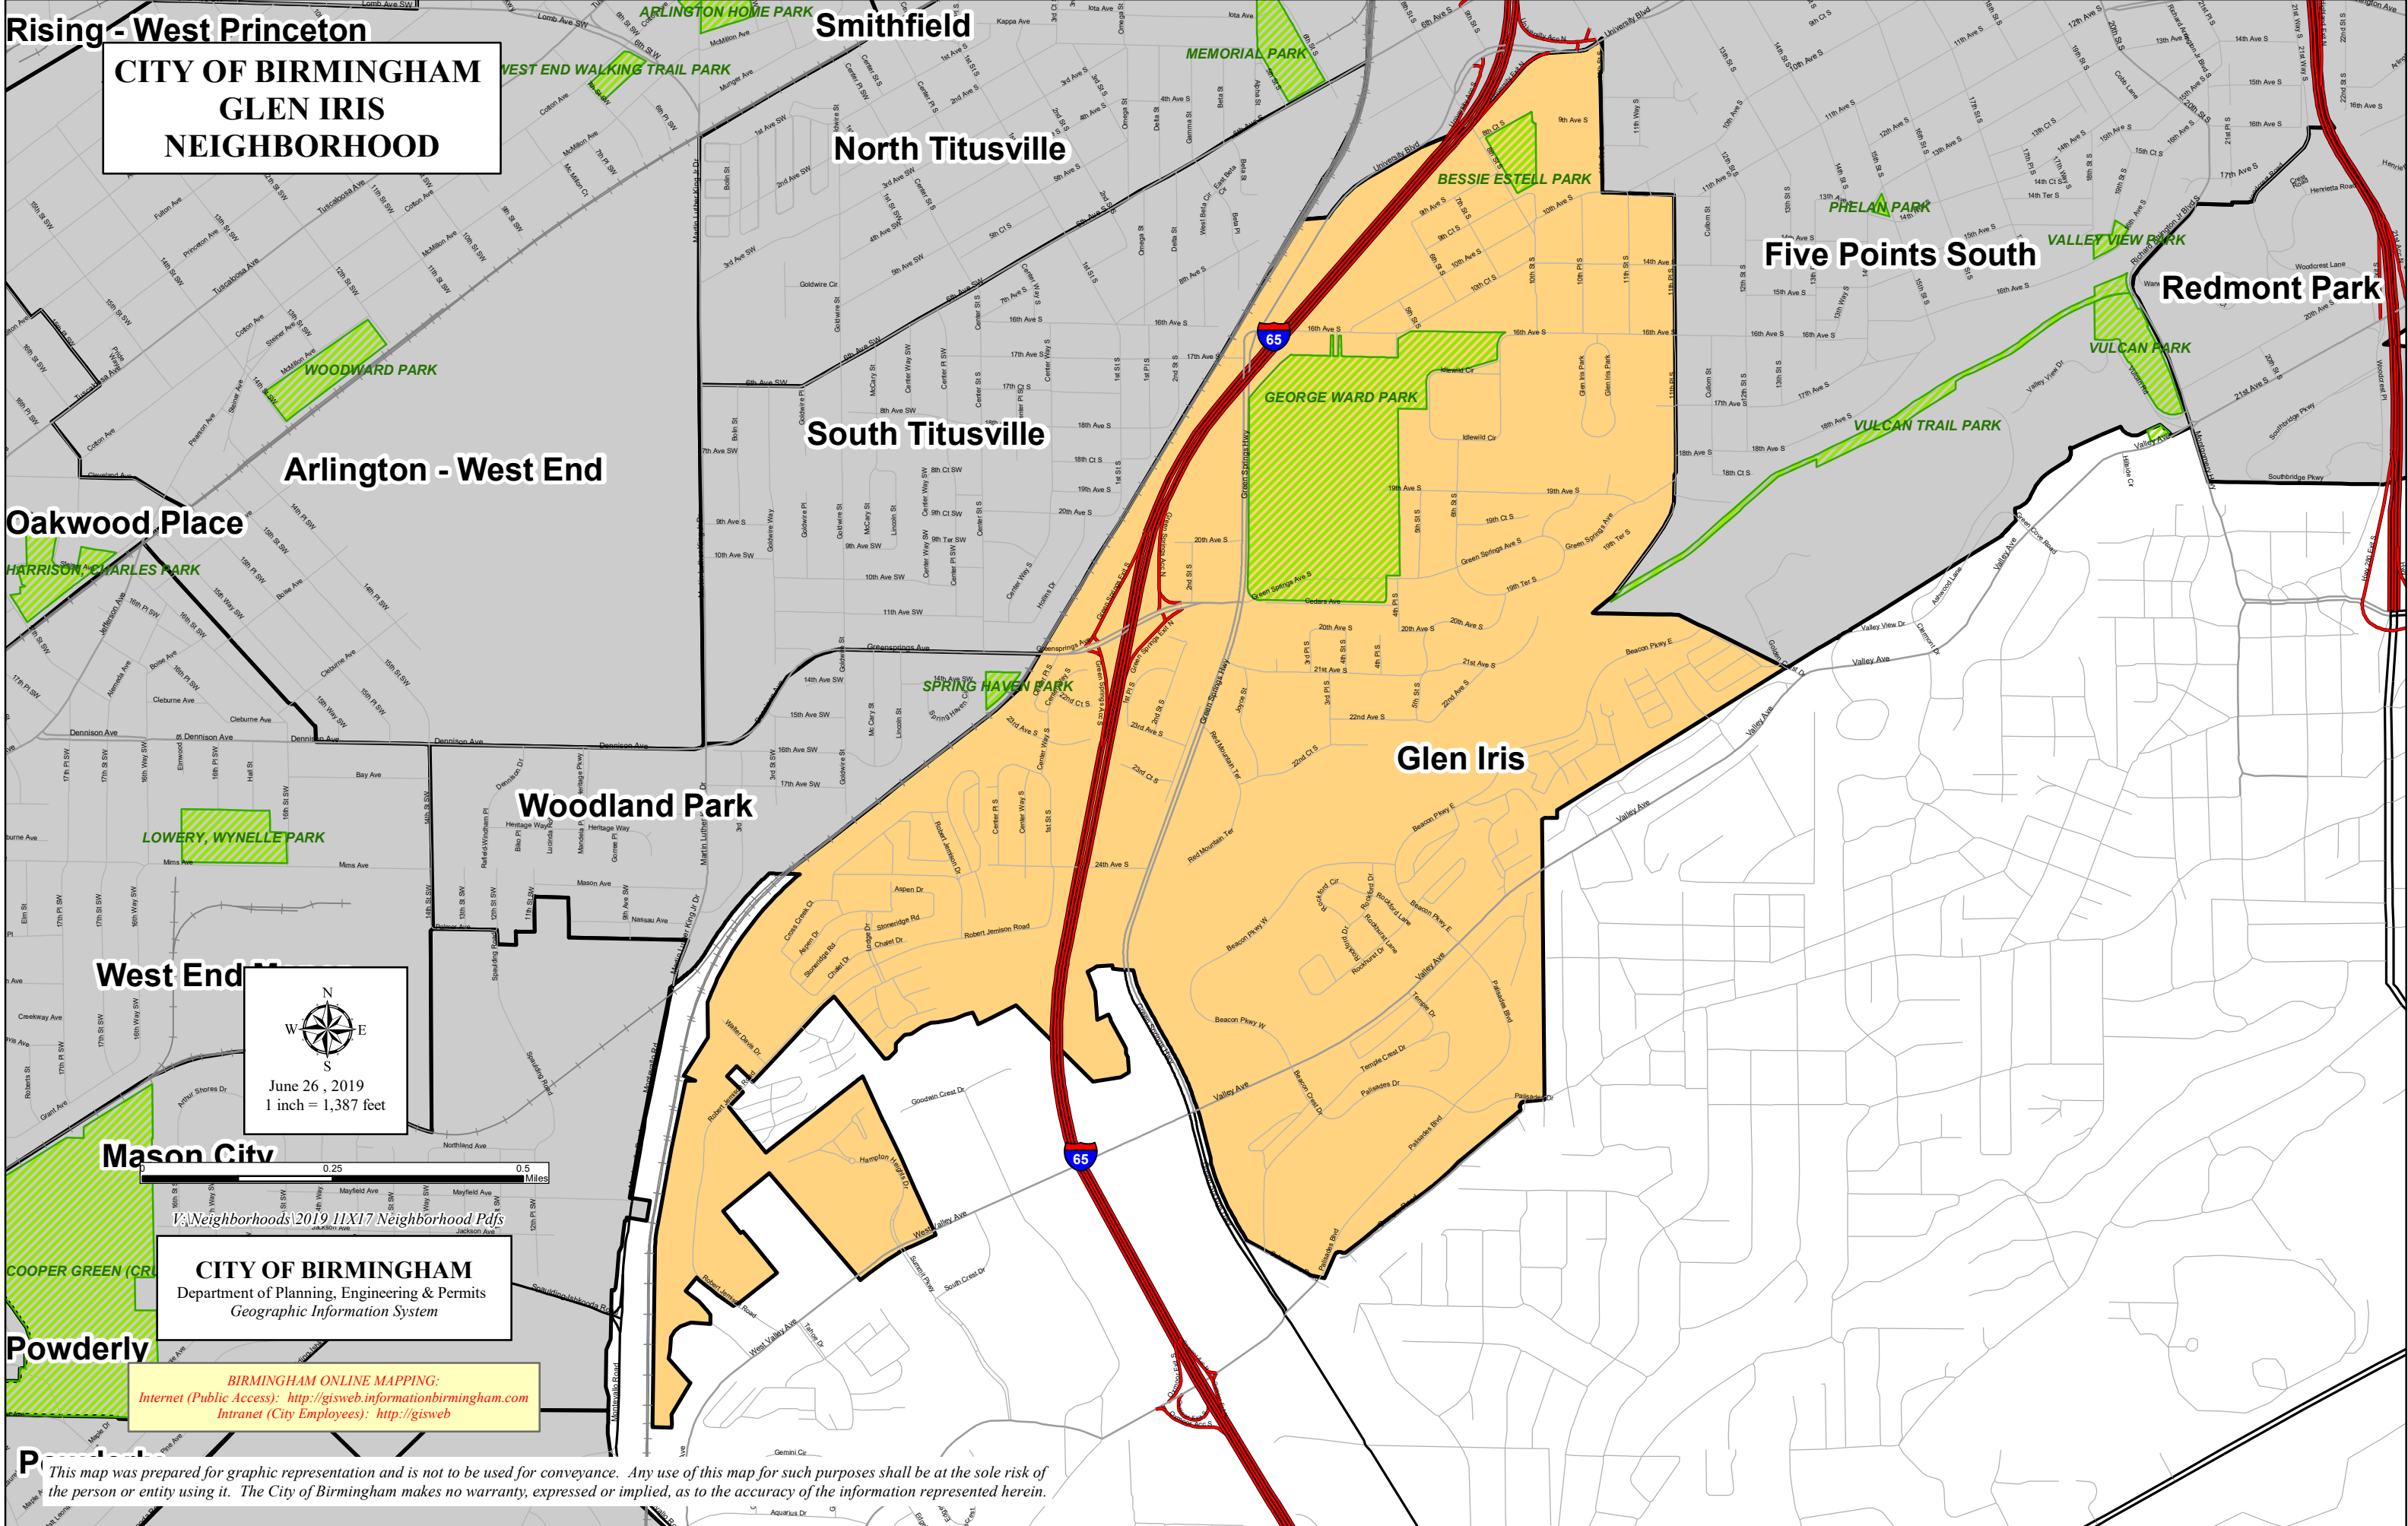

Rising - West Princeton
CITY OF BIRMINGHAM
GLEN IRIS
NEIGHBORHOOD

CITY OF BIRMINGHAM
Department of Planning, Engineering & Permits
Geographic Information System

BIRMINGHAM ONLINE MAPPING:
Internet (Public Access): <http://gisweb.informationbirmingham.com>
Intranet (City Employees): <http://gisweb>

P This map was prepared for graphic representation and is not to be used for conveyance. Any use of this map for such purposes shall be at the sole risk of the person or entity using it. The City of Birmingham makes no warranty, expressed or implied, as to the accuracy of the information represented herein.