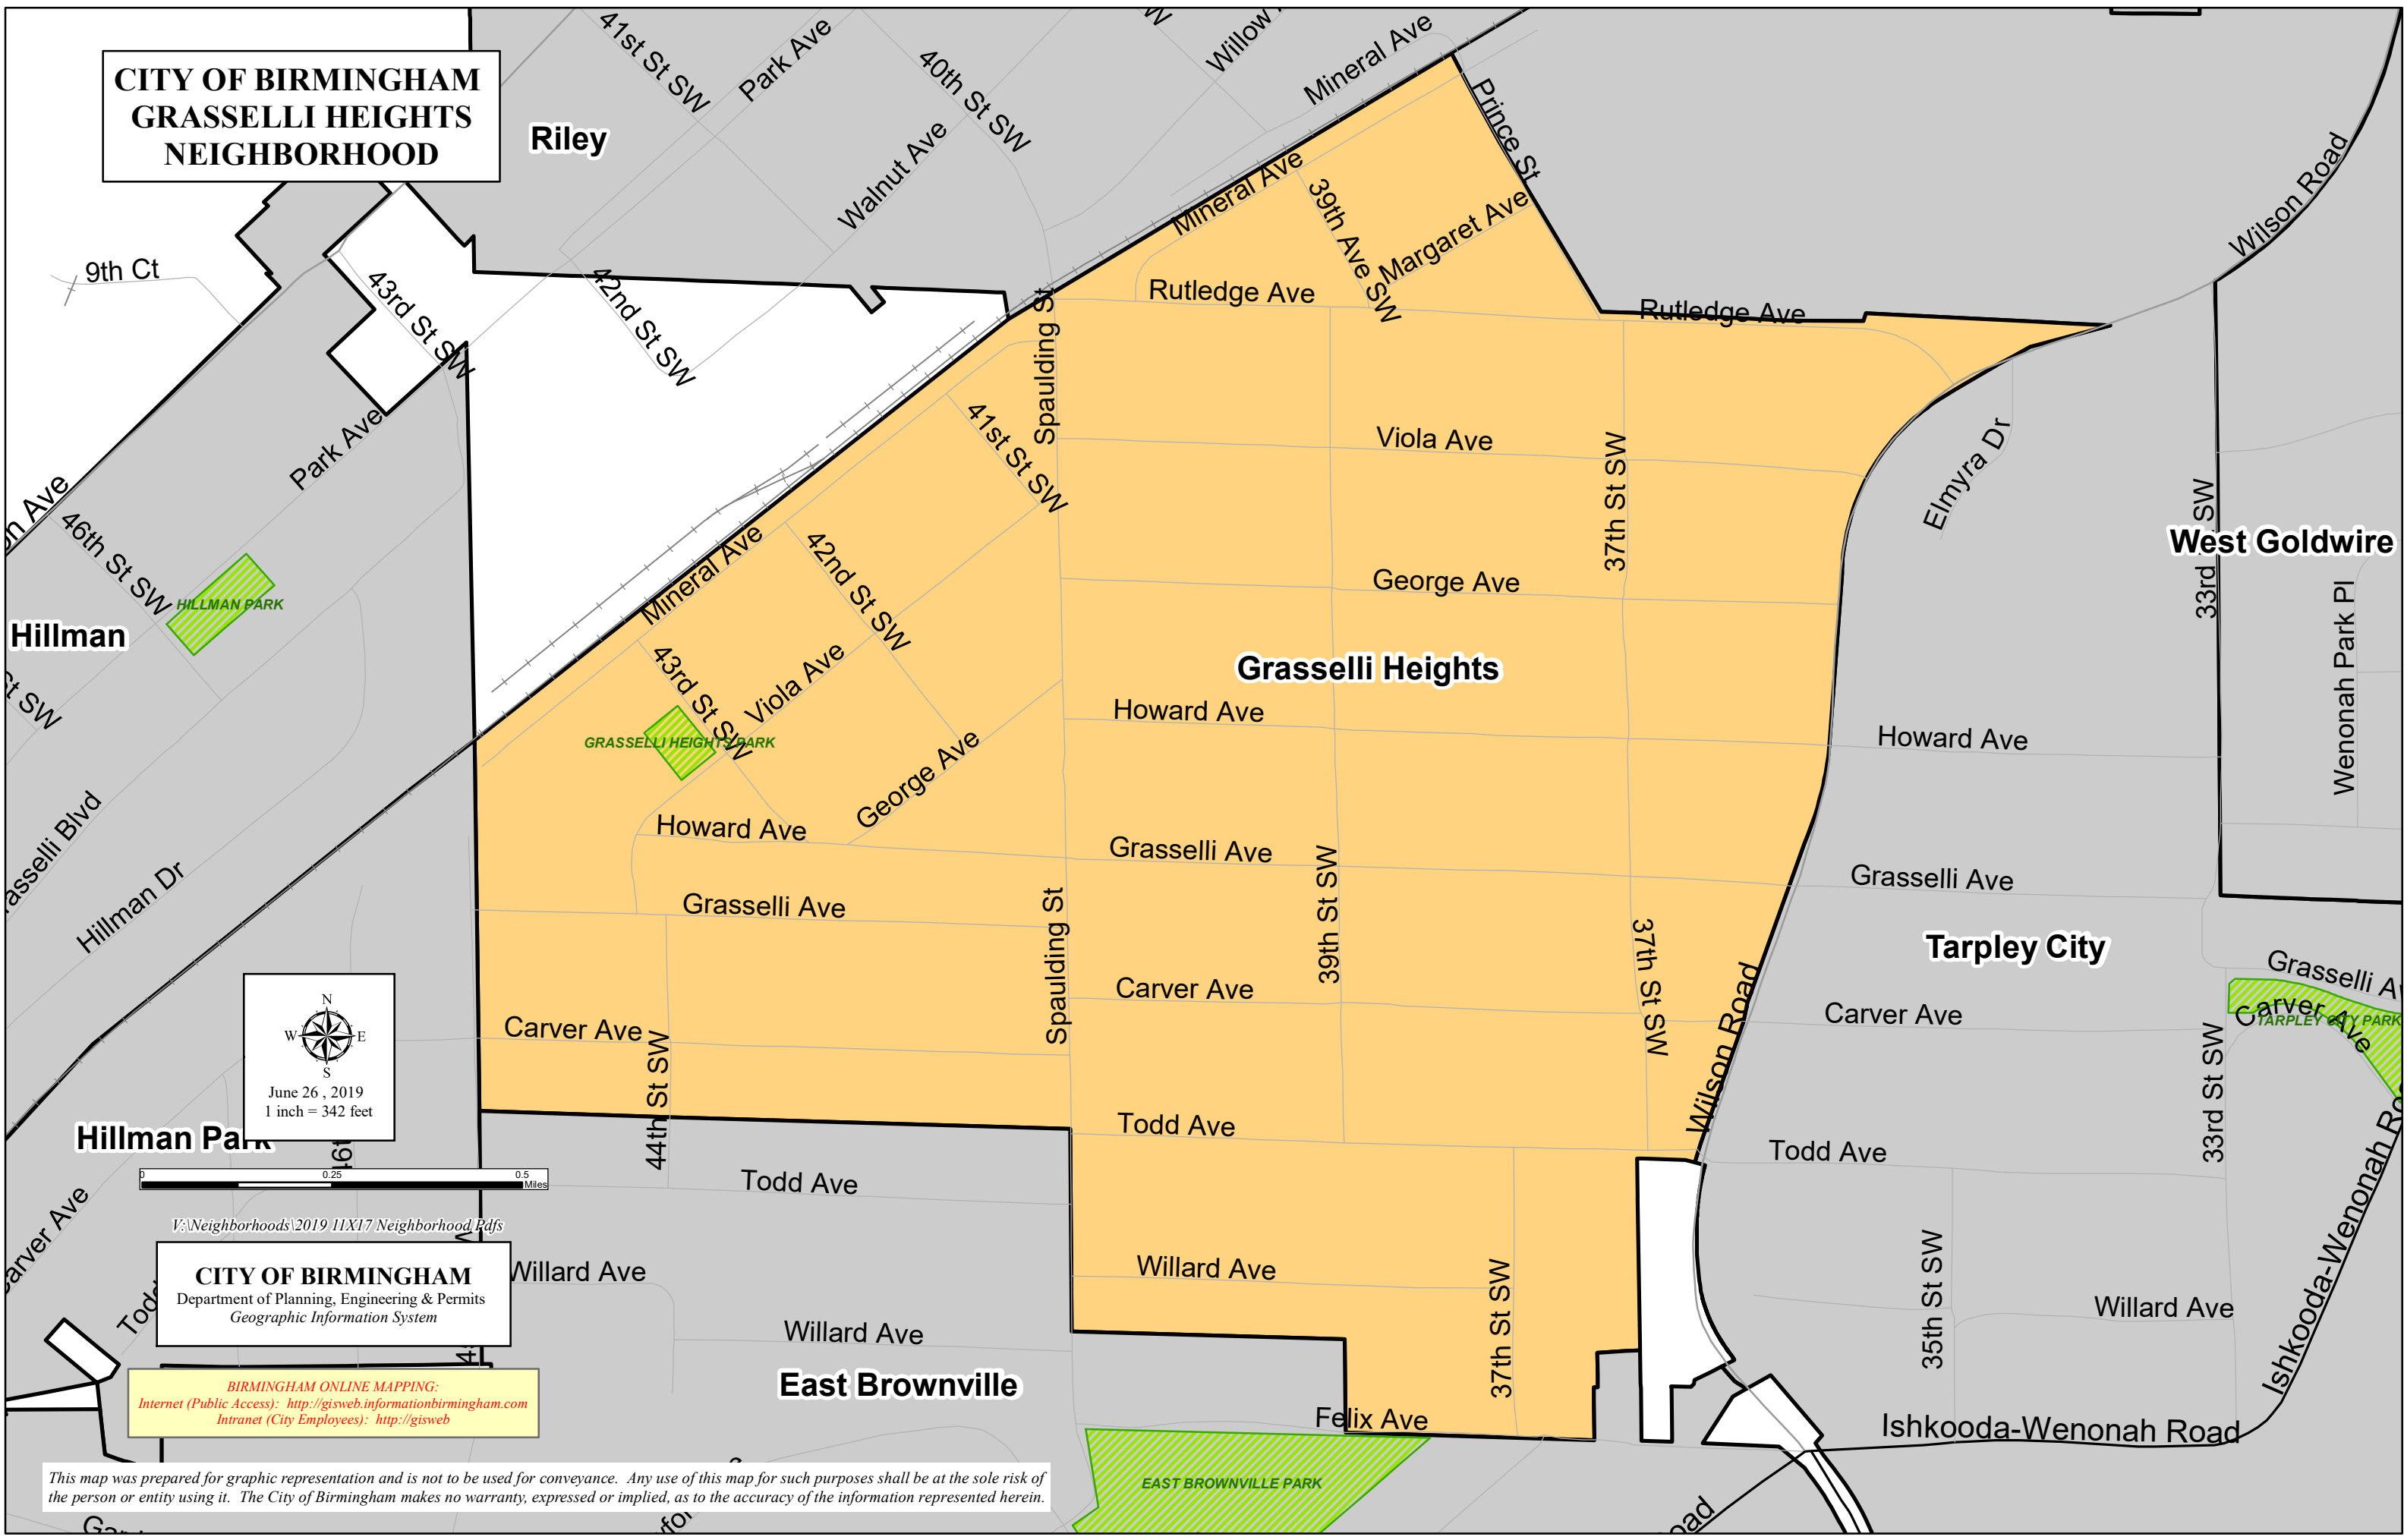

**CITY OF BIRMINGHAM  
GRASSELLI HEIGHTS  
NEIGHBORHOOD**

0 0.25 0.5 Miles

VA Neighborhoods 2019 11X17 Neighborhood Pdfs  
**CITY OF BIRMINGHAM**  
Department of Planning, Engineering & Permits  
Geographic Information System