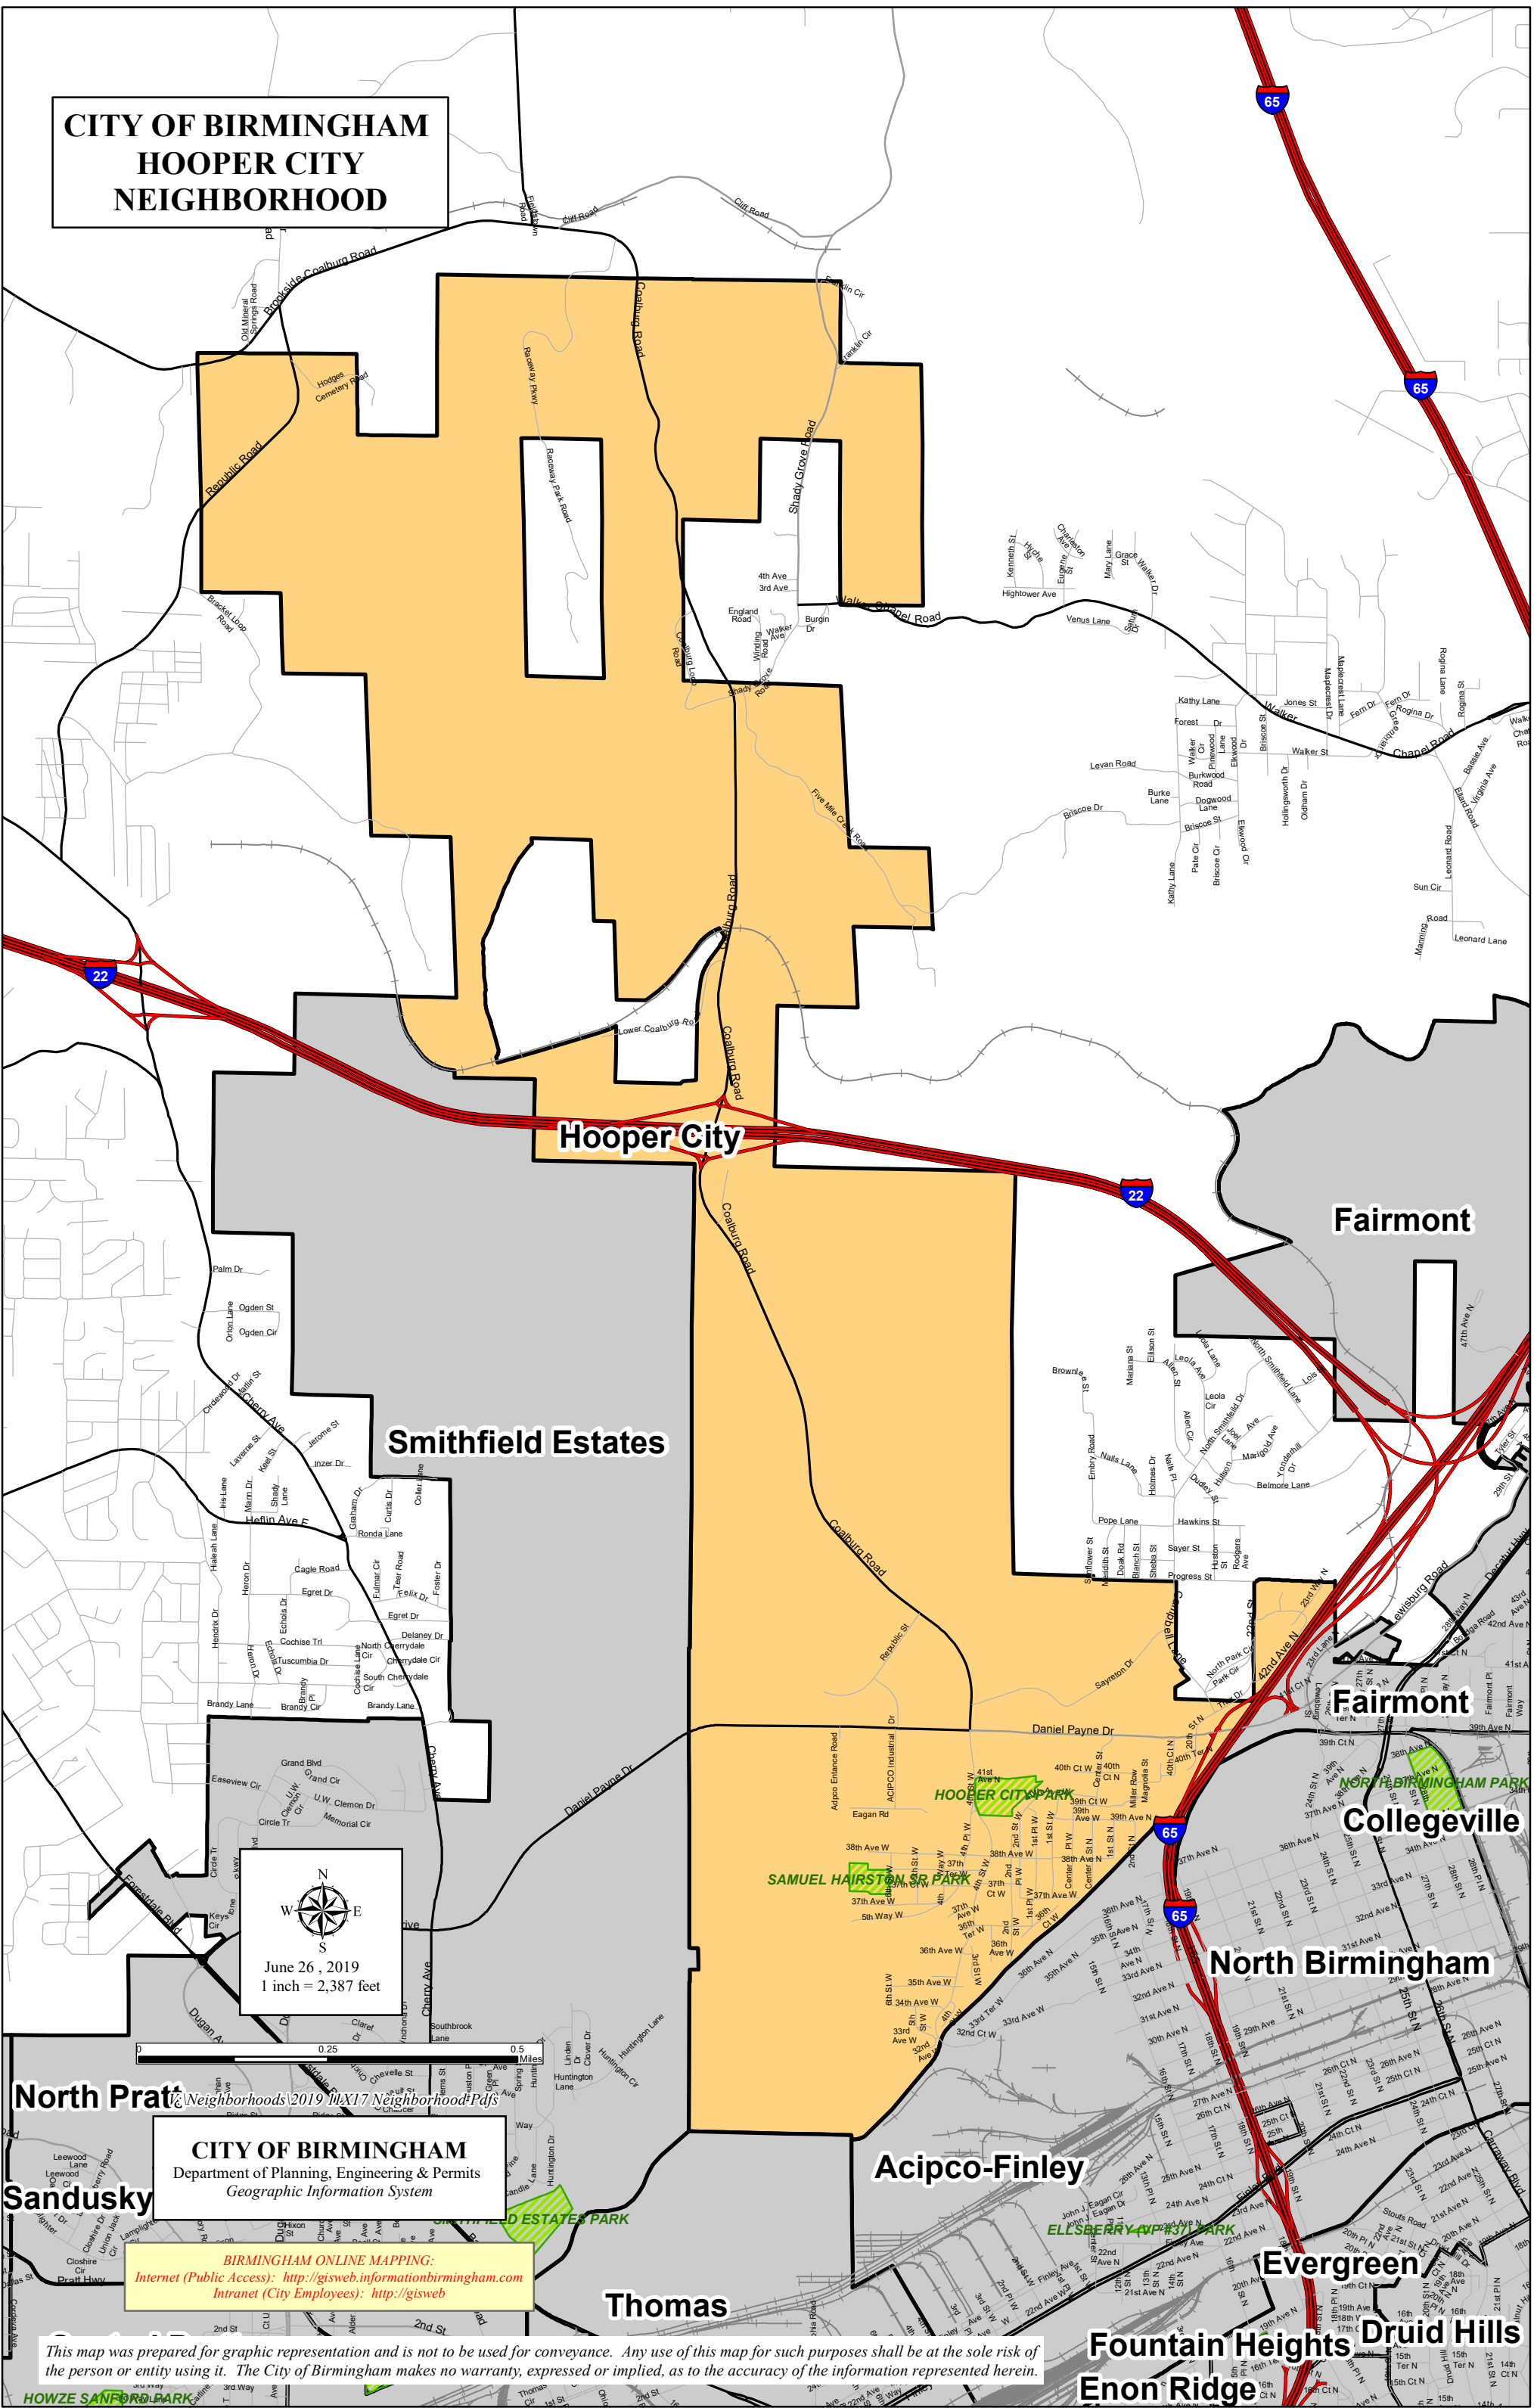

**CITY OF BIRMINGHAM
HOOPER CITY
NEIGHBORHOOD**

June 26, 2019
1 inch = 2,387 feet

CITY OF BIRMINGHAM
Department of Planning, Engineering & Permits
Geographic Information System

BIRMINGHAM ONLINE MAPPING:
Internet (Public Access): <http://gisweb.informationbirmingham.com>
Intranet (City Employees): <http://gisweb>

This map was prepared for graphic representation and is not to be used for conveyance. Any use of this map for such purposes shall be at the sole risk of the person or entity using it. The City of Birmingham makes no warranty, expressed or implied, as to the accuracy of the information represented herein.

North Birmingham
Fountain Heights
Enon Ridge
Druid Hills