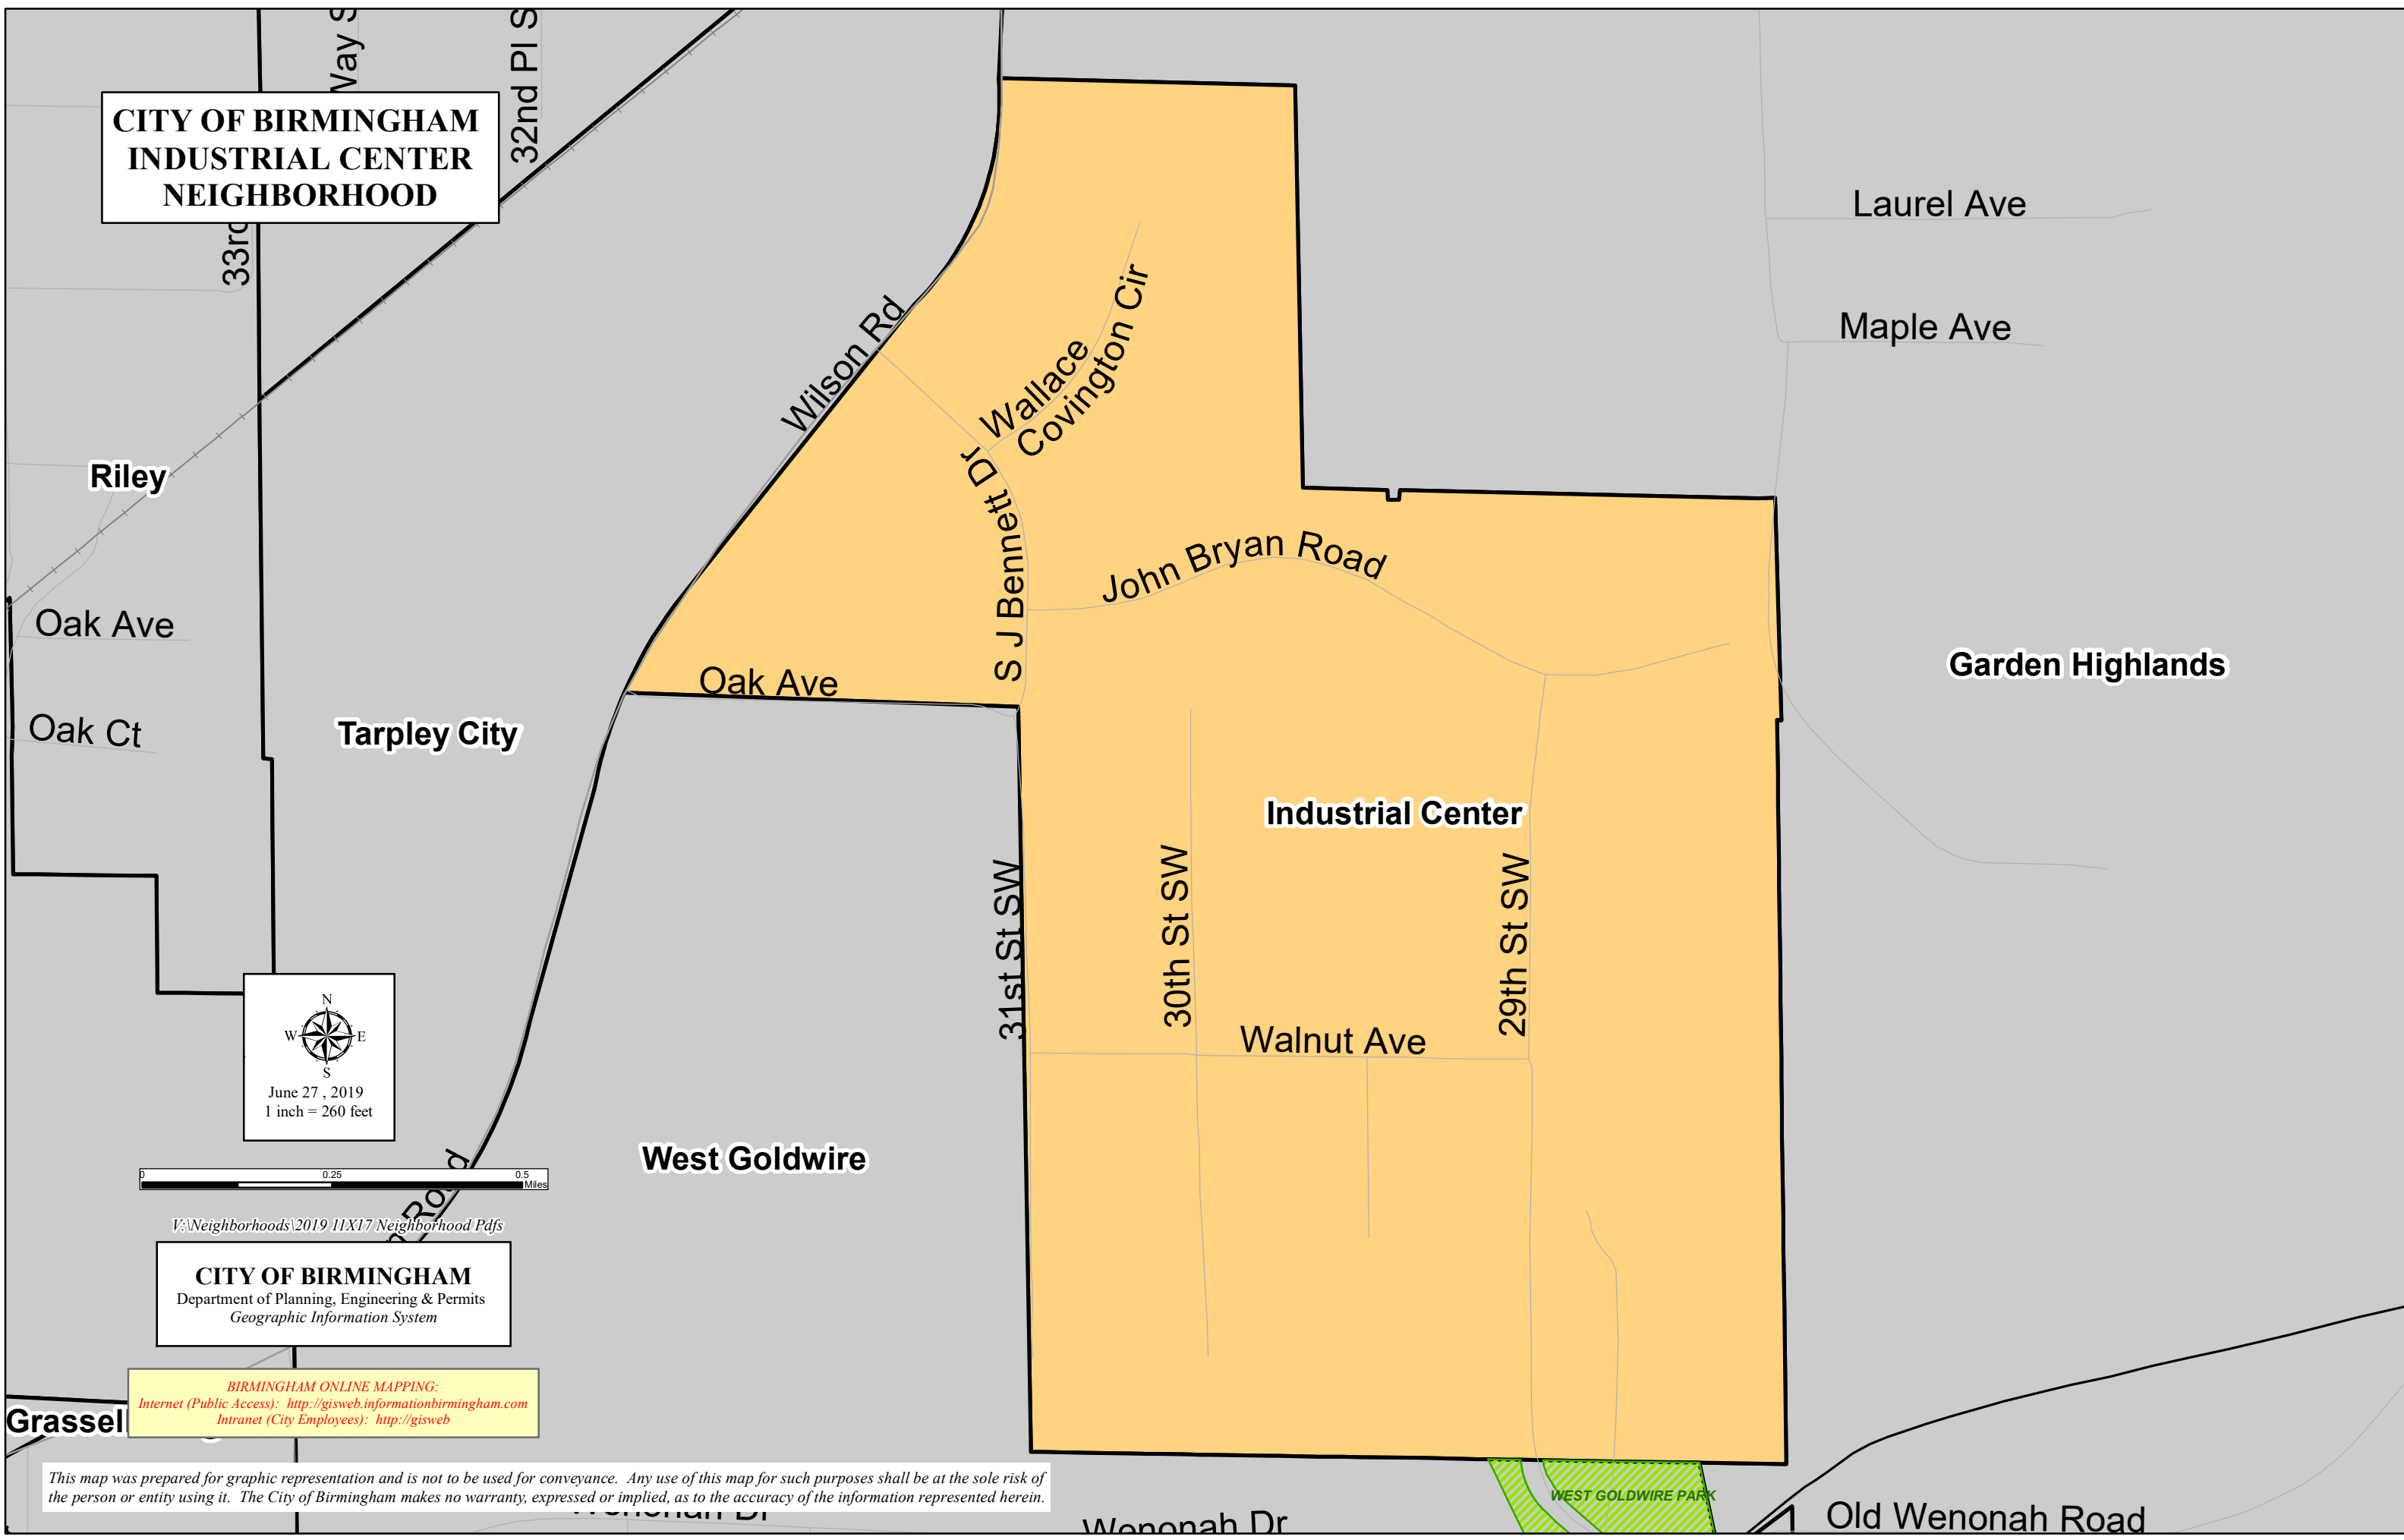

**CITY OF BIRMINGHAM  
INDUSTRIAL CENTER  
NEIGHBORHOOD**

VA\Neighborhoods\2019 11X17 Neighborhood Pdfs  
**CITY OF BIRMINGHAM**  
Department of Planning, Engineering & Permits  
Geographic Information System

WEST GOLDWIRE PARK