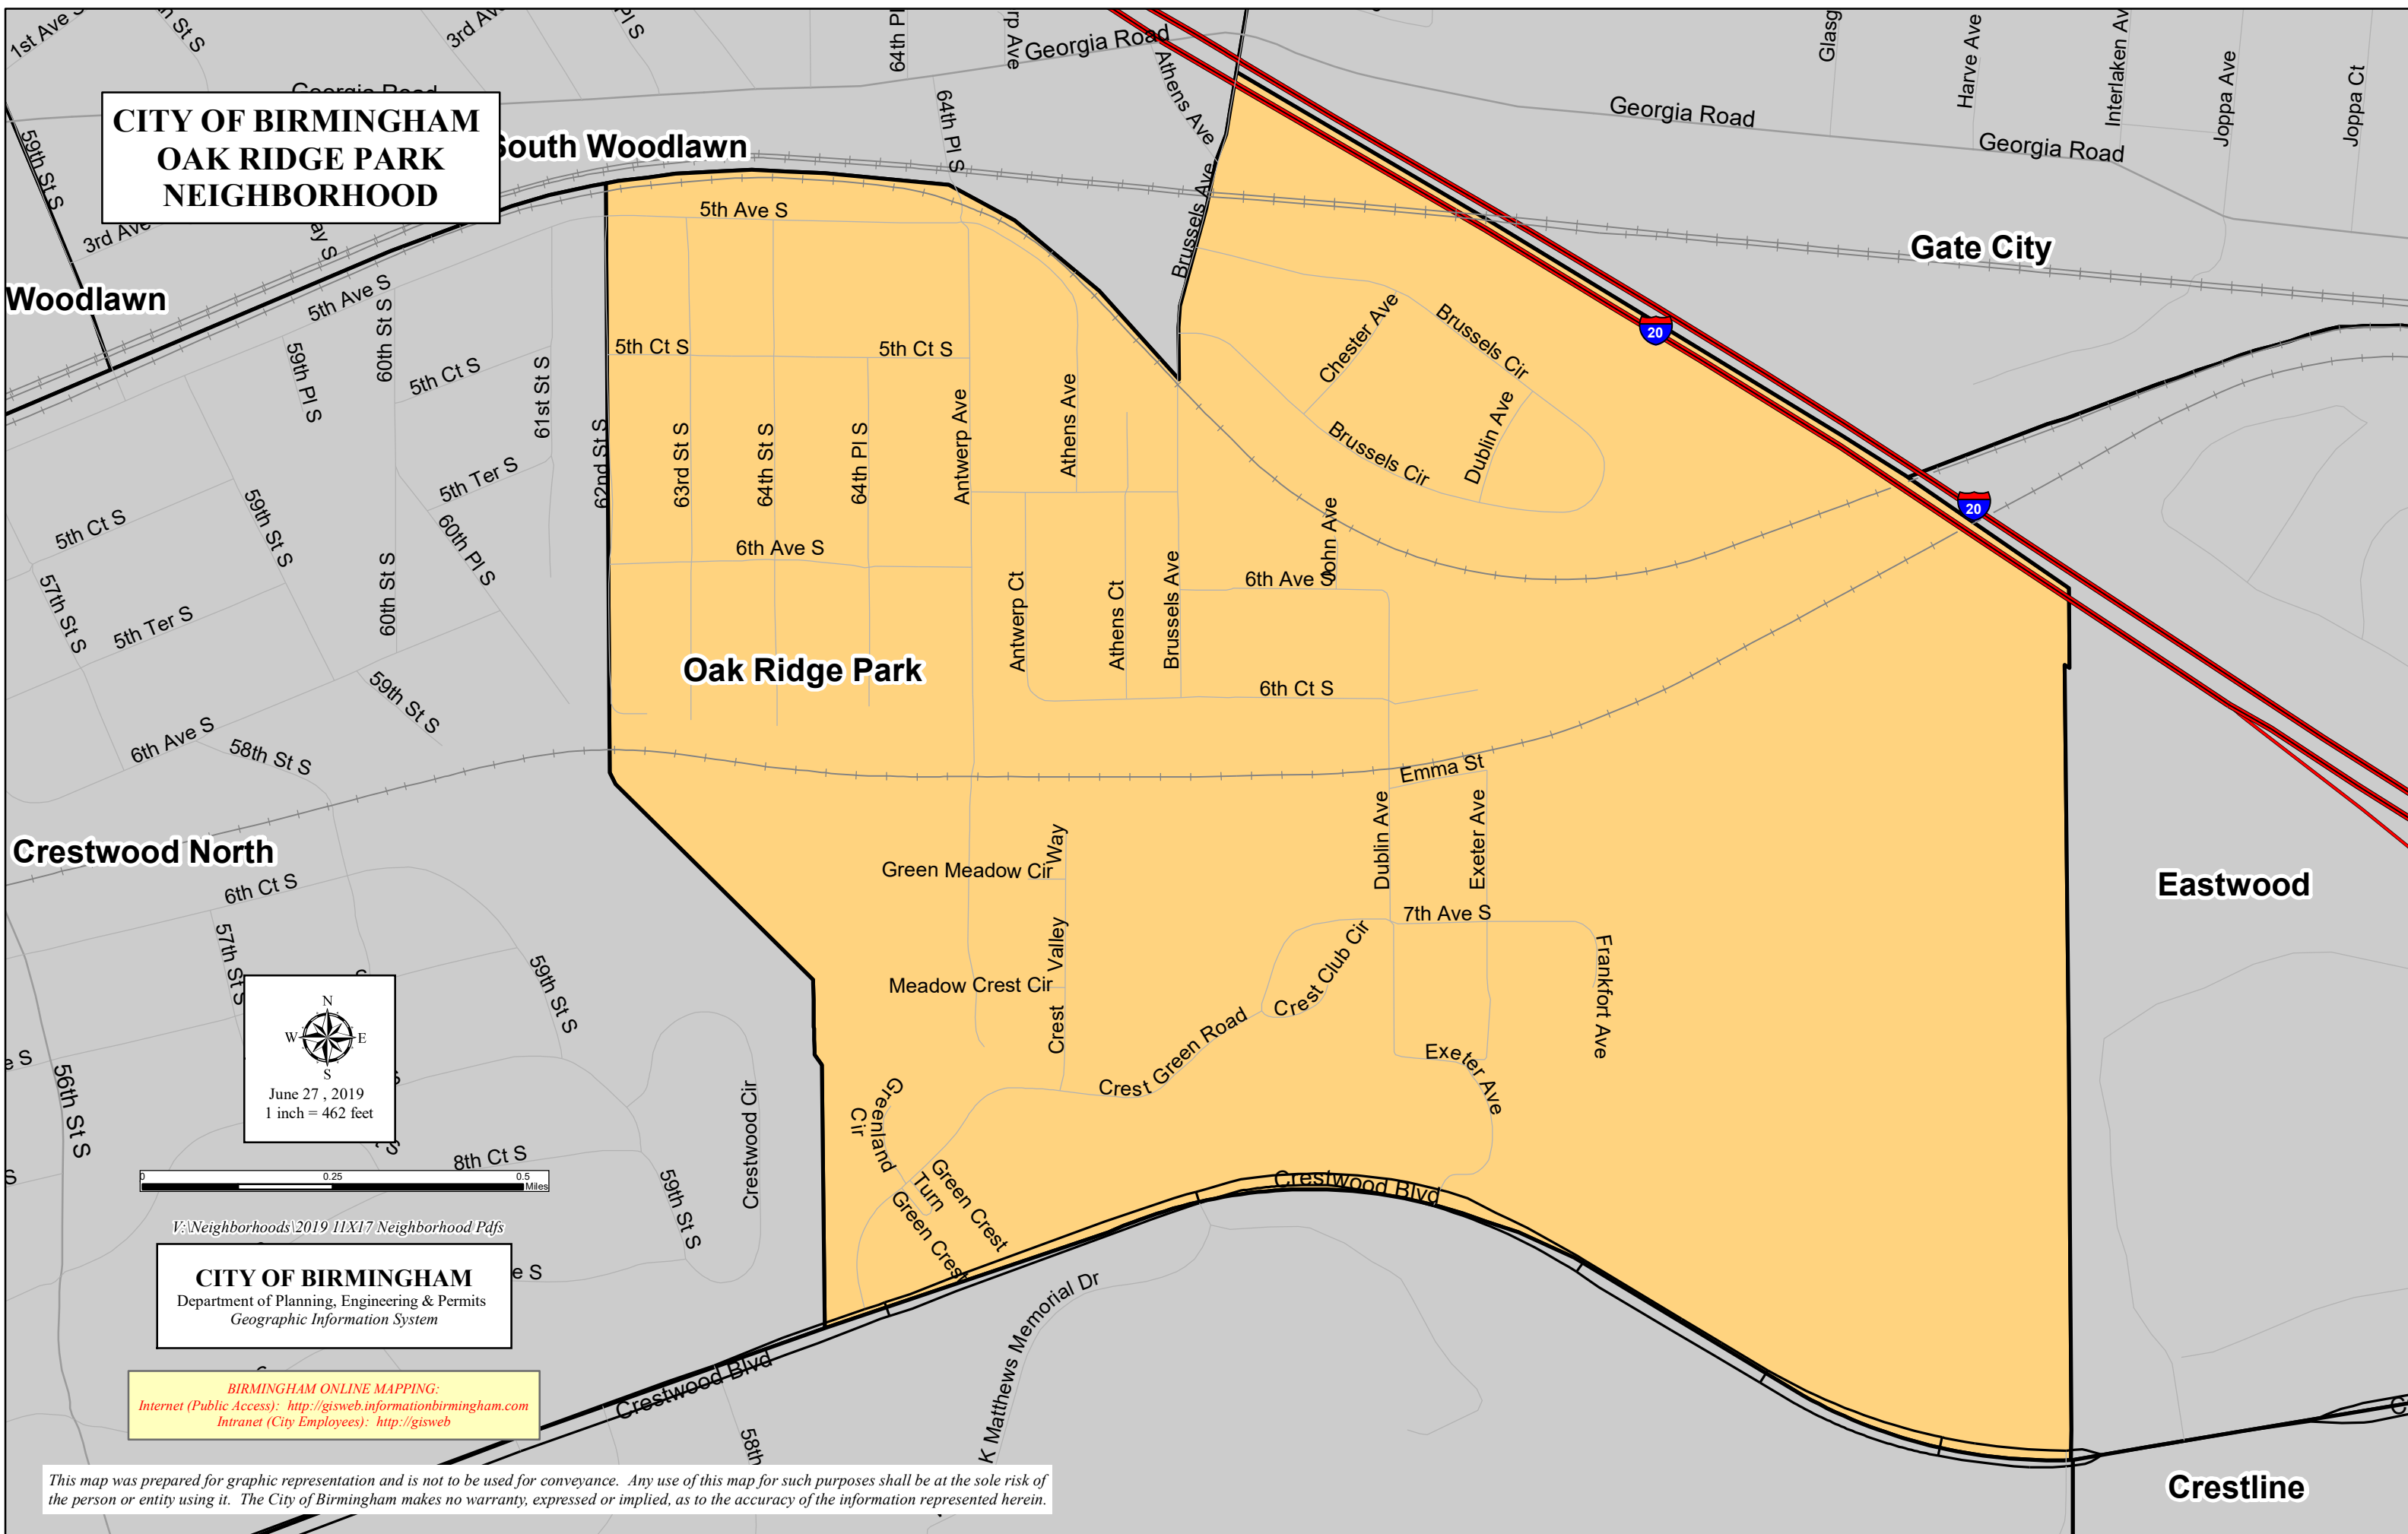

**CITY OF BIRMINGHAM
OAK RIDGE PARK
NEIGHBORHOOD**

\\NA\Neighborhoods\2019 11X17 Neighborhood Pdfs
CITY OF BIRMINGHAM
Department of Planning, Engineering & Permits
Geographic Information System

BIRMINGHAM ONLINE MAPPING:
Internet (Public Access): <http://gisweb.informationbirmingham.com>
Intranet (City Employees): <http://gisweb>

This map was prepared for graphic representation and is not to be used for conveyance. Any use of this map for such purposes shall be at the sole risk of the person or entity using it. The City of Birmingham makes no warranty, expressed or implied, as to the accuracy of the information represented herein.