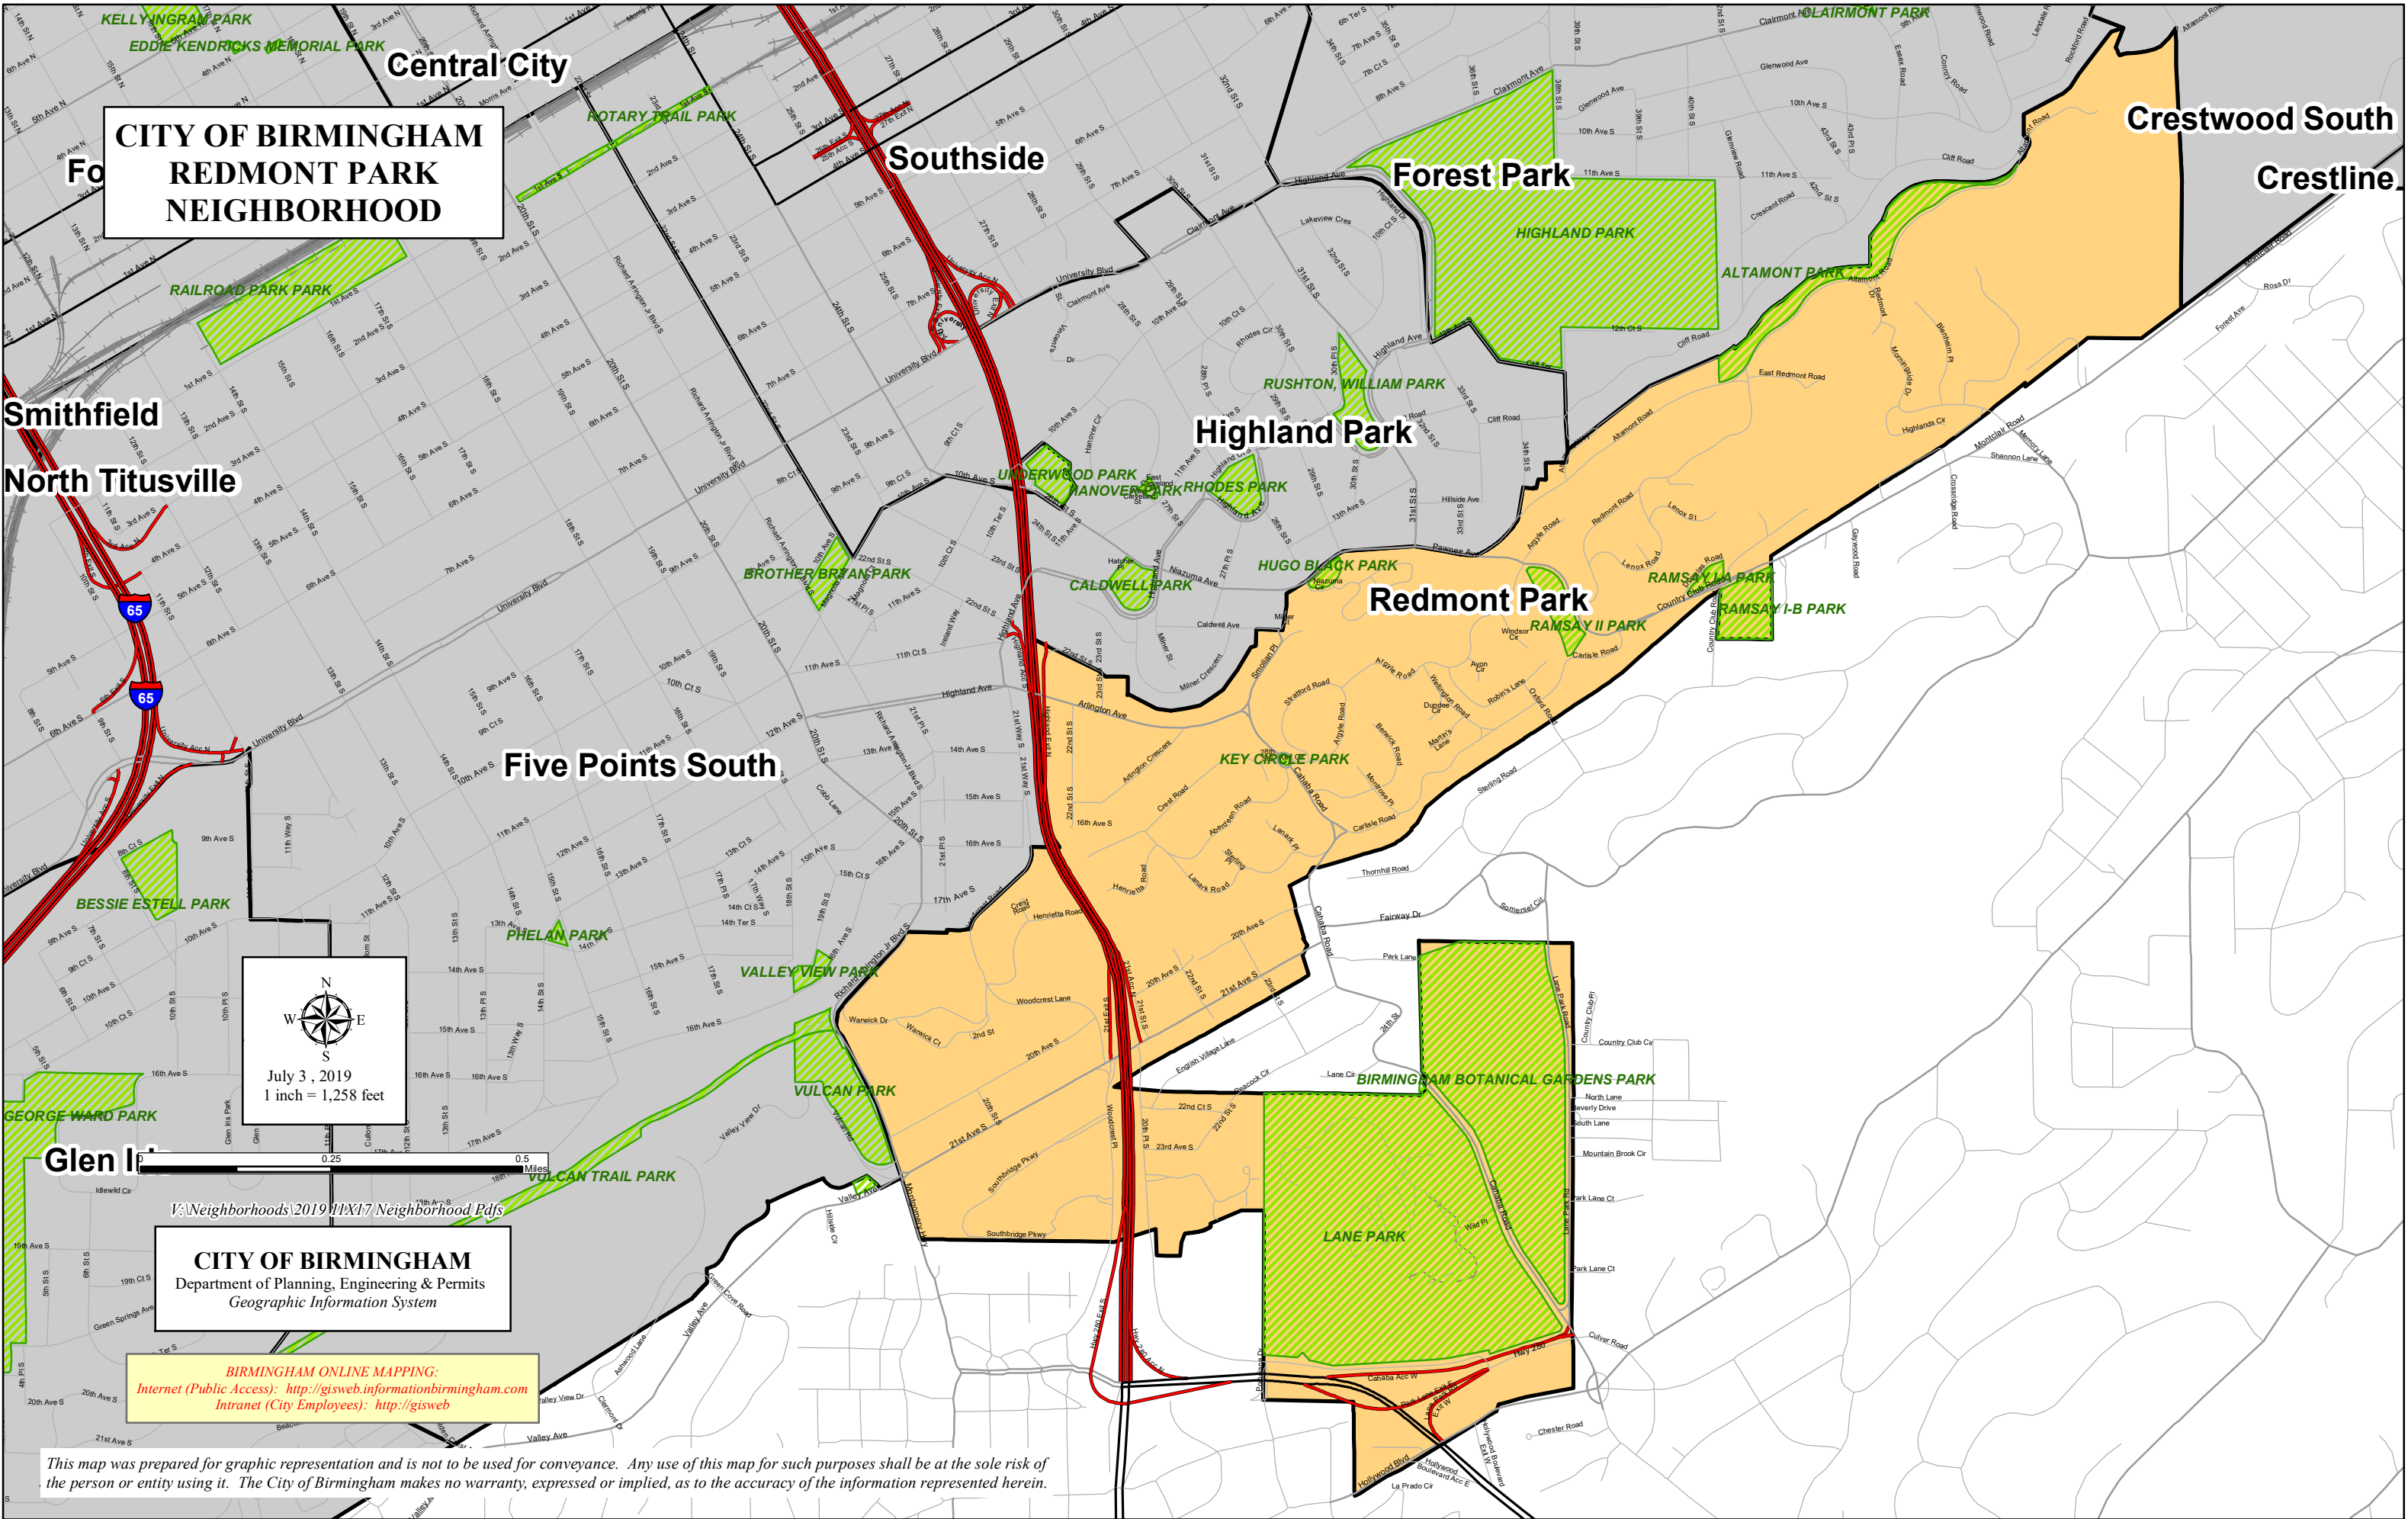

**CITY OF BIRMINGHAM
REDMONT PARK
NEIGHBORHOOD**

CITY OF BIRMINGHAM
Department of Planning, Engineering & Permits
Geographic Information System

BIRMINGHAM ONLINE MAPPING:
Internet (Public Access): <http://gisweb.informationbirmingham.com>
Intranet (City Employees): <http://gisweb>

This map was prepared for graphic representation and is not to be used for conveyance. Any use of this map for such purposes shall be at the sole risk of the person or entity using it. The City of Birmingham makes no warranty, expressed or implied, as to the accuracy of the information represented herein.