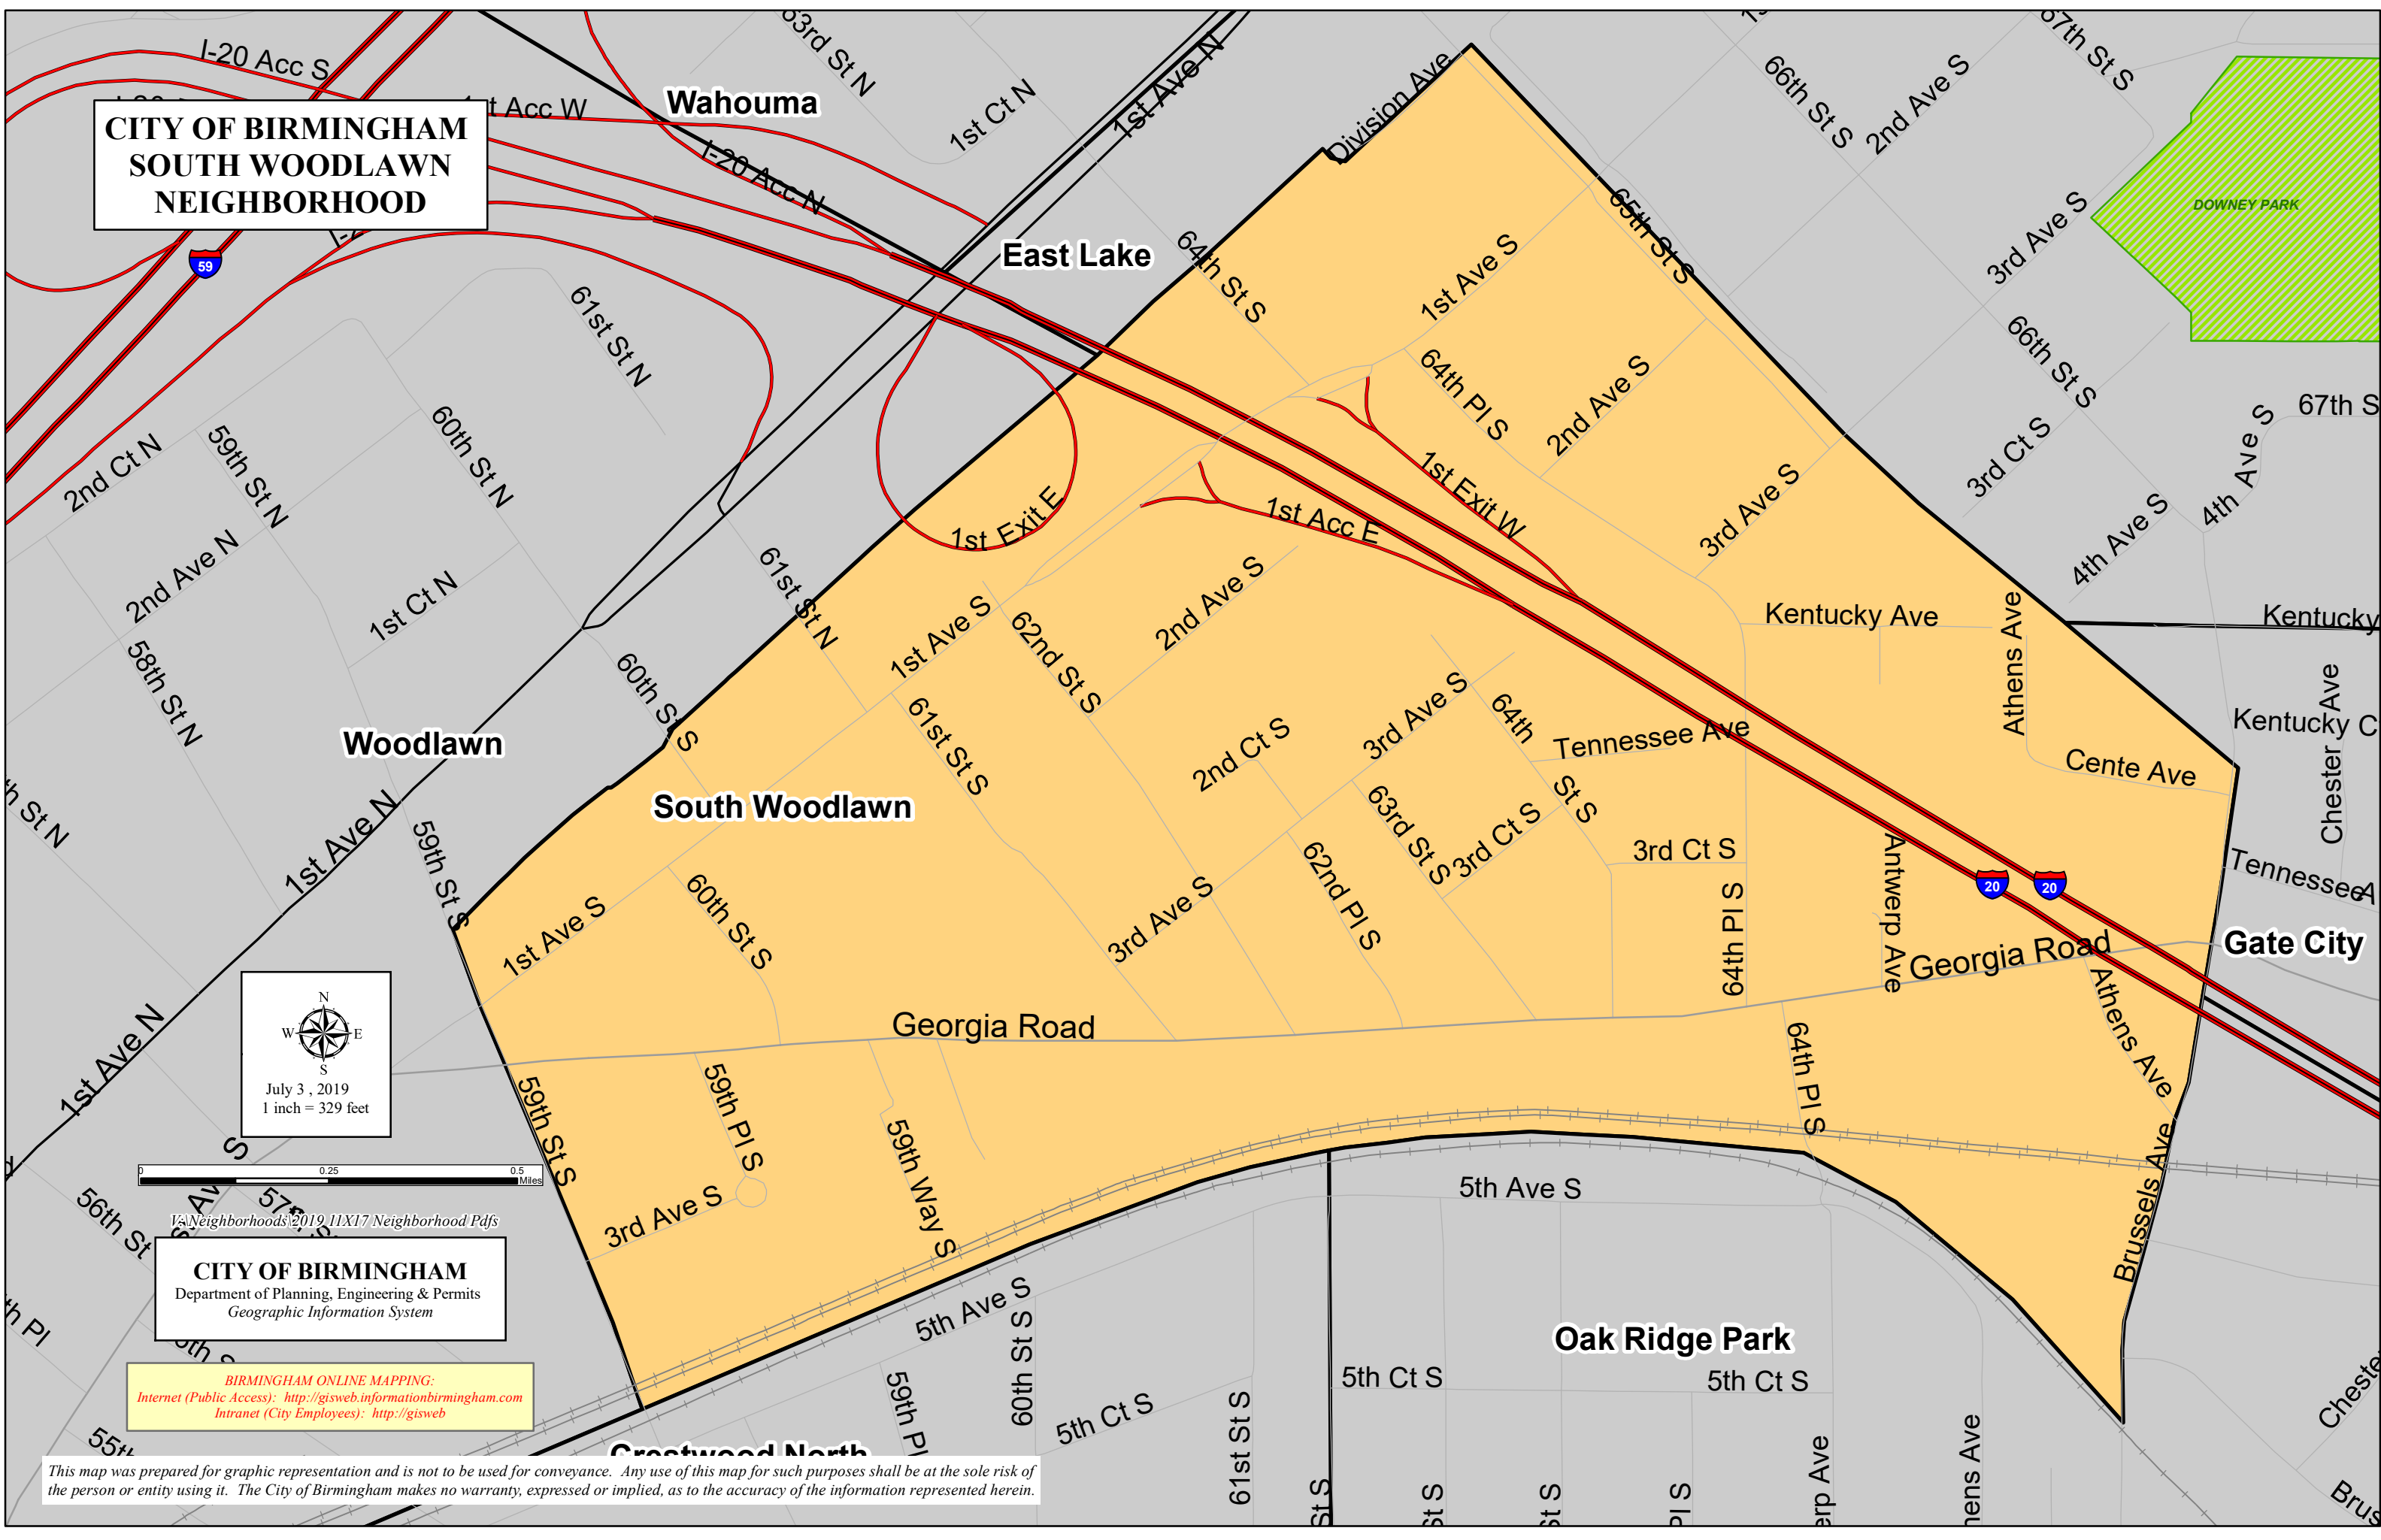

**CITY OF BIRMINGHAM
SOUTH WOODLAWN
NEIGHBORHOOD**

VA Neighborhoods 2019 11X17 Neighborhood Pdfs
CITY OF BIRMINGHAM
Department of Planning, Engineering & Permits
Geographic Information System

BIRMINGHAM ONLINE MAPPING:
Internet (Public Access): <http://gisweb.informationbirmingham.com>
Intranet (City Employees): <http://gisweb>

This map was prepared for graphic representation and is not to be used for conveyance. Any use of this map for such purposes shall be at the sole risk of the person or entity using it. The City of Birmingham makes no warranty, expressed or implied, as to the accuracy of the information represented herein.