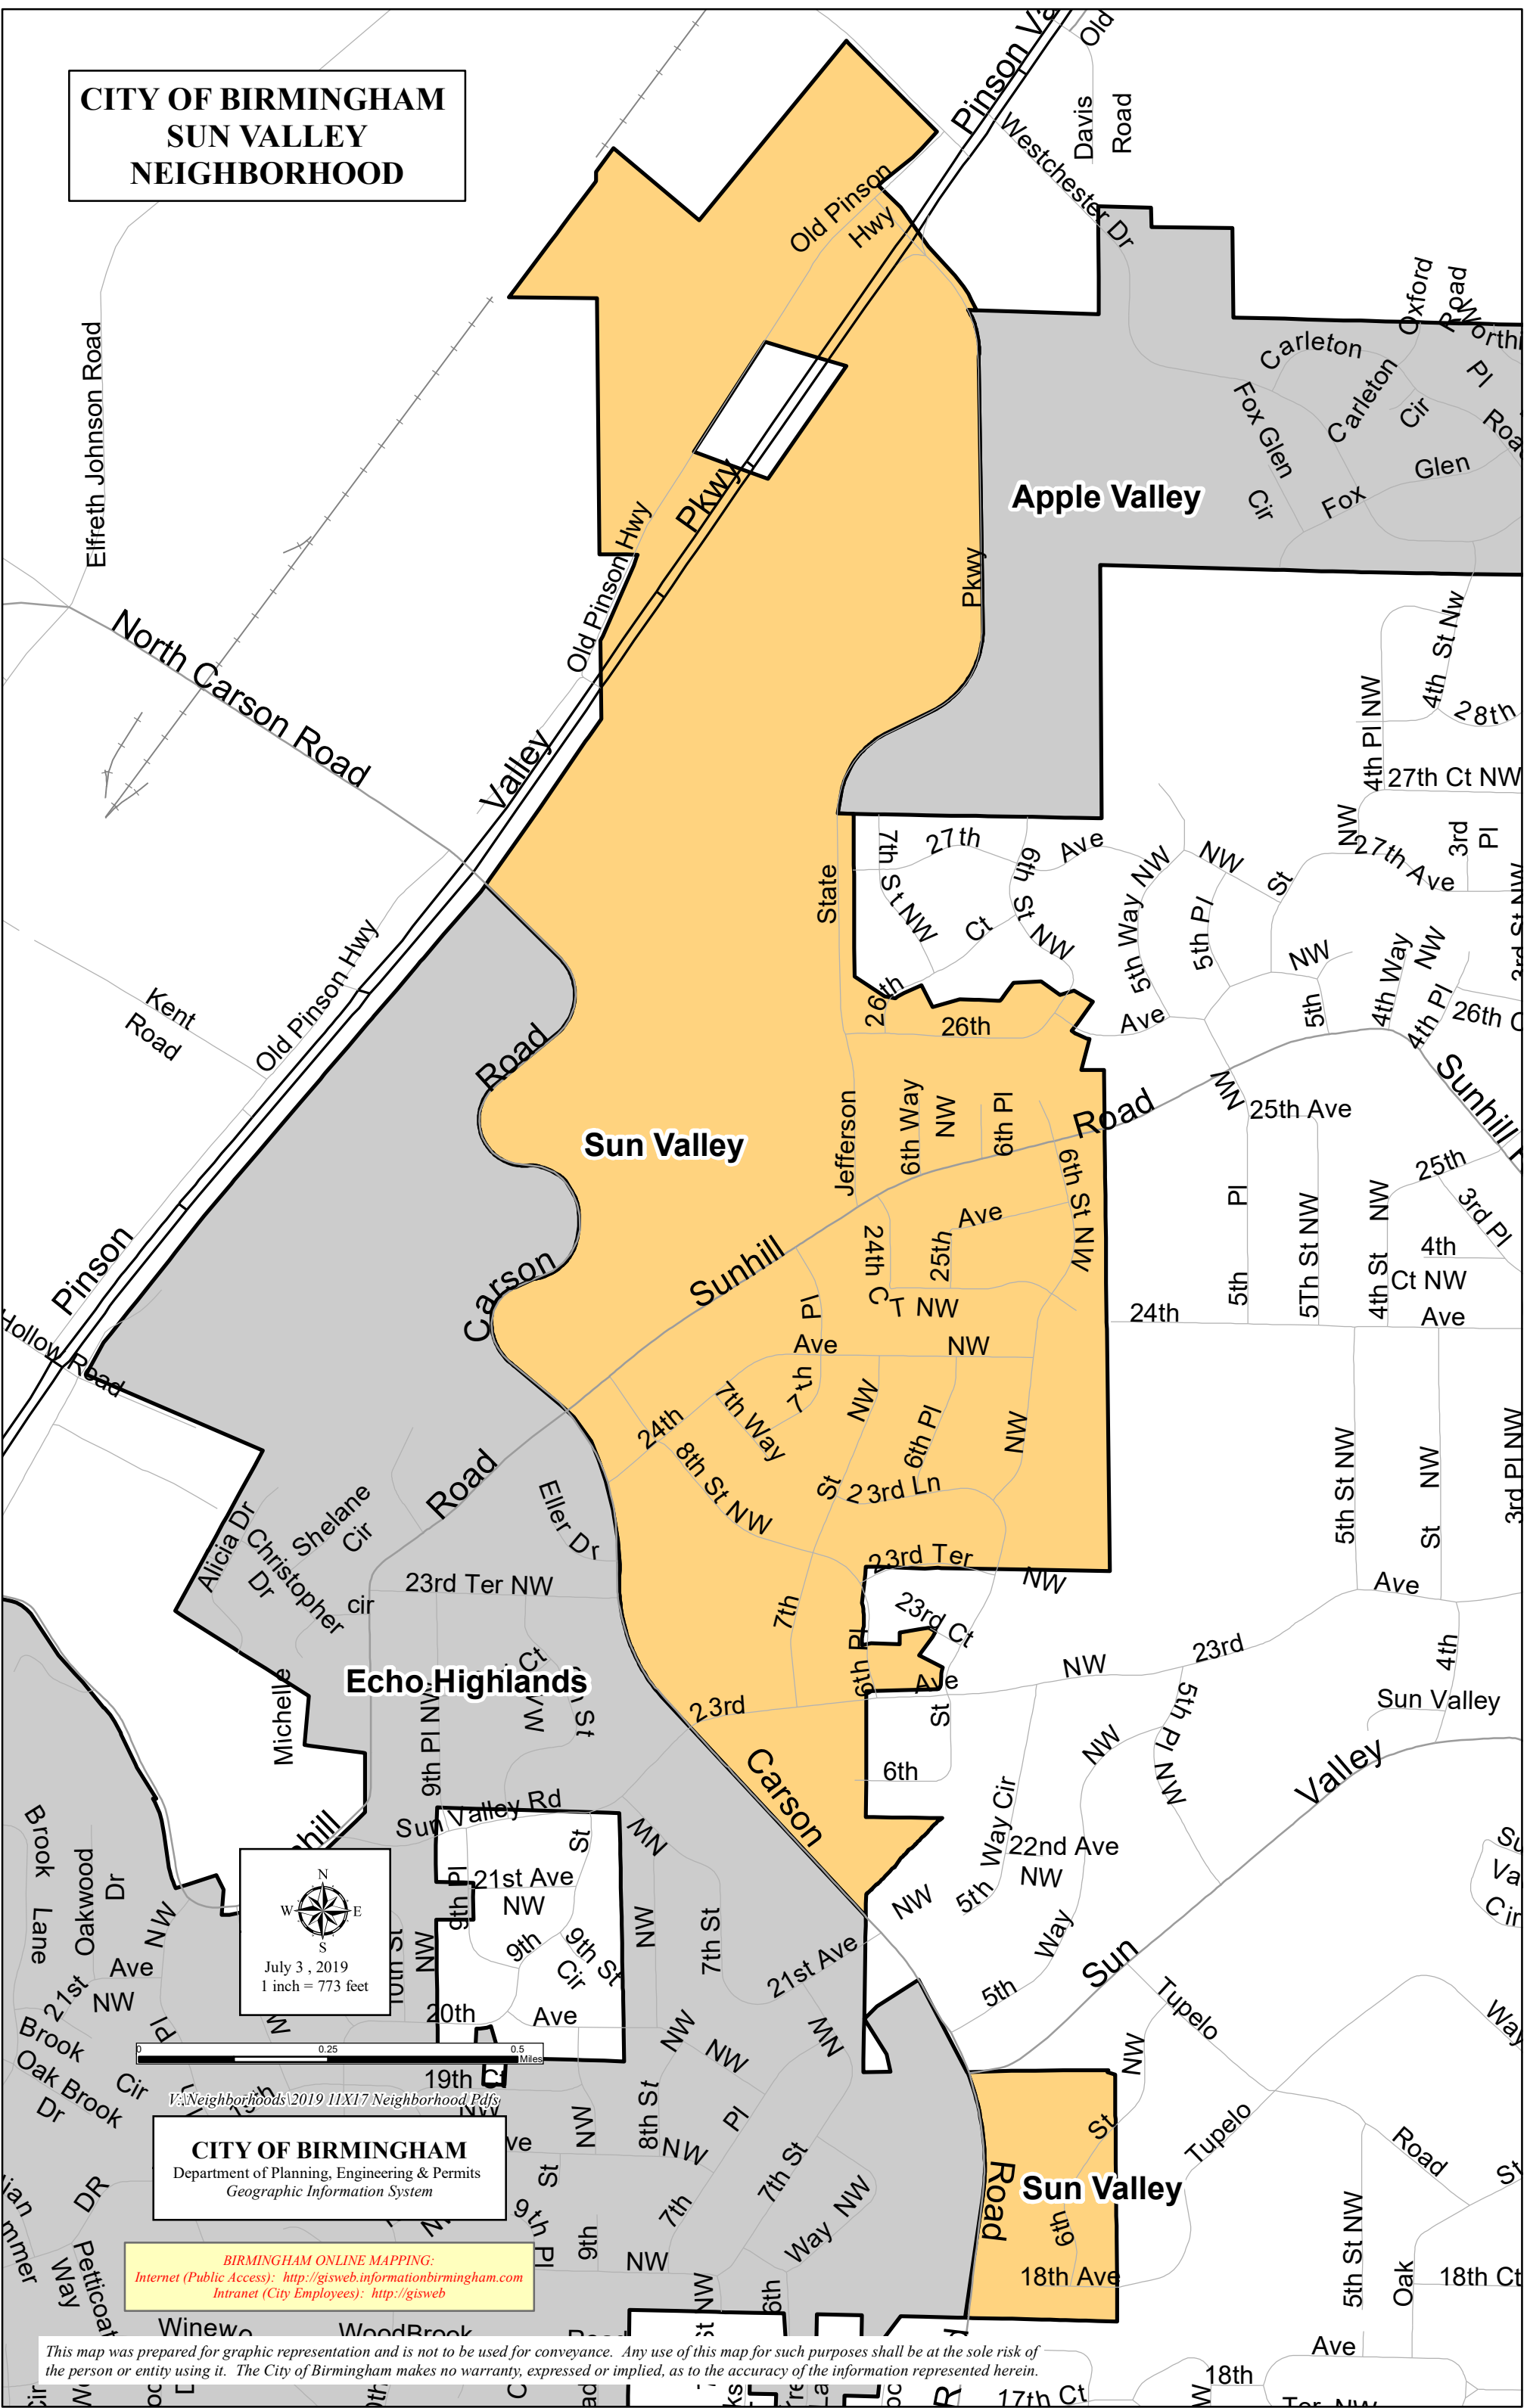

**CITY OF BIRMINGHAM  
SUN VALLEY  
NEIGHBORHOOD**

**CITY OF BIRMINGHAM**  
Department of Planning, Engineering & Permits  
Geographic Information System

**BIRMINGHAM ONLINE MAPPING:**  
Internet (Public Access): <http://gisweb.informationbirmingham.com>  
Intranet (City Employees): <http://gisweb>

*This map was prepared for graphic representation and is not to be used for conveyance. Any use of this map for such purposes shall be at the sole risk of the person or entity using it. The City of Birmingham makes no warranty, expressed or implied, as to the accuracy of the information represented herein.*