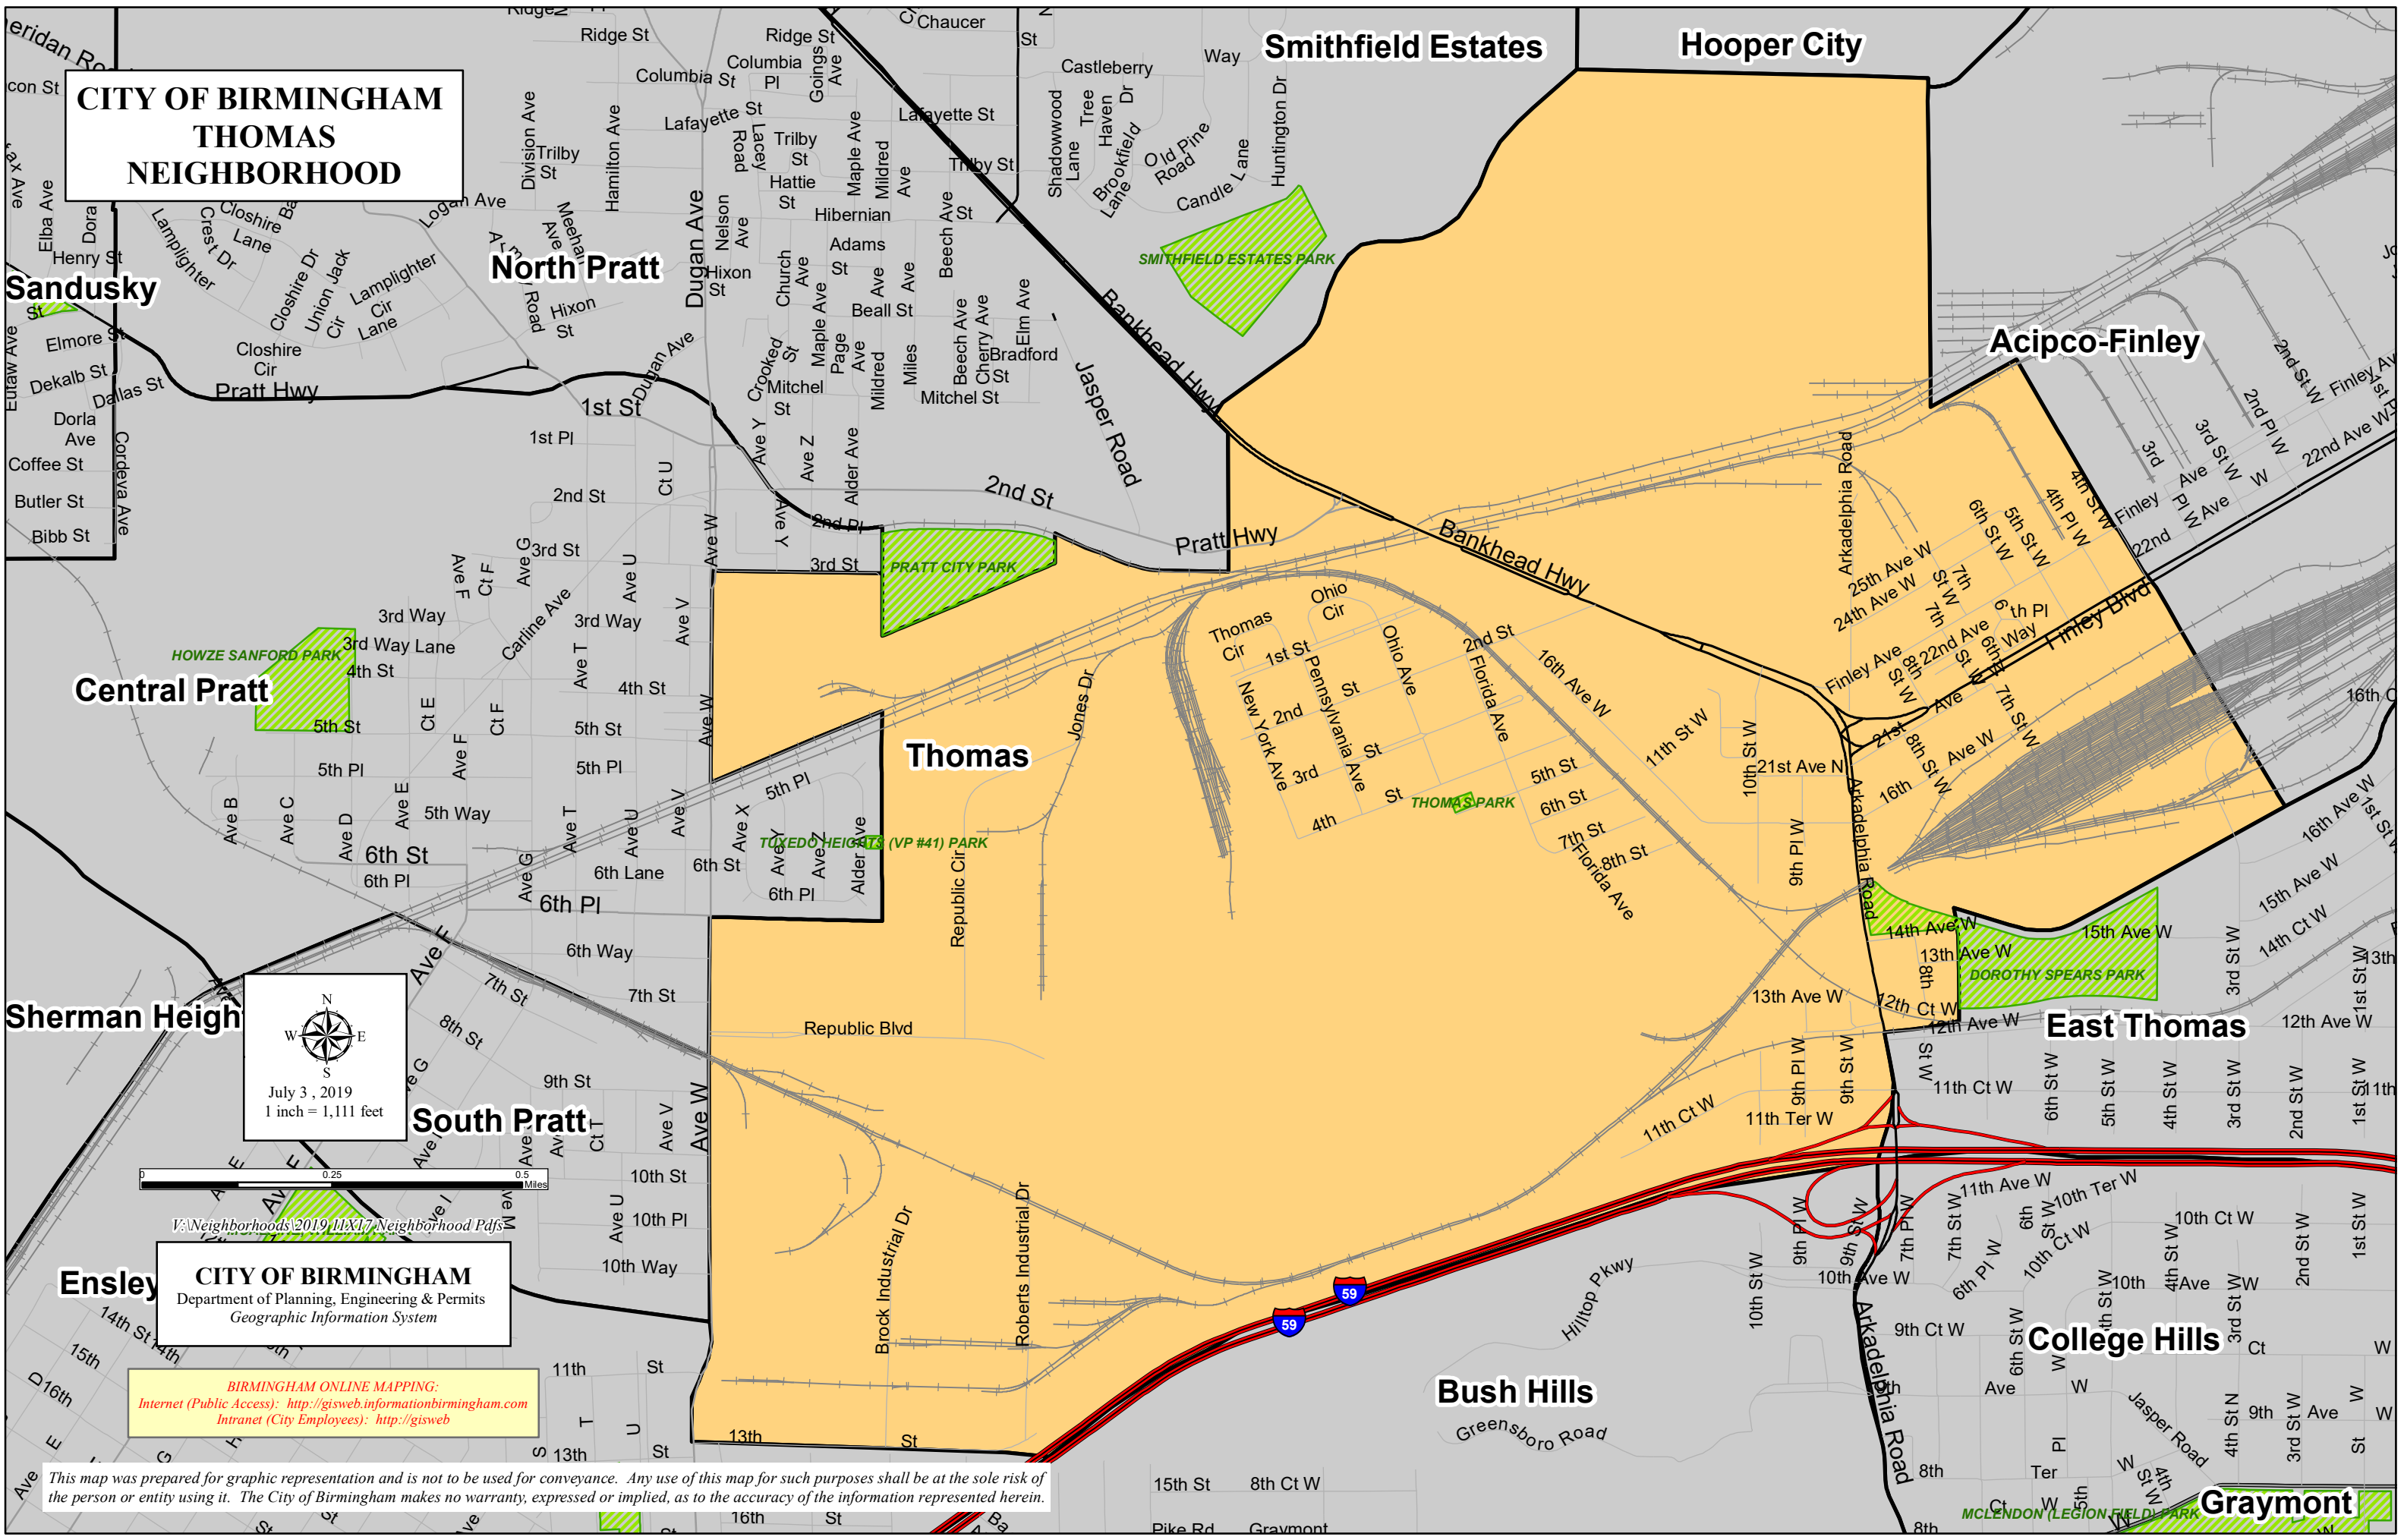

CITY OF BIRMINGHAM THOMAS NEIGHBORHOOD

CITY OF BIRMINGHAM
Department of Planning, Engineering & Permits
Geographic Information System

BIRMINGHAM ONLINE MAPPING:
Internet (Public Access): <http://gisweb.informationbirmingham.com>
Intranet (City Employees): <http://gisweb>

This map was prepared for graphic representation and is not to be used for conveyance. Any use of this map for such purposes shall be at the sole risk of the person or entity using it. The City of Birmingham makes no warranty, expressed or implied, as to the accuracy of the information represented herein.