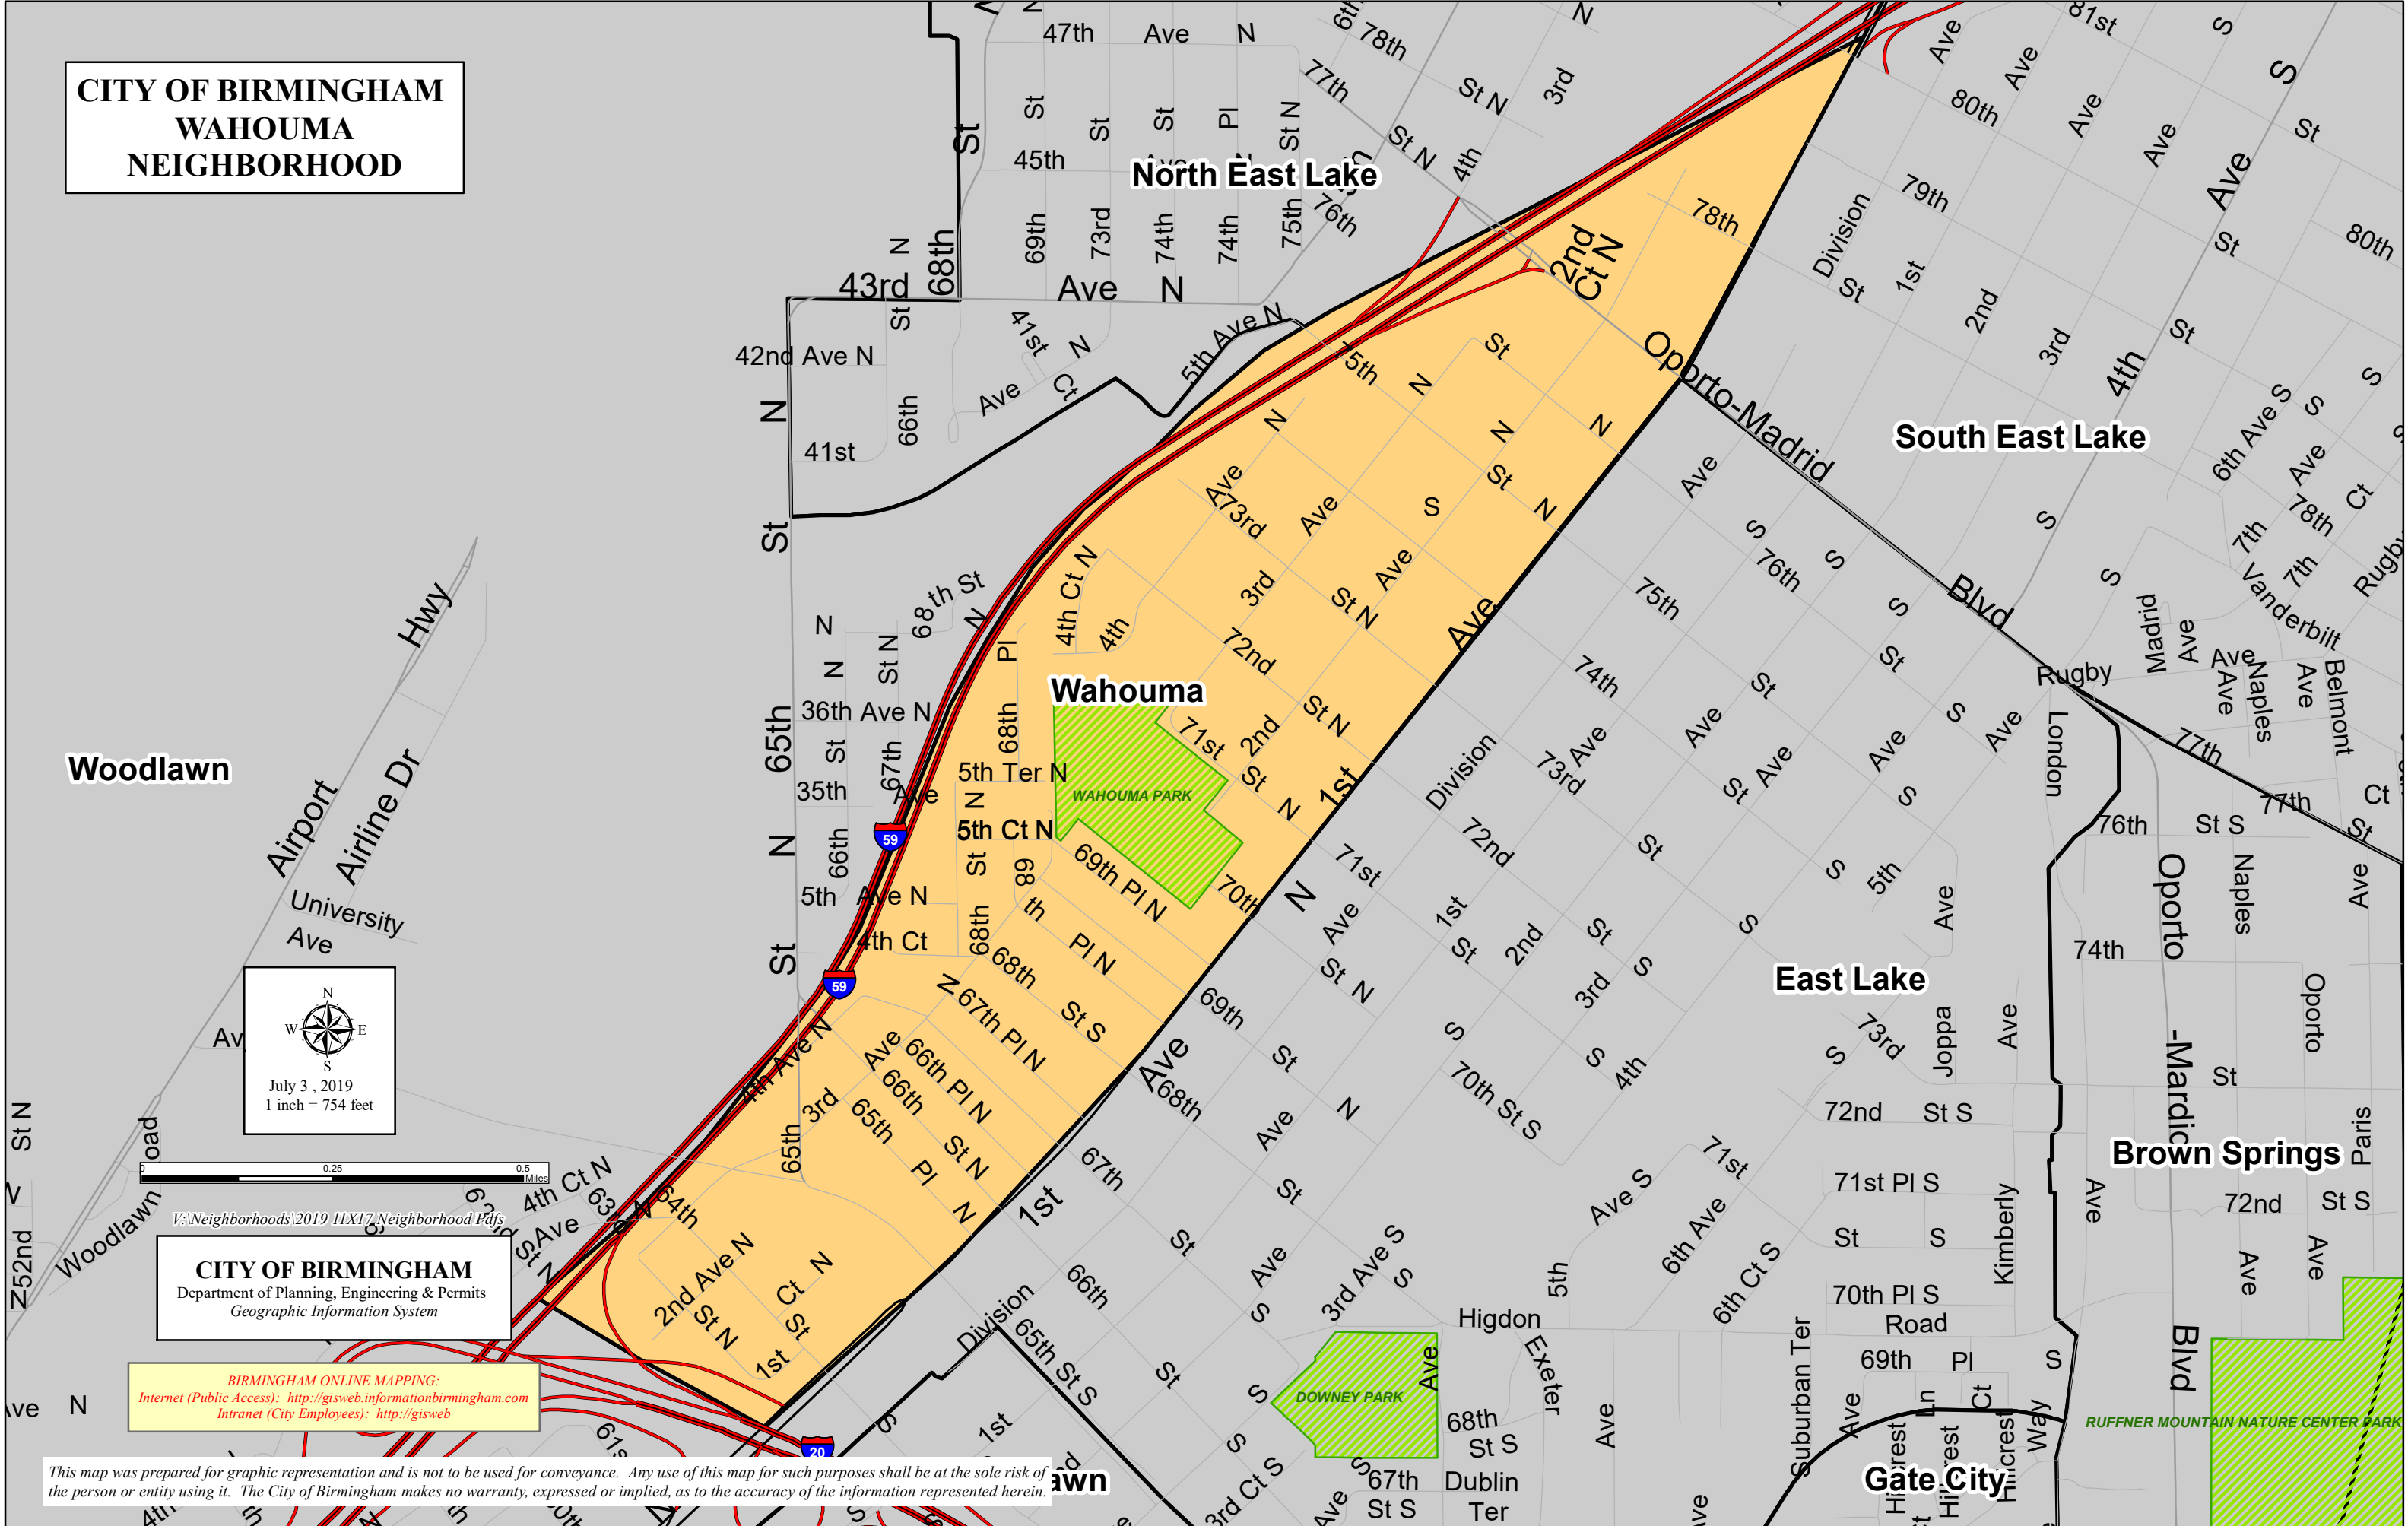

**CITY OF BIRMINGHAM
WAHOUMA
NEIGHBORHOOD**

CITY OF BIRMINGHAM
Department of Planning, Engineering & Permits
Geographic Information System

BIRMINGHAM ONLINE MAPPING:
Internet (Public Access): <http://gisweb.informationbirmingham.com>
Intranet (City Employees): <http://gisweb>

This map was prepared for graphic representation and is not to be used for conveyance. Any use of this map for such purposes shall be at the sole risk of the person or entity using it. The City of Birmingham makes no warranty, expressed or implied, as to the accuracy of the information represented herein.