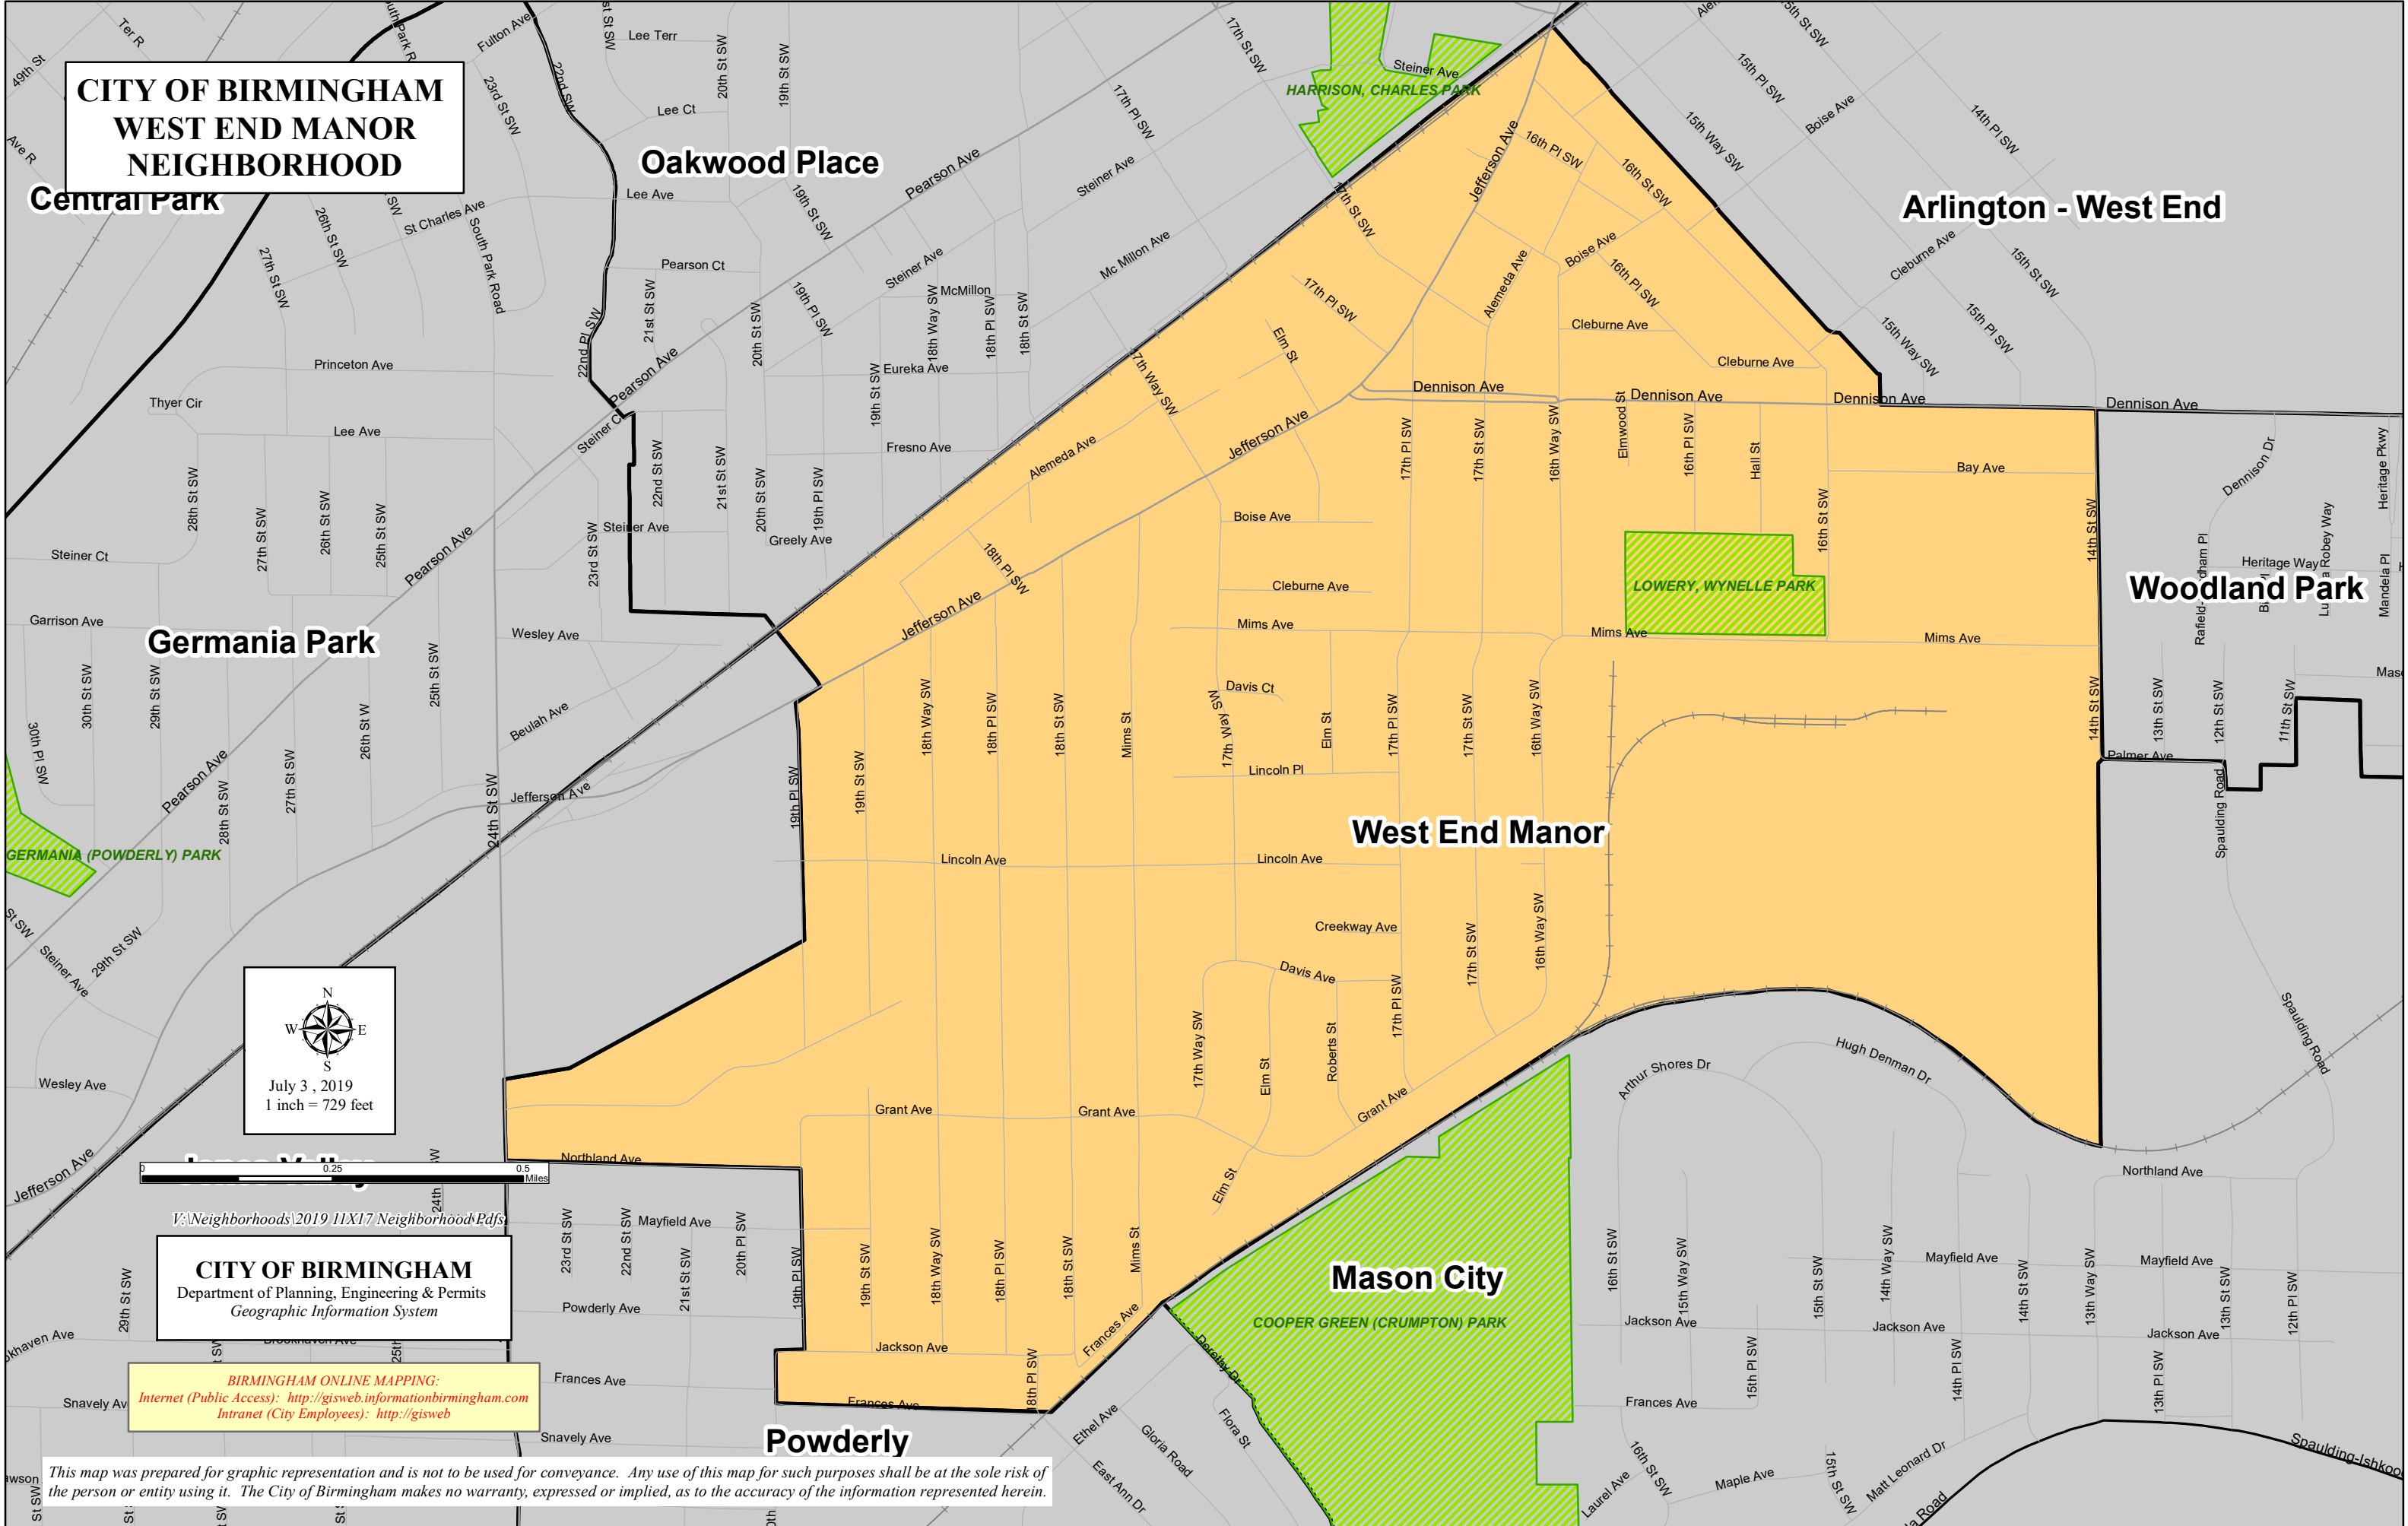

**CITY OF BIRMINGHAM
WEST END MANOR
NEIGHBORHOOD**

Oakwood Place

Arlington - West End

Central Park

Germania Park

Woodland Park

West End Manor

Mason City

Powderly

HARRISON, CHARLES PARK

LOWERY, WYNELLE PARK

COOPER GREEN (CRUMPTON) PARK

July 3, 2019
1 inch = 729 feet

CITY OF BIRMINGHAM
Department of Planning, Engineering & Permits
Geographic Information System