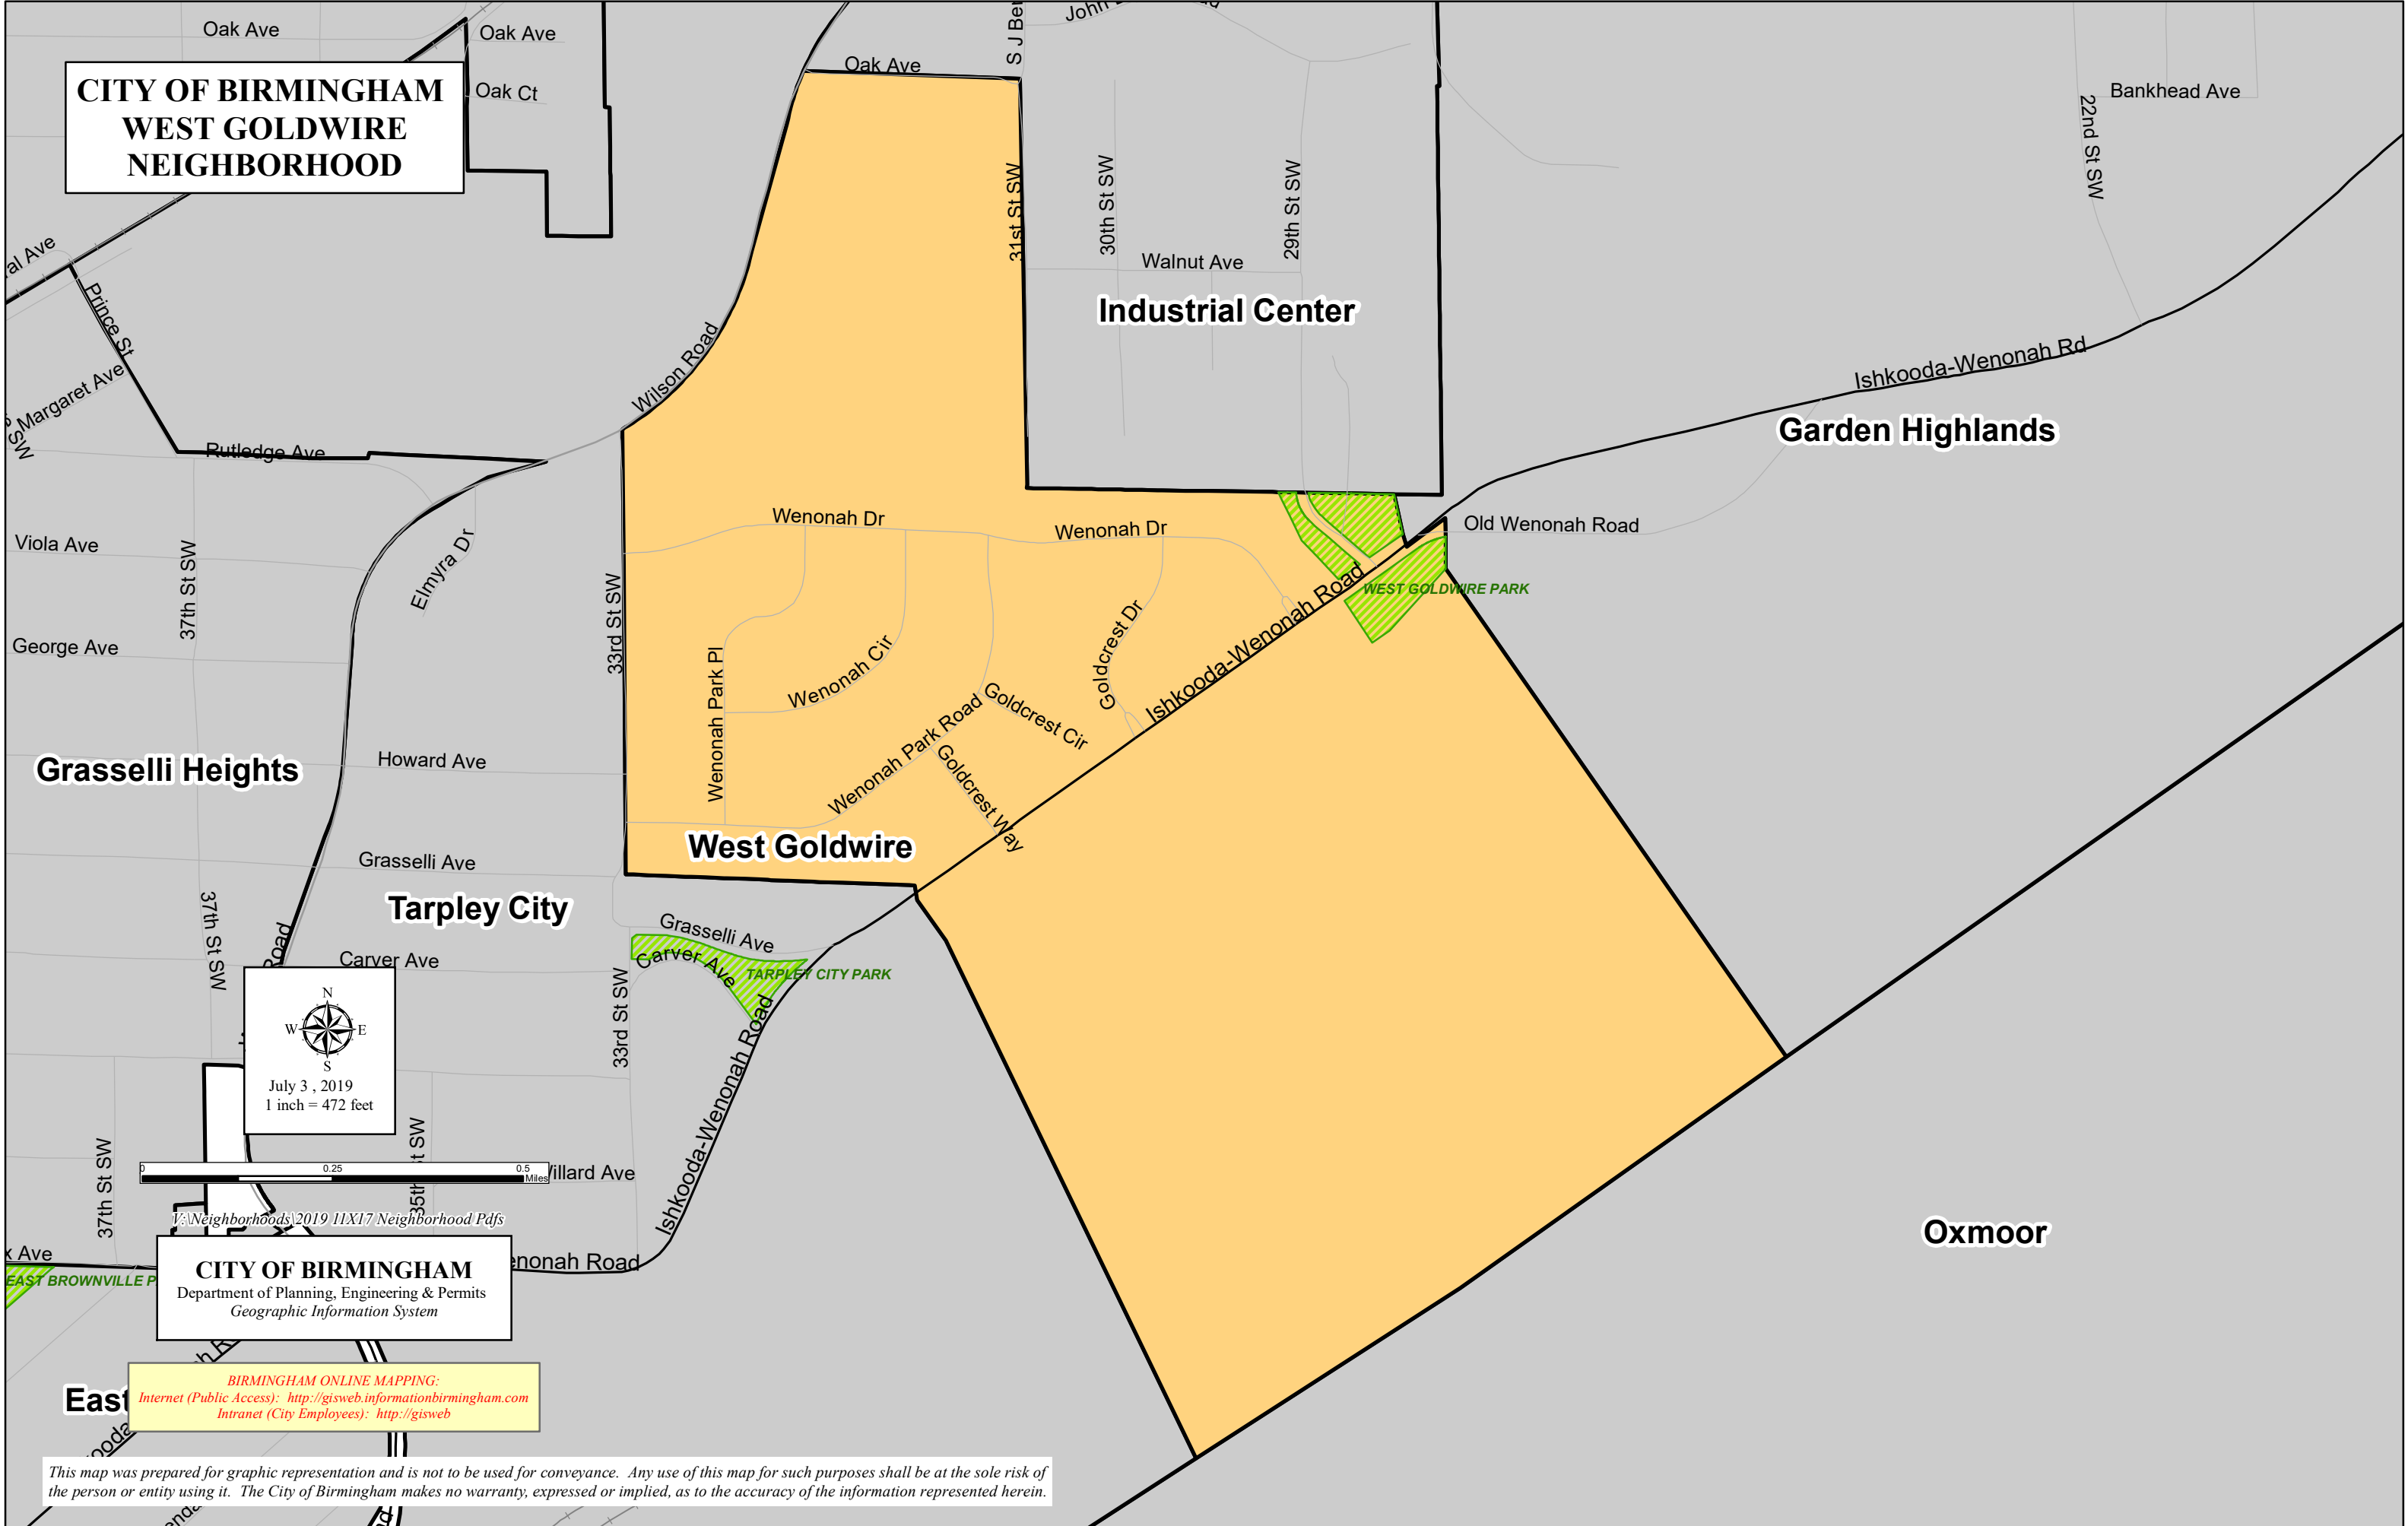

**CITY OF BIRMINGHAM
WEST GOLDWIRE
NEIGHBORHOOD**

0 0.25 0.5 Miles

CITY OF BIRMINGHAM
Department of Planning, Engineering & Permits
Geographic Information System

BIRMINGHAM ONLINE MAPPING:
Internet (Public Access): <http://gisweb.informationbirmingham.com>
Intranet (City Employees): <http://gisweb>

This map was prepared for graphic representation and is not to be used for conveyance. Any use of this map for such purposes shall be at the sole risk of the person or entity using it. The City of Birmingham makes no warranty, expressed or implied, as to the accuracy of the information represented herein.