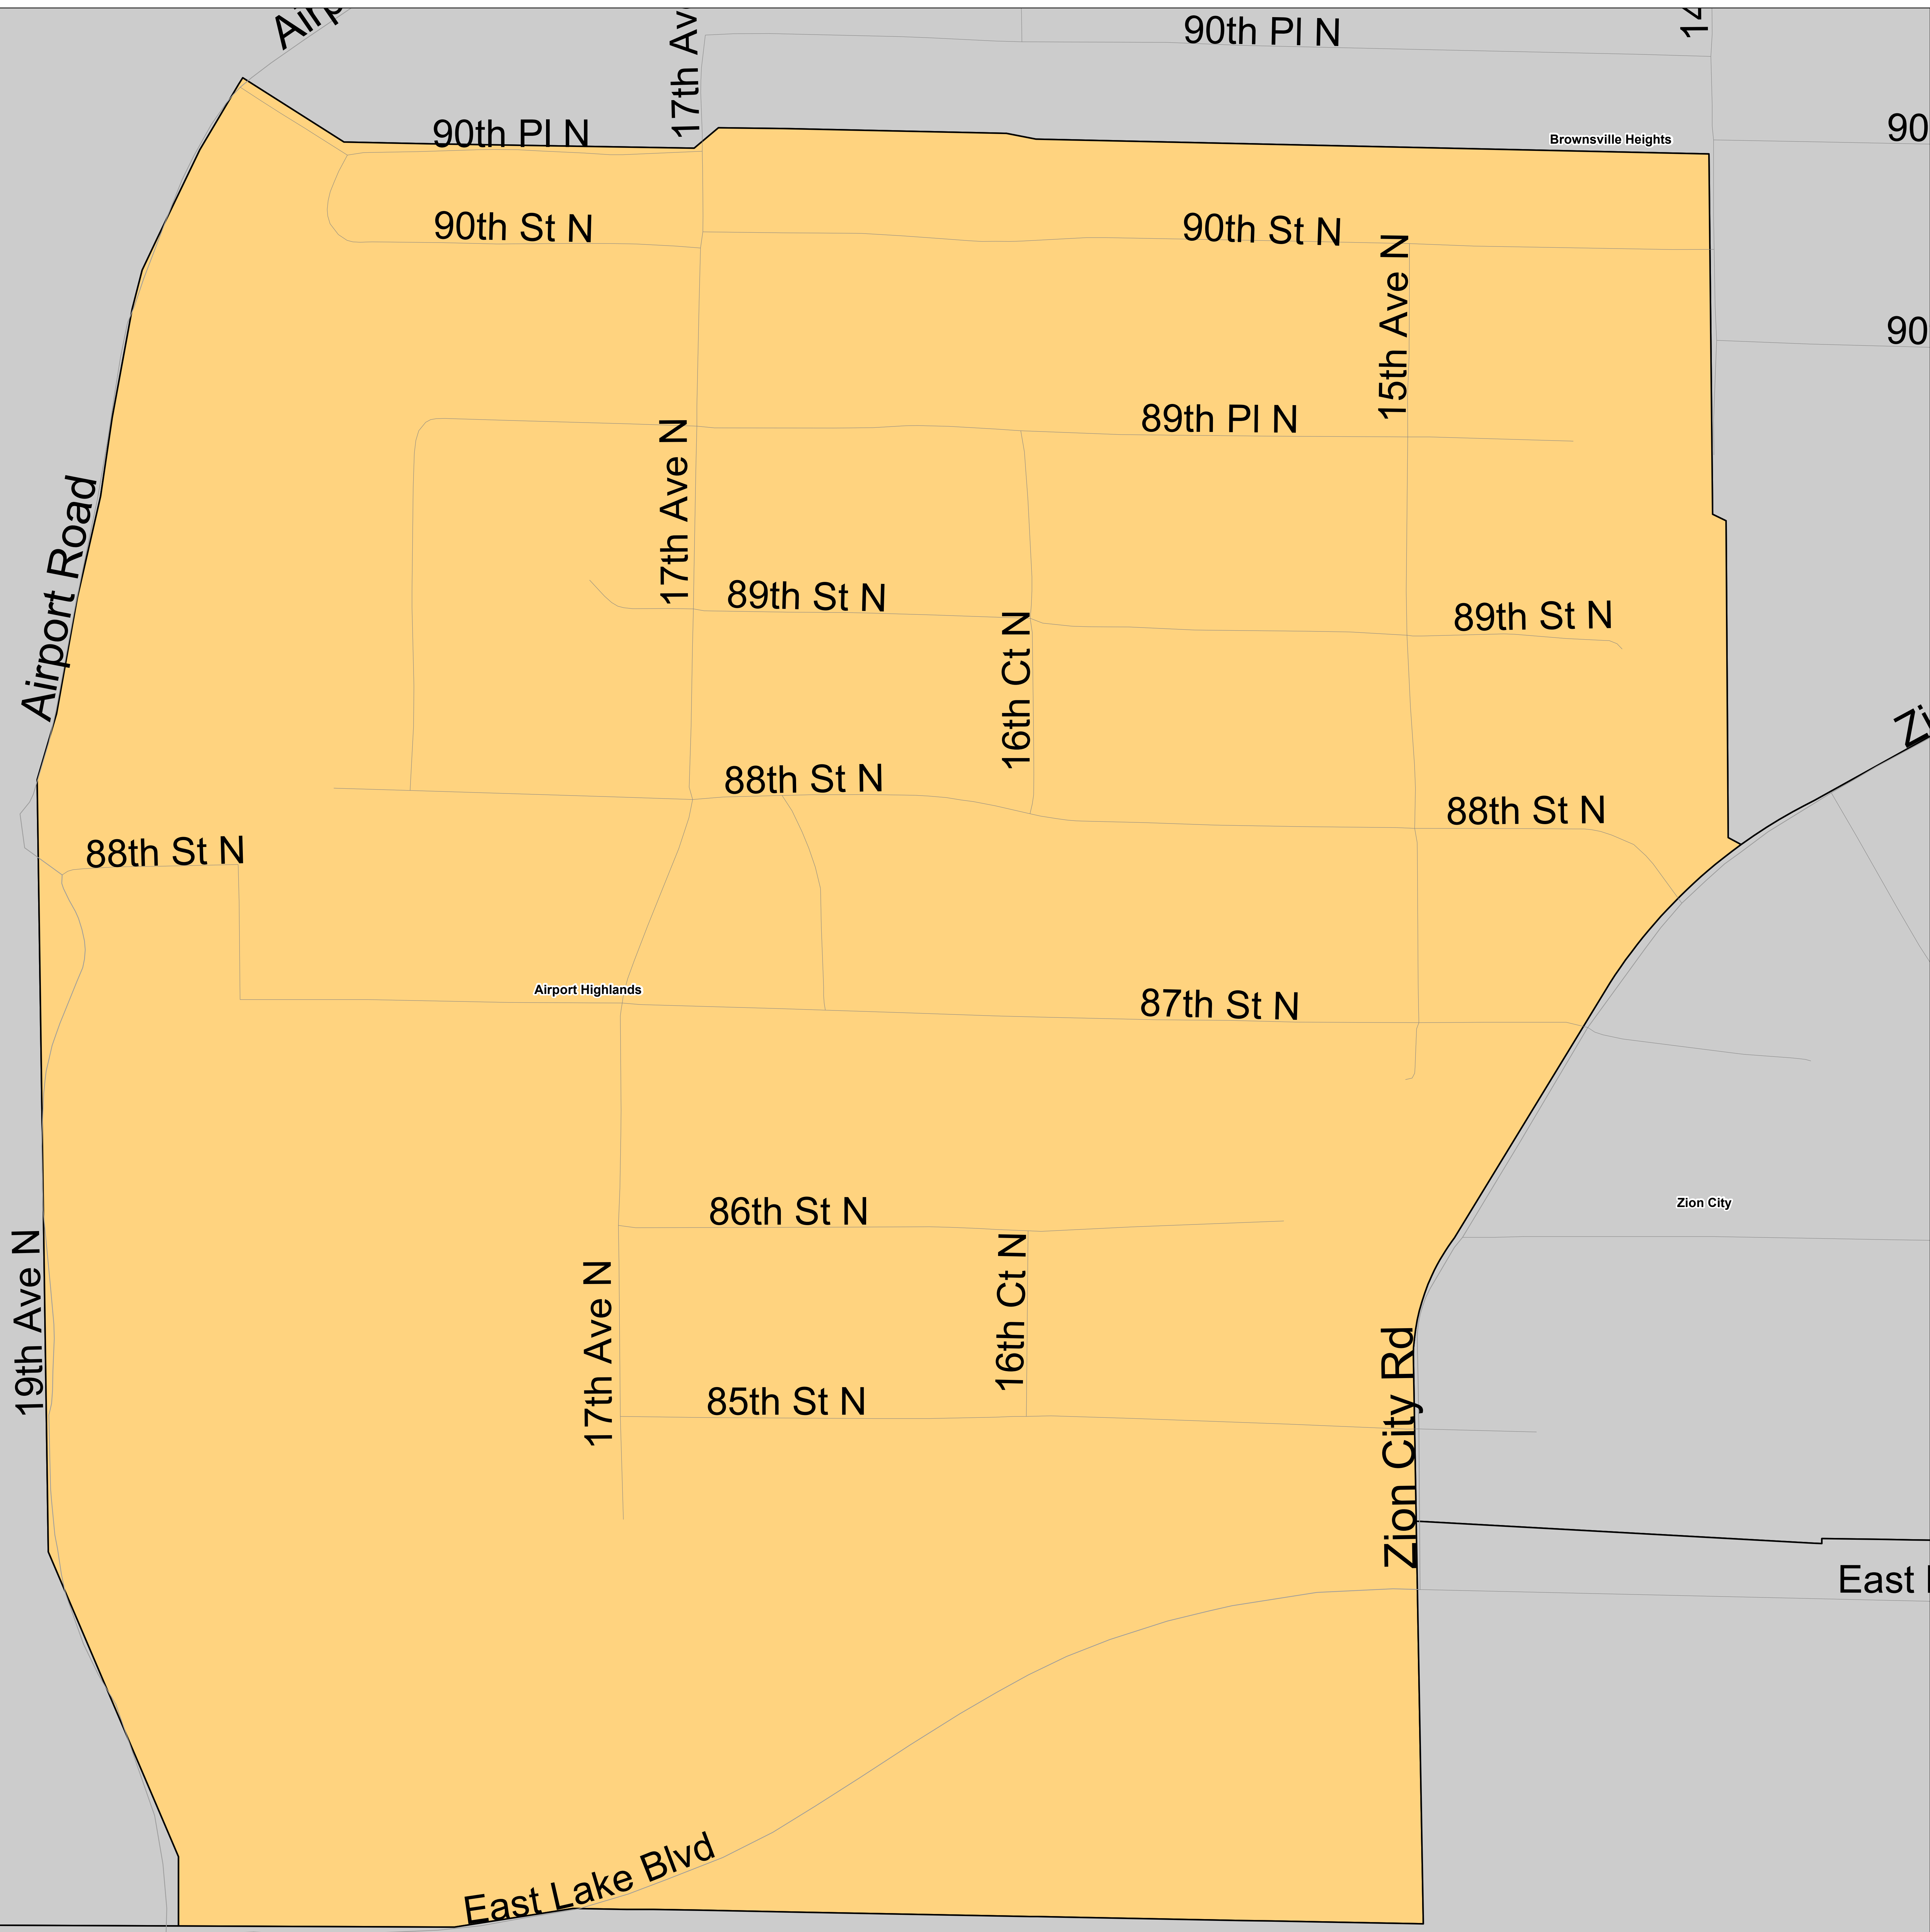

**CITY OF BIRMINGHAM
AIRPORT HIGHLANDS
NEIGHBORHOOD**

V:\Neighborhoods\2019_36X44_Neighborhood_Pdfs

CITY OF BIRMINGHAM
Department of Planning, Engineering & Permits
Geographic Information System

BIRMINGHAM ONLINE MAPPING:
Internet (Public Access): <http://gisweb.informationbirmingham.com>
Intranet (City Employees): <http://gisweb>

This map was prepared for graphic representation and is not to be used for conveyance. Any use of this map for such purposes shall be at the sole risk of the person or entity using it. The City of Birmingham makes no warranty, expressed or implied, as to the accuracy of the information represented herein.

North East Lake