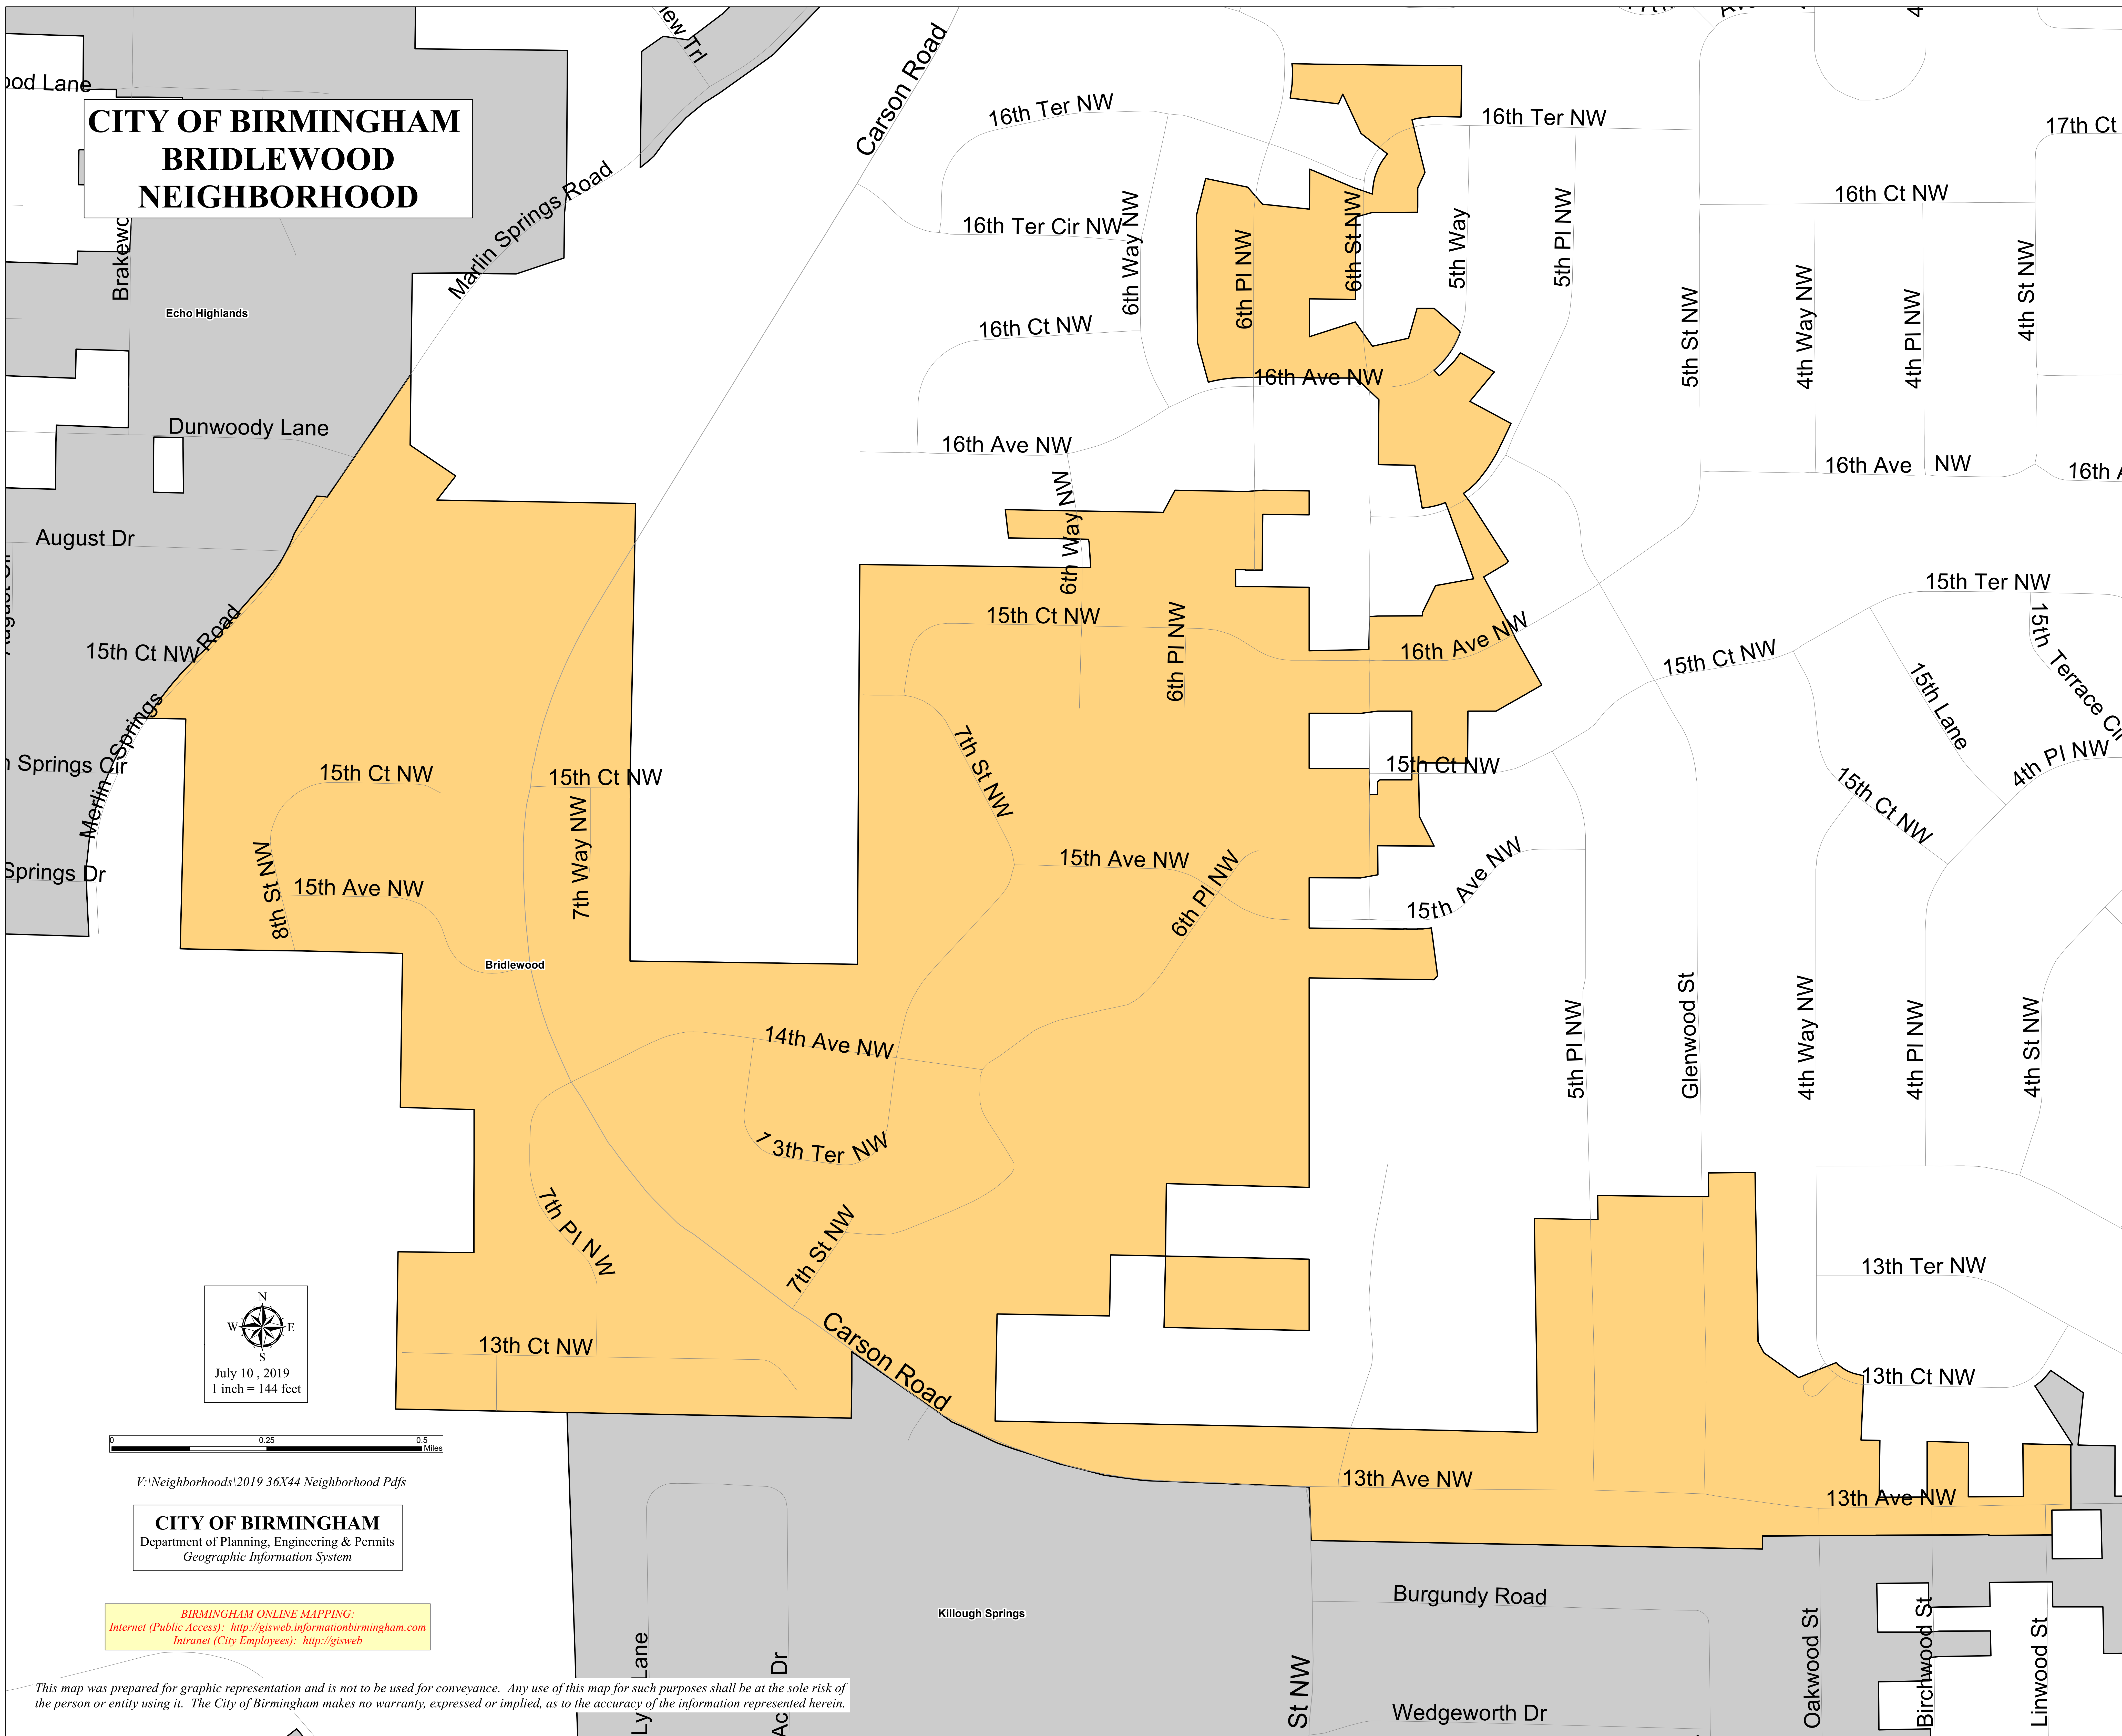

**CITY OF BIRMINGHAM
BRIDLEWOOD
NEIGHBORHOOD**

V:\Neighborhoods\2019 36X44 Neighborhood Pdfs

CITY OF BIRMINGHAM
Department of Planning, Engineering & Permits
Geographic Information System

BIRMINGHAM ONLINE MAPPING:
Internet (Public Access): <http://gisweb.informationbirmingham.com>
Intranet (City Employees): <http://gisweb>

This map was prepared for graphic representation and is not to be used for conveyance. Any use of this map for such purposes shall be at the sole risk of the person or entity using it. The City of Birmingham makes no warranty, expressed or implied, as to the accuracy of the information represented herein.