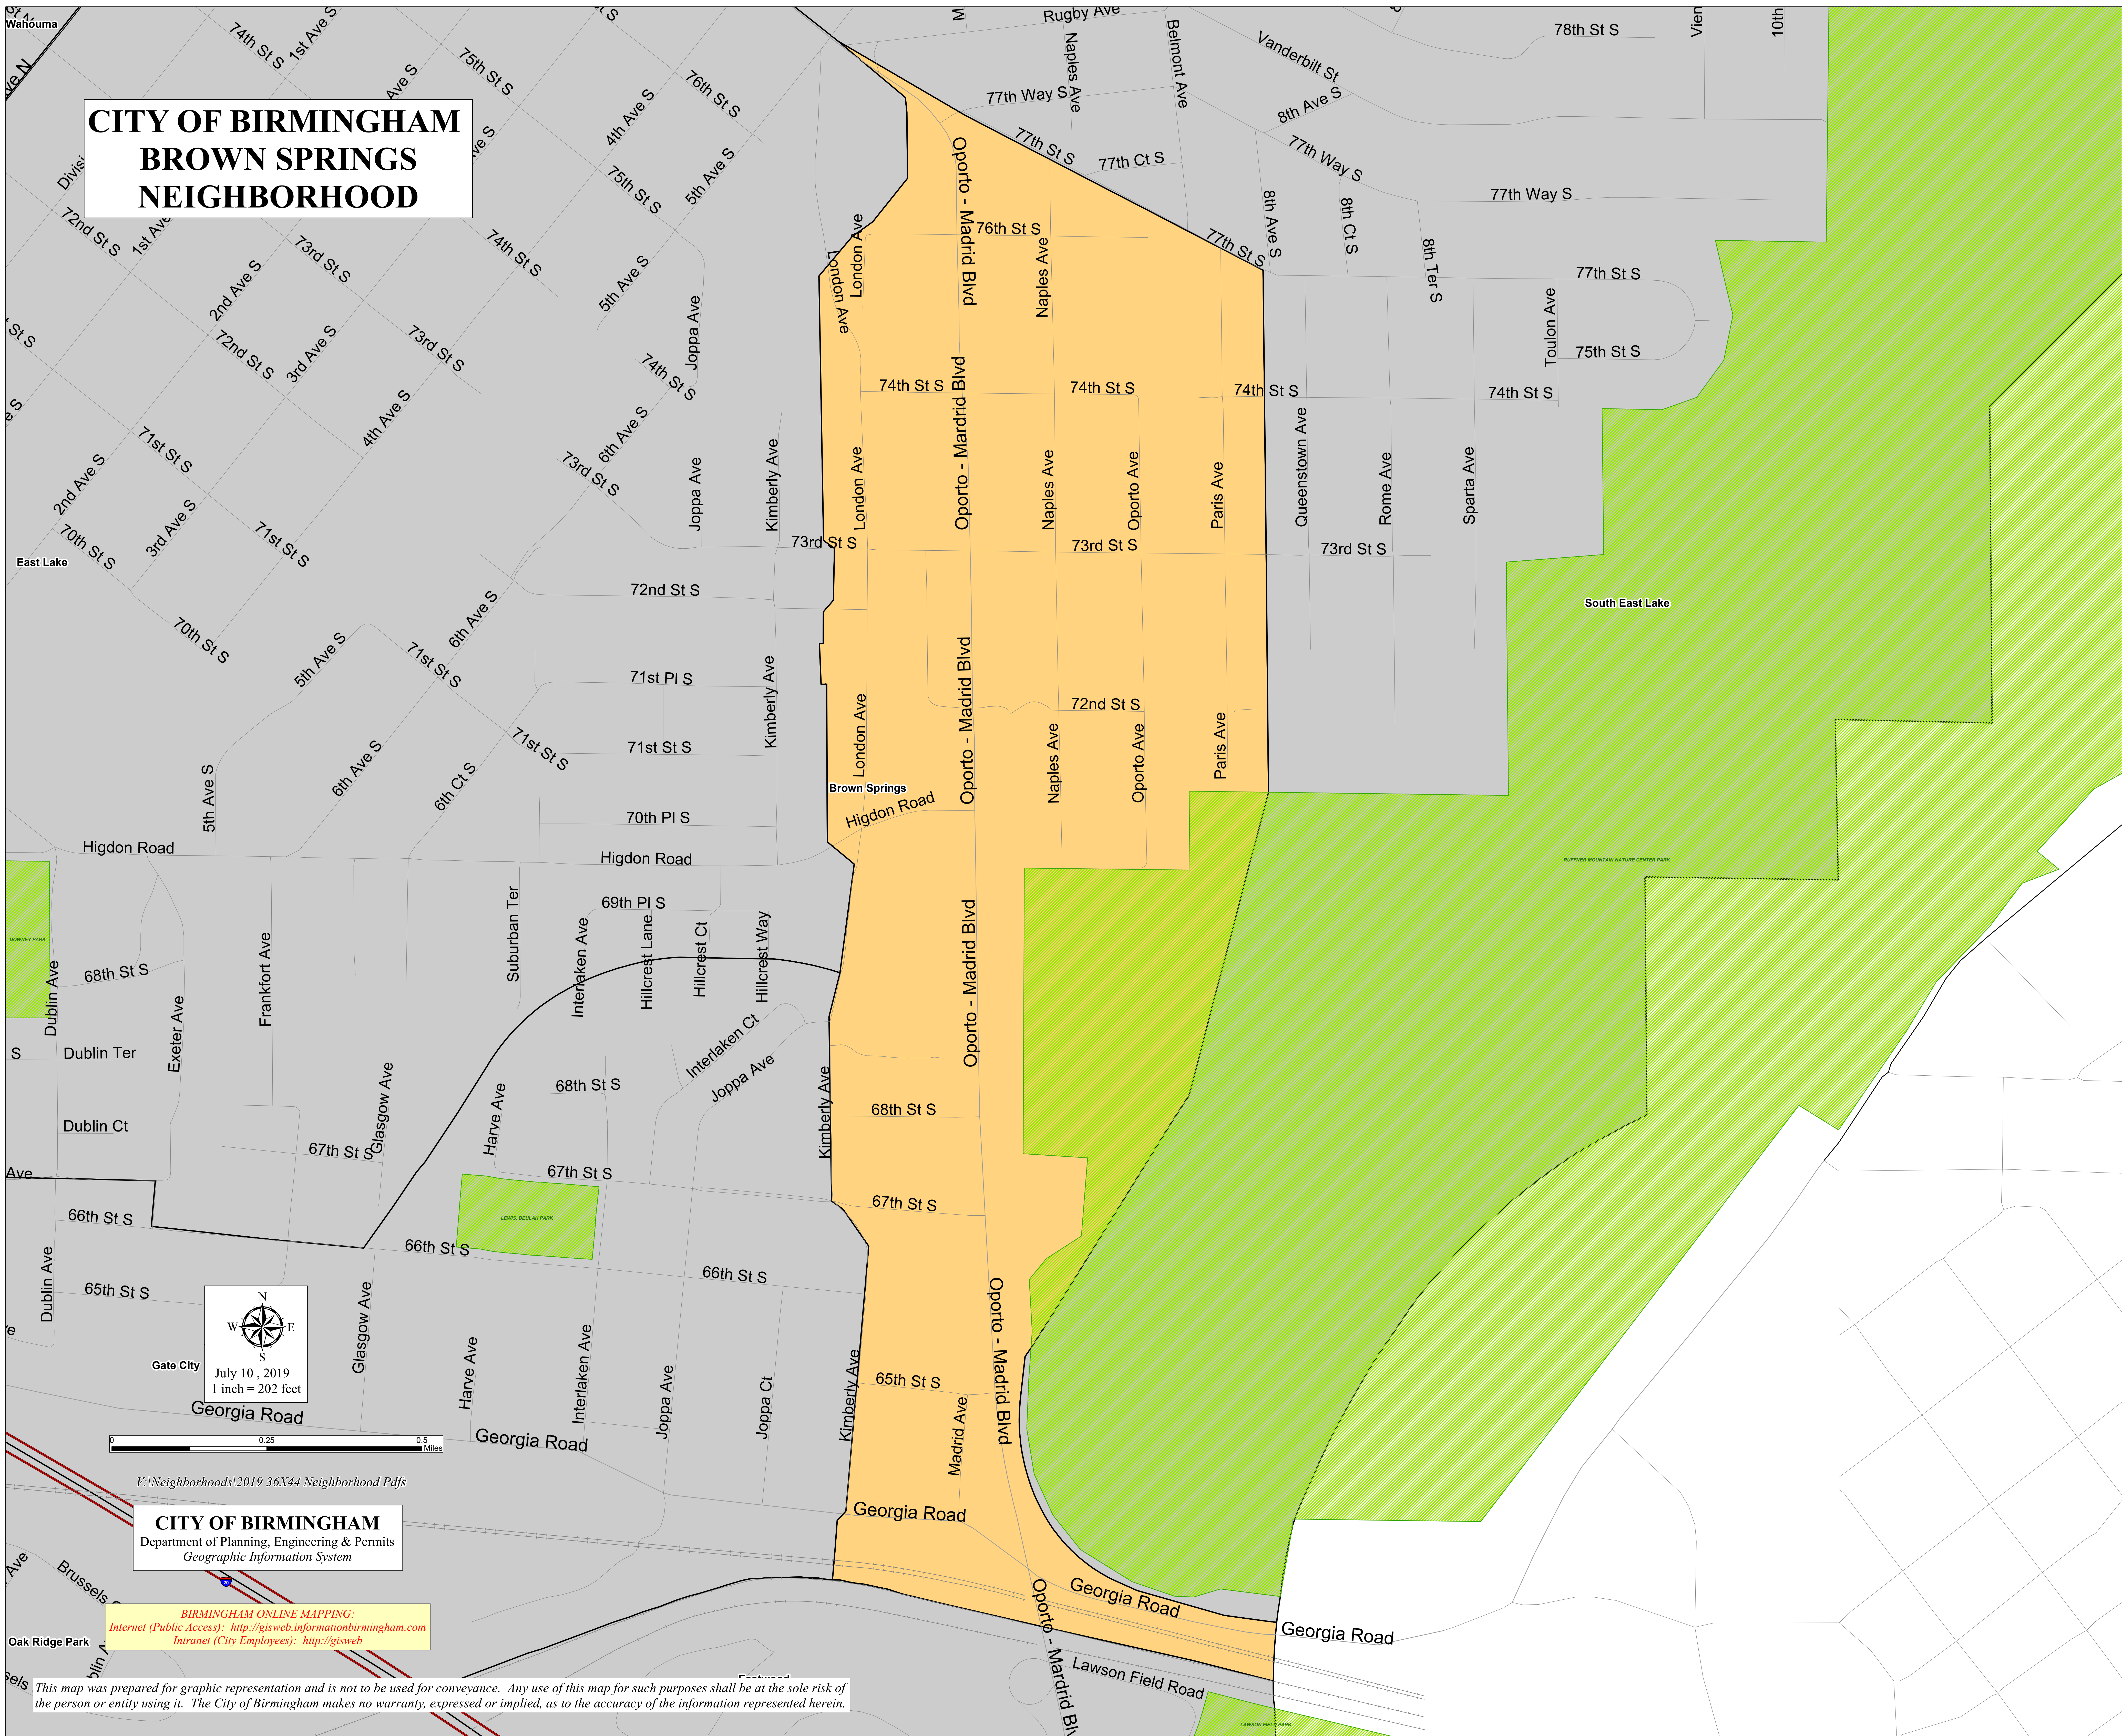

CITY OF BIRMINGHAM BROWN SPRINGS NEIGHBORHOOD

V:\Neighborhoods\2019_36X44_Neighborhood_Pdfs

CITY OF BIRMINGHAM
Department of Planning, Engineering & Permits
Geographic Information System

BIRMINGHAM ONLINE MAPPING:
Internet (Public Access): <http://gisweb.informationbirmingham.com>
Intranet (City Employees): <http://gisweb>

This map was prepared for graphic representation and is not to be used for conveyance. Any use of this map for such purposes shall be at the sole risk of the person or entity using it. The City of Birmingham makes no warranty, expressed or implied, as to the accuracy of the information represented herein.