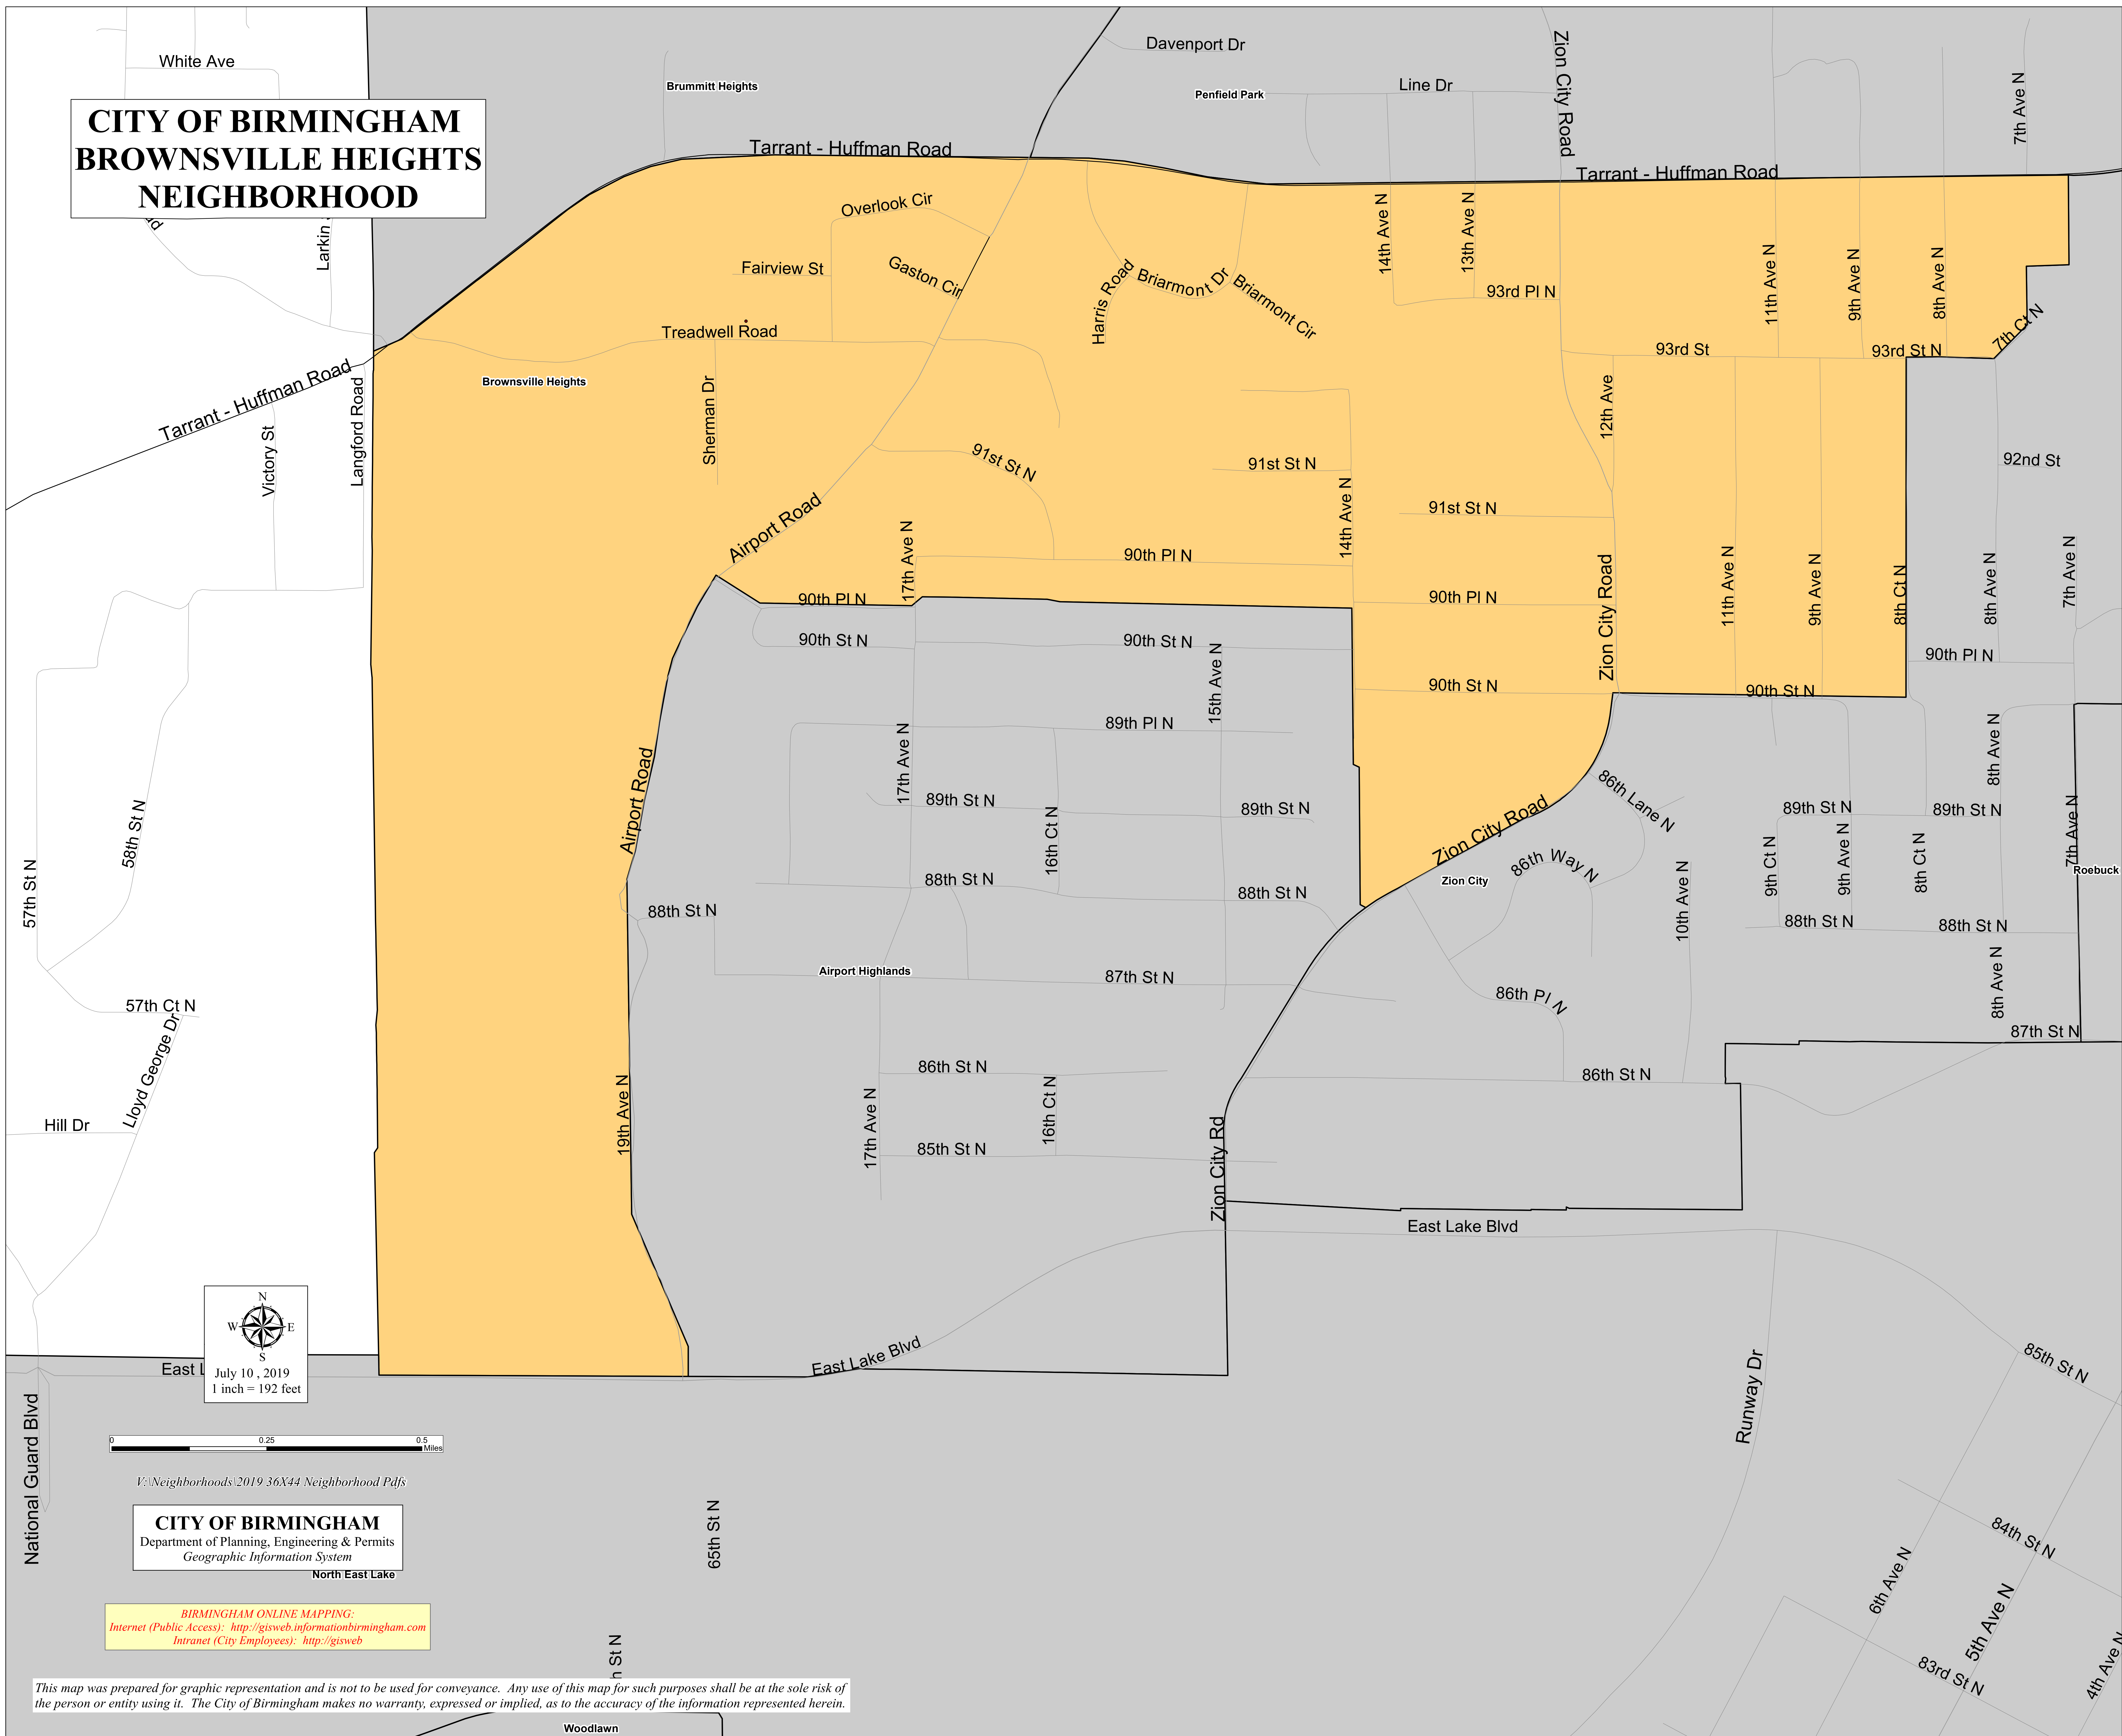

CITY OF BIRMINGHAM BROWNSVILLE HEIGHTS NEIGHBORHOOD

0 0.25 0.5 Miles

V:\Neighborhoods\2019 36X44 Neighborhood Pdfs

CITY OF BIRMINGHAM
Department of Planning, Engineering & Permits
Geographic Information System
North East Lake

BIRMINGHAM ONLINE MAPPING:
Internet (Public Access): <http://gisweb.informationbirmingham.com>
Intranet (City Employees): <http://gisweb>

This map was prepared for graphic representation and is not to be used for conveyance. Any use of this map for such purposes shall be at the sole risk of the person or entity using it. The City of Birmingham makes no warranty, expressed or implied, as to the accuracy of the information represented herein.