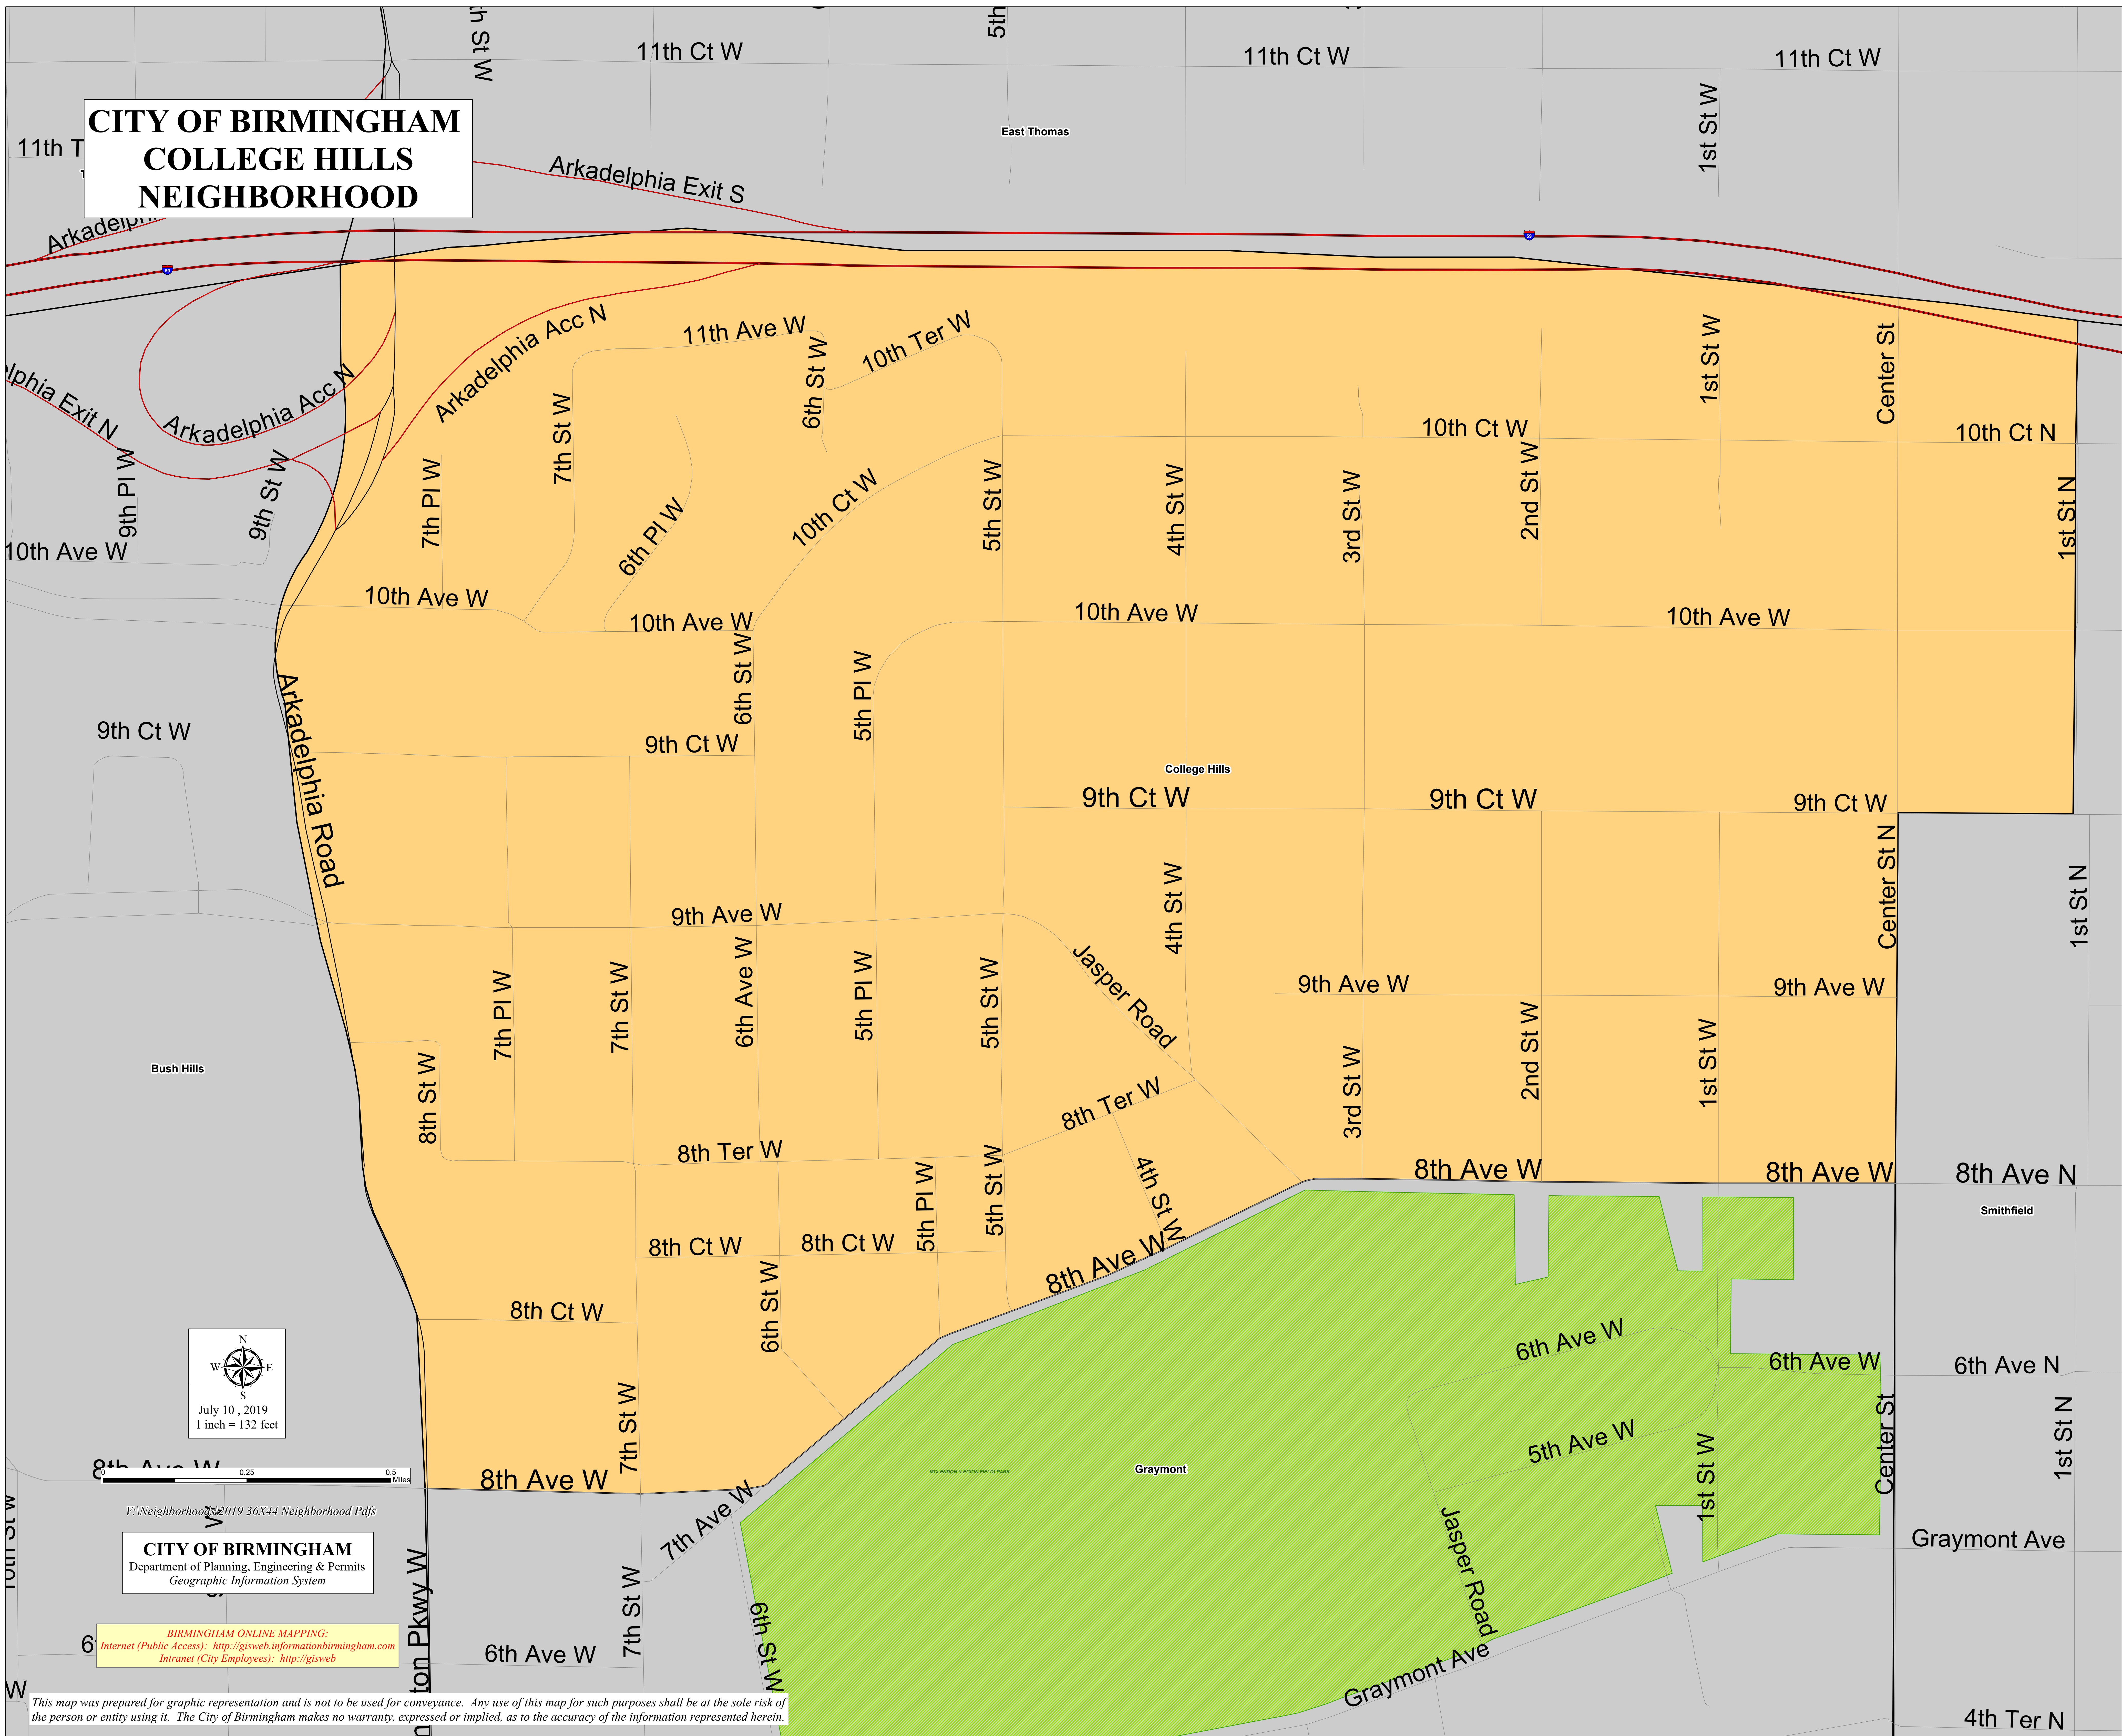

**CITY OF BIRMINGHAM
COLLEGE HILLS
NEIGHBORHOOD**

CITY OF BIRMINGHAM
Department of Planning, Engineering & Permits
Geographic Information System

BIRMINGHAM ONLINE MAPPING:
Internet (Public Access): <http://gisweb.informationbirmingham.com>
Intranet (City Employees): <http://gisweb>

This map was prepared for graphic representation and is not to be used for conveyance. Any use of this map for such purposes shall be at the sole risk of the person or entity using it. The City of Birmingham makes no warranty, expressed or implied, as to the accuracy of the information represented herein.