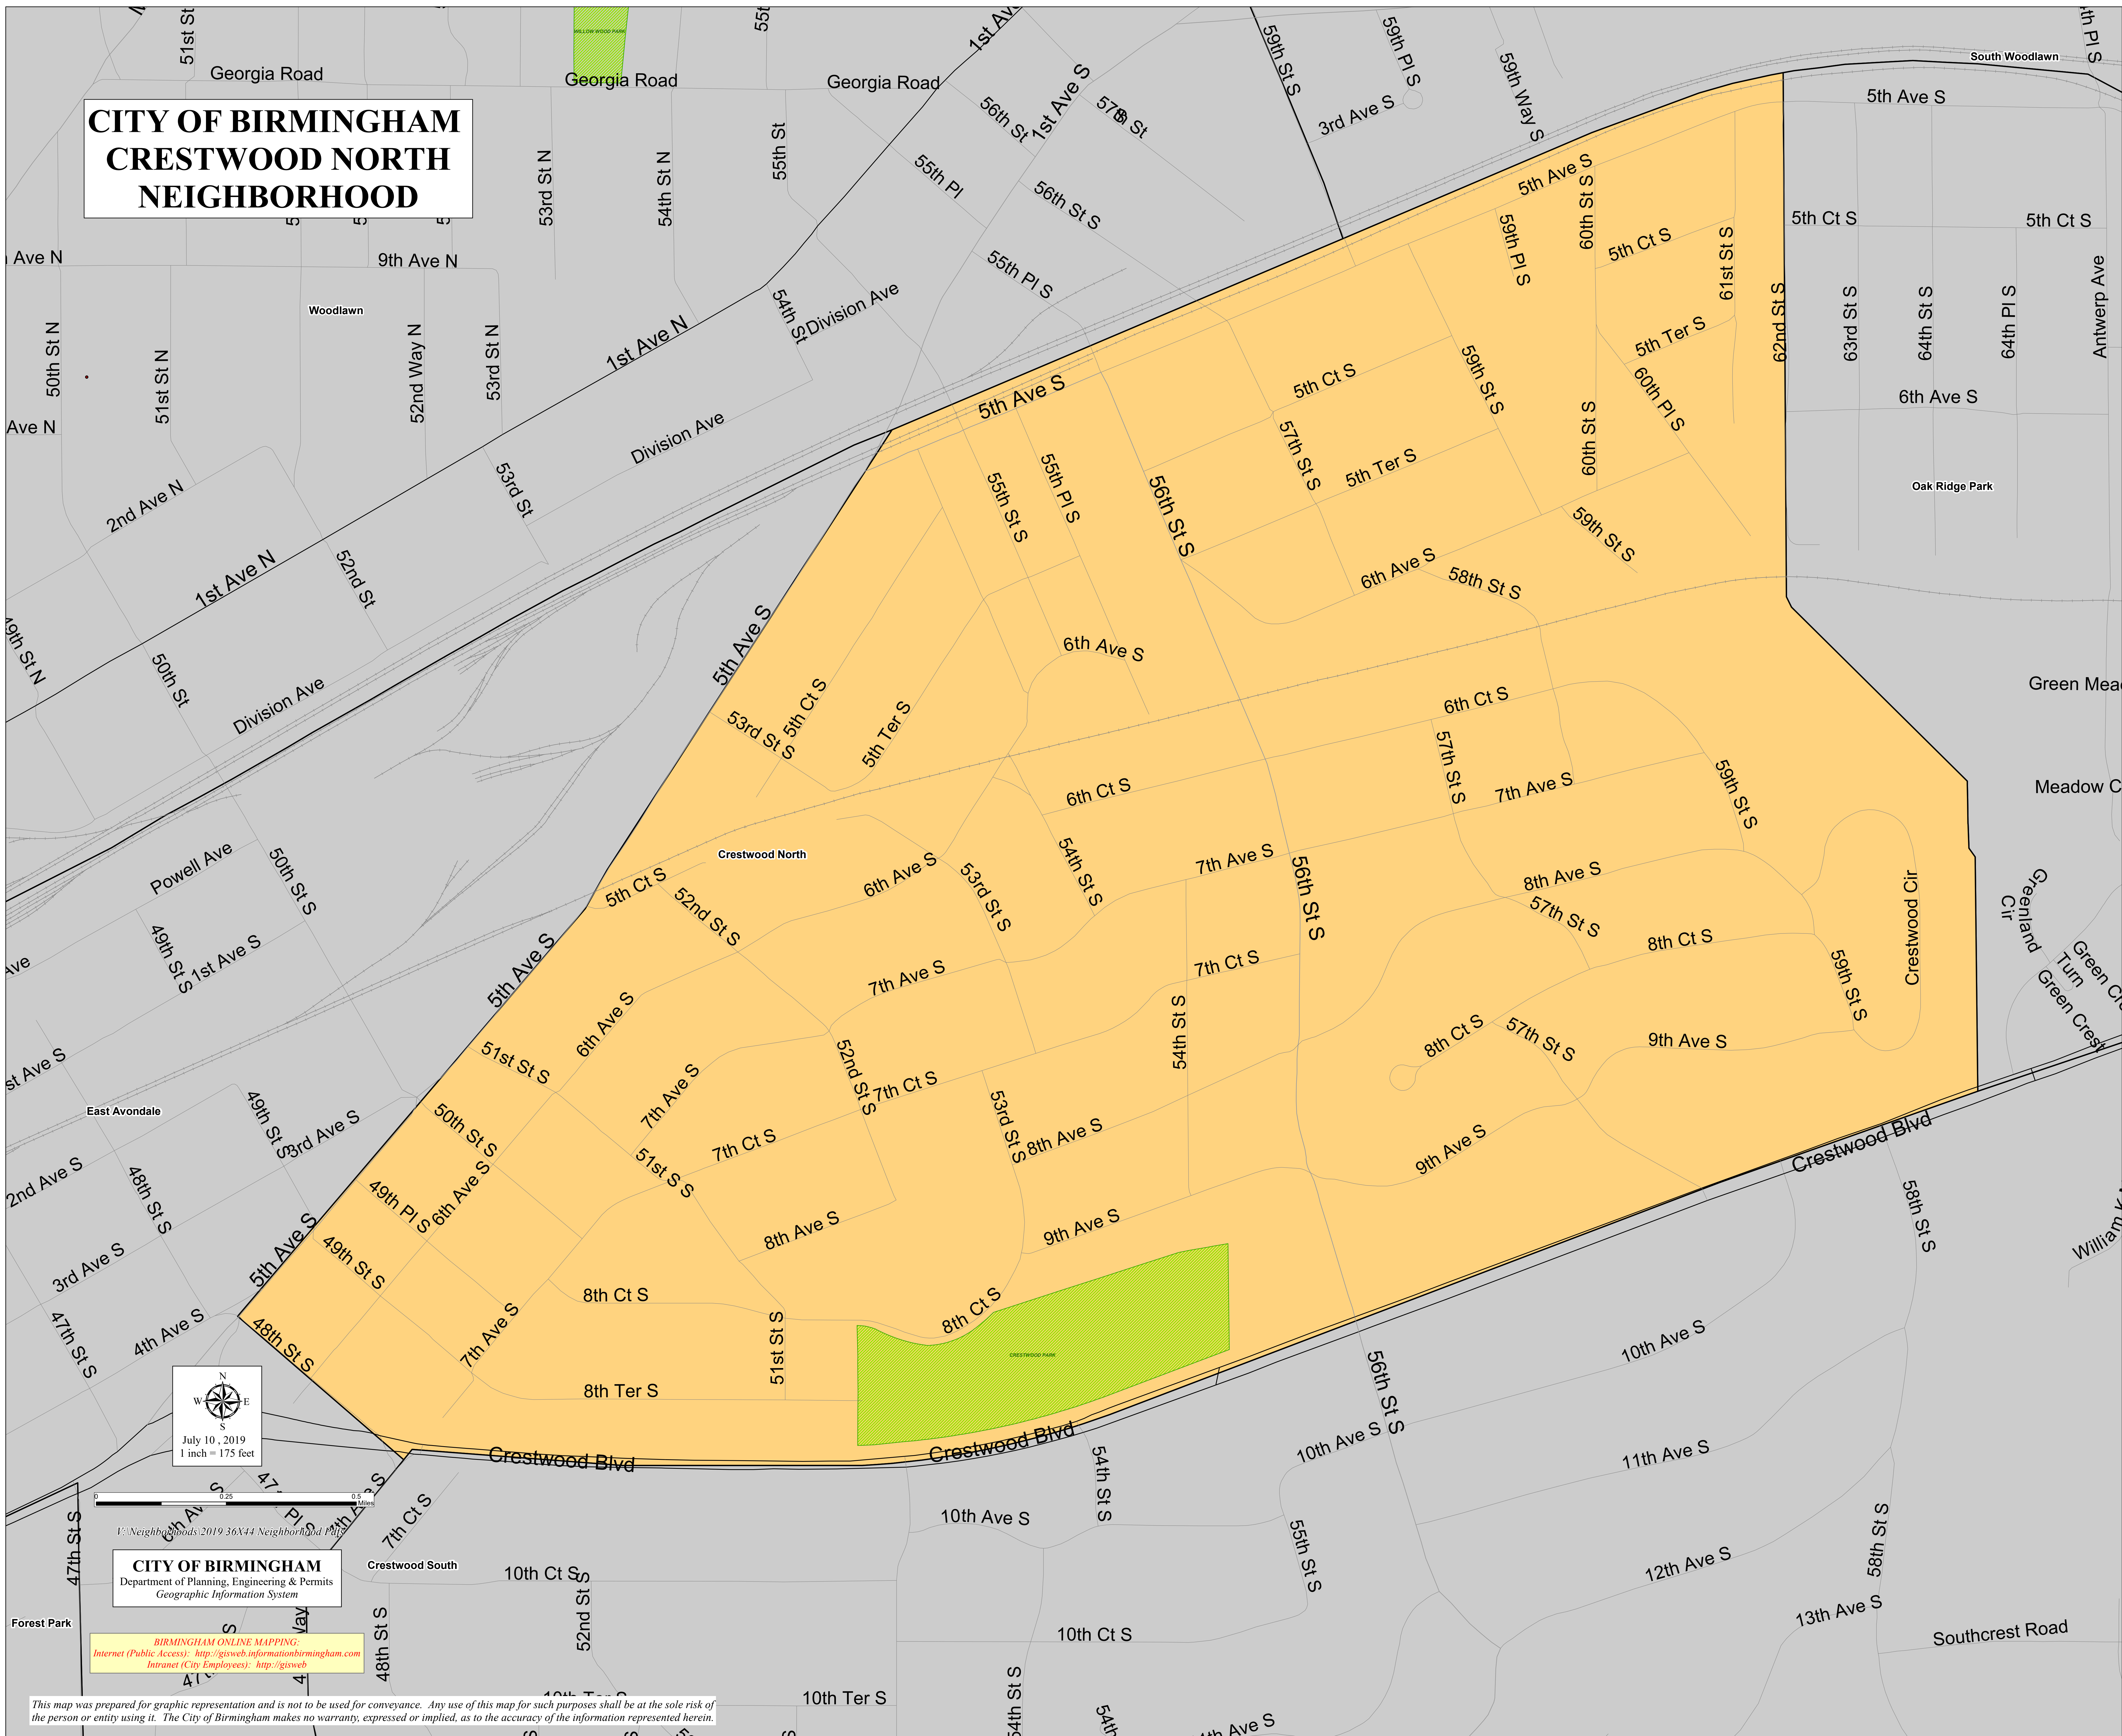

CITY OF BIRMINGHAM CRESTWOOD NORTH NEIGHBORHOOD

July 10, 2019
1 inch = 175 feet

\\Neighborhoods\2019_36X44_Neighborhood_Plots

CITY OF BIRMINGHAM
Department of Planning, Engineering & Permits
Geographic Information System