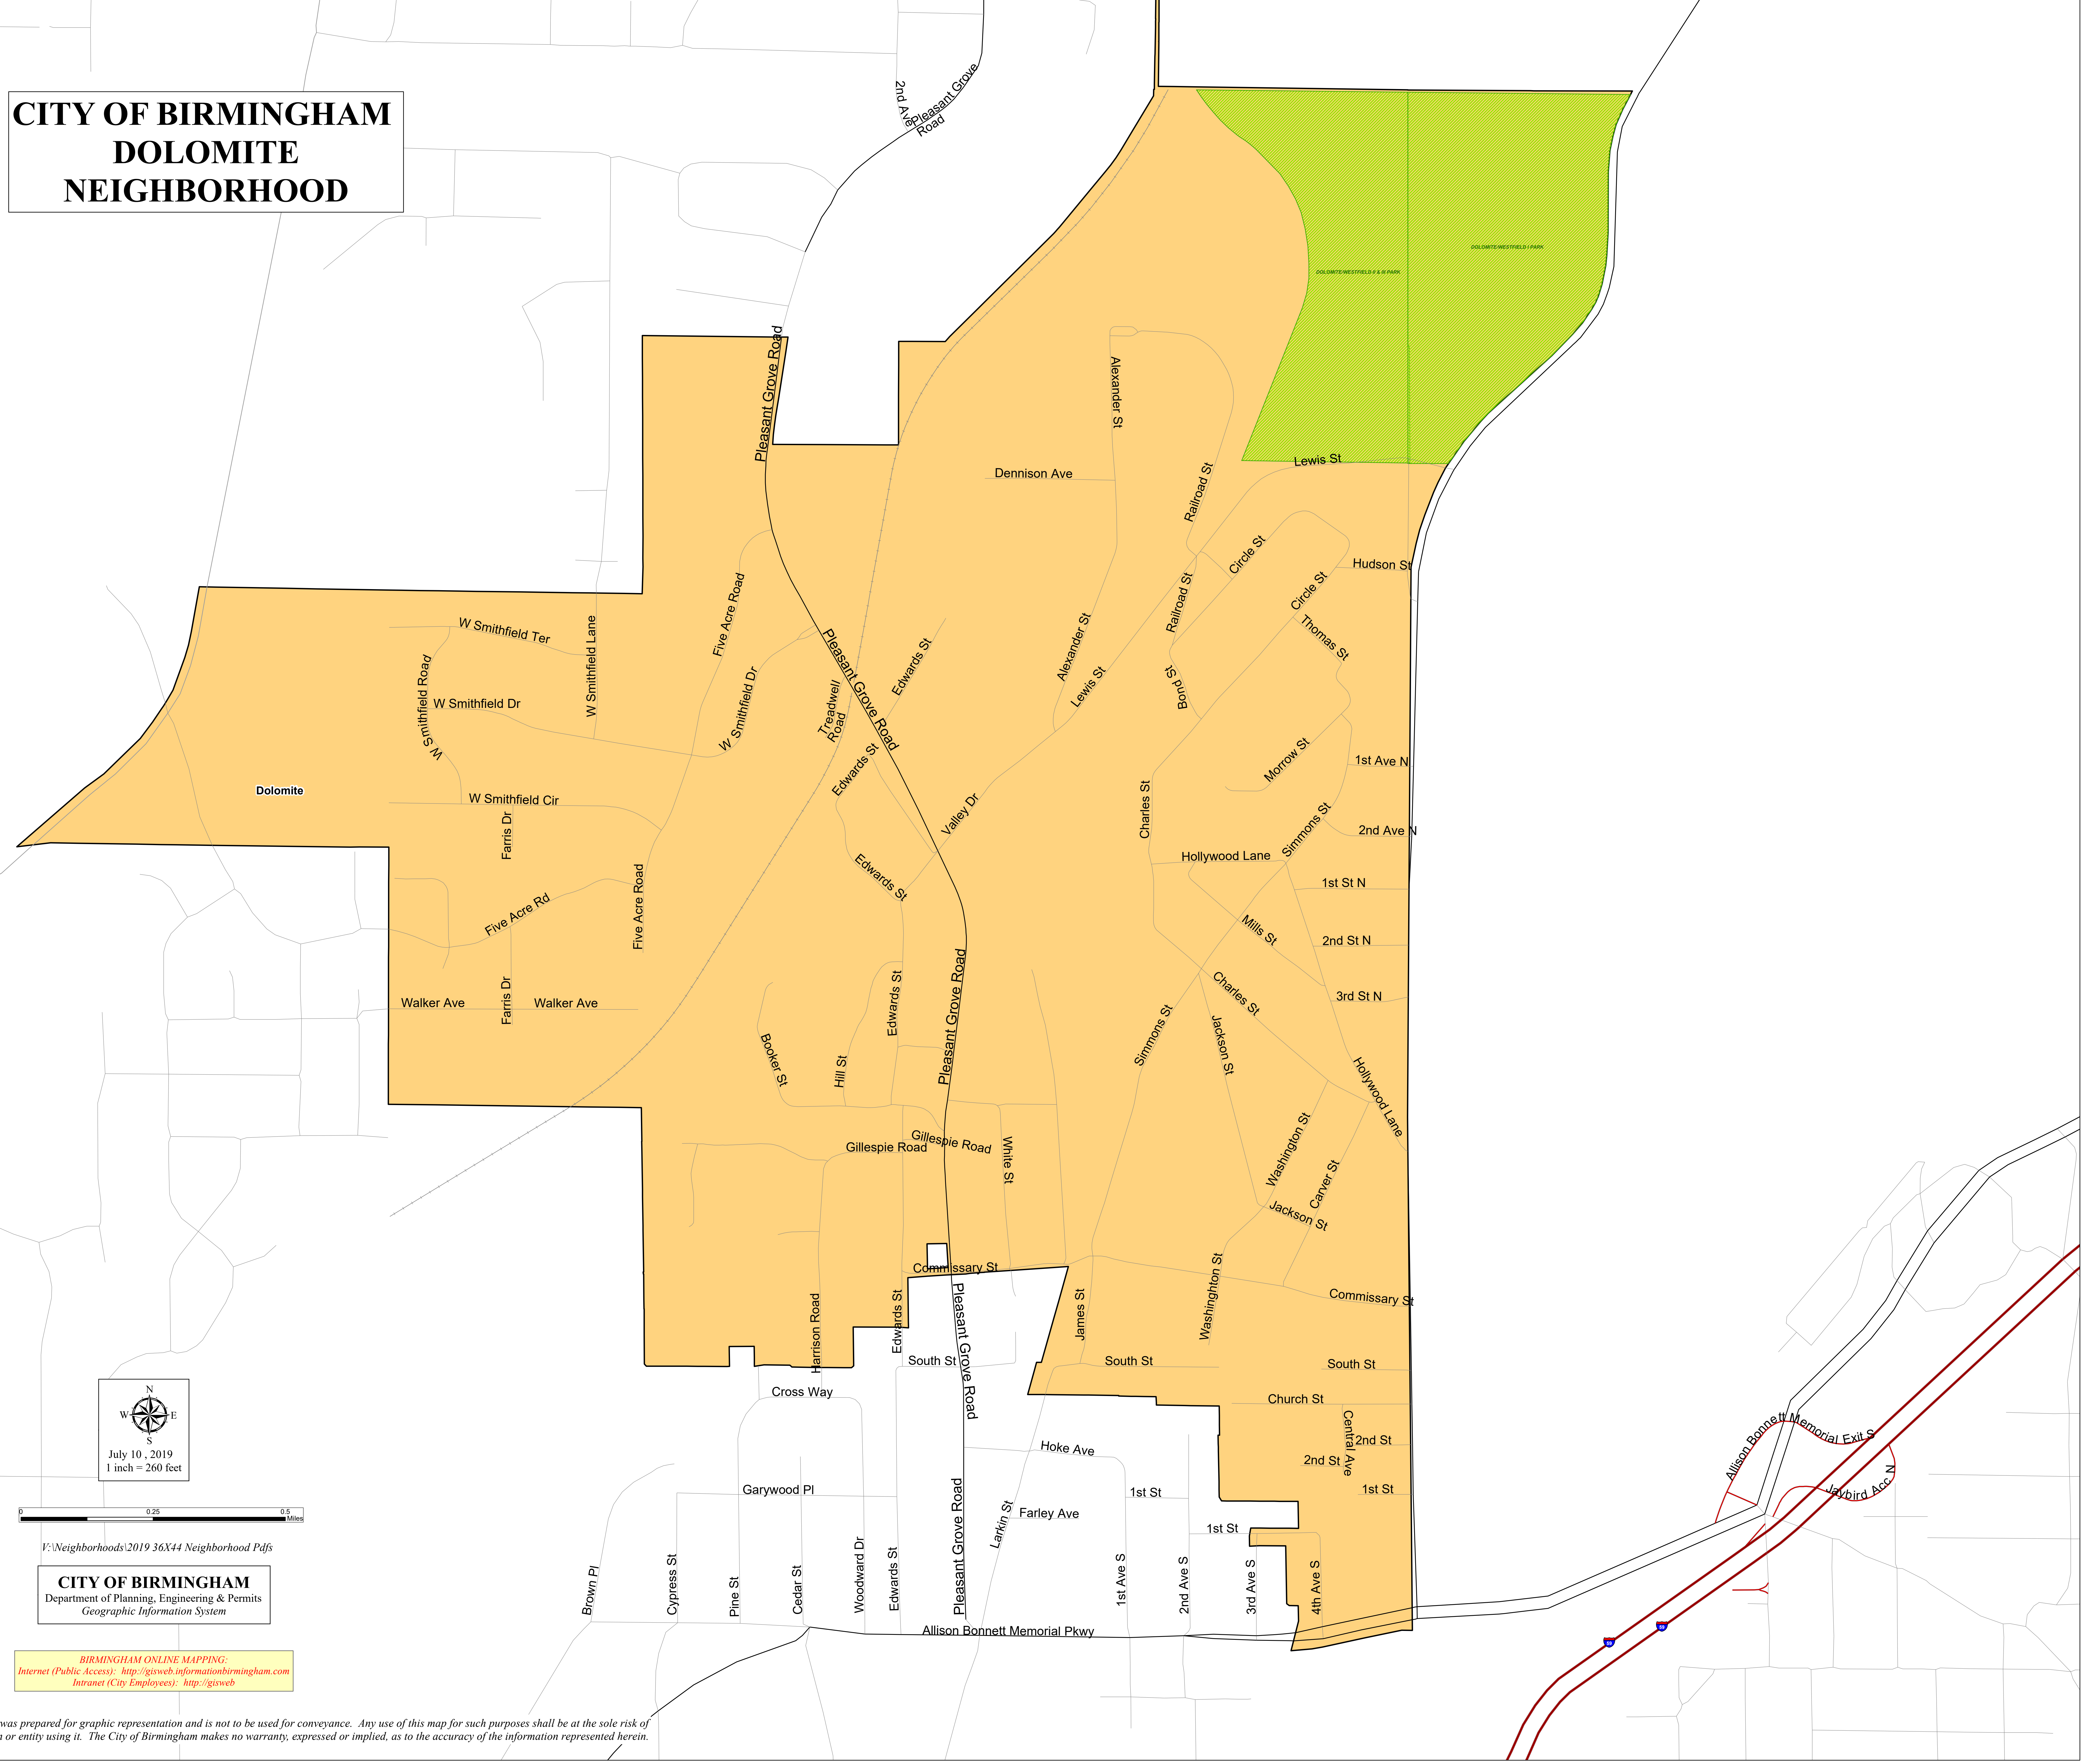

CITY OF BIRMINGHAM DOLOMITE NEIGHBORHOOD

0 0.25 0.5 Miles

V:\Neighborhoods\2019 36X44 Neighborhood Pdfs

CITY OF BIRMINGHAM
Department of Planning, Engineering & Permits
Geographic Information System

BIRMINGHAM ONLINE MAPPING:
Internet (Public Access): <http://gisweb.informationbirmingham.com>
Intranet (City Employees): <http://gisweb>

This map was prepared for graphic representation and is not to be used for conveyance. Any use of this map for such purposes shall be at the sole risk of the person or entity using it. The City of Birmingham makes no warranty, expressed or implied, as to the accuracy of the information represented herein.