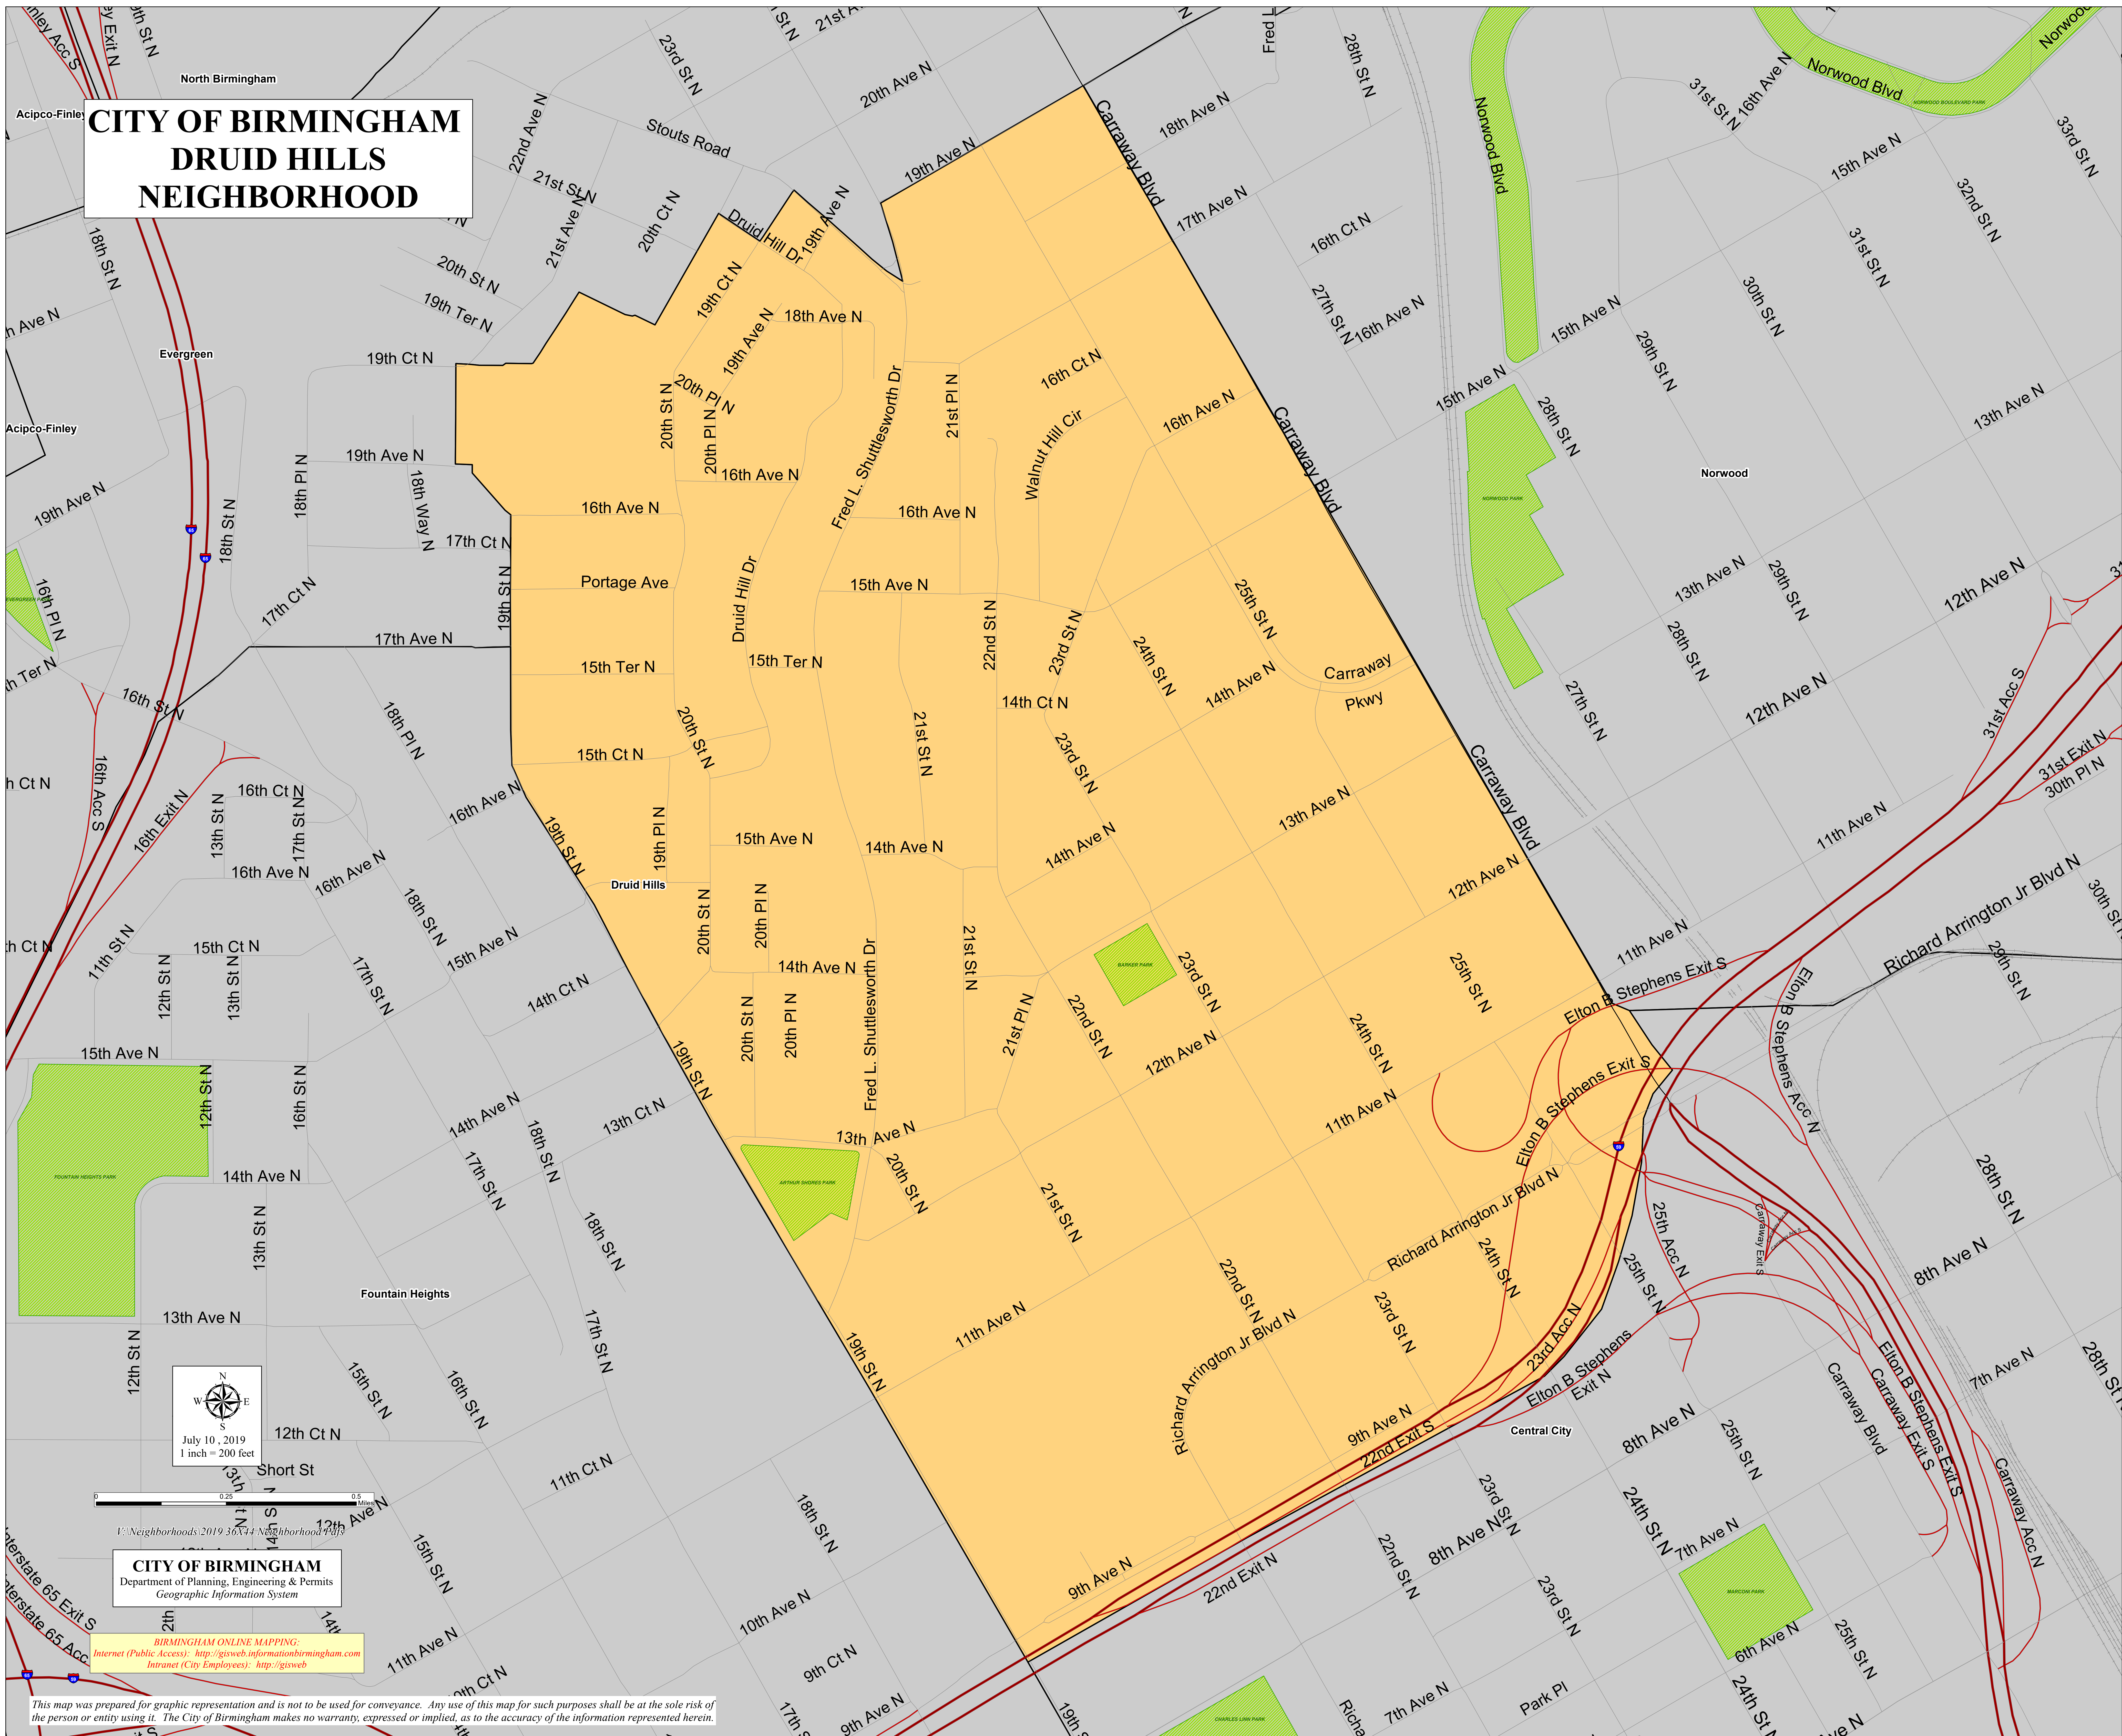

CITY OF BIRMINGHAM DRUID HILLS NEIGHBORHOOD

CITY OF BIRMINGHAM
Department of Planning, Engineering & Permits
Geographic Information System

BIRMINGHAM ONLINE MAPPING:
Internet (Public Access): <http://gisweb.informationbirmingham.com>
Intranet (City Employees): <http://gisweb>

This map was prepared for graphic representation and is not to be used for conveyance. Any use of this map for such purposes shall be at the sole risk of the person or entity using it. The City of Birmingham makes no warranty, expressed or implied, as to the accuracy of the information represented herein.